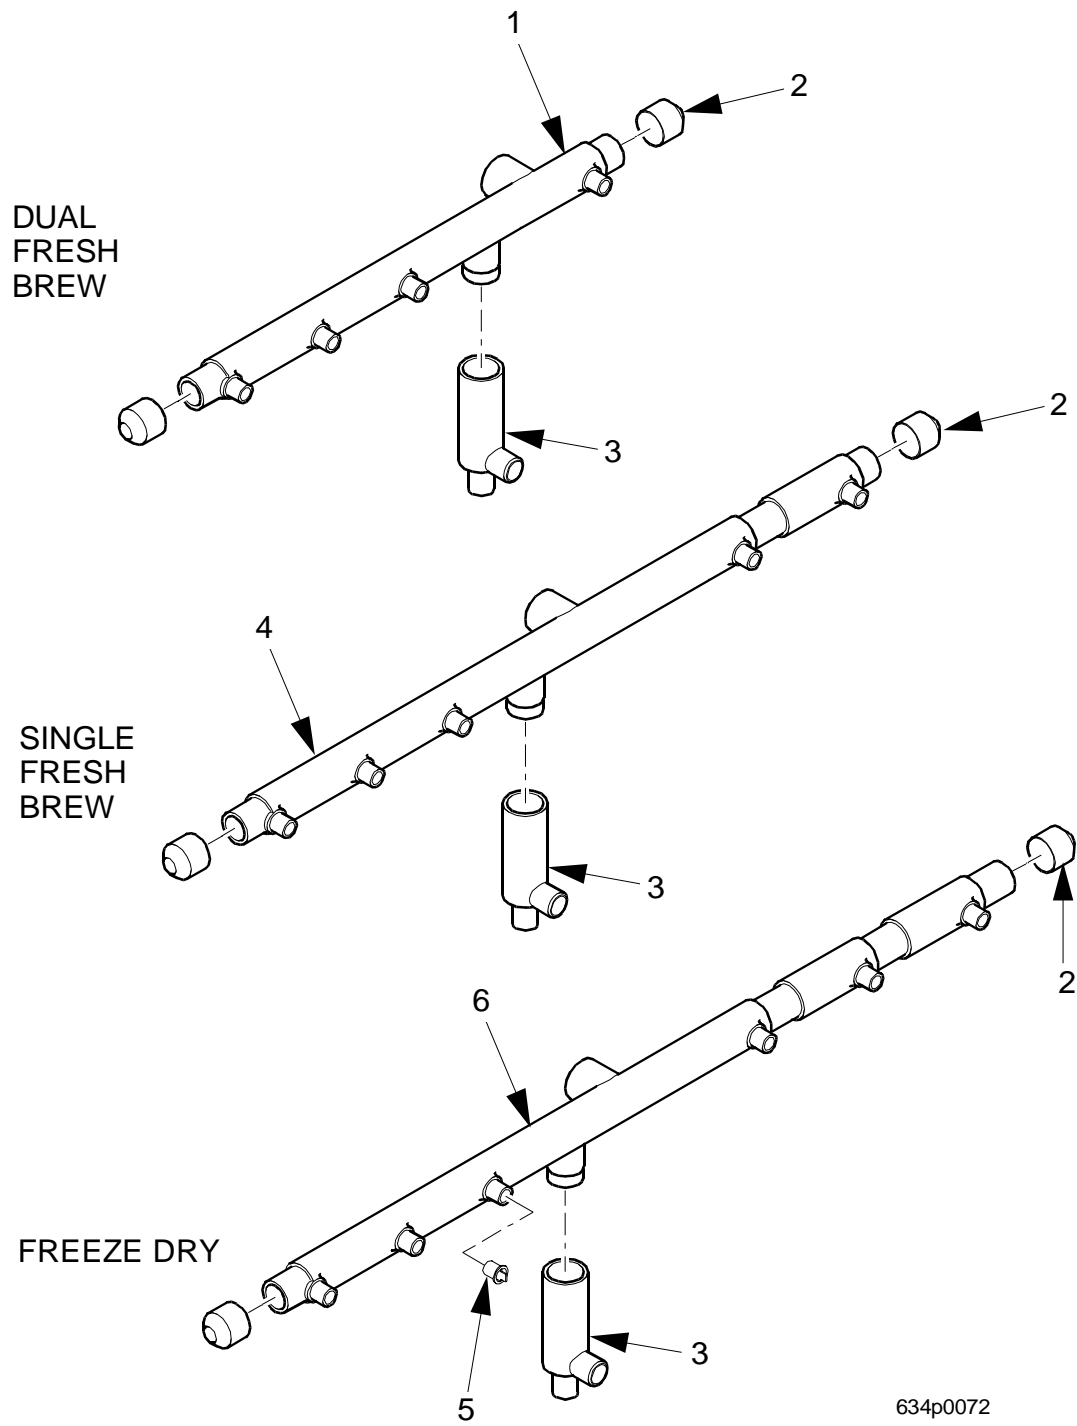

EuroDrink Parts Manual

Figure 53. Rear Vent Assemblies

EuroDrink Parts Manual

TABLE 53. REAR VENT ASSEMBLIES

INDEX	PART NUMBER	DESCRIPTION	QTY
1	6247008	VENT SHELF - DUAL FRESH BREW	-
2	6237335	VINYL CAP - 1.00 I.D X .50 LONG - .38 HOLE	2
3	6237336	VENT - EXTENSION - SUGAR/LIGHTENER	1
4	6247005X	VENT - SHELF - SINGLE FRESH BREW	(OPT)
5	6237303	PLUG - CENTER PULL - .56 (USE WHEN INTERNATIONAL COFFEE IS NOT PRESENT)	OPT.
6	6267301	VENT - SHELF - FREEZE DRY	(OPT)