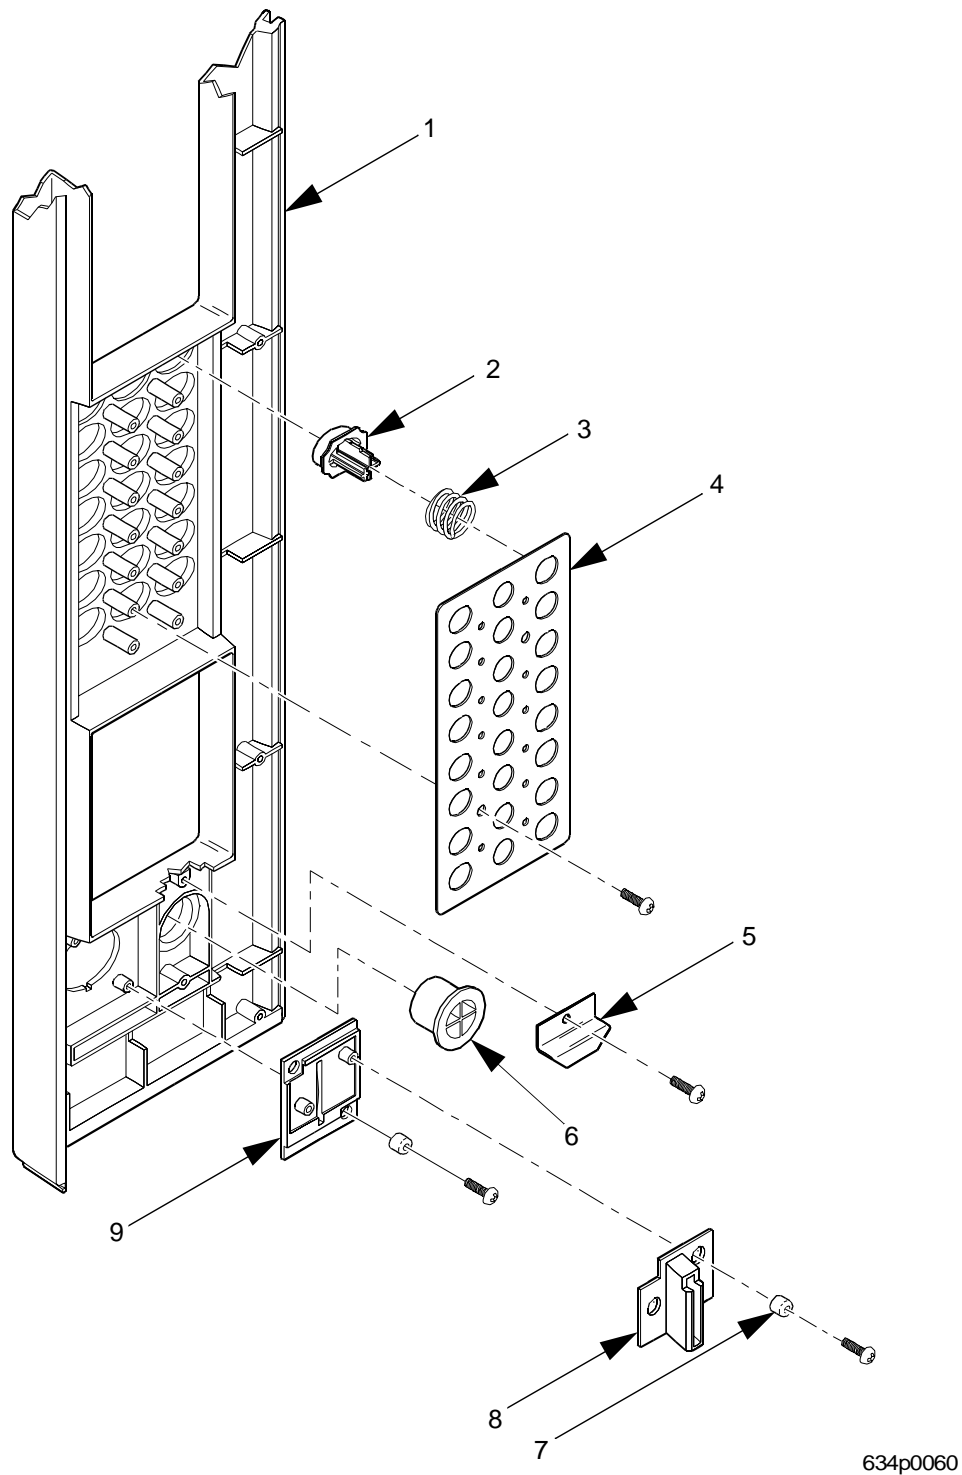

EuroDrink Parts Manual

Figure 5. Millennium Trim - Part 3

EuroDrink Parts Manual

TABLE 5. MILLENNIA TRIM - PART 3

INDEX	PART NUMBER	DESCRIPTION	QTY
1	1572213	RIGHT HAND TRIM-UPPER-"A-21"	1
2	1572212	ARRAY-PUSH BUTTON SELECTION	1
3	1572224	SPRING-PUSH BUTTON	21
4	1572223	PLATE-STOP BUTTONS	1
5	1572292	RETAINER-RETURN BUTTON	1
6	1572210	COIN RETURN BUTTON-"A-2"	1
7	2302053	SPACER CUP	4
8	1572323	EXTENSION-COIN INSERT	1
9	1572209	COIN INSERT-"A-1"	1