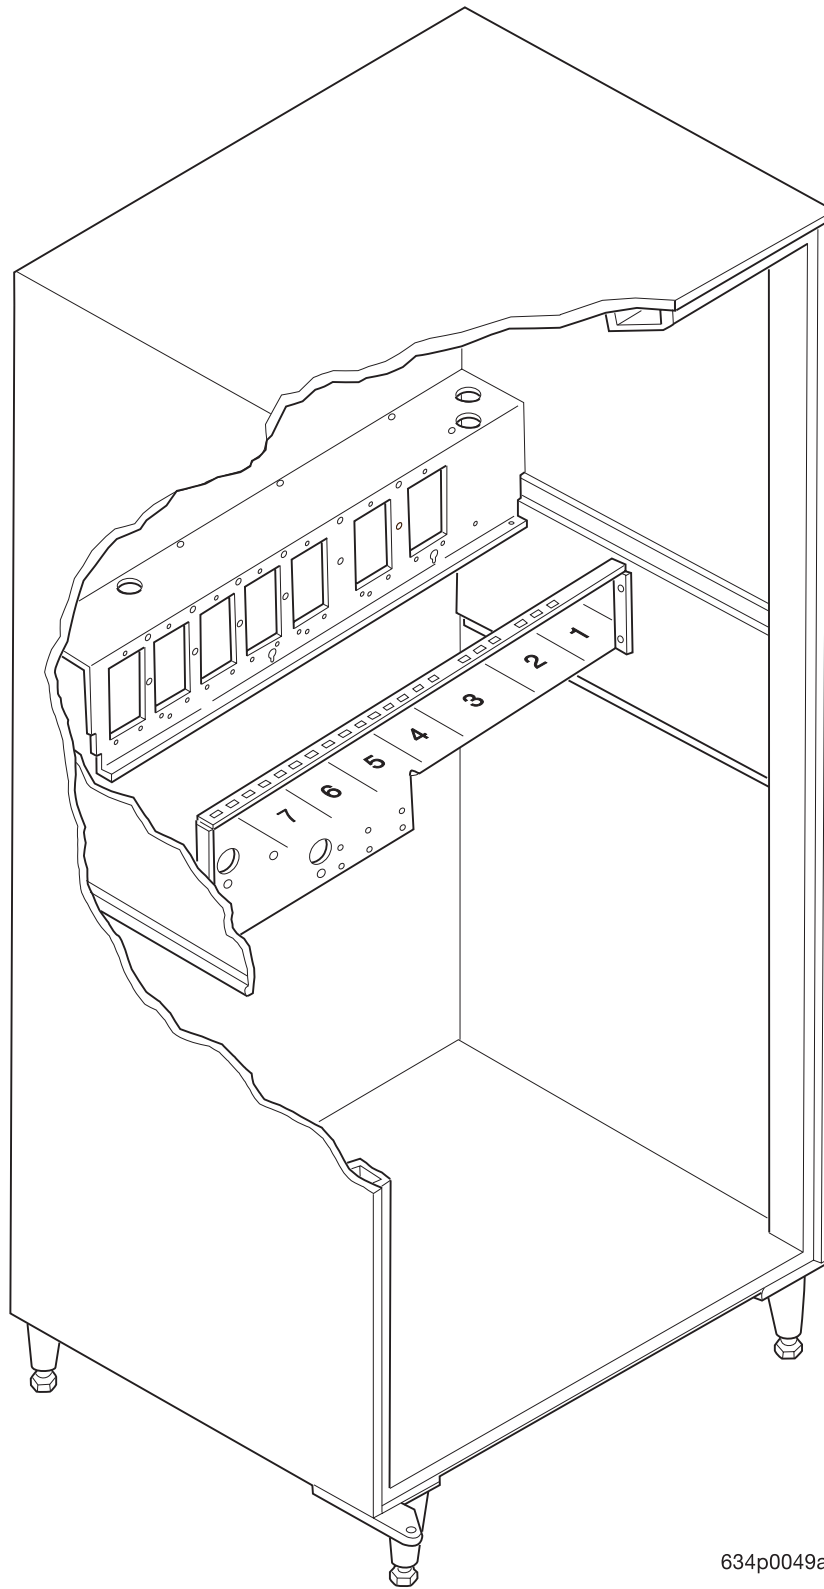

EuroDrink Parts Manual

TABLE 53. REAR VENT ASSEMBLIES

INDEX	PART NUMBER	DESCRIPTION	QTY
1	6247008	VENT SHELF - DUAL FRESH BREW	-
2	6237335	VINYL CAP - 1.00 I.D X .50 LONG - .38 HOLE	2
3	6237336	VENT - EXTENSION - SUGAR/LIGHTENER	1
4	6247005X	VENT - SHELF - SINGLE FRESH BREW	(OPT)
5	6237303	PLUG - CENTER PULL - .56 (USE WHEN INTERNATIONAL COFFEE IS NOT PRESENT)	OPT.
6	6267301	VENT - SHELF - FREEZE DRY	(OPT)

EuroDrink Parts Manual

634p0049a

Figure 54. Canister Options and Positions