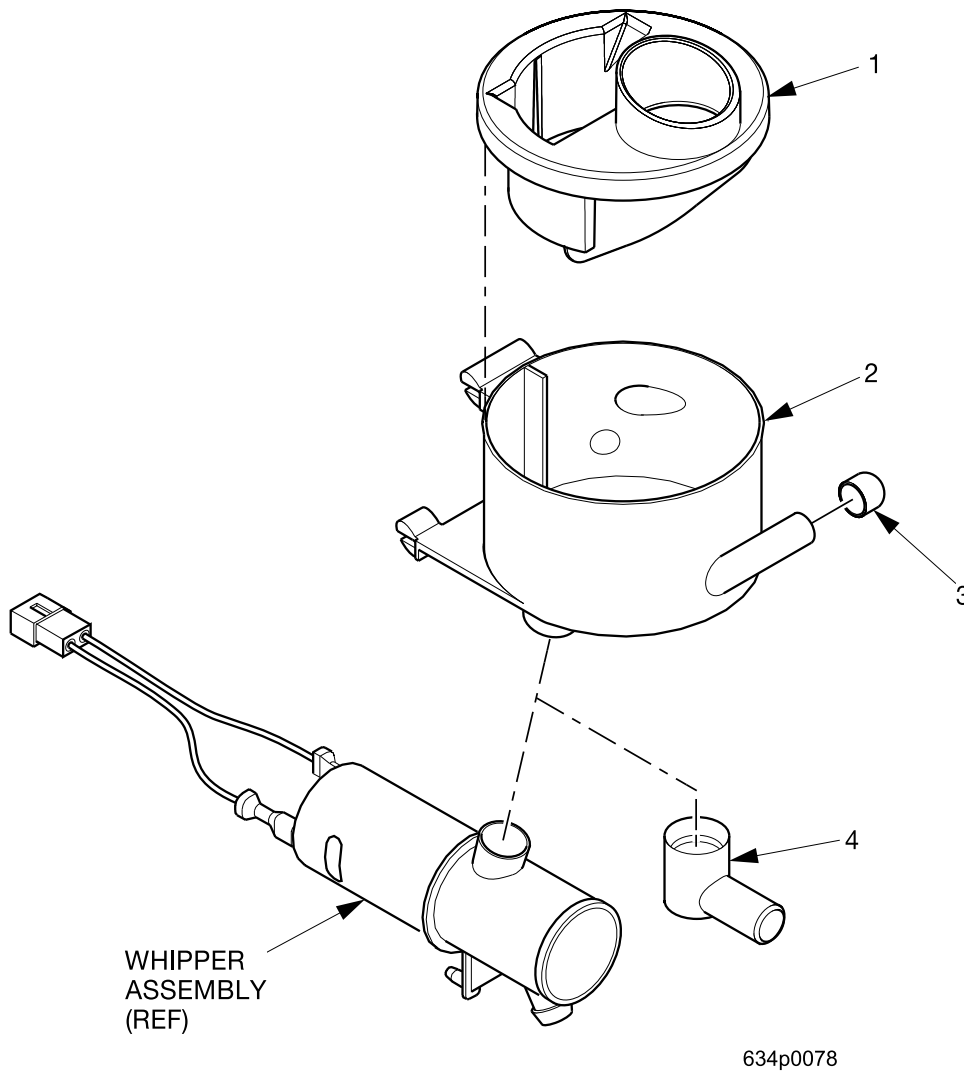

EuroDrink Parts Manual

Figure 69. Mixing Bowl Assemblies

EuroDrink Parts Manual

TABLE 69. MIXING BOWL ASSEMBLIES

INDEX	PART NUMBER	DESCRIPTION	QTY
1	6537019	VENT AND DIVIDER	1
2	6537030	MIXING BOWL	1
3	6237306	VINYL CAP	1
4	6237312	SPOUT - MIXING BOWL	1