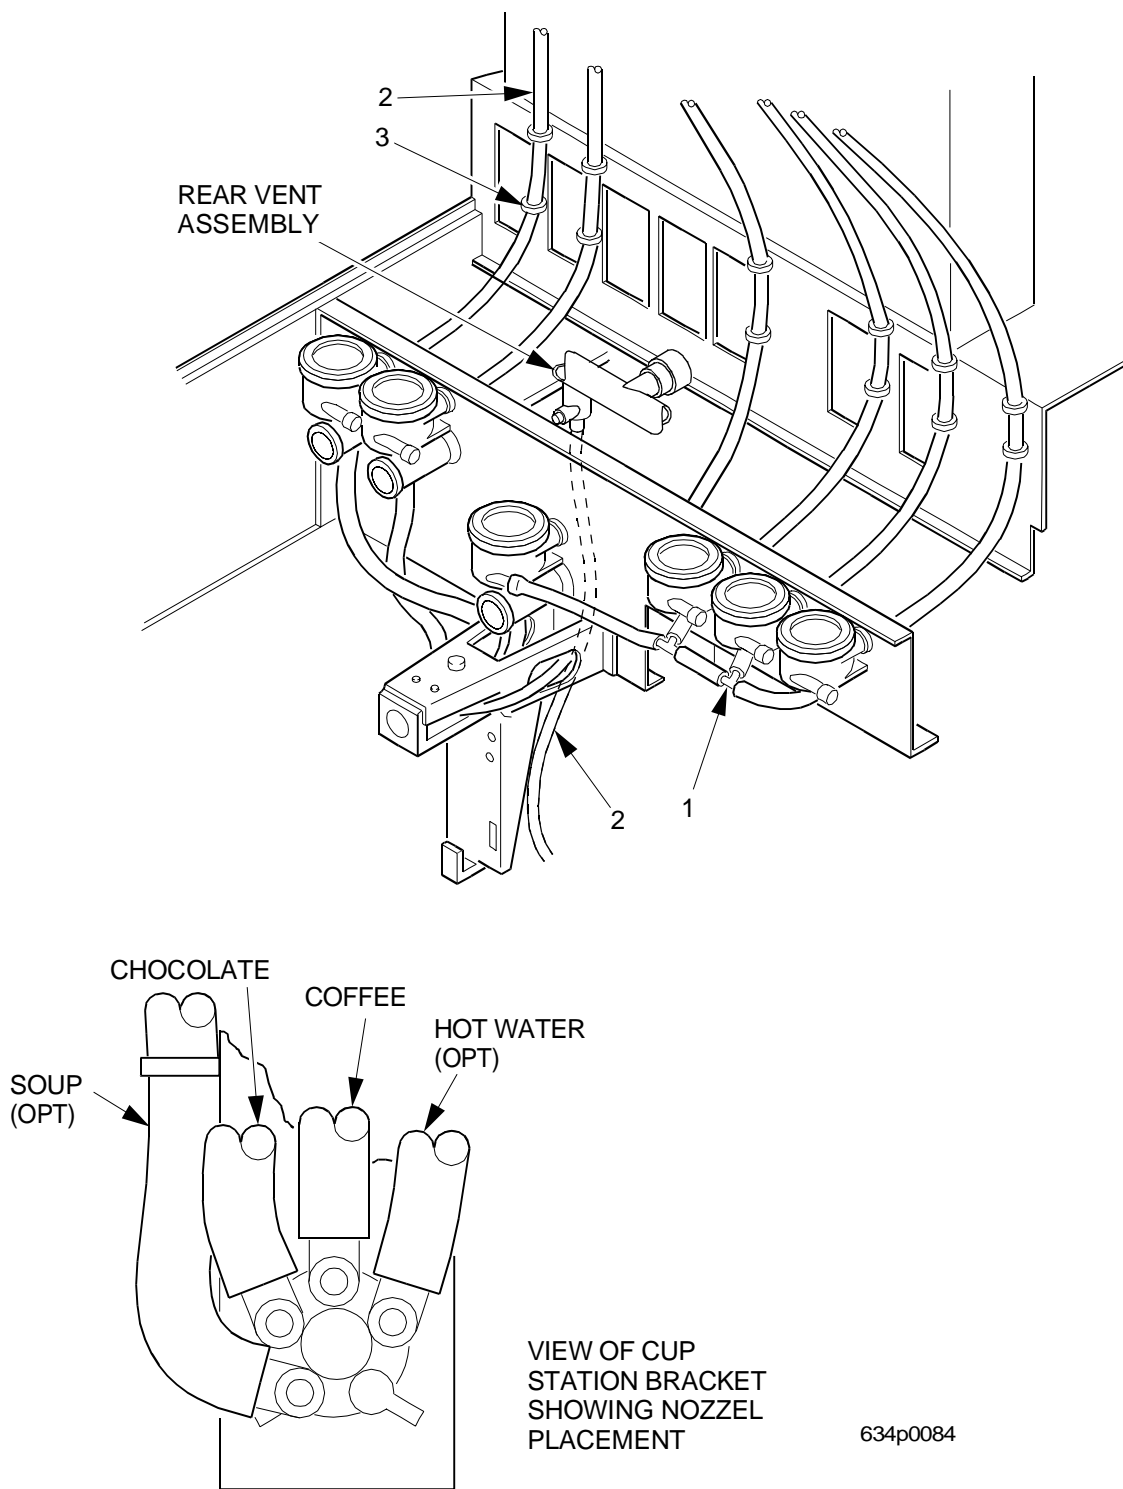

TABLE 86. LIQUID DISTRIBUTION SYSTEM - FREEZE DRY

EuroDrink Parts Manual

Figure 86. Liquid Distribution System - Freeze Dry

EuroDrink Parts Manual

TABLE 86. LIQUID DISTRIBUTION SYSTEM - FREEZE DRY

INDEX	PART NUMBER	DESCRIPTION	QTY
1	6237164	"T"-CONN.-1/2"O.D. X 3/8"I.D.	2
2	6338021	TUBING-SILICONE-.375 IDX.562	A/R
3	6237099	CLAMP-TUBE	*

* 2 PER VALVE ASSEMBLY