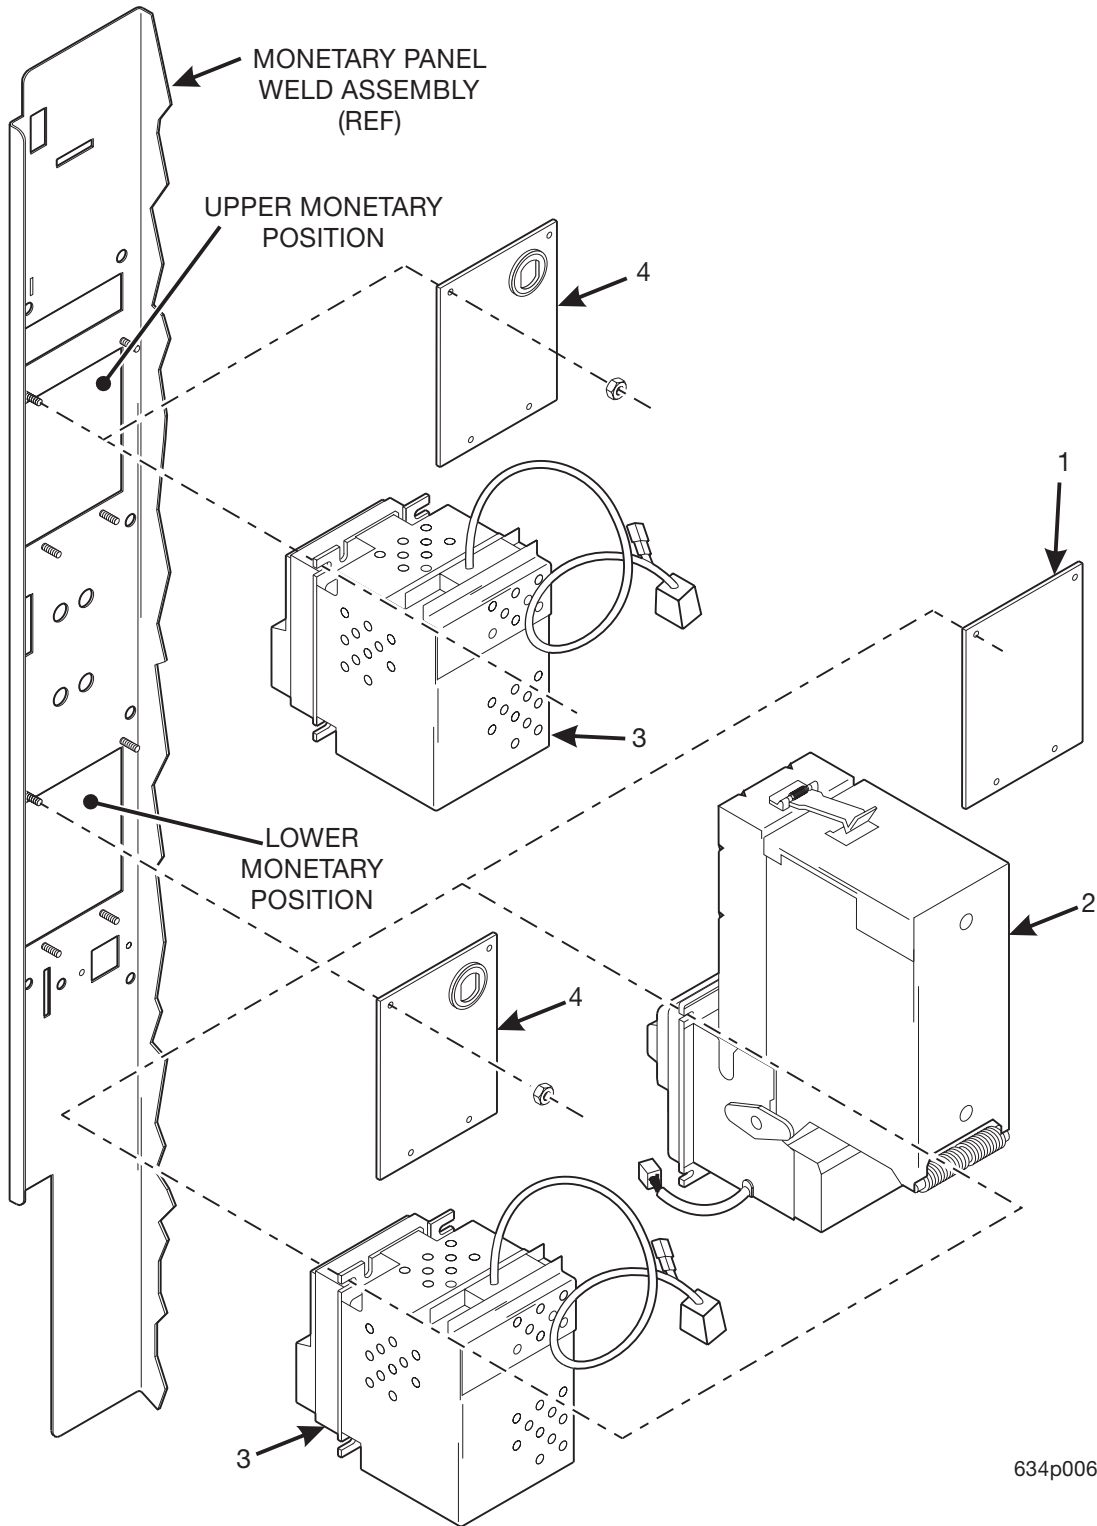

EuroDrink Parts Manual

634p0064

Figure 26. Card Reader and Bill Validator Options

EuroDrink Parts Manual

TABLE 26. CARD READER AND BILL VALIDATOR OPTIONS

INDEX	PART NUMBER	DESCRIPTION	QTY
1	1575053	PLATE - NO VALIDATOR	-
2	-	BILL VALIDATOR (SEE TABLES 26A, 26B, 26C)	OPT
3	-	DEBIT CARD READER (TABLE 26D)	OPT
4	-	INSTRUCTION INSERT BACKING PLATE	0, 1, 2*

*QUANTITY VARIES WITH MONETARY CAPABILITY
NOTE: ALL ITEMS ARE SECURED WITH FOUR NUTS - PART NUMBER 9900081.

TABLE 26A. BILL VALIDATOR OPTIONS - "SERIAL"

PART NUMBER	DESCRIPTION	HARNESS P/N
5900182	VALIDATOR - COINCO BA20SA	1579028
5900248	VALIDATOR - MARS AE2611 - U5E	1579028
5900193	VALIDATOR - MARS S2000 - VN2511 - U5E	1579028
5900205	VALIDATOR - MARS - VN 2512 - U5E 24V	1579032 1579031 9989718
5900221	VALIDATOR - COINCO - BA 32 SA - 24V	15790329989718
5900233	VALIDATOR - CONLUX - MKA 2152 - 12B - 120V	1579028
5900234	VALIDATOR - CONLUX - MKA 2162 - 12B - 24V	1579032 9989718

TABLE 26B. BILL VALIDATOR OPTIONS - "PULSE"

PART NUMBER	DESCRIPTION	HARNESS P/N
1475053	MAKA VAL - MASK K (NB - 1KB - 400)	1579006
5900198	VALIDATOR - MARS - S2000 - VN2311 - U5E - 110V	1579005