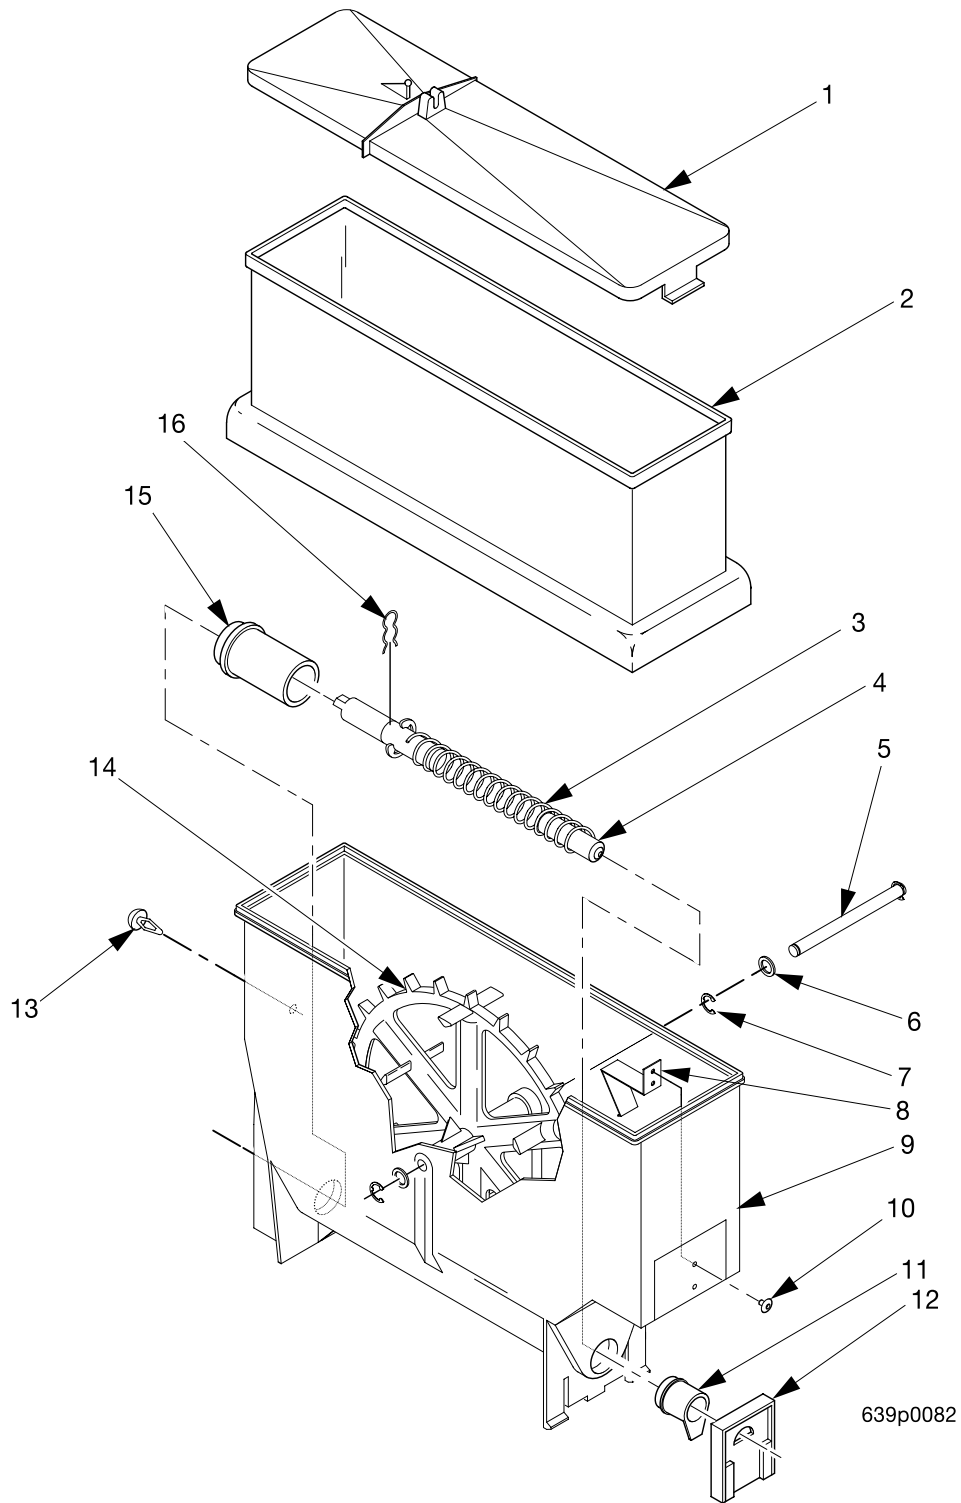

EuroDrink Parts Manual

Figure 58. Canister Assembly 6537023

EuroDrink Parts Manual

TABLE 58. CANISTER ASSEMBLY 6537023

INDEX	PART NUMBER	DESCRIPTION	QTY
-	6537023	CANISTER ASSEMBLY - CHOCOLATE	-
1	6237023	LID - CANISTER	1
2	6237439	SLEEVE - CANISTER	1
3	6537018	AUGER AND SHAFT ASSEMBLY (INCLUDES THE NEXT 3 ITEMS)	1
-	6237025	RETAINING RING-"E"-.500	1
4	6537021	PLUG - AUGER	1
5	6237167	SHAFT - CANISTER	1
6	6237116	WASHER - SEAL - WEAR PLATE	2
7	9900415	RETAINING RING REINF E TYP.1	2
8	6237108	SPRING - THUMPER	1
9	6237177	BASE - CANISTER - THUMPER	1
10	6537026	ALUMINUM CAP RIVET-.187 DIA	2
11	6537014	NOZZLE - DISPENSING - F.D. COFFEE	1
12	6537013	GATE - NOZZLE - PLASTIC	1
13	6237053	FASTENER - PUSH IN	1
14	6237181	MIXING WHEEL	1
15	6237014	BEARING - CANISTER	1
16	6337020	CLIP - SPRING	1