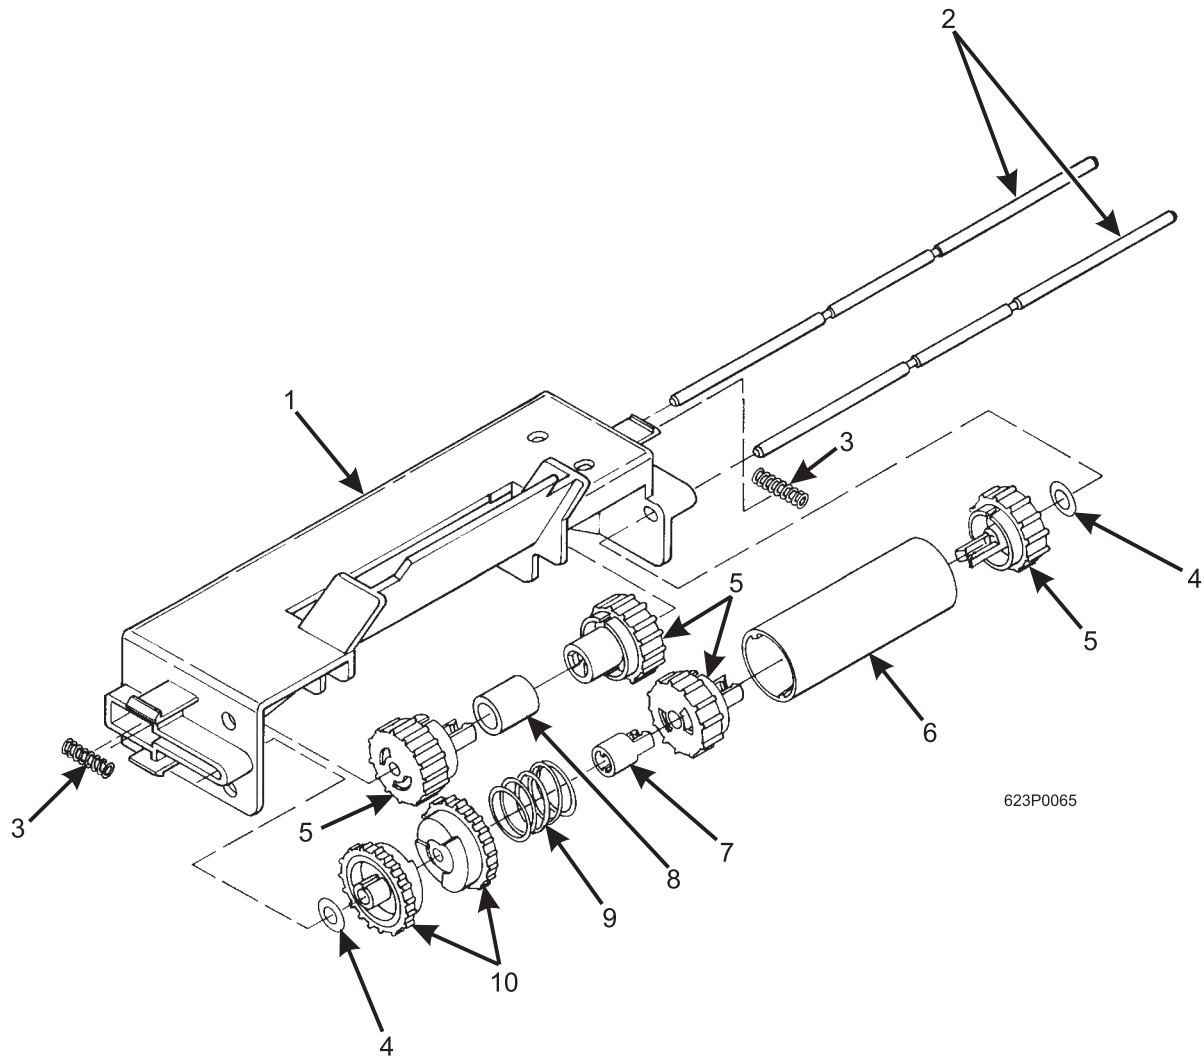

TABLE 47. PAPER MECHANISM ASSEMBLY - SINGLE BREWER

EuroDrink Parts Manual

Figure 47. Paper Mechanism Assembly - Single Brewer

EuroDrink Parts Manual

TABLE 47. PAPER MECHANISM ASSEMBLY - SINGLE BREWER

INDEX	PART NUMBER	DESCRIPTION	QTY
-	6234600	PAPER MECHANISM ASSEMBLY - SINGLE BREWER	REF
1	6234626	PAPER MECH. HOUSING	1
2	6234612	SHAFT - PAPER MECH.	2
3	6234614	COMPRESSION SPRING - PAPER MECH SHAFT (NOT PART OF ASSEMBLY)	2
4	6234628	WASHER-PAPER MECH.	2
5	6234620	ROLLER END CAP - PAPER MECH	4
6	6234619	PAPER ROLLER EXTRUSION	1
7	6234603	ROLLER DRIVE - PAPER MECH	1
8	6234634	TUBE-6108089 - .50 LG.	2
9	6234615	SPRING - PAPER MECH RATCHET	1
10	6234607	RATCHET - PAPER MECH.	2