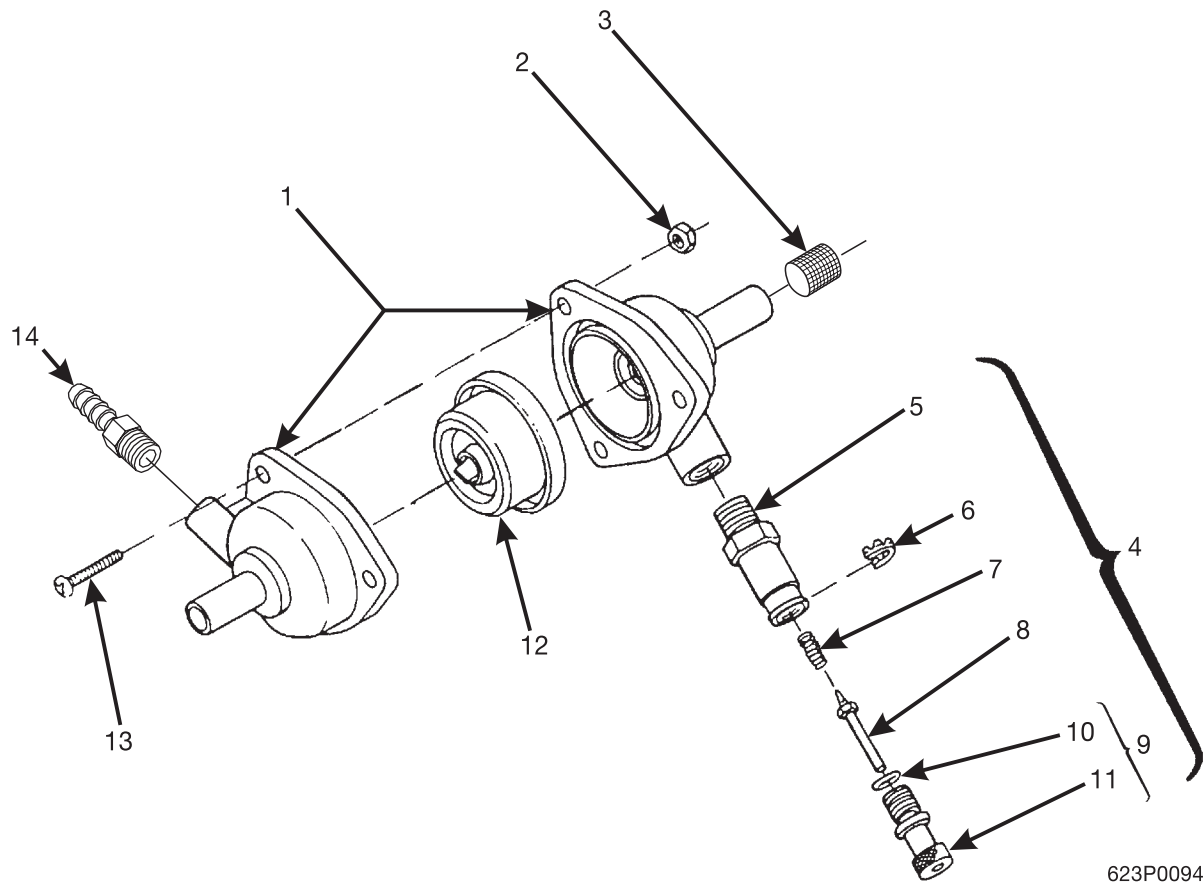

* USED ON FRESH BREW MODELS ONLY

EuroDrink Parts Manual

Figure 67. Regulator Assembly

EuroDrink Parts Manual

TABLE 67. REGULATOR ASSEMBLY

INDEX	PART NUMBER	DESCRIPTION	QTY
-	6234981	REGULATOR ASSEMBLY - SINGLE BREWER	1
1	6154214	BODY - REGULATOR	2
2	9900081	NUT, #8-32 X 3/4 RHS	3
3	6234335	FILTER - AIR REGULATOR	1
4	6154284	CONTROL ASSEMBLY (INCLUDES INDEX NUMBER 4 - 9)	1
5	6154288	BODY - PRESSURE CONTROL	1
6	6154285	RETAINER - ADJUSTER	1
7	6154286	SPRING - PRESSURE CONTROL	1
8	6154287	PLUNGER - PRESSURE CONTROL	1
9	6154289	ADJUSTER ASSEMBLY (INCLUDES INDEX NUMBERS 9 & 10)	1
10	6154232	O RING - .239 X .07	1
11	6154290	ADJUSTER - CONTROL	1
12	6334016	DIAPHRAGM AND RESTRICTOR ASSEMBLY	1
13	9900115	SCREW, #8-32 X 3/4 RHS	3
14	3167128	FITTING - PARKER #P4MCB2	1