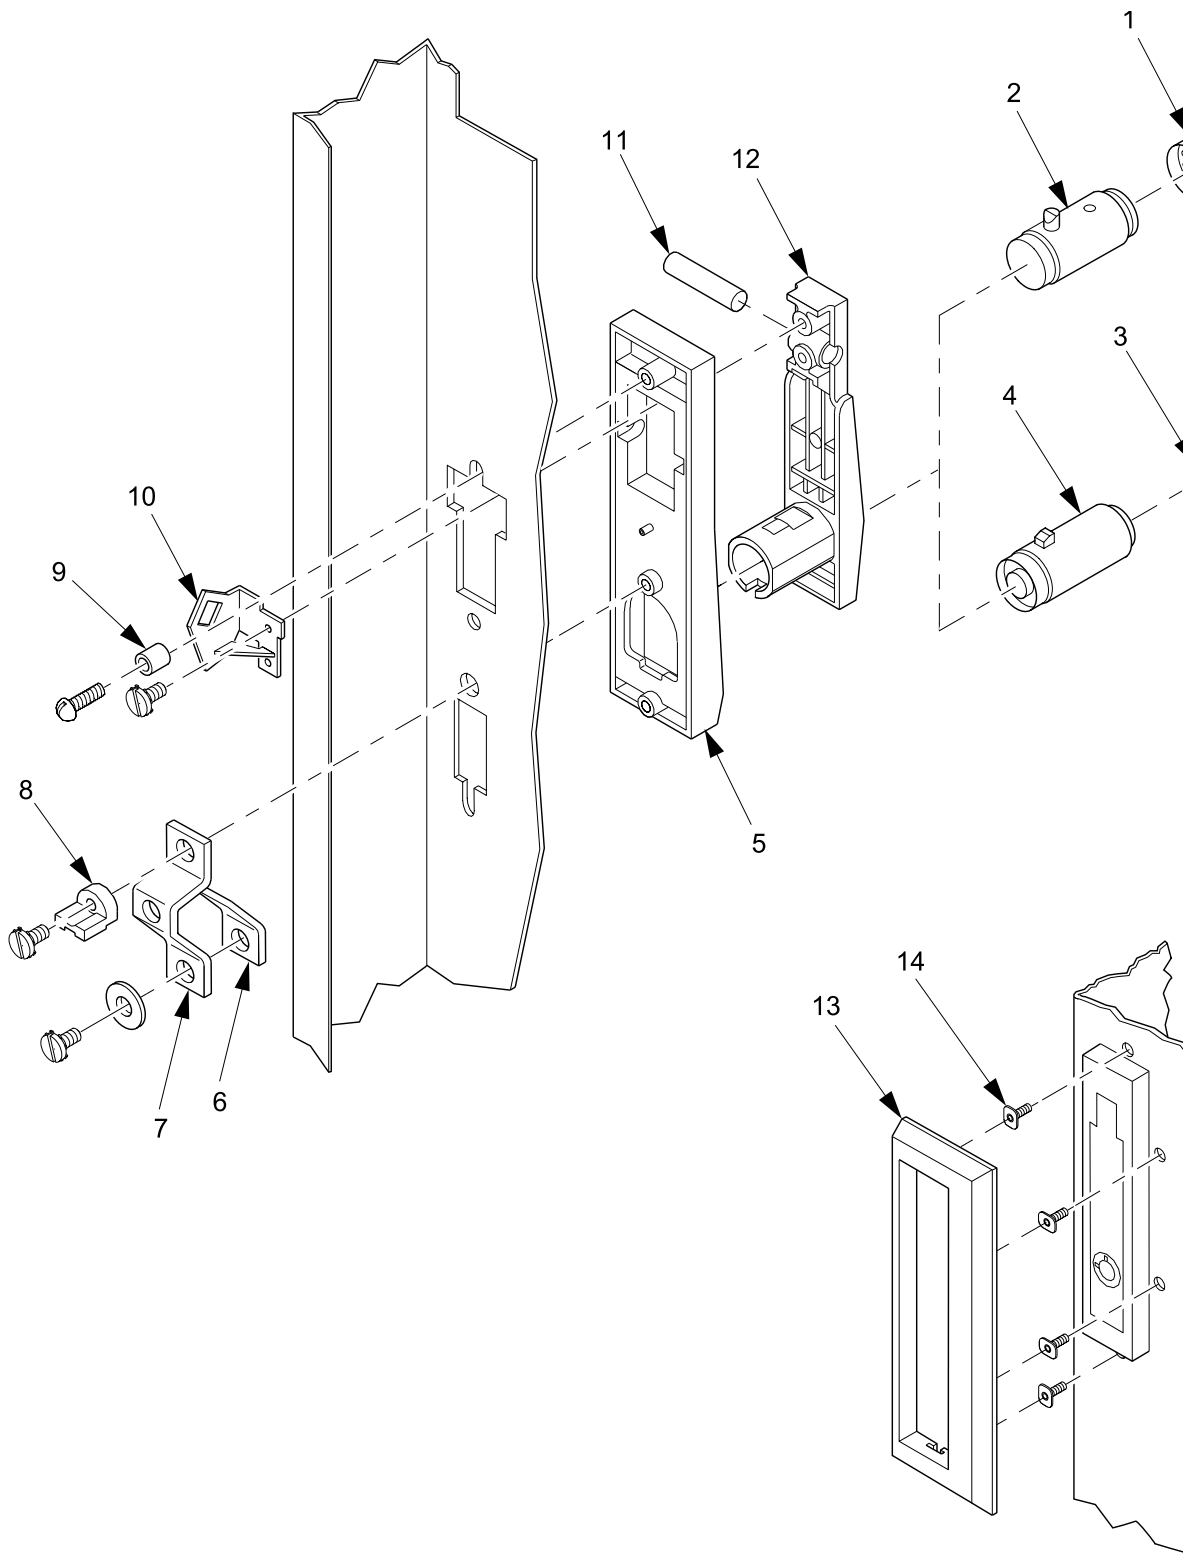

EuroDrink Parts Manual

Figure 13. Door Lock Guard Accessory and Lock Assembly - Standard

EuroDrink Parts Manual

TABLE 13. DOOR LOCK GUARD ACCESSORY AND LOCK ASSEMBLY - STANDARD

INDEX	PART NUMBER	DESCRIPTION	QTY
1	3112164	KEY - VAN LOCK #K5 - STD.COMBINATN	1
2	3112163	CYLINDER - VAN LOCK #4275	1
3	N/A	KEY	1
4	9992400	LOCK CYLINDER #4355 - 19 - A	1
5	1172190	LEVER - LOCK	1
6	1302291	PIVOT - LEVER LOCK	1
7	1172191	BASE - LEVER LOCK	1
8	2272052	ACTUATOR ASSEMBLY - LOCK BAR	1
9	1302289	CUP SPACER	1
10	1302326	SHIELD - LATCH	1
11	1302290	LATCH - LOCK LOWER	1
12	1302324	CATCH - DOOR LATCH	1
13	1572186	DOOR LOCK GUARD - OPTION	1
14	2222031	TEE BOLT TRIM	4