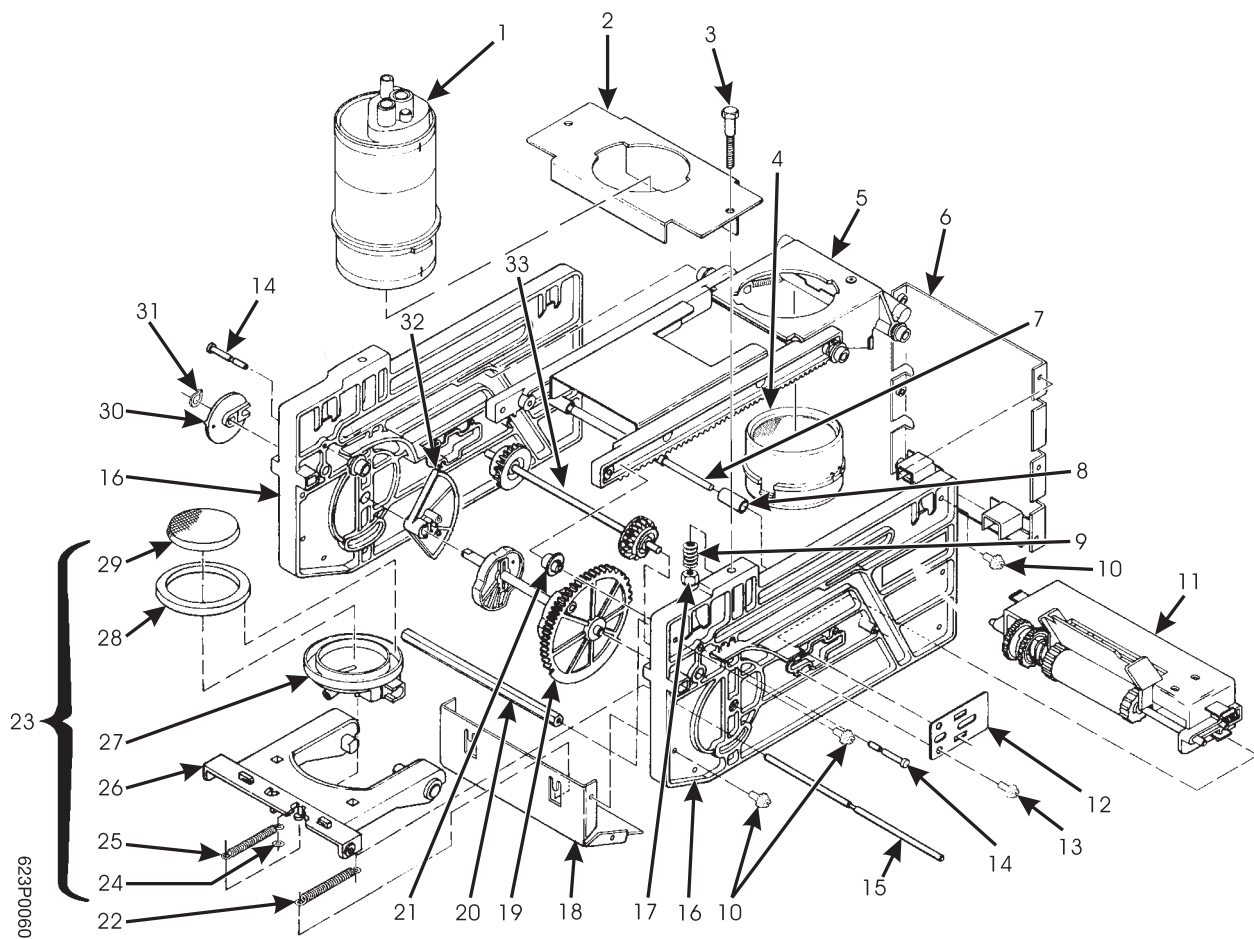

EuroDrink Parts Manual

Figure 43. Single Brewer Assembly (With Filter)

EuroDrink Parts Manual

TABLE 43. SINGLE BREWER ASSEMBLY (WITH FILTER)

INDEX	PART NUMBER	DESCRIPTION	QTY
-	6234000	SINGLE BREWER ASSEMBLY - WITH FILTER	REF.
1	6234328	BARREL ASSEMBLY - BREWER (FIGURE 44)	1
2	6234301	BARREL SUPPORT - BREWER	1
3	6234288	BOLT - 1/4-20 1 1/2	2
4	6234297	BASKET - BREWER PAPER	1
5	6234001	RACK ASSEMBLY - BREWER (FIGURE 45)	1
6	6234215	WALL ASSEMBLY - REAR	1
7	6234271	SHAFT - FLIP STOP	1
8	6234270	ROLLER - STOP	2
9	6234225	SPRING - BREWER	2
10	6234295	SCREW - #8-32 X .38 HHS W/LW	12
11	6234600	PAPER MECHANISM ASSEMBLY (FIGURE 47)	1
12	6234608	SPRING COVER - PAPER MECH	2
13	6234616	SCREW - #10-32 X 3/8 HHS SL W/ EA	4
14	6234223	PIN - ROLLER - SIDEWALL	2
15	6234308	SHAFT - SWING ARM	1
16	6234273	SIDEWALL - BREWER	2
17	6234289	LOCKNUT - #1/4-20	2
18	6234220	WALL ASSEMBLY - BOTTOM FRONT	1
19	6234008	GEAR & CAM ASSEMBLY	1
20	6234293	SPACER - SINGLE BREW	1
21	6234222	ROLLER - BREWER	2
22	6234205	SPRING	1
23	6234200	SWING ARM ASSEMBLY (INCLUDES INDEX NUMBERS 24 THROUGH 29)	1
24	6234243	SHAFT - RETAINER - .125 DIA	2
25	6234205	EXT. SPRING - SWING ARM	2
26	6234002	SWING ARM ASSEMBLY	1
27	6234240	FUNNEL - COFFEE	1
28	6234375	SEAL - BREWER	1
29	6334019	FILTER SUPPORT - 30 MESH	1
30	6234310	DRIVE CONNECTION - BREWER	1
31	6234303	RETAINING RING - .375	1
32	6234601	RATCHET DRIVE - PAPER MECH.	1
33	6234007	PINION GEAR ASSEMBLY	1