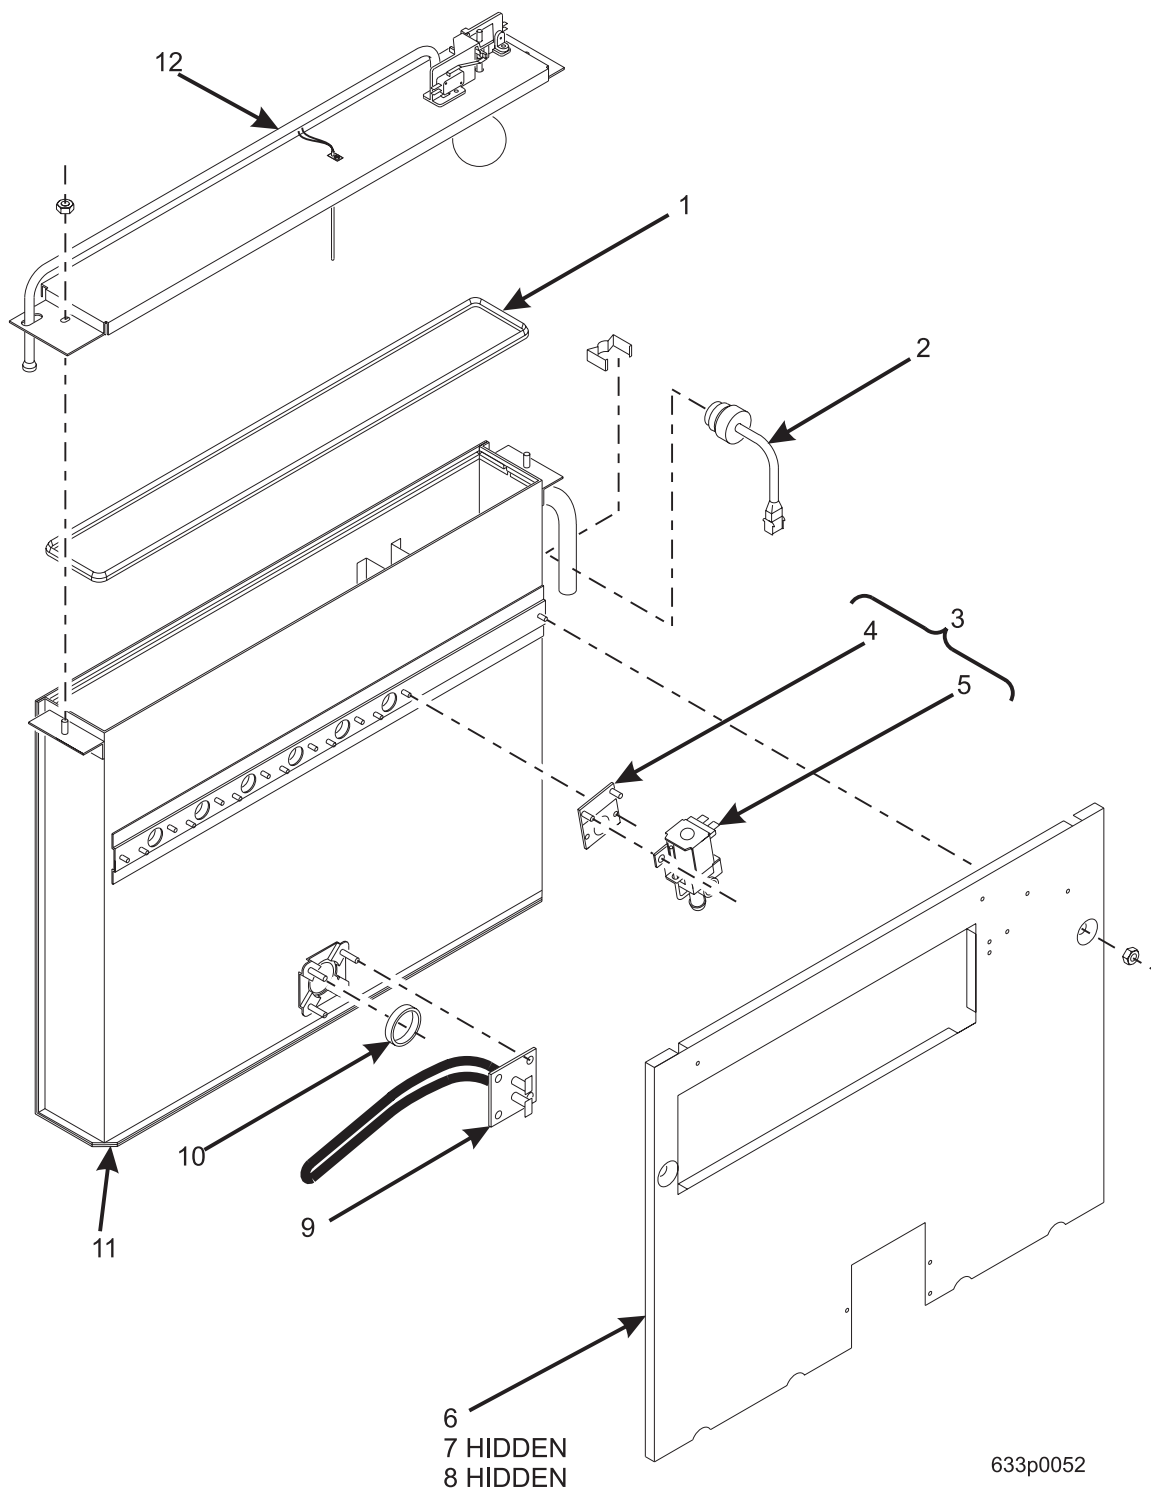

EuroDrink Parts Manual

TABLE 33. SERVICE LIGHT/BRACKET ASSEMBLY (ARG./AUS./FR./GER./N.Z./SP./U.K.)

INDEX	PART NUMBER	DESCRIPTION	QTY
-	6339012	LIGHT AND BRACKET ASSEMBLY - FLUORESCENT - 230 V	1
1	1679005	SUPPRESSION ASSEMBLY - 230 V	1
2	4305043	CABLE CLAMP - RICHCO #N4	3
3	6231559	BRACKET - SERVICE LIGHT	1
4	9984094	JUMPER - GROUND WIRE	1
5	6339011	JUMPER - SERVICE LIGHT - INTERNATIONAL	1
6	6239053	LIGHT ASEMBLY - FLUORESCENT - 230 V	1
7	2222096	FLUORESCENT LAMP #F15T8CW, 96/CS	1
8	6232305	LAMP SLEEVE AND END CAPS ASSEMBLY - 16.35" LONG	1

EuroDrink Parts Manual

Figure 34. Hot Water Tank Assembly - Part 1