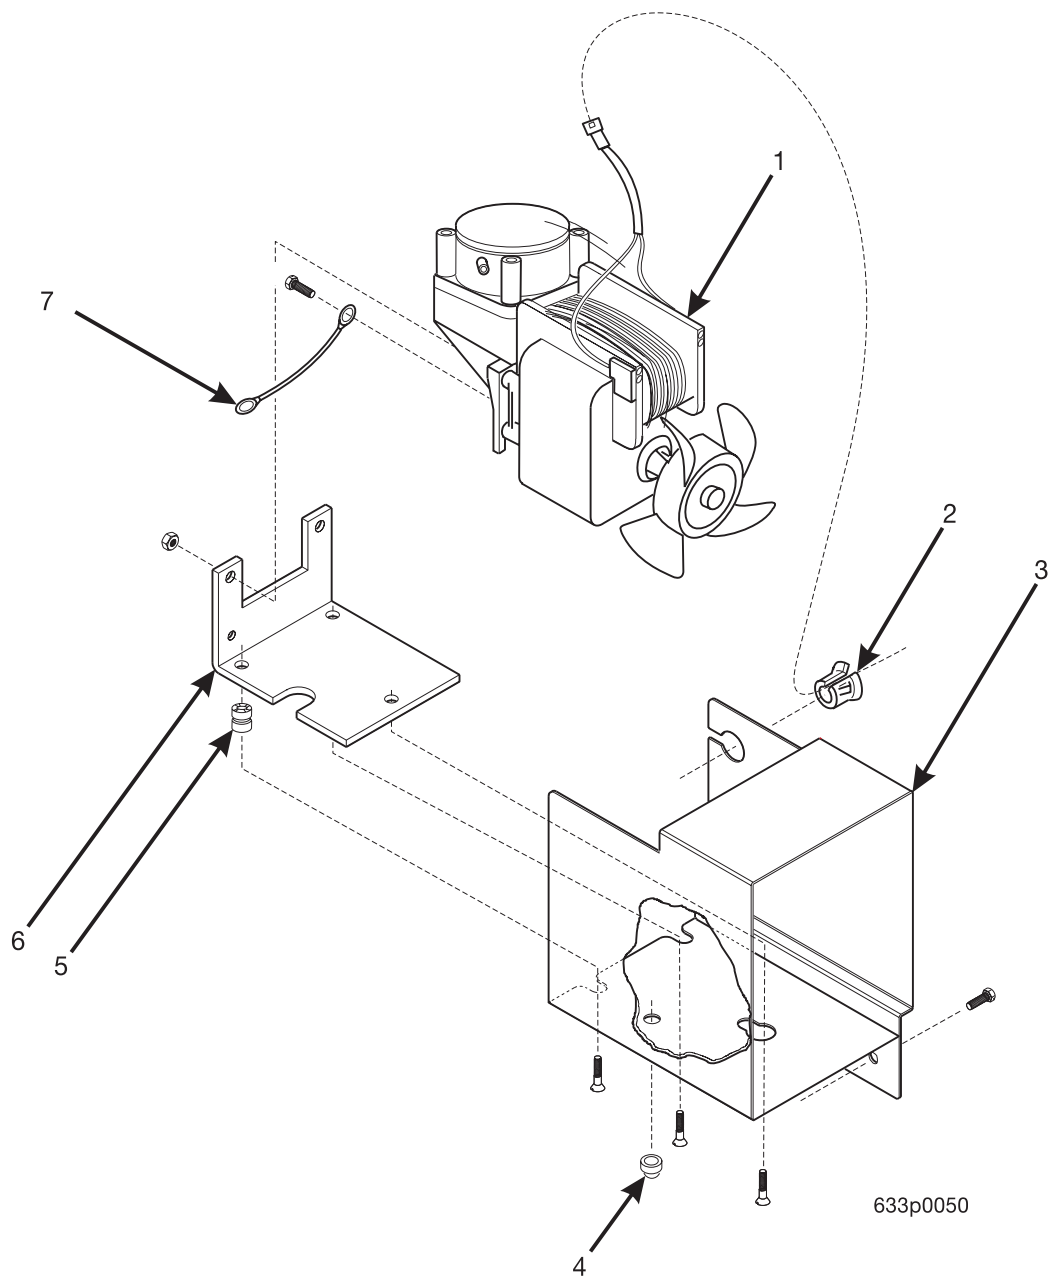

TABLE 78. AIR COMPRESSOR ASSEMBLY (ARG./US./FR./GER./S.A./SP./U.K.)

EuroDrink Parts Manual

Figure 78. Air Compressor Assembly (ARG./US./FR./GER./S.A./SP./U.K.)

EuroDrink Parts Manual

TABLE 78. AIR COMPRESSOR ASSEMBLY (ARG./US./FR./GER./S.A./SP./U.K.)

INDEX	PART NUMBER	DESCRIPTION	QTY
-	6334000	AIR COMPRESSOR ASSEMBLY - 230 V	1
1	6334010	AIR COMPRESSOR - BREWER - 230 V	1
2	3502907	BUSHING #OCB-500	1
3	6334008	COVER - AIR COMPRESSOR	1
4	6231319	BUMPER - PLUG	1
5	6237205	VIBRATION ISOLATOR - .250 DIAMETER	3
6	6334009	BRACKET - AIR COMPRESSOR	1
7	9984094	GROUND WIRE - GROUND	1