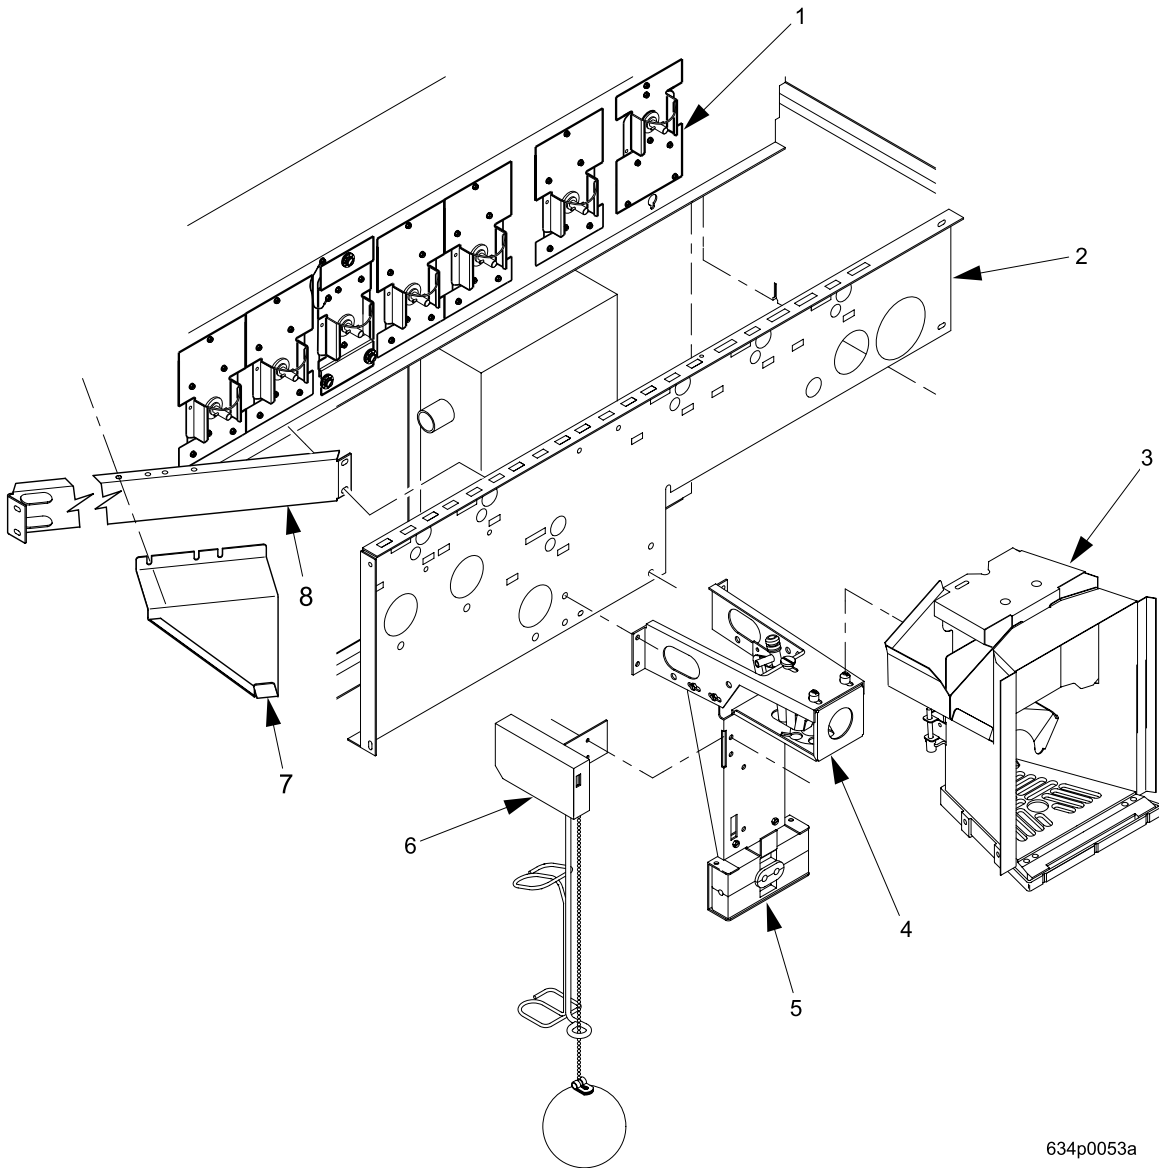

EuroDrink Parts Manual

634p0053a

Figure 30. Cabinet Assembly - Part 4

EuroDrink Parts Manual

TABLE 30. CABINET ASSEMBLY - PART 4

INDEX	PART NUMBER	DESCRIPTION	QTY
1	-	CANISTER MOTOR AND PLATE ASSEMBLIES (TABLE 54)	-
2	-	CANISTER SUPPORT ASSEMBLY (FIGURE 66)	-
3	6261420	CUP DELIVERY ASSEMBLY-DOM (USA, LATIN AMERICA 120, BRAZIL 120, ARGENTINA) (FIGURES 73, 74)	1
	6261409	CUP DELIVERY ASSEMBLY-U.K. (UK, SWEDEN, BRAZIL 230, LATIN AMERICA 230, AUSTRALIA, NEW ZEALAND, SINGAPORE) (FIGURES 73, 74)	
	6261410	CUP DELIVERY ASSEMBLY-FRANCE (FRANCE, BELGIUM) (FIGURES 73, 74)	
	6261413	CUP DELIVERY ASSEMBLY-FINAL-GERMAN (GERMANY) (FIGURES 73, 74)	
4	6551014	SUPPORT ASSEMBLY-CUP STATION (FIGURE 75)	1
5	6231536	MUG SENSOR & BRACKET ASSEMBLY (FIGURE 75)	OPT
6	6231223	OVERFLOW SWITCH ASSEMBLY (FIGURE 75)	1
7	6341027	BRACKET - TUBE RETAINER	1
8	6341007	BRACE - CANISTER SUPPORT	1