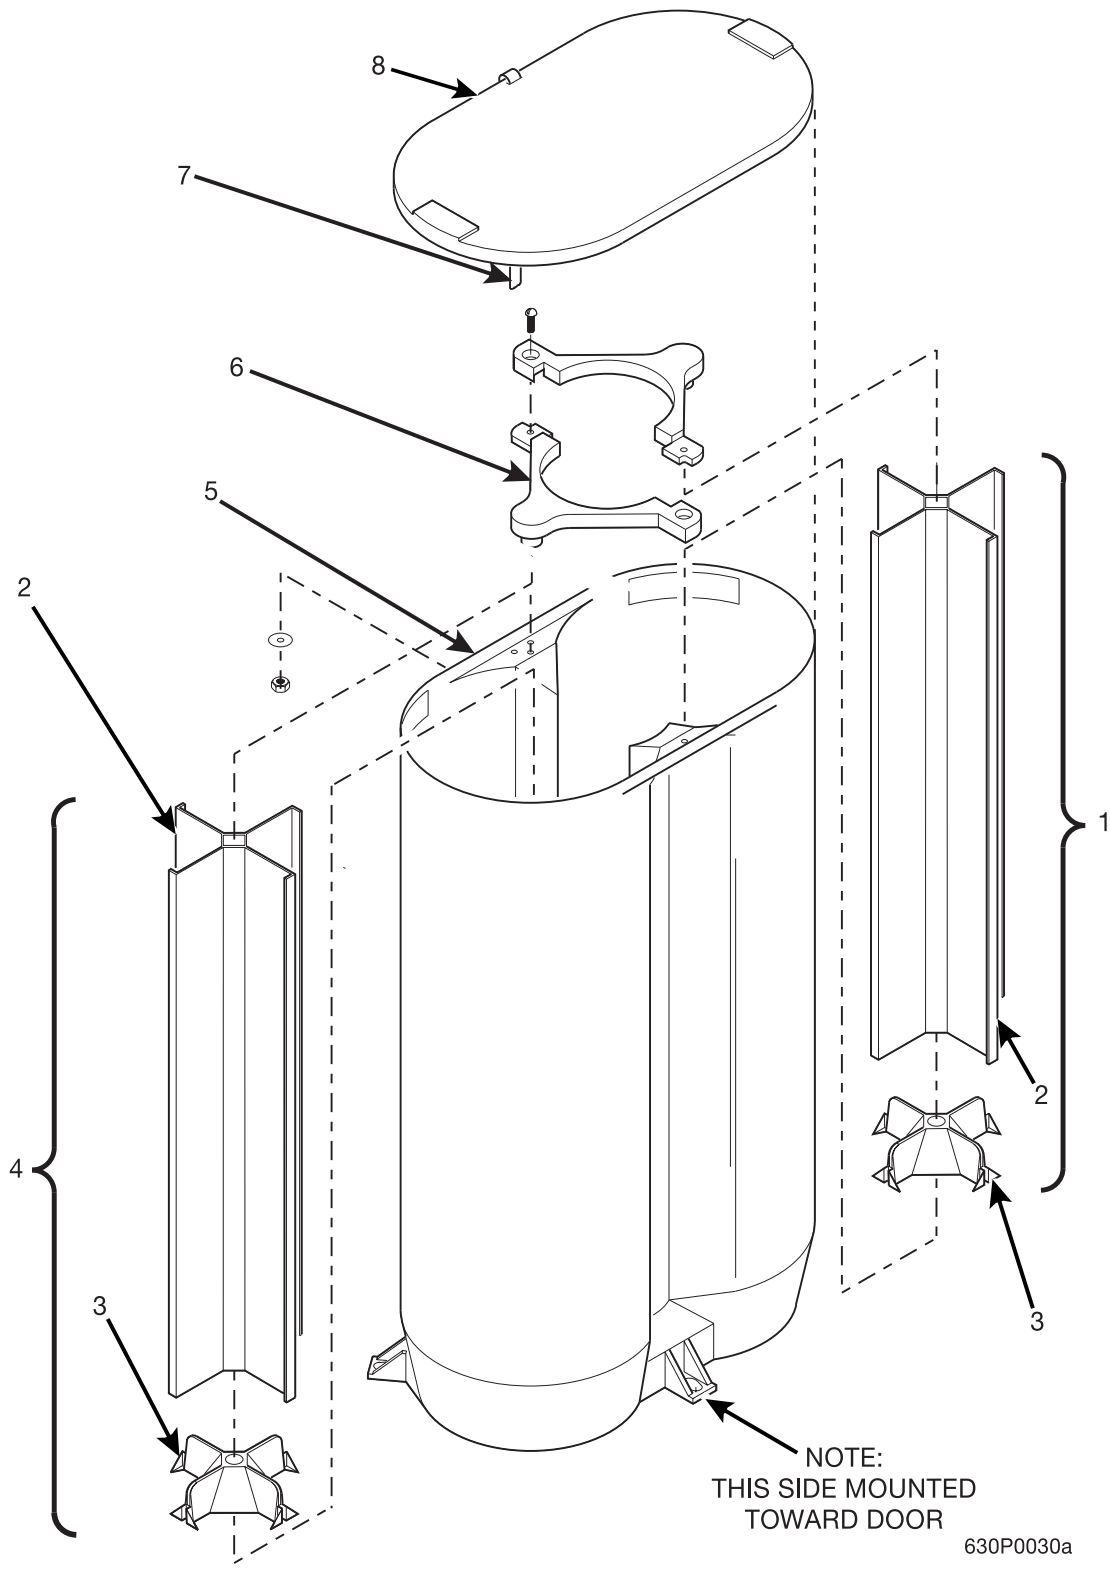

EuroDrink Parts Manual

Figure 16. Turret and Canister Assembly

EuroDrink Parts Manual

TABLE 16. TURRET AND CANISTER ASSEMBLY

INDEX	PART NUMBER	DESCRIPTION	QTY
-	6233102	TURRET AND CANISTER ASSEMBLY - 7 COLUMN	REF
1	6233109	TURRET ASSY 1B (INCLUDES INDEX NUMBERS 2 AND 3)	1
2	6233061	TURRET-CENTER	1
3	6233048	BASE-TURRET	1
4	6233108	TURRET ASSY 1A (INCLUDES INDEX NUMBERS 2 AND 3)	1
5	6233092	CANISTER-CUP-7 COLUMN	1
6	6233030	BEARING-TURRET TOP	2
7	6333003	STRAP-CANISTER	1
8	6233093	LID-CANISTER-7 COLUMN	1