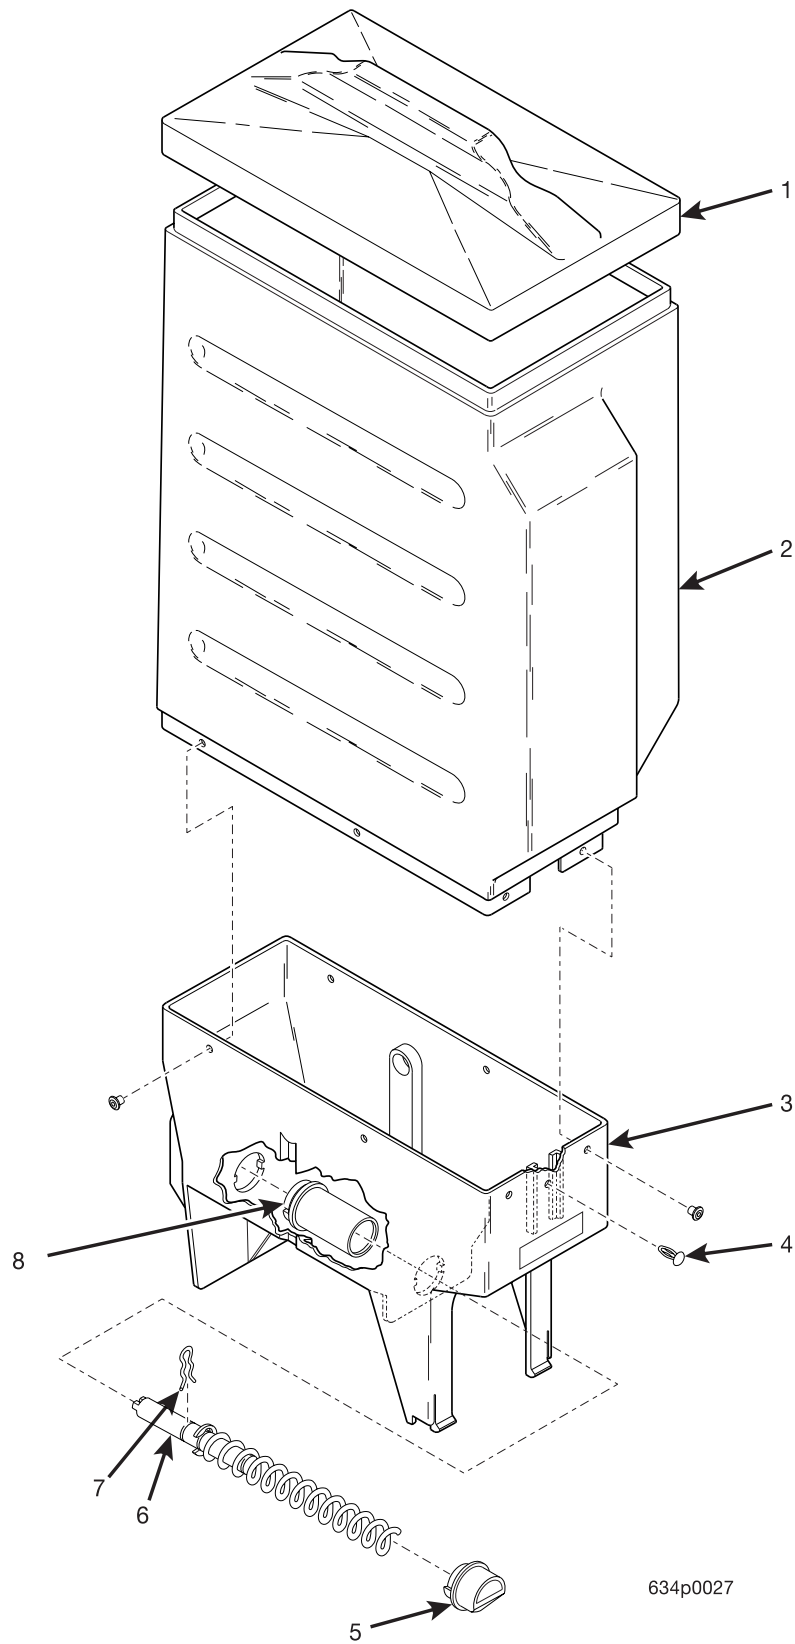

EuroDrink Parts Manual

634p0027

Figure 55. Canister Assembly 6237420

EuroDrink Parts Manual

TABLE 55. CANISTER ASSEMBLY 6237420

INDEX	PART NUMBER	DESCRIPTION	QTY
-	6237420	CANISTER ASSEMBLY - LEAF TEA - HIGH CAPACITY	-
1	6237066	LID - CANISTER	1
2	6337026	SLEEVE - CANISTER	1
3	6237062	CANISTER BASE	1
4	6237053	FASTENER - PUSH IN	1
5	6237080	NOZZLE - DISPENSING	1
6	6237095	AUGER AND SHAFT ASSEMBLY	1
7	6337020	CLIP - BEARING	1
8	6237014	BEARING - CANISTER	1