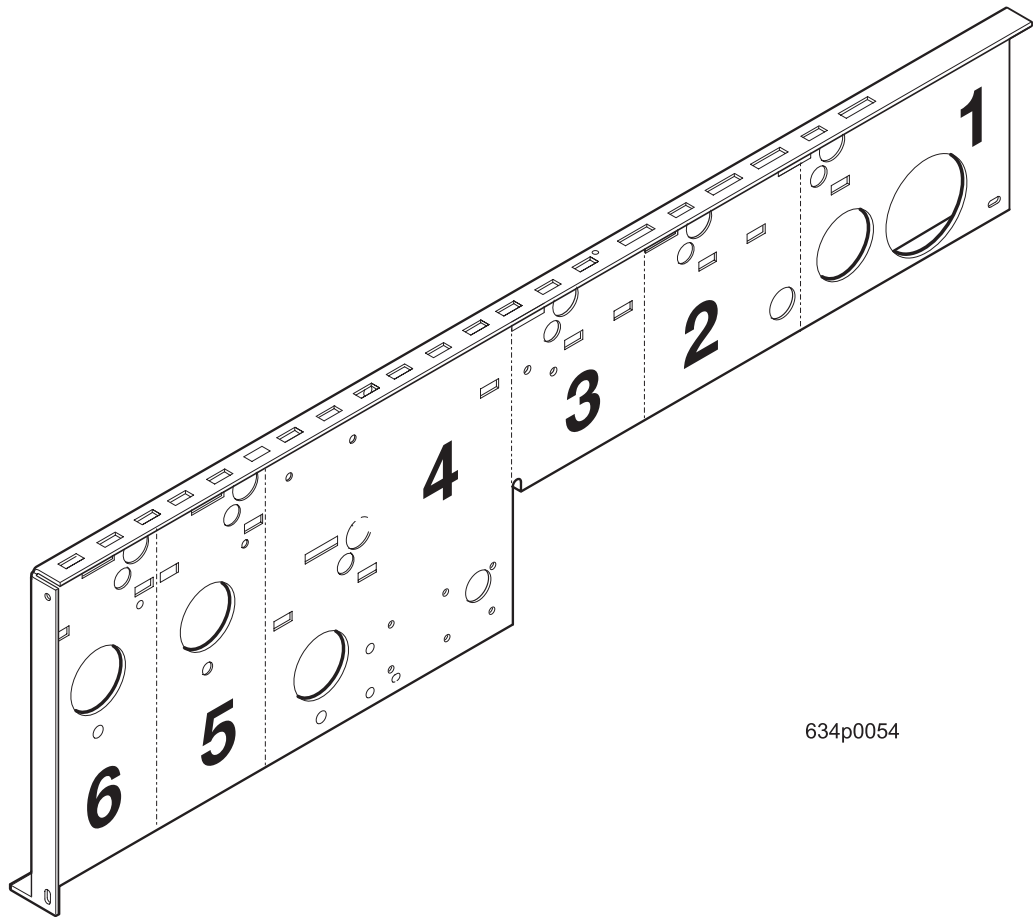

EuroDrink Parts Manual

634p0054

Figure 68. Mixing Bowl and Whipper Positions

EuroDrink Parts Manual

TABLE 68. MIXING BOWL AND WHIPPER POSITIONS

POSITION	PRODUCT	IS WHIPPER PRESENT?	MIXING BOWL ASSEMBLY	WHIPPER ASSEMBLIES			
				115 V		230 V	
				STANDARD 6237195	NESTLE 6367037	STANDARD 633708	NESTLE 6367020
1	COFFEE, DECAF, TEA	NO	6337076	-	-	-	-
2	COFFEE, DECAF, TEA	NO	6337076	-	-	-	-
3	FD COFFEE, FD DECAF, FD TEA	YES	6337078	6237195	-	6337081	-
		NO	6337079	-	-	-	-
4	CONDIMENTS	YES	6337079	6237195	6367037	6337081	6367020
5	SOUP	YES	6337078	6237195	-	6337081	-
		NO	6337076	-	-	-	-
6	CHOCOLATE	YES	6337078	6237155	-	6337081	-