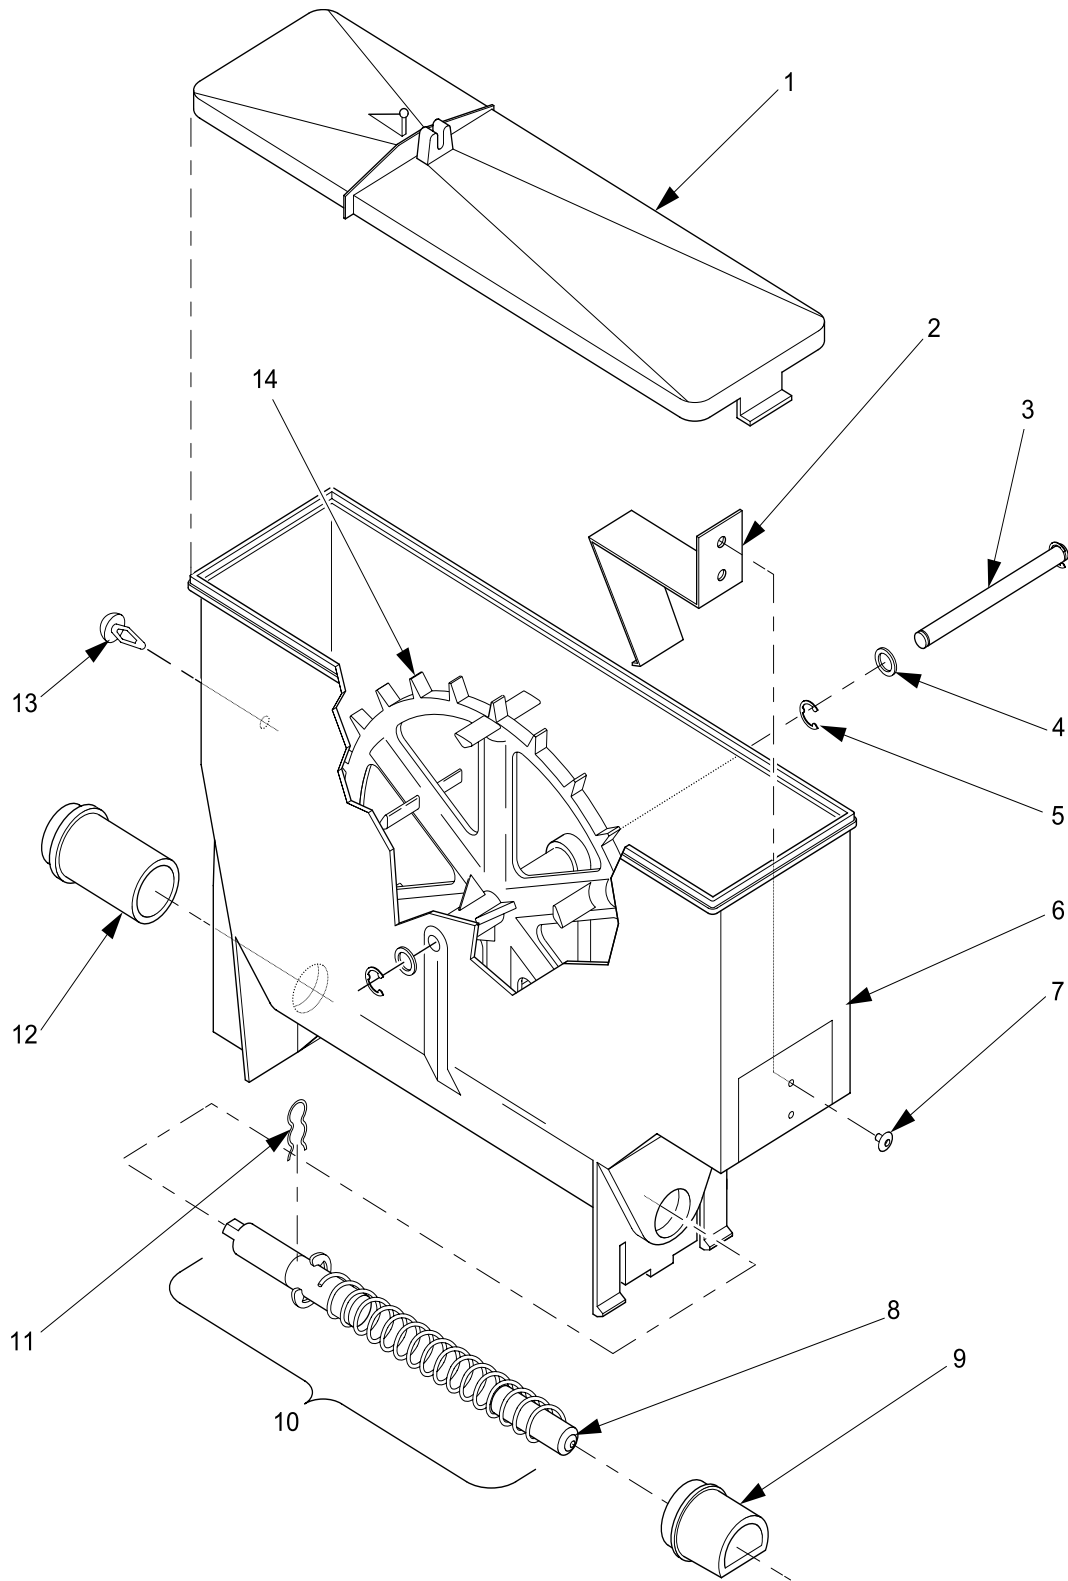

EuroDrink Parts Manual

623p0081

Figure 57. Canister Assembly 6237446

EuroDrink Parts Manual

TABLE 57. CANISTER ASSEMBLY 6237446

INDEX	PART NUMBER	DESCRIPTION	QTY
-	6237446	CANISTER ASSEMBLY - LIGHTENER	-
1	6237023	LID - CANISTER	1
2	6237176	SPRING - THUMPER	1
3	6237106	NOZZLE - DISPENSING - CANISTER	1
4	6237180	PLUG AND AUGER ASSEMBLY (INCLUDES INDEX NUMBERS 5 AND 6)	1
5	6237046	PLUG - AUGER	1
6	6237179	AUGER ASSEMBLY	1
7	6237020	CLIP - SPRING	1
8	9900415	RETAINING RING REINF E TYP.1	2
9	6237116	WASHER - SEAL - WEAR PLATE	2
10	6237167	SHAFT - CANISTER	1
11	6237053	FASTENER - PUSH IN	1
12	6237014	BEARING - CANISTER	1
13	6237181	MIXING WHEEL	1