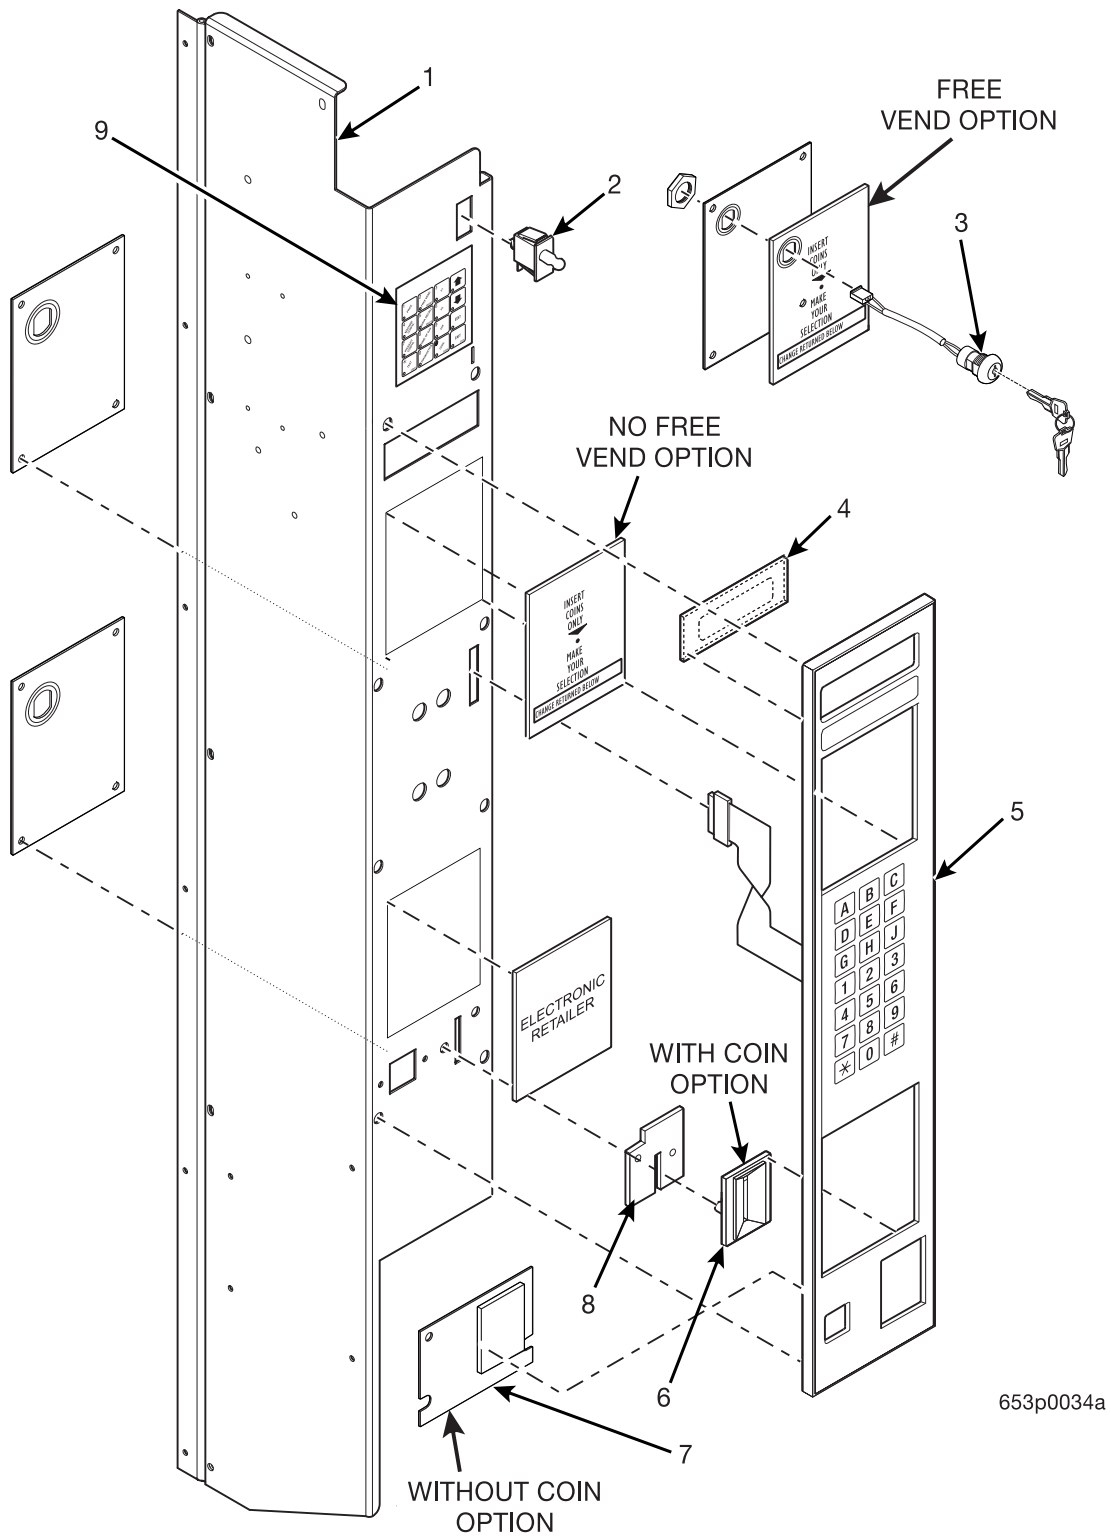

EuroDrink Parts Manual

Figure 21. Monetary Panel Assembly - Part 1

EuroDrink Parts Manual

TABLE 21. MONETARY PANEL ASSEMBLY - PART 1

INDEX	PART NUMBER	DESCRIPTION	QTY
1	1575094	MONETARY PANEL WELD ASSEMBLY - NV BLACK	1
	4875001	MONETARY PANEL WELD ASSEMBLY - SELECTA WHITE	
2	141110	SWITCH SERVICE	1
3	9989639	SWITCH ASSEMBLY - FREE VEND	1
4	1572013	LENS - DISPLAY	1
5	1575098	FACEPLATE ASSEMBLY (WITH COIN OPTION)	1
	1575099	FACEPLATE ASSEMBLY (NO COIN OPTION)	
6	1472223	COIN INSERT (WITH COIN OPTION)	1
	1672001	COIN INSERT - AUSTRALIA	
7	1575044	COVER PLATE ASSEMBLY - NO COIN ASSEMBLY	OPT
8	1472222	COIN BLOCK	1
9	6335002	SERVICE KEYPAD ASSEMBLY	1