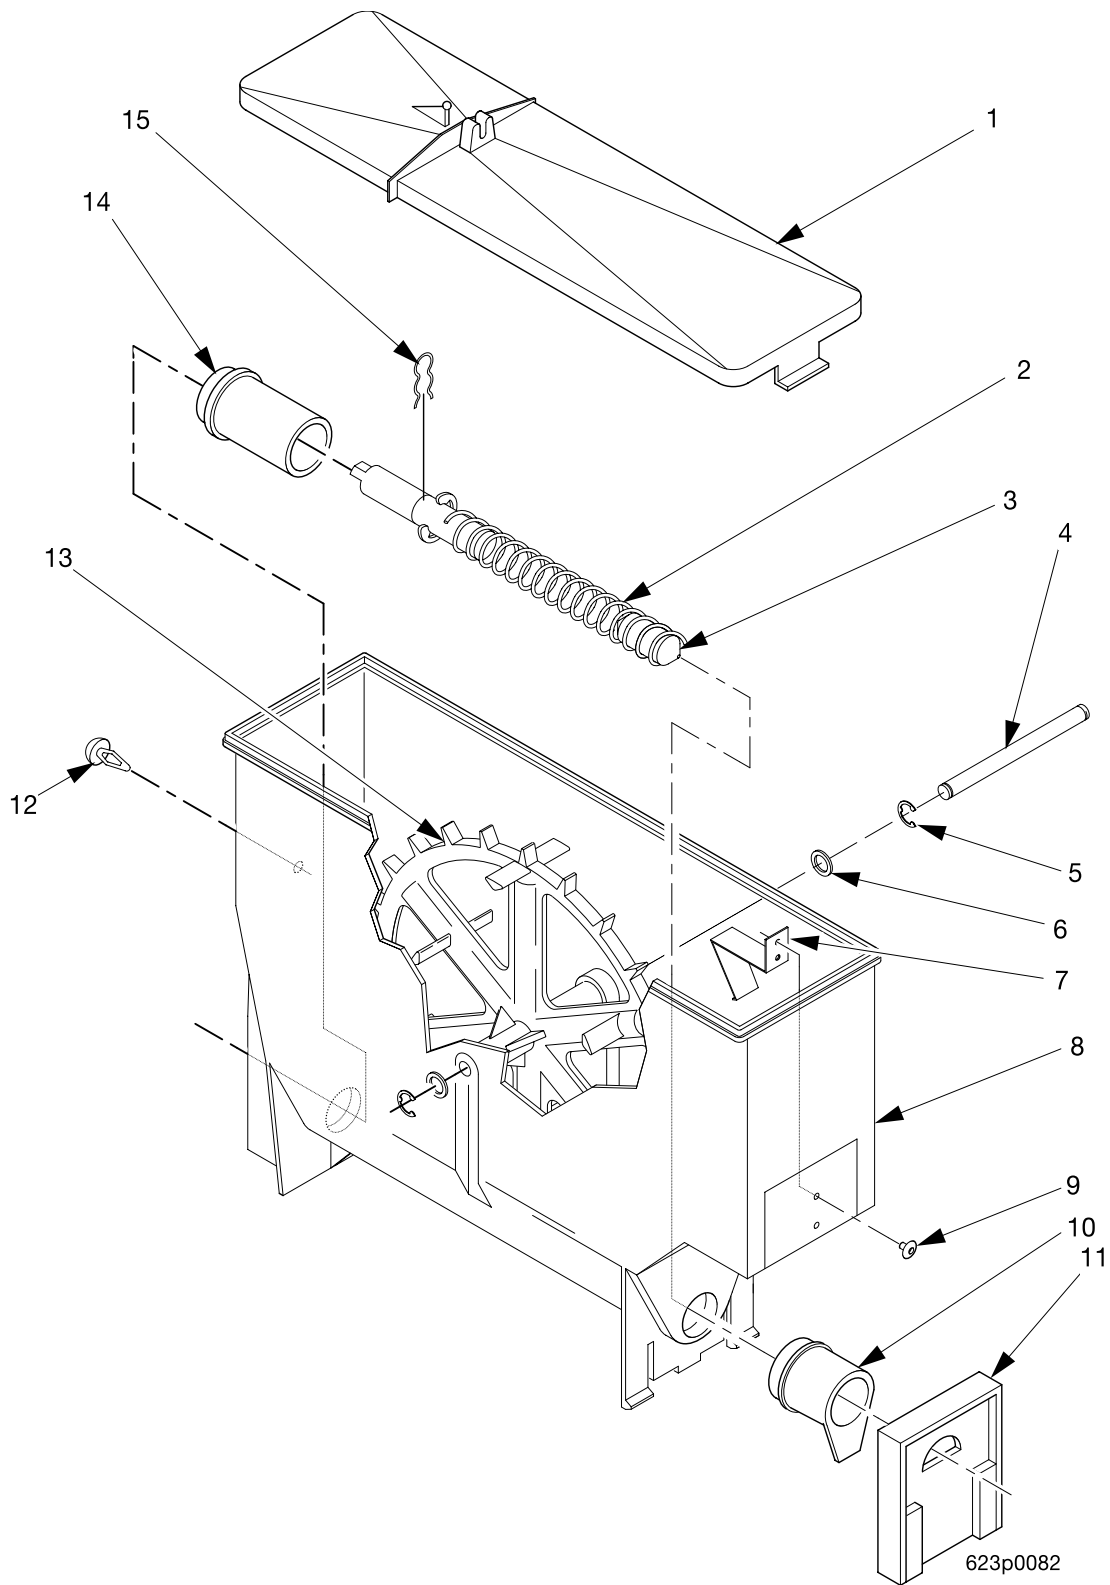

EuroDrink Parts Manual

Figure 56. Canister Assembly 6537022

EuroDrink Parts Manual

TABLE 56. CANISTER ASSEMBLY 6537022

INDEX	PART NUMBER	DESCRIPTION	QTY
-	6537022	CANISTER ASSEMBLY - FREEZE DRY COFFEE	-
1	6237023	LID - CANISTER	1
2	6537018	AUGER AND SHAFT ASSEMBLY (INCLUDES THE NEXT 3 ITEMS)	1
3	6537021	PLUG - AUGER	1
4	6237167	SHAFT - CANISTER	1
5	9900415	RETAINING RING REINF TYP.1	2
6	6237116	WASHER - SEAL - WEAR PLATE	2
7	6237176	BASE - CANISTER	1
8	6537014	NOZZLE - DISPENSING - CANISTER	1
9	6537013	GATE - NOZZLE - PLASTIC	1
10	6237053	FASTENER - PUSH IN	1
11	6237181	MIXING WHEEL	1
12	6237014	BEARING - CANISTER	1
13	6337020	CLIP - SPRING	1