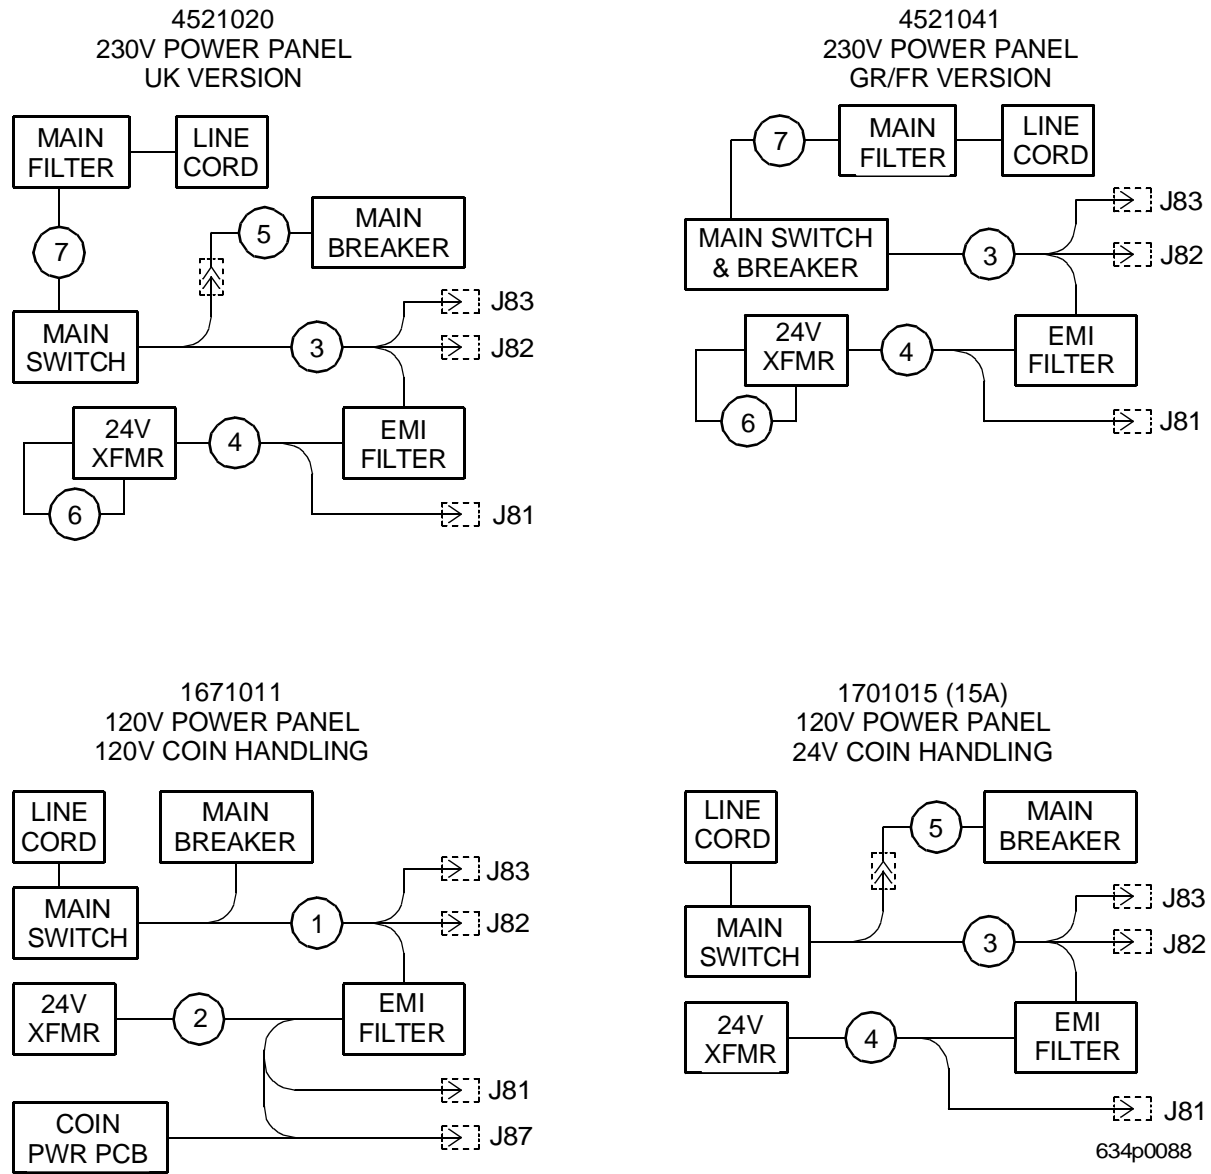

EuroDrink Parts Manual

Figure 88. Power Panel Wiring Harnesses

EuroDrink Parts Manual

TABLE 88. POWER PANEL WIRING HARNESES

INDEX	PART NUMBER	DESCRIPTION
1	1579013	HARNESS - POWER PANEL - DOM.
2	1579017	HARNESS - COIN HANDLING POWER
3	1709000	HARNESS - POWER PANEL
4	1709001	JUMPER - TRANSFORMER
5	1709006	JUMPER - MAIN SWITCH TO BREAKER
6	4279001	JUMPER - 230 V TRANSFORMER - PRIMARY
7	1709002	JUMPER - MAIL LINE FILTER