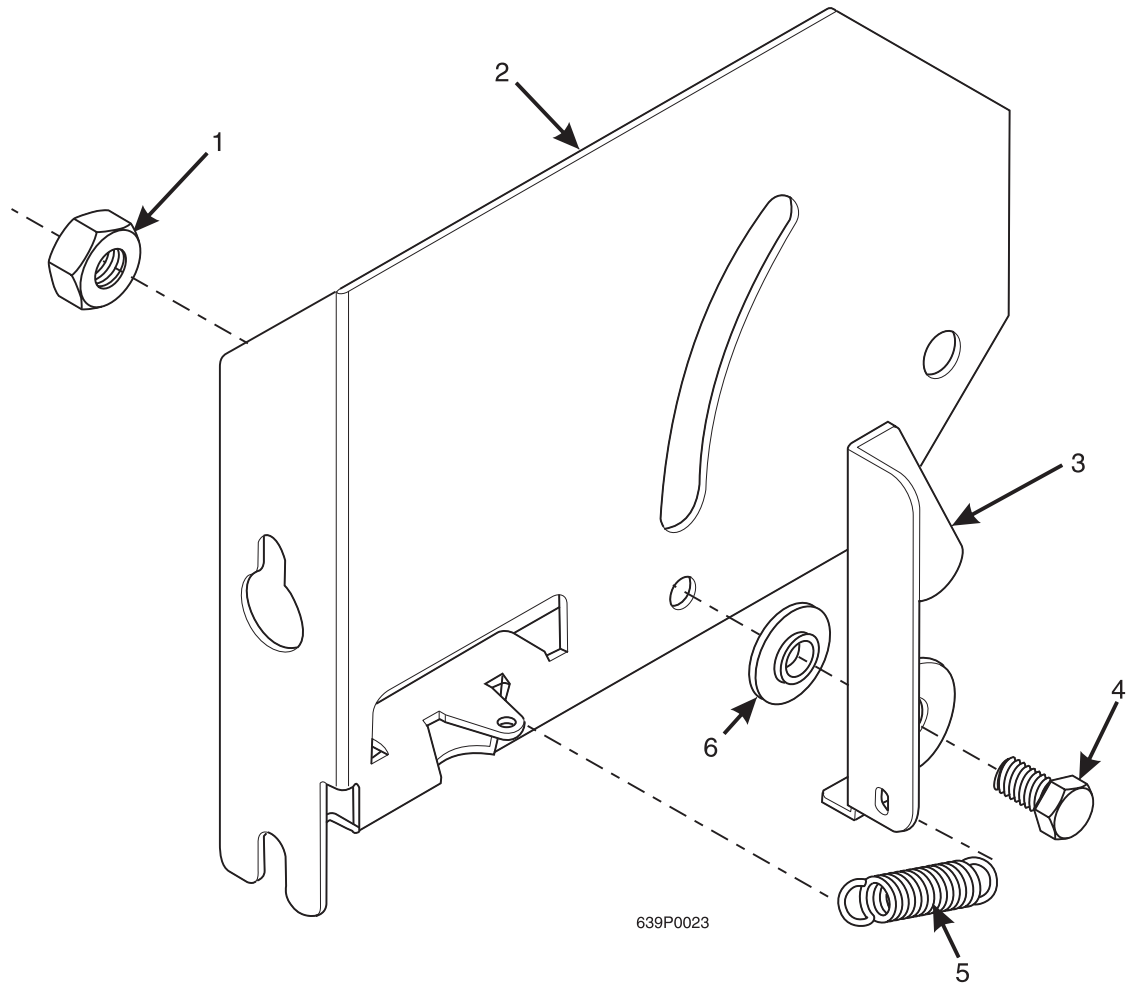

EuroDrink Parts Manual

Figure 18. Cup Ring Assembly

EuroDrink Parts Manual

TABLE 18. CUP RING ASSEMBLY

INDEX	PART NUMBER	DESCRIPTION	QTY.
-	6333008	CUP RING ASSEMBLY - UNIVERSAL	REF
1	3143011	NUT #8-32 SELF LOCKING	1
2	6332052	SCREW - #8-16 X 1.25 PHS - PLASTITE	4
3	6333004	HOUSING - CUP RING	1
4	6114121	WASHER ROLLER	1
5	6333011	ADJUSTER RING - INTERNAL	1
6	3143009	SCREW #8-32 X .50 PHS W/LW	1
7	6333007	CAM & GEAR ASSEMBLY	6
8	6333006	RETAINER - CAM	6
9	6333012	CAM - CUP - UNIVERSAL	6
10	6233126	GEAR - 18 TOOTH	6
11	6233127	GEAR - 10 TOOTH	6
12	6333005	ARM - CAM	6
13	6234628	WASHER - PAPER MECH.	6
14	6333010	GEAR RING - INTERNAL	1
15	6333009	HOUSING - CUP RING	1