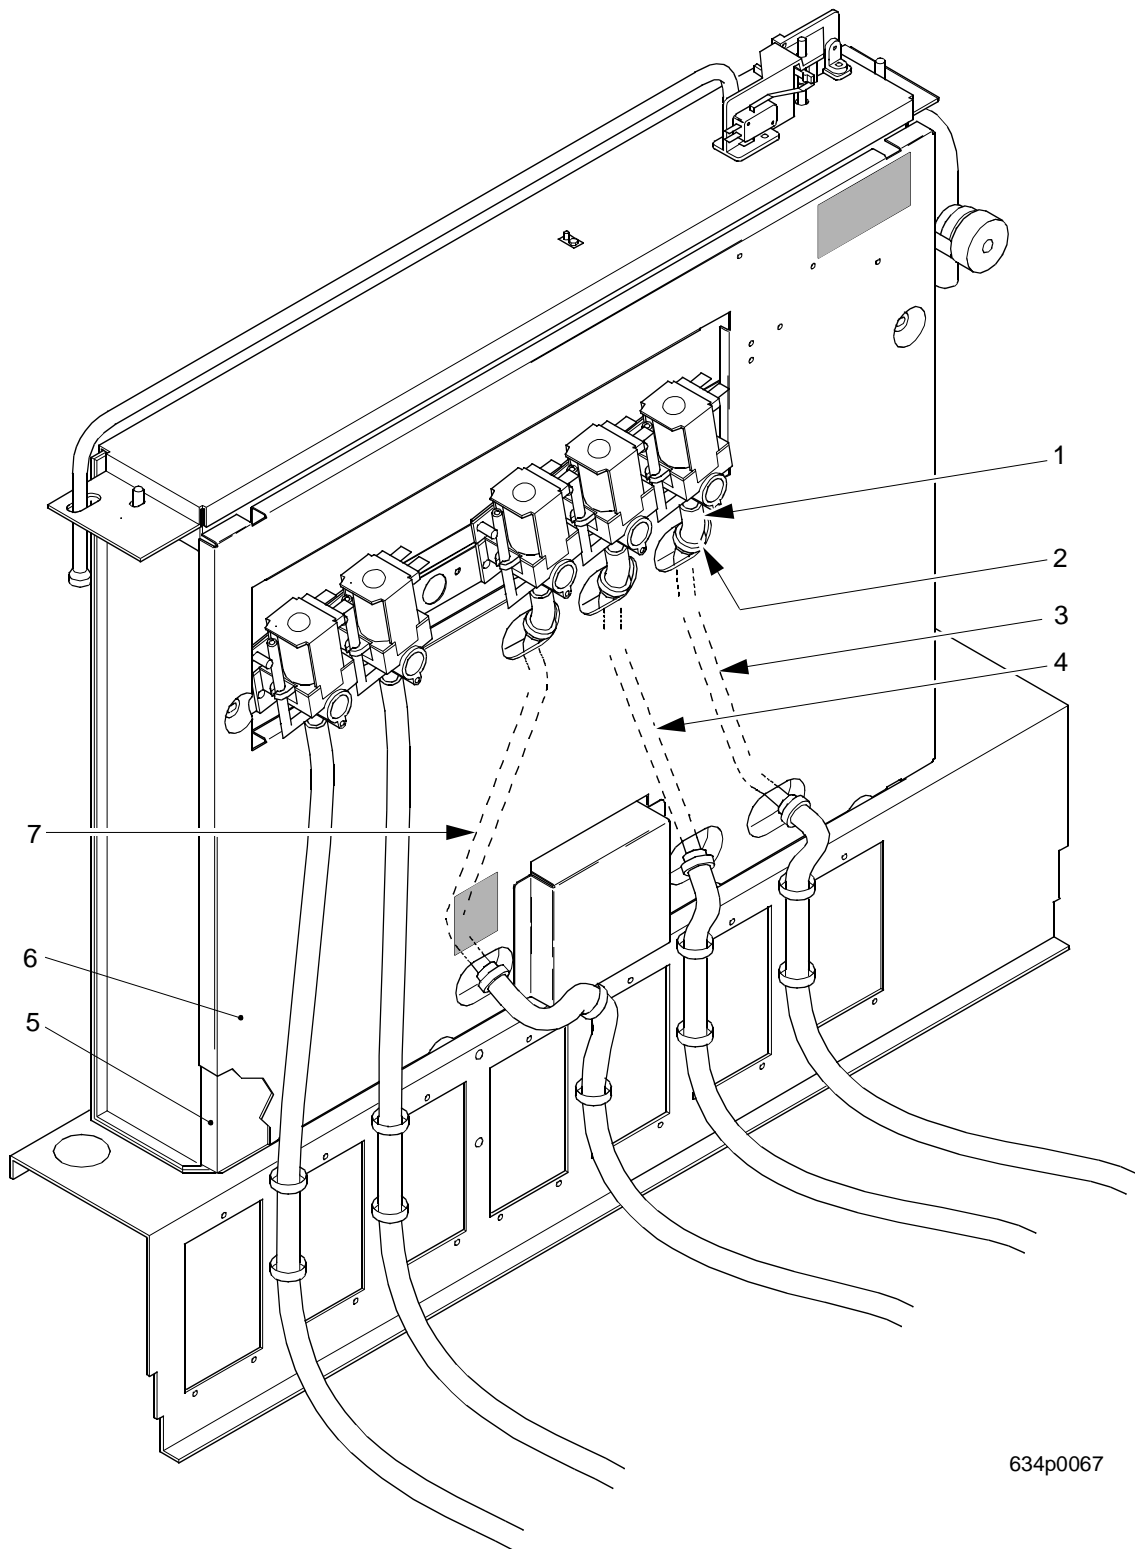

EuroDrink Parts Manual

634p0067

Figure 35. Hot Water Tank Assembly - Part 2 (Additional Components for Nestle Options)

EuroDrink Parts Manual

TABLE 35. HOT WATER TANK ASSEMBLY - PART 2 (ADDITIONAL COMPONENTS FOR NESTLE OPTIONS)

INDEX	PART NUMBER	DESCRIPTION	QTY
1	6367032	TUBE-TOP-2.25"LG.	3
2	6367031	CLAMP-TUBE	3
3	6367027	TUBE-RIGHT-COVER-FRONT-NESTLE	1
4	6367028	TUBE-MIDDLE-COVER-FRONT-NESTLE	1
5	6367025	INSULATION-BOTTOM-H.W.T.	REF
6	6367030	COVER-FRONT-WATER TANK-NESTLE	REF
7	6367029	TUBE-LEFT-COVER-FRONT-NESTLE	1