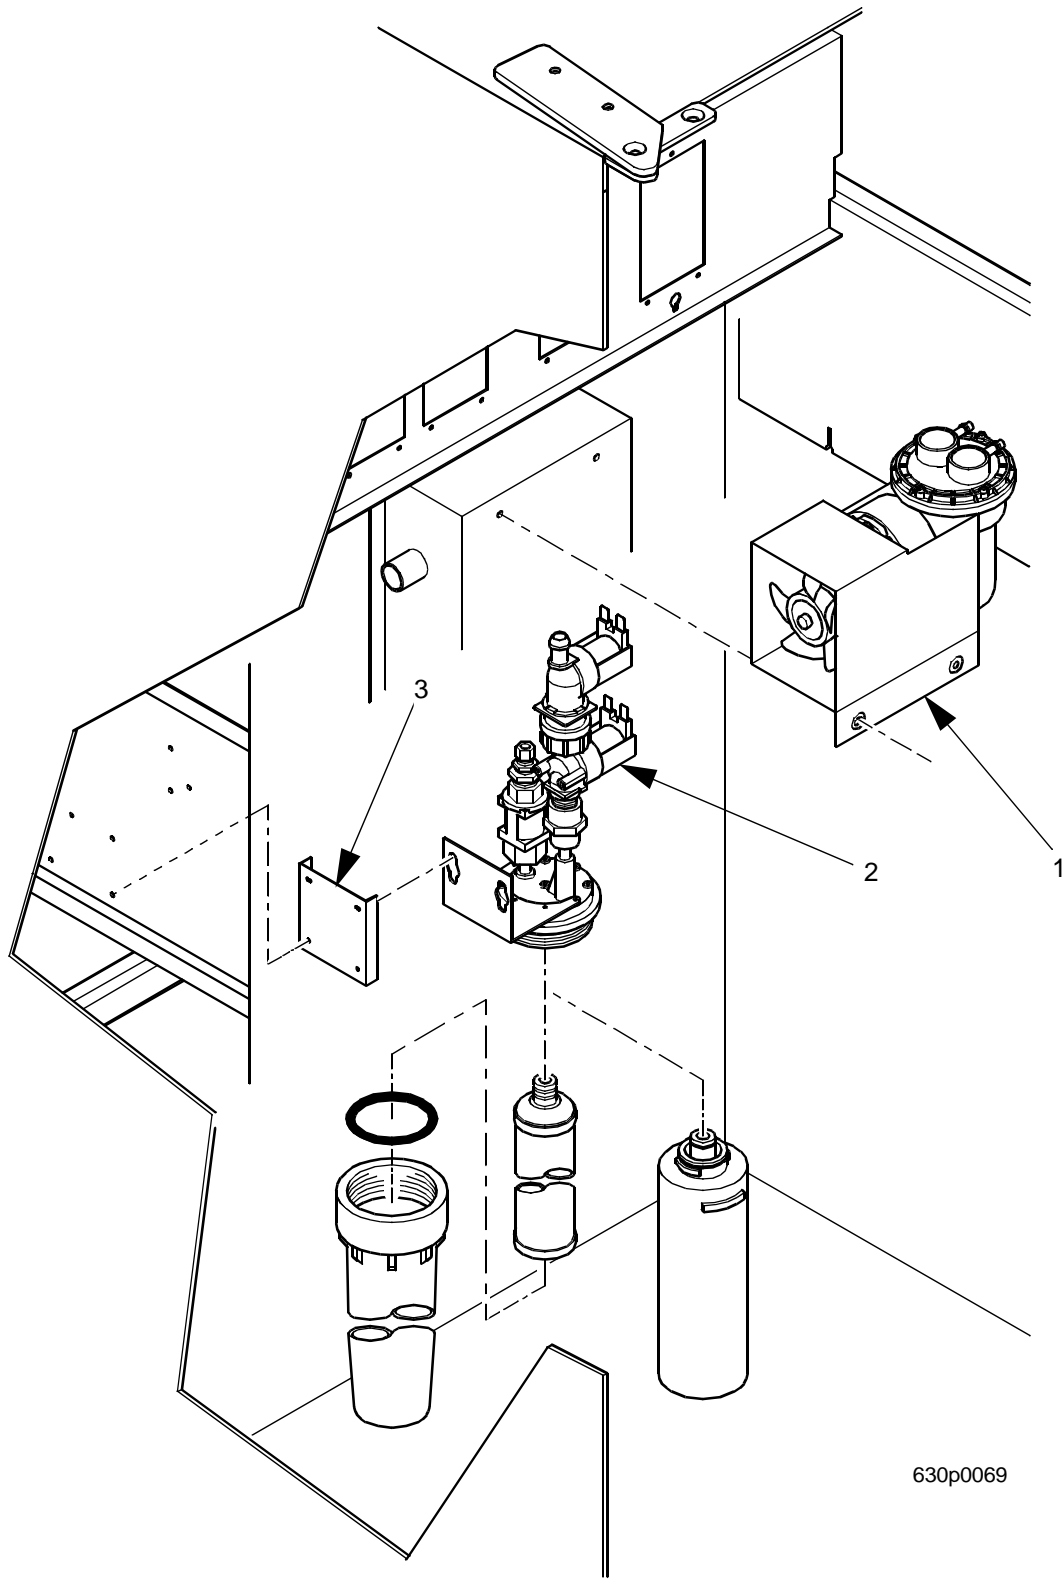

EuroDrink Parts Manual

634p0053a

Figure 30. Cabinet Assembly - Part 4

EuroDrink Parts Manual

TABLE 30. CABINET ASSEMBLY - PART 4

INDEX	PART NUMBER	DESCRIPTION	QTY
1	-	CANISTER MOTOR AND PLATE ASSEMBLIES (TABLE 54)	-
2	-	CANISTER SUPPORT ASSEMBLY (FIGURE 66)	-
3	6261420	CUP DELIVERY ASSEMBLY-DOM (USA, LATIN AMERICA 120, BRAZIL 120, ARGENTINA) (FIGURES 73, 74)	1
	6261409	CUP DELIVERY ASSEMBLY-U.K. (UK, SWEDEN, BRAZIL 230, LATIN AMERICA 230, AUSTRALIA, NEW ZEALAND, SINGAPORE) (FIGURES 73, 74)	
	6261410	CUP DELIVERY ASSEMBLY-FRANCE (FRANCE, BELGIUM) (FIGURES 73, 74)	
	6261413	CUP DELIVERY ASSEMBLY-FINAL-GERMAN (GERMANY) (FIGURES 73, 74)	
4	6551014	SUPPORT ASSEMBLY-CUP STATION (FIGURE 75)	1
5	6231536	MUG SENSOR & BRACKET ASSEMBLY (FIGURE 75)	OPT
6	6231223	OVERFLOW SWITCH ASSEMBLY (FIGURE 75)	1
7	6341027	BRACKET - TUBE RETAINER	1
8	6341007	BRACE - CANISTER SUPPORT	1