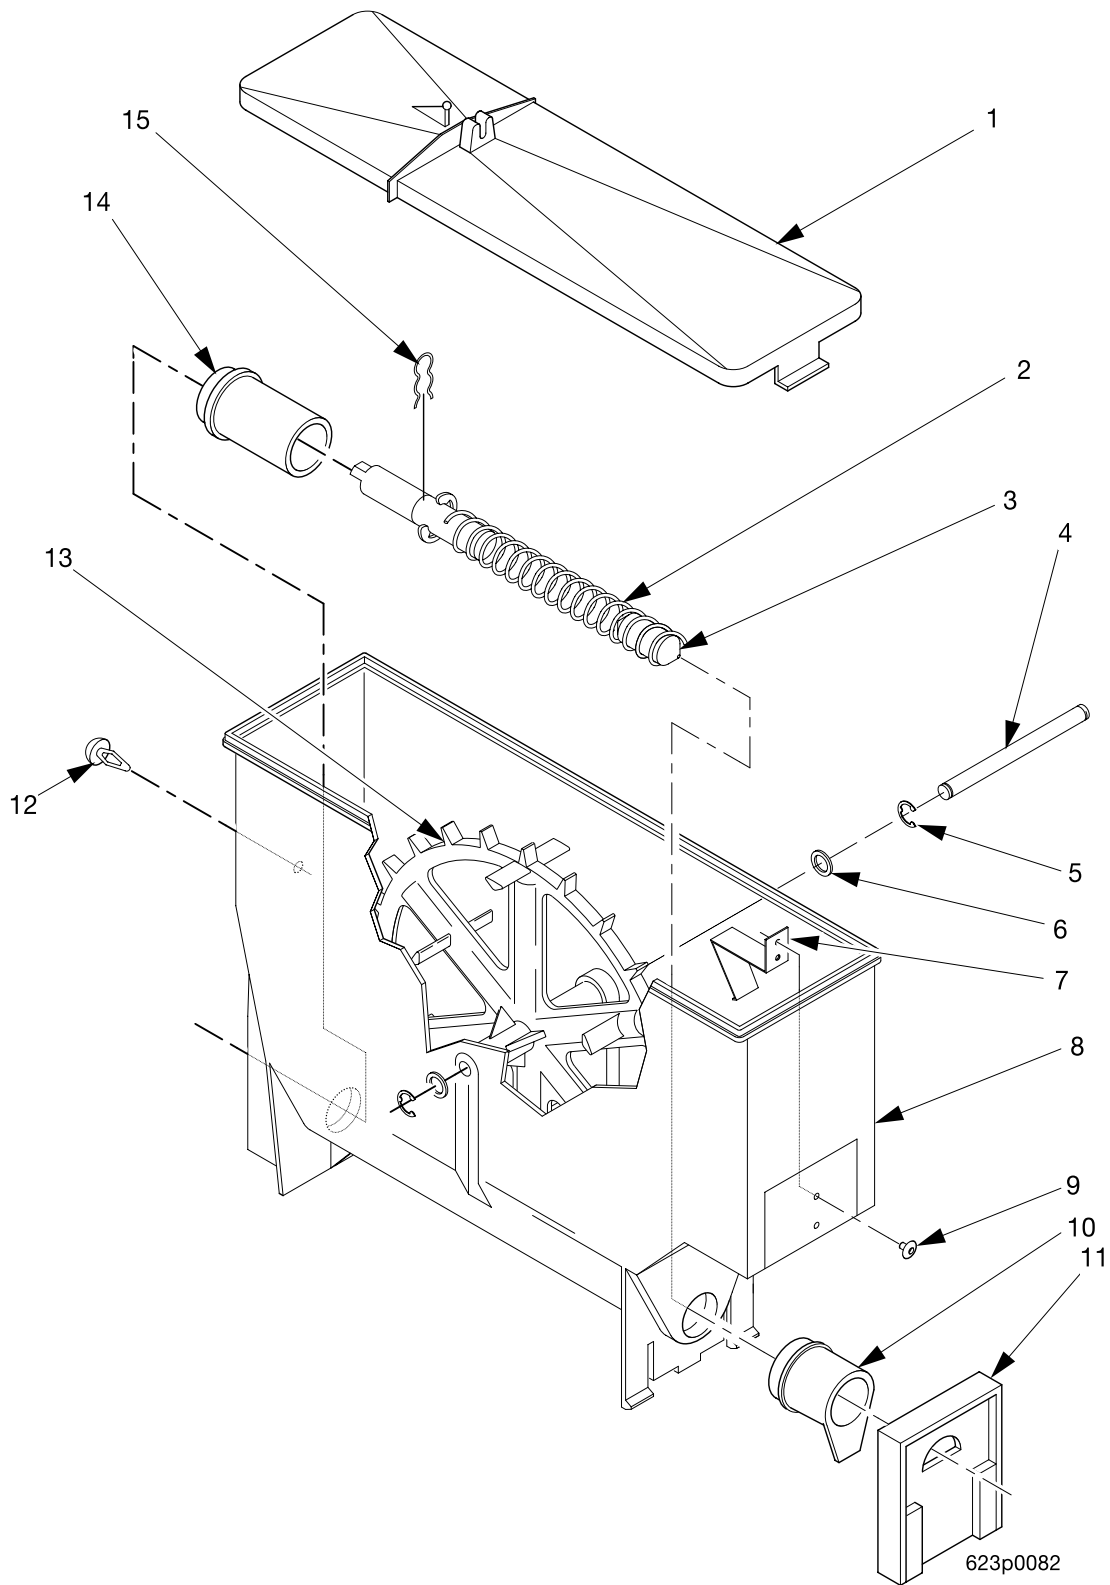

EuroDrink Parts Manual

Figure 59. Canister Assembly 6537024

EuroDrink Parts Manual

TABLE 59. CANISTER ASSEMBLY 6537024

INDEX	PART NUMBER	DESCRIPTION	QTY
-	6537024	CANISTER ASSEMBLY - SOUP/6TH PRODUCT	-
1	6237023	LID - CANISTER	1
2	6537018	AUGER AND SHAFT ASSEMBLY (INCLUDES THE NEXT 3 ITEMS)	1
-	6537017	AUGER-CANISTER	1
-	6237025	RETAINING RING-"E"-.500	1
-	6337016	SHAFT-AUGER-LONG	1
3	6537021	PLUG - AUGER	1
4	6237167	SHAFT - CANISTER	1
5	9900415	RETAINING RING REINF E TYP.1	2
6	6237116	WASHER - SEAL - WEAR PLATE	2
7	6237108	SPRING - THUMPER	1
8	6237177	BASE - CANISTER - THUMPER	1
9	6537026	ALUMINUM CAP RIVET - .187 DIA	2
10	6537014	NOZZLE - DISPENSING - CANISTER	1
11	6537013	GATE - NOZZLE - PLASTIC	1
12	6237053	FASTENER - PUSH IN	1
13	6237181	MIXING WHEEL	1
14	6237014	BEARING - CANISTER	1
15	6337020	CLIP - SPRING	1