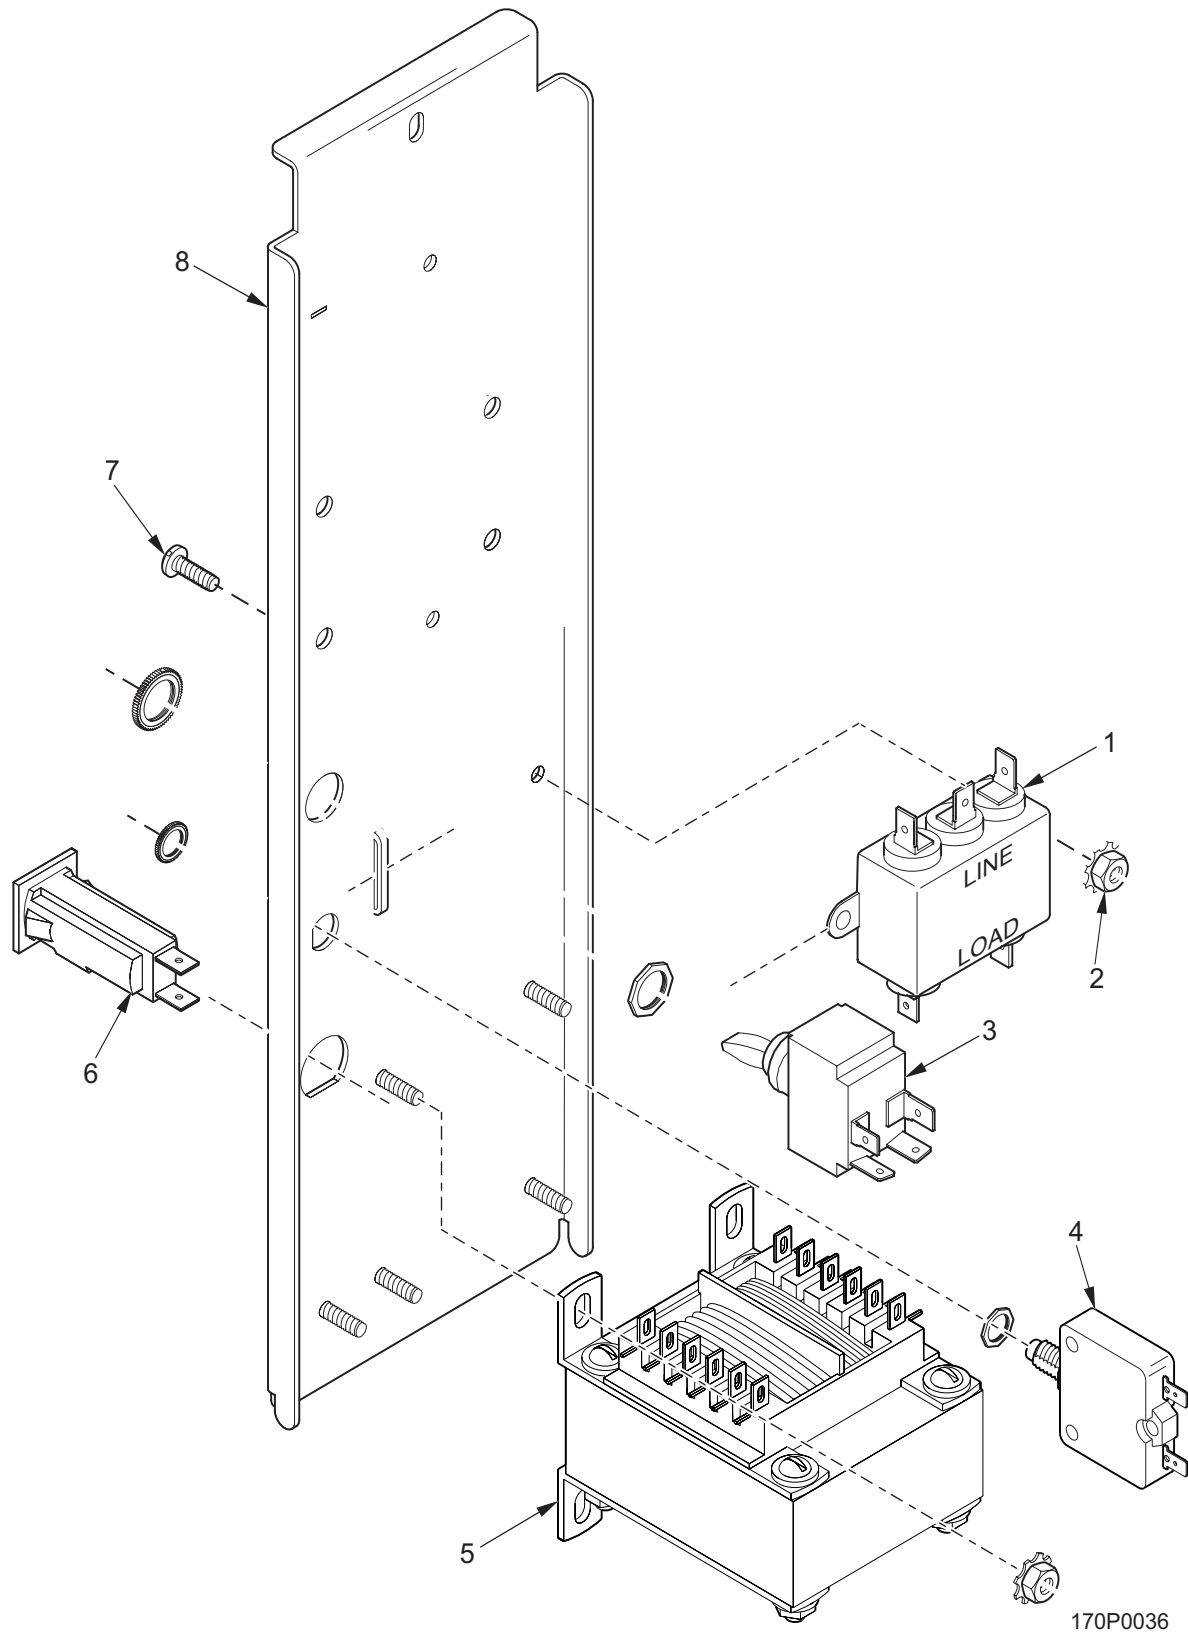

EuroDrink Parts Manual

Figure 39. Power Panel Assembly - All 115 V

EuroDrink Parts Manual

TABLE 39. POWER PANEL ASSEMBLY - ALL 115 V

INDEX	PART NUMBER	DESCRIPTION	QTY
-	1701015	POWER PANEL ASSEMBLY - DOMESTIC	-
1	9989100	INTERFERENCE FILTER	1
2	9900081	NUT - #8-32 KEPS ZINC PLATE	6
3	9984629	SWITCH - TOGGLE - DPST - 20 AMP	1
4	9989672	BREAKER - 15 AMP	1
5	9989046	24 V TRANSFORMER - DUAL PRI. - .187 TERM	1
6	9989674	CIRCUIT BREAKER - 4 AMP	1
7	1211110	8-32 X 1/4 RHS MACH SCREW - Z.P.	6
8	1701025	PLATE - HOUSING - PANEL	1
-	6849015	JUMPER - POWER SWITCH (MEXICO) - (NOT SHOWN)	1
-	9989110	FILTER - POWER LINE - EMI (MEXICO) - (NOT SHOWN)	1