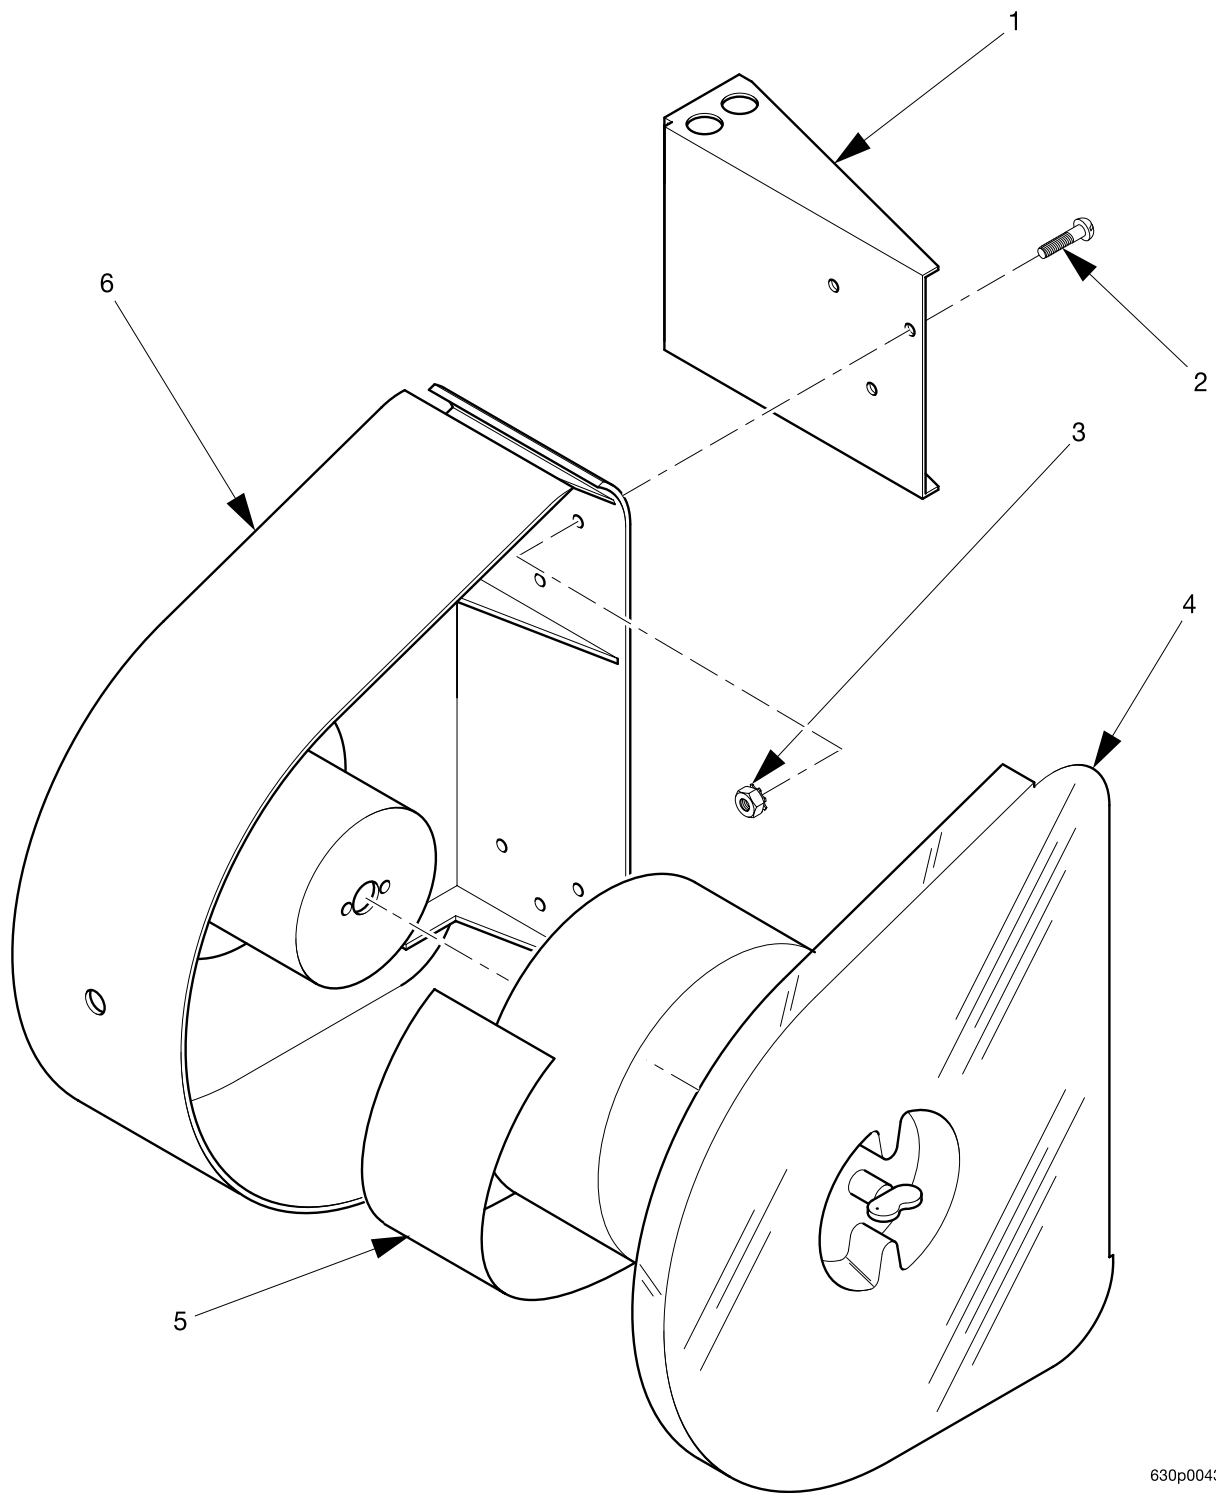

EuroDrink Parts Manual

630p0043

Figure 48. Filter Paper Housing and Cover

EuroDrink Parts Manual

TABLE 48. FILTER PAPER HOUSING AND COVER

INDEX	PART NUMBER	DESCRIPTION	QTY
-	6234622	PAPER ROLL ASSEMBLY (INCLUDES INDEX NUMBER 1, 2, 3, 5, AND 6)	1
1	6234625	BRACKER - PAPER ROLL	1
2	9900020	SCREW - #8-32 X 1/2 RHS MACH. ZINC	3
3	9900081	NUT - #8-32 KEPS ZINC PLATE	3
4	6154238	COUVER ASSEMBLY - FILTER PAPER HOUSING	1
5	6234630	HOUSING ASSEMBLY - FILTER PAPER	1
6	6134234	RECEP 1/4 TURN #82-35-302-15 (NOT SHOWN)	1
-	P6104459	FILTER PAPER PACKAGE ASSEMBLY	*