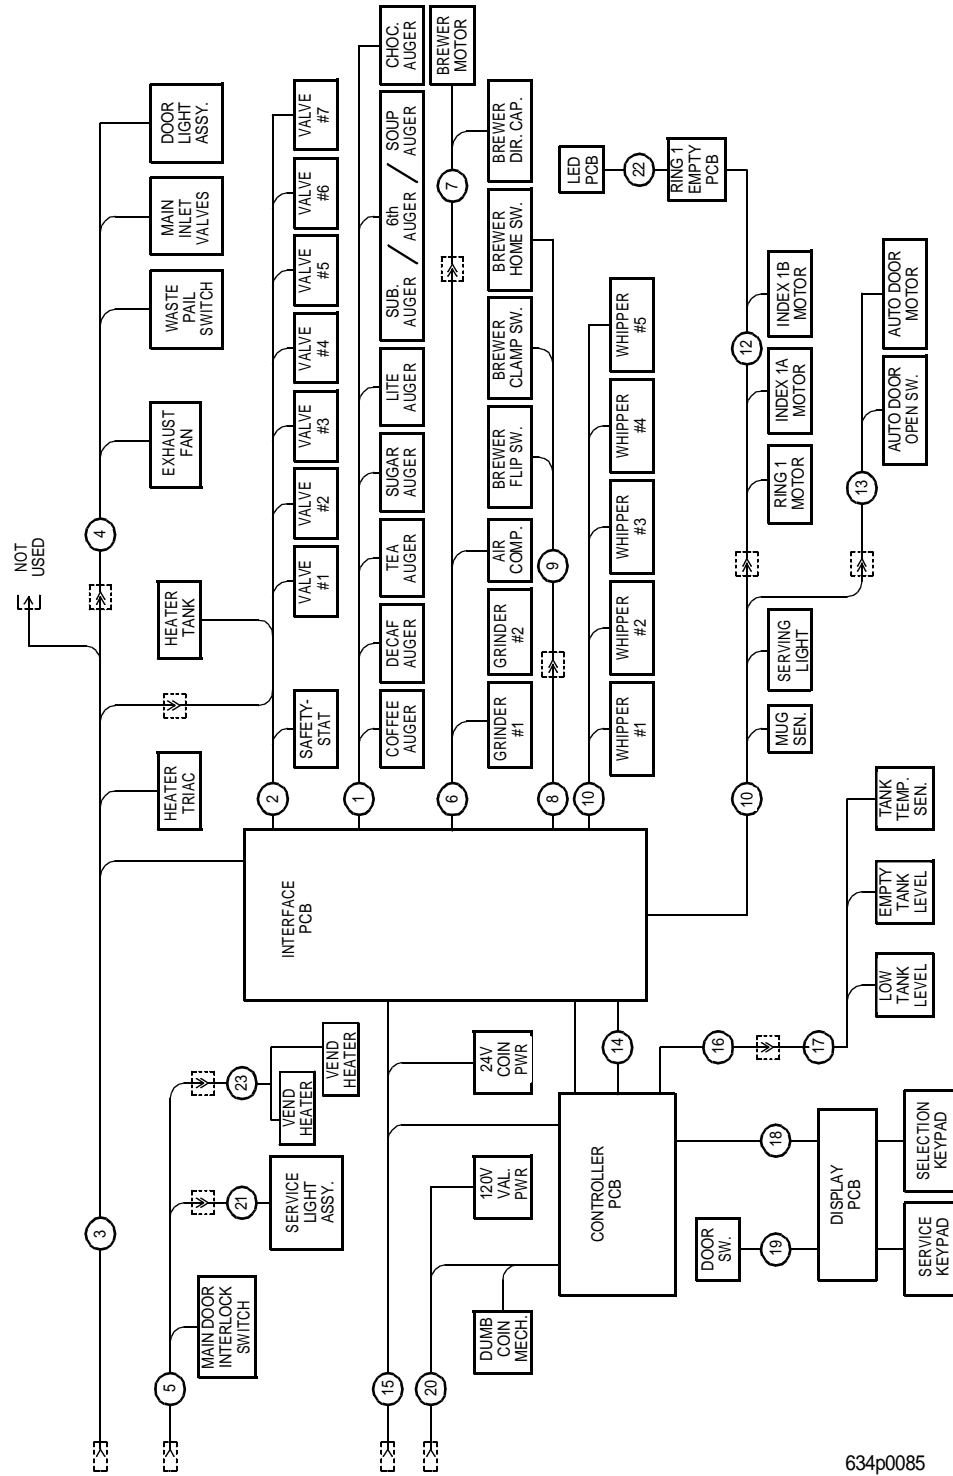

*** 2 PER VALVE ASSEMBLY**

EuroDrink Parts Manual

634p0085

Figure 87. Overall Wiring Harnesses

EuroDrink Parts Manual

TABLE 87. OVERALL WIRING HARNESSSES

INDEX	PART NUMBER	DESCRIPTION	634	636
1	6339001	HARNESS - HDC AUGERS		
2	6339019	HARNESS - HDC VALVES AND HEATER		
3	6339004	HARNESS - HDC - AC1		
4	6559007	HARNESS - HDC - AC2		
5	1579010	JUMPER - INTERLOCK - DOMESTIC		
6	6339003	HARNESS - BREW AND GRIND		
7	6239016	HARNESS - BREWER		
8	3639015	HARNESS - PCB TO BREW SWITCHES		
9	6239016	HARNESS - BREWER		
10	6339005	HARNESS - HDC DC - CABINET		
11	-	NOT USED		
12	6269013	HARNESS - CUP MECHANISM		
13	6239026	HARNESS - AUTO DOOR		
14	1579008	CABLE - RIBBON - 16 CONDUCTOR		
15	9989750	HARNESS - 24 VAC - PCB & COIN POWER		
16	6339009	JUMPER - PCB TO FLOAT SWITCHES		
17	6339021	HARNESS - FLOAT SWITCHES		
18	6339017	FLAT CABLE - DISPLAY TO CONTROLLER		
19	1579009	JUMPER - MONETARY DOOR SWITCH		
20	1579003	HARNESS - COIN MECHANISM		
21	6339007	JUMPER - CABINET SERVICE LIGHT		
22	6233106	HARNESS - CUP DETECTOR LED		
-	1679005	FLUORESCENT LIGHT FILTER - 120/230		
-	1475119	JUMPER - GROUND WIRE		
-	1579005	HARNESS - MARS PULSE VALIDATOR		
-	1579006	HARNESS - MAKKA PULSE VALIDATOR		
-	1579018	HARNESS - DATA PRINTER INTERFACE		
-	1679056	HARNESS - DEX PRINTER INTERFACE		
-	1579028	HARNESS - SERIAL VALIDATOR		
-	1579031	JUMPER - VALIDATOR - MARS - 24V		
-	1579032	HARNESS - SERIAL VALIDATOR - 24V		
-	1579034	HARNESS - FOR BA30/32 A - MDB		
-	1579050	HARNESS - MDB - FOR CONLUX 2000		