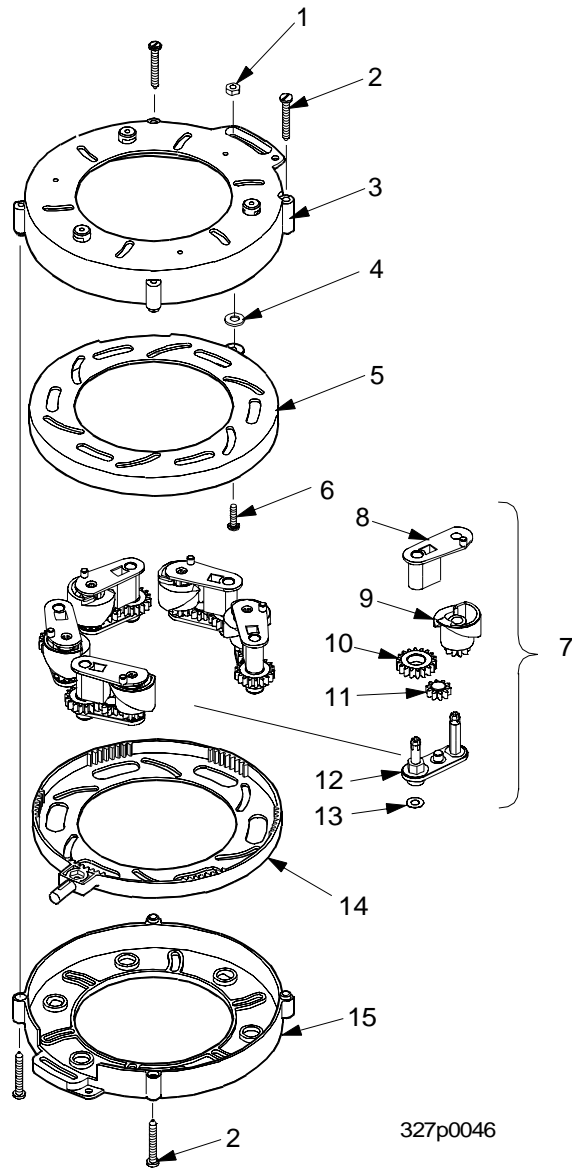

EuroDrink Parts Manual

639p0012

Figure 17. Mechanism Assembly

EuroDrink Parts Manual

TABLE 17. MECHANISM ASSEMBLY

INDEX	PART NUMBER	DESCRIPTION	QTY.
-	6263001	MECHANISM ASSY - 7 COLUMN	1
	3283018	MECHANISM ASSY - 18 OZ - 7 COLUMN	
1	6233010	COVER - END	2
2	6233013	DRIVER - GENEVA	2
3	6269013	HARNESS - CUP MECHANISM	1
4	6233014	INDEX PLATE - GENEVA	2
5	6233019	BRACKET - MECH.MOUNTING - LEFT	1
6	6263003	PLATE - BASE - 7 COLUMN	1
7	1577038	MOTOR & PC BOARD ASSEMBLY	2
8	6233056	MOTOR & CRANK ARM ASSY	1
9	6333008	CUP RING ASSY - UNIVERSAL	1
10	6233057	MTG BRACKET ASSY - RIGHT (FIGURE 19)	1
11	3283058	CAM	1
12	6233032	ACTUATOR - CUP RING	1
13	4733035	SPRING - CUP RELEASE ARM	1
14	6233105	PCB ASSY - DETECTOR CUP SENSOR	1
15	6233106	NARNESS - CUP DETECTOR/LED JUMPER	1
16	6233107	PCB ASSY - DETECTOR CUP SENSOR	1
17	6233012	COVER - CENTER	1

EuroDrink Parts Manual

Figure 18. Cup Ring Assembly

EuroDrink Parts Manual

TABLE 18. CUP RING ASSEMBLY

INDEX	PART NUMBER	DESCRIPTION	QTY.
-	6333008	CUP RING ASSEMBLY - UNIVERSAL	REF
1	3143011	NUT #8-32 SELF LOCKING	1
2	6332052	SCREW - #8-16 X 1.25 PHS - PLASTITE	4
3	6333004	HOUSING - CUP RING	1
4	6114121	WASHER ROLLER	1
5	6333011	ADJUSTER RING - INTERNAL	1
6	3143009	SCREW #8-32 X .50 PHS W/LW	1
7	6333007	CAM & GEAR ASSEMBLY	6
8	6333006	RETAINER - CAM	6
9	6333012	CAM - CUP - UNIVERSAL	6
10	6233126	GEAR - 18 TOOTH	6
11	6233127	GEAR - 10 TOOTH	6
12	6333005	ARM - CAM	6
13	6234628	WASHER - PAPER MECH.	6
14	6333010	GEAR RING - INTERNAL	1
15	6333009	HOUSING - CUP RING	1

Figure 19. Cup Mechanism Mounting Bracket Assembly

EuroDrink Parts Manual

TABLE 19. CUP MECHANISM MOUNTING BRACKET ASSEMBLY

INDEX	PART NUMBER	DESCRIPTION	QTY.
-	6233057	MOUNTING BRACKET ASSEMBLY - RIGHT (SHOWN)	REF
1	4041241	NUT - 1/4 20 SELF LOCKING	1
2	6233018	BRACKET - MECH MOUNTING - RIGHT	1
-	6233019	BRACKET - MECH MOUNTING - LEFT (NOT SHOWN)	1
3	6233037	LATCH	1
4	6233021	SCREW-1/4 X 20 X .5 HEX HD	1
5	2301057	SPRING ELEVATOR STOP	1
6	6233028	BUSHING	1