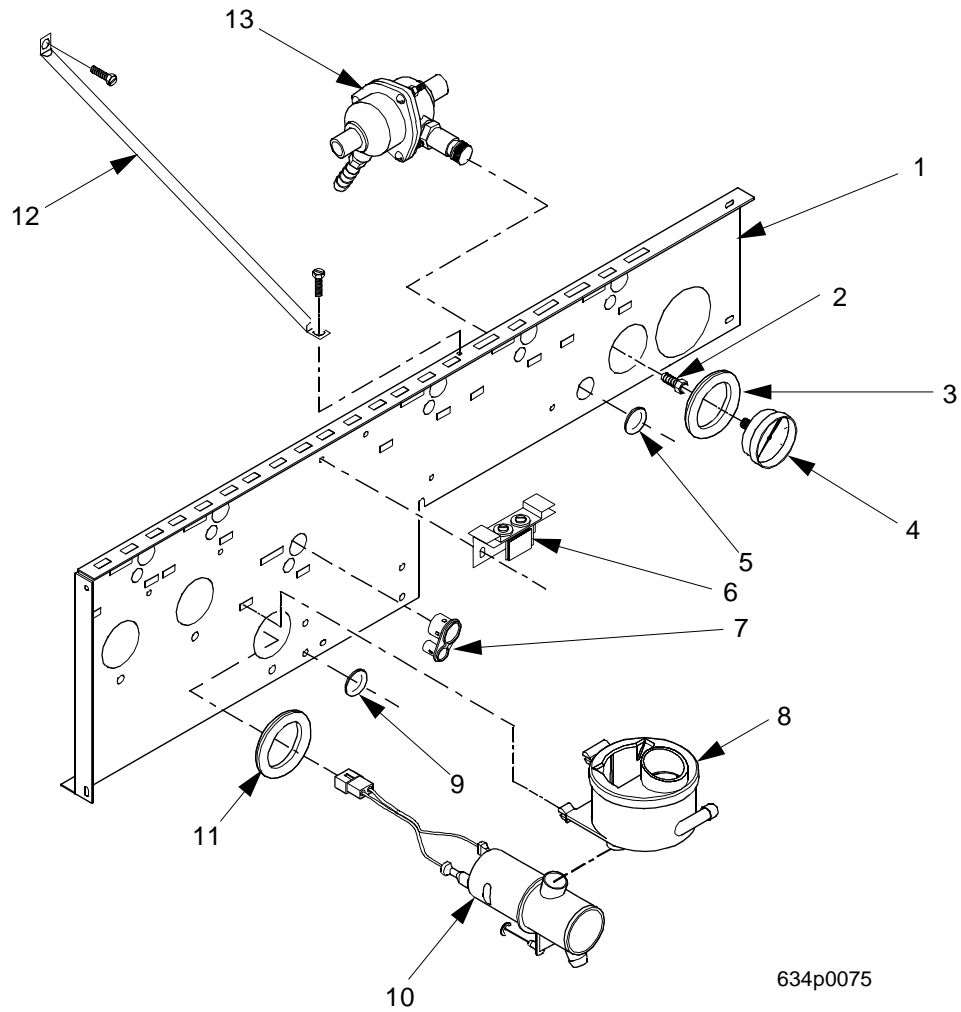

EuroDrink Parts Manual

Figure 66. Support Channel Assembly

EuroDrink Parts Manual

TABLE 66. SUPPORT CHANNEL ASSEMBLY

INDEX	PART NUMBER	DESCRIPTION	QTY
1	6261117	CHANNEL ASSEMBLY - CANISTER SUPPORT	1
2	6204215	FITTING - 1/4 BARB X 1/8 FEMALE - NPT *	1
3	6237051	GROMMET - GAGE MOUNTING*	1
4	6108065	GAUGE - COMPRESSOR *	1
5	6237052	GROMMET - REGULATOR MOUNTING *	1
6	6337057	CANISTER SUPPORT ASSEMBLY - LIGHTENER (CONSISTS OF THE FOLLOWING PARTS)	1
7	6237315	RETAINER - TUBE - MIXING BOWL	OPT
8	-	MIXING BOWL ASSEMBLY (FIGURE 68)	-
9	2302223	GROMMET - 3/16	OPT
10	-	WHIPPER ASSEMBLY (FIGURE 70)	-
11	6237115	GROMMET - WHIPPER MOUNTING	OPT
12	6231533	BRACE CANISTER SUPPORT - UPPER	1
13	6234981	REGULATOR ASSEMBLY (FIGURE 67)	1
-	3102447	8-32 X 3/4 PHS TYPE 23 T/C-Z	2
-	6237170	BUSHING - CANISTER	2
-	6337058	BRACKET - CANISTER FRONT	1
-	6237174	SUPPORT - CANISTER FRON	1
-	6237356	VIBRATION ISOLATOR - .375 DIA	2