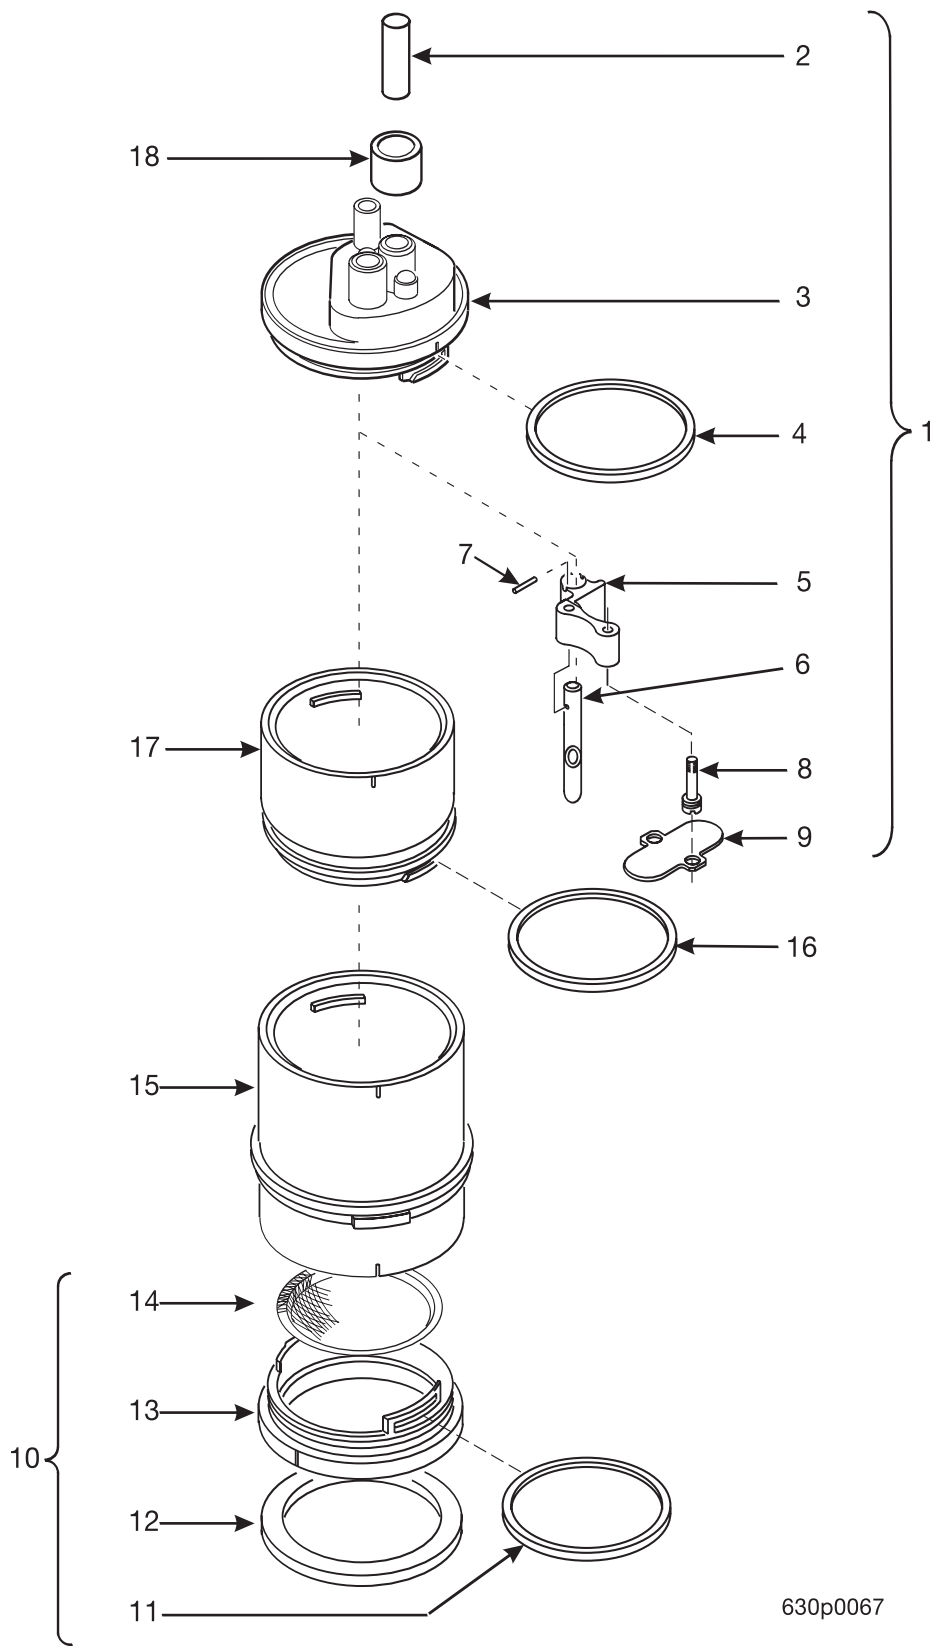

EuroDrink Parts Manual

630p0067

Figure 44. Barrel Assembly - Single Brewer

EuroDrink Parts Manual

TABLE 44. BARREL ASSEMBLY - SINGLE BREWER

INDEX	PART NUMBER	DESCRIPTION	QTY
-	6234328	BARREL ASSEMBLY - SINGLE BREWER	REF
1	6134152	MANIFOLD ASSEMBLY - HOSE-BREW BARREL (INCLUDES INDEX NUMBERS 2 THROUGH 9)	1
2	6134192	PLUG BREWER MANIFOLD	1
3	6134178	MANIFOLD & INSERT ASSEMBLY - BREWER	1
4	6104193	QUAD RING SEAL	1
5	6204229	DEFLECTOR - MANIFOLD	1
6	6134197	TUBE - AIR JET	1
7	6106107	ROLL PIN	1
8	6134173	SHOULDER SCREW	2
9	6134155	VALVE - MANIFOLD - BREWER BARREL	1
10	6234305	LOWER INSERT ASSEMBLY - BREWER BARREL (INCLUDES INDEX NUMBERS 11 THROUGH 14)	1
11	6104193	QUAD RIND SEAL	1
12	6234375	SEAL - BREWER	1
13	6104181	LOWER INSERT BREWER BARREL	1
14	6234302	SCREEN - BREWER BARREL	1
15	6104184	BREWER BARREL	1
16	6104193	QUAD RING SEAL	1
17	6234213	EXTENTION - BREWER BARREL	1
18	6234207	TUBE - .375 ID X .562 OD X .75 L	1