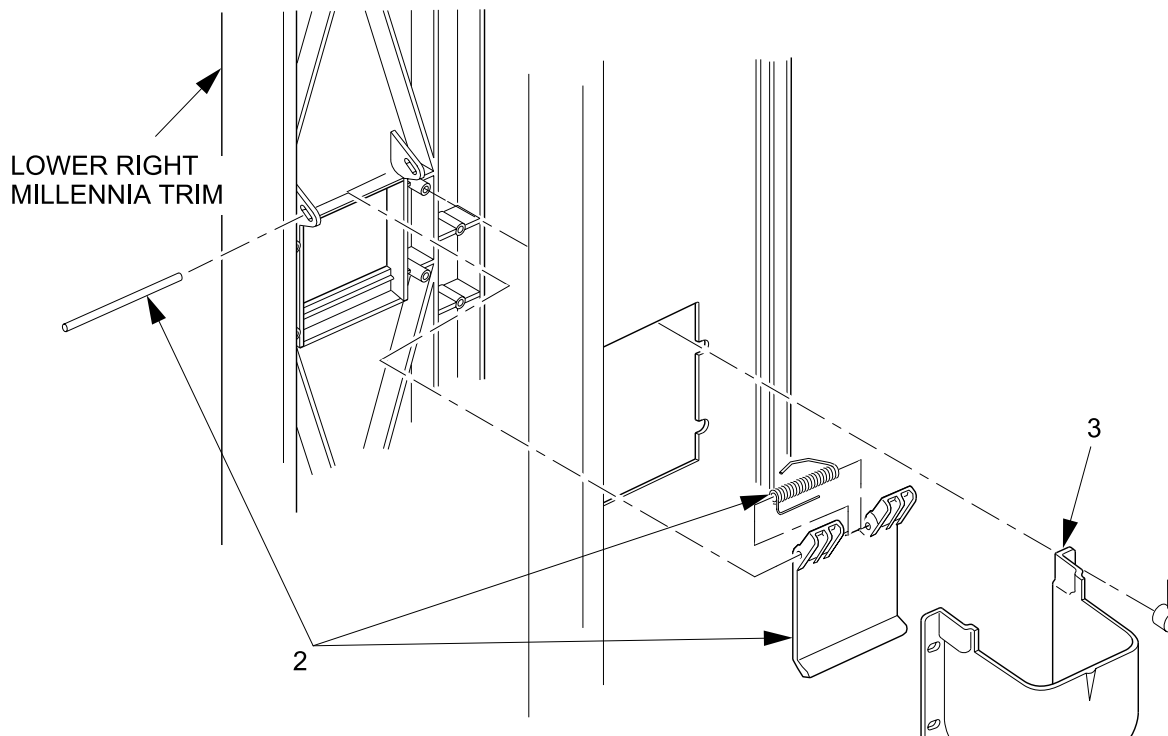

EuroDrink Parts Manual

COIN RECEPTACLE ASSEMBLY - STANDARD

Figure 12. Coin Receptacle Assemblies

EuroDrink Parts Manual

TABLE 12. COIN RECEPTACLE ASSEMBLIES

INDEX	PART NUMBER	DESCRIPTION	QTY
1	4245084	SHAFT-DOOR-COIN RETURN	1
2	1572011	TRIM - COIN RECEPTACLE	1
3	4245083	SPRING COIN RETURN DOOR	1
4	4245082	GATE COIN RETURN	1
5	1572010	CUP-COIN RETURN	1
6	2302053	SPACER CUP	4