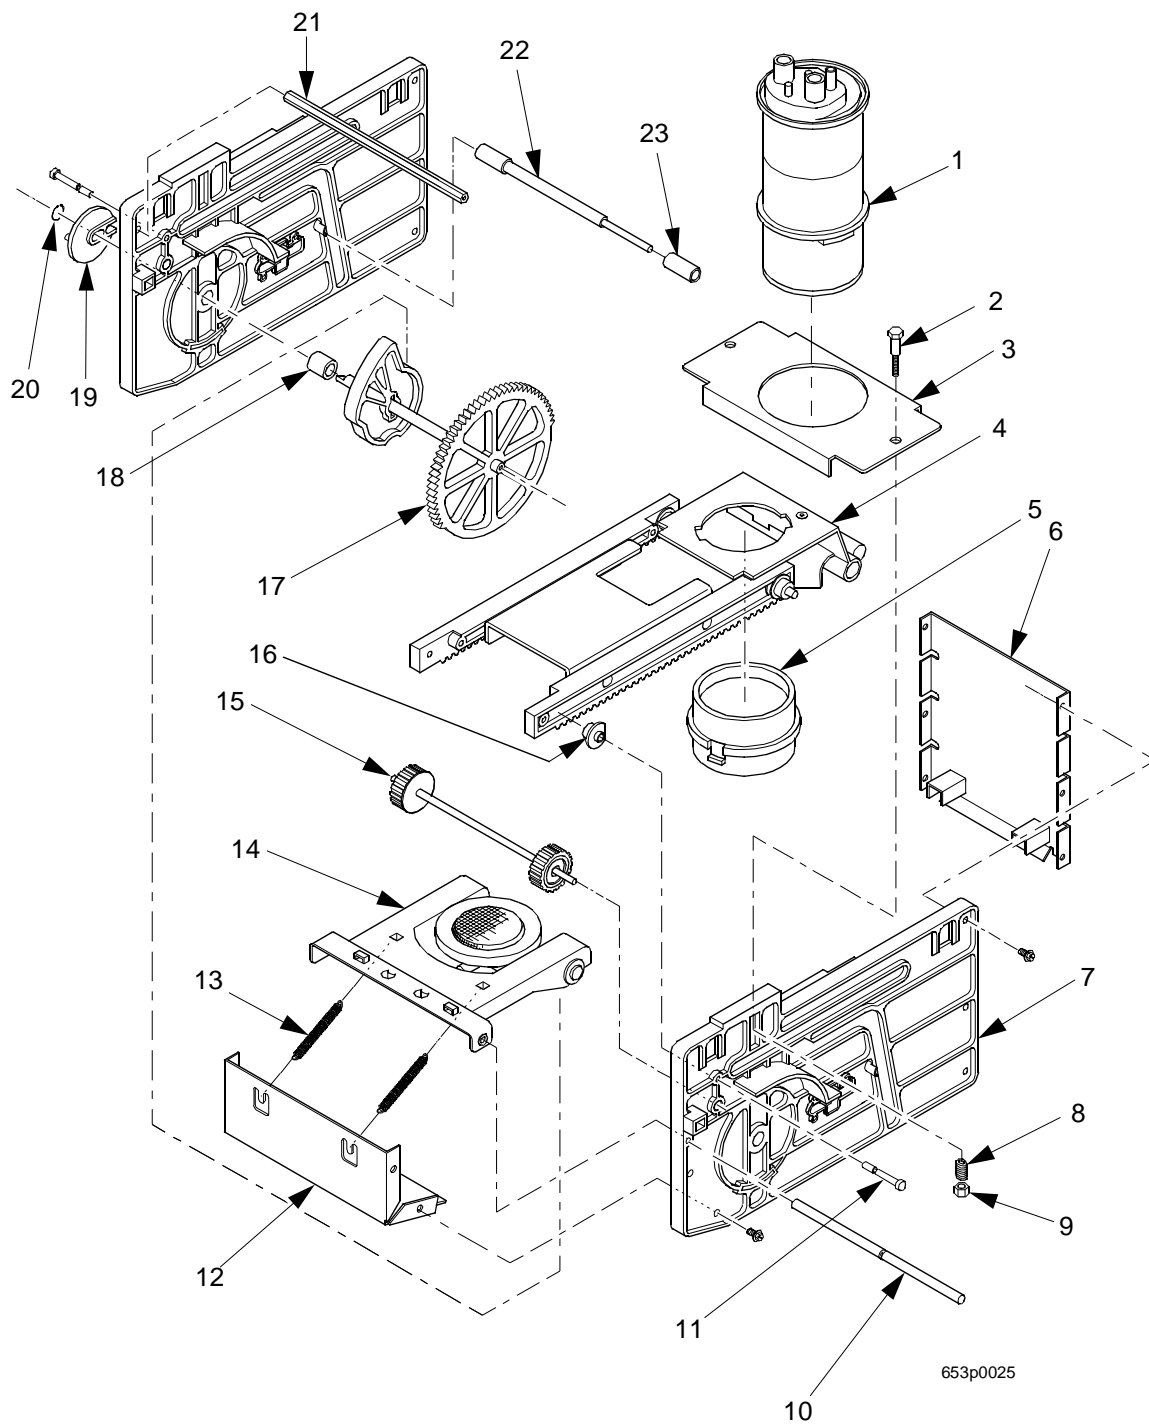

EuroDrink Parts Manual

Figure 42. Single Brewer Assembly (No Filter)

EuroDrink Parts Manual

TABLE 42. SINGLE BREWER ASSEMBLY (NO FILTER)

INDEX	PART NUMBER	DESCRIPTION	QTY
1	6234328	BARREL ASSEMBLY - BREWER (FIGURE 44)	REF
2	6234301	BARREL SUPPORT - BREWER	1
3	6234288	BOLT - 1/4-20 X 1 1/2	1
4	6234001	RACK ASSEMBLY (FIGURE 45)	2
5	6234271	SHAFT - FLIP TOP	1
6	6234270	BASKET - BREWER	1
7	6234225	ROLLER - STOP	2
8	6234215	SPRING - BREWER	2
9	6234295	WALL ASSEMBLY - REAR	1
10	6234273	SCREW - #8-32 X .38 HHS W/LW	12
11	6234223	SIDEWALL - BREWER	2
12	4234308	PIN-ROLLER - SIDEWALL	2
13	6234289	SHAFT - SWING ARM	1
14	6234008	LOCKNUT - #1/4-20	2
15	6234220	GEAR & CAM ASSEMBLY	1
16	6234293	WALL ASSEMBLY - BOTTOM - FRONT	1
17	6234205	SPACER - SINGLE BREWER	1
18	6234200	SPRING	2
19	6234205	SWING ARM ASSEMBLY (INCLUDES INDEX NUMBERS 20 THROUGH 25)	1
20	6234243	EXT. SPRING - SWING ARM	2
21	6234002	SHAFT - RETAINER - .125 DIA	2
22	6234240	SWING ARM ASSEMBLY	1
23	6234375	FUNNEL - COFFEE	1
24	6334019	SEAL - BREWER	1
25	6334019	FILTER SUPPORT - 30 MESH	1
26	6234303	DRIVE CONNECTION - BREWER	1
27	6234222	RETAINING RING - .375 DIA	1
28	6234803	ROLLER - BREWER	2
29	6234007	SPACER - CAM	1
30	6234104	PINION GEAR ASSEMBLY	1
-	6231197	LABEL - CAUTION: HOT WATER HAZARD (AUS./N.Z./U.K./U.S.)	1
	6231213	LABEL - CAUTION: HOT WATER HAZARD (GER)	
	6232293	LABEL - CAUTION: HOT WATER HAZARD (ARG./MEX./SP.)	
	6231220	LABEL - CAUTION: HOT WATER HAZARD (FR.)