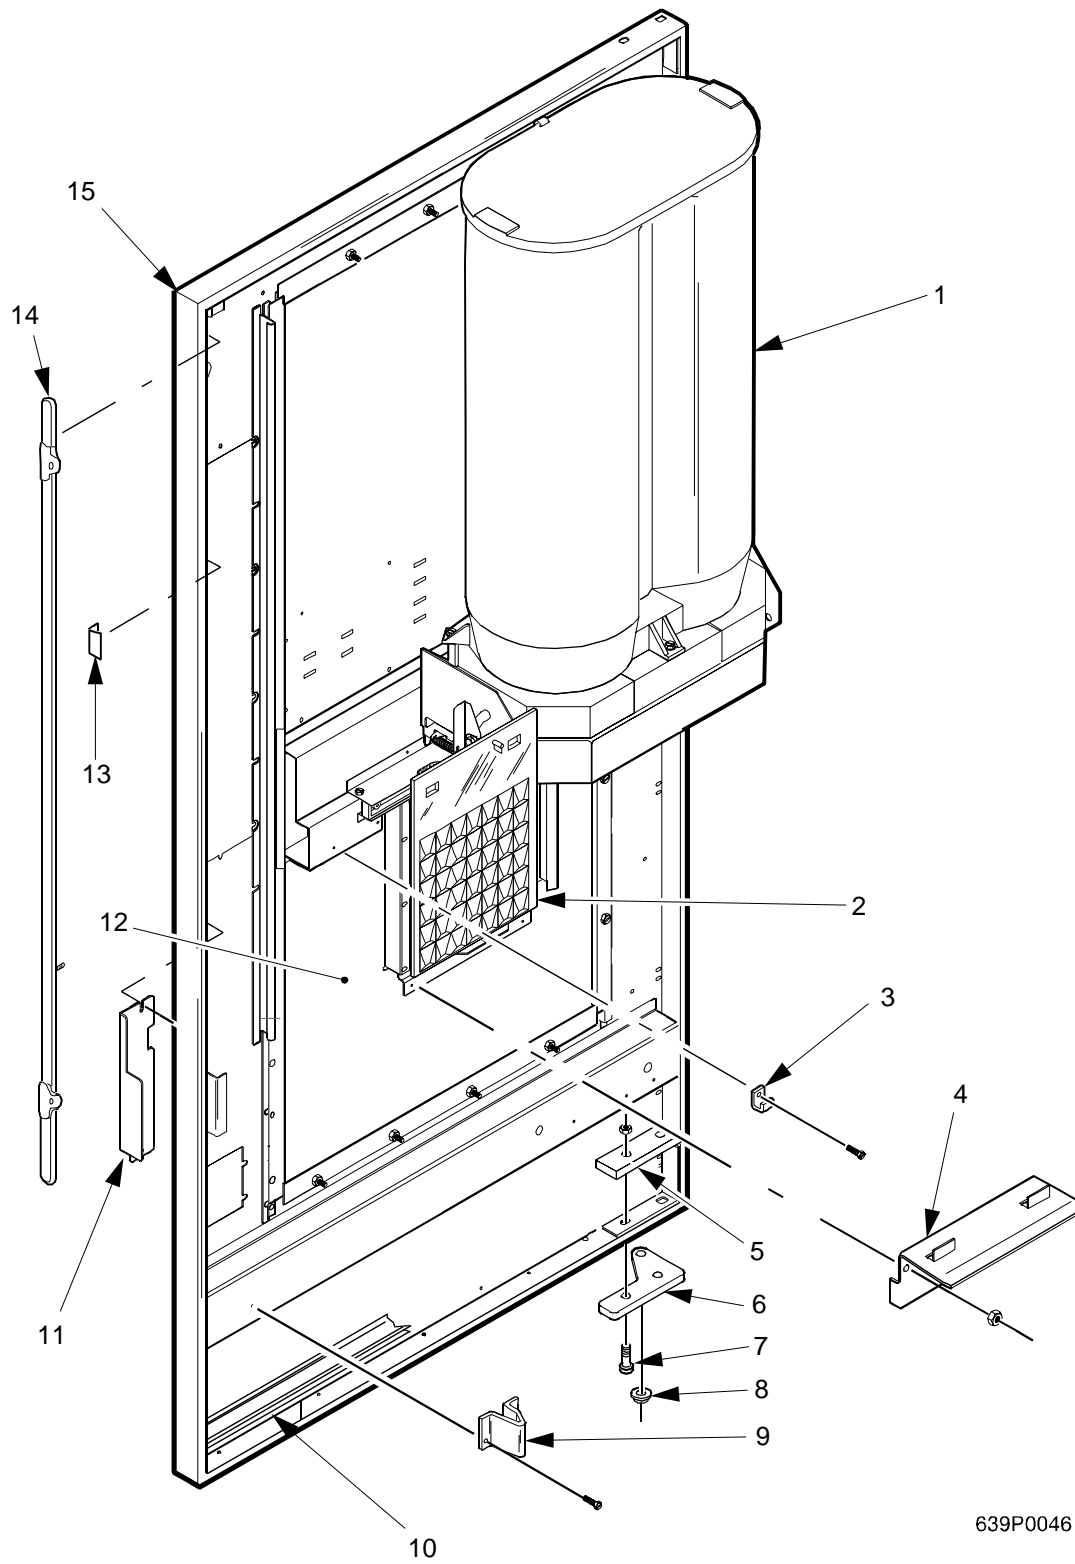

EuroDrink Parts Manual

639P0046

Figure 8. Door Assembly Interior - All Styles

EuroDrink Parts Manual

TABLE 8. DOOR ASSEMBLY INTERIOR - ALL STYLES

INDEX	PART NUMBER	DESCRIPTION	QTY
1	6263000	MECH & CANISTER ASSEMBLY S-7 (FIGURE 15)	1
2	-	DELIVERY DOOR (FIGURE 20)	1
3	3142138	HANGER CUP STATION	1
4	6342040	LIFT BRACKET-CUP STATION	1
5	6232028	PLATE ASSEMBLY-HINGE MOUNTING	1
6	6232031	HINGE ASSEMBLY-DOOR-LOWER	1
7	6232208	WELD SCREW-#1/4-20 X 1"LG	2
8	4242145	BEARING-THRUST-LOWER HINGE	1
9	6231164	BRACKET-DOOR SUPPORT	1
10	6262046	SANITATION FILLER STRIP	1
11	1572196	CHANNEL-FILLER-LOCK (MILLENNIA STYLE)	1
12	-	CENTER PANEL ASSEMBLY-WITHOUT BACKLIT OPTION (FIGURE 9)	REF
	-	CENTER PANEL ASSEMBLY-WITH BACKLIT OPTION (FIGURE 10)	
	-	HOUSING AND ELECTRICAL COMPONENT ASSEMBLY - 120V - WITH BACKLIT OPTION (FIGURE 11)	
13	1472250	GUIDE-LOCK BAR	1
14	1472178	LOCK BAR ASSEMBLY	1
15	1582069	WELD ASSEMBLY-DOOR-NV BLACK	1