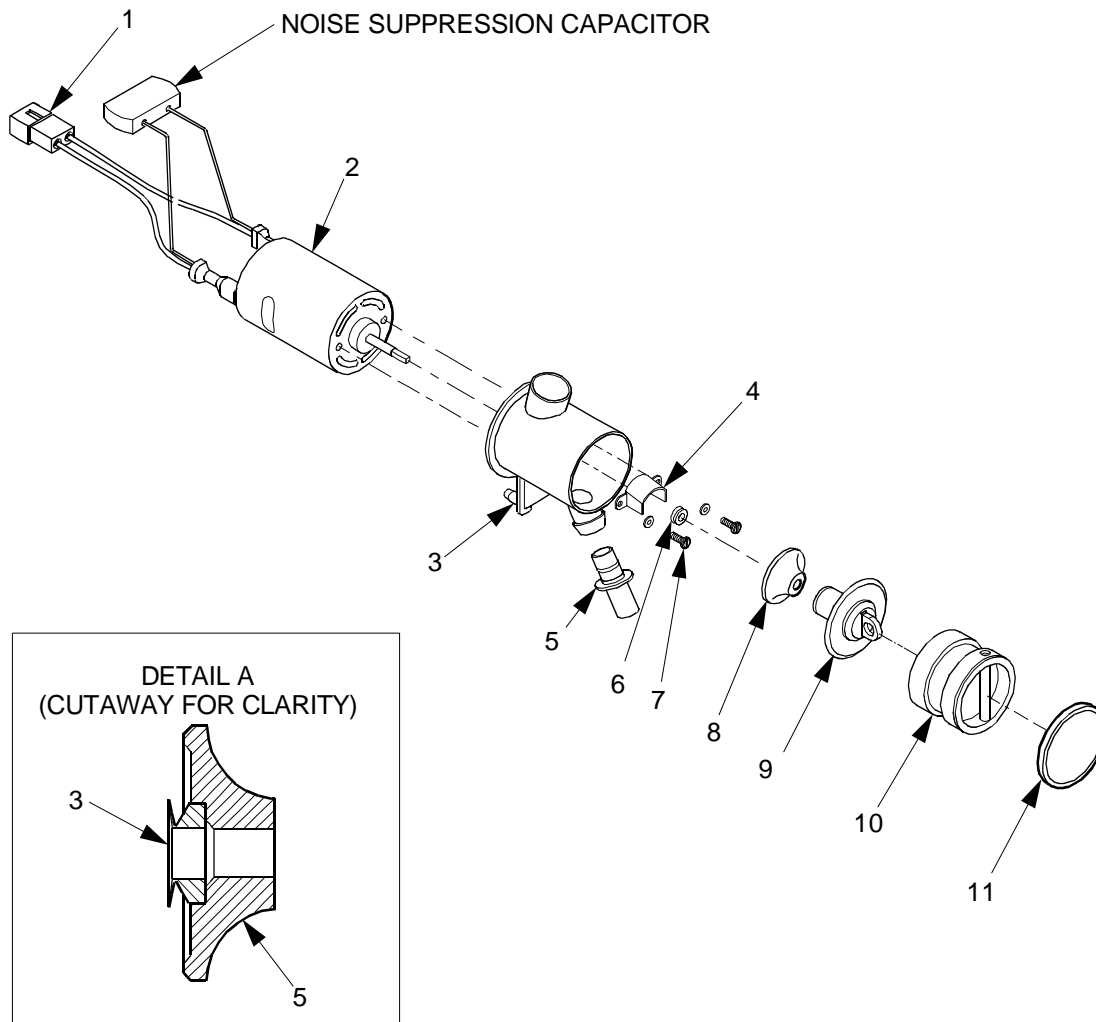

EuroDrink Parts Manual

634p0080

Figure 71. Nestle Whipper Assemblies

EuroDrink Parts Manual

TABLE 71. NESTLE WHIPPER ASSEMBLIES

INDEX	PART NUMBER	DESCRIPTION	QTY
-	6367037	WHIPPER ASSEMBLY - NESTLE - 115 V	REF
	6367020	WHIPPER ASSEMBLY - NESTLE - 230 V	
1	6237155	HARNESS - WHIPPER MOTOR - 115 V	1
	6339025	HARNESS - WHIPPER MOTOR - SUPPRESSION - 230 V	
2	6237111	MOTOR - WHIPPER - 24 VDC	1
3	6237193	HOUSING-WHIPPER	-
4	6337083	SEAL COVER-WHIPPER-NESTLE	-
5	6367040	RESTRICTOR-WHIPPER/NESTLE	-
6	6237110	V RING-SHAFT SEAL	-
7	6237119	SCREW-M3XL.5-6GX6MM-SPH	-
8	6237192	SPACER-WHIPPER	-
9	6367023	DISK ASSEMBLY-WHIPPER/NESTLE	-
10	6367019	PLUG & PIN ASSY-WHIP.-NESTLE	-
11	6337085	COVER-WHIPPER	-