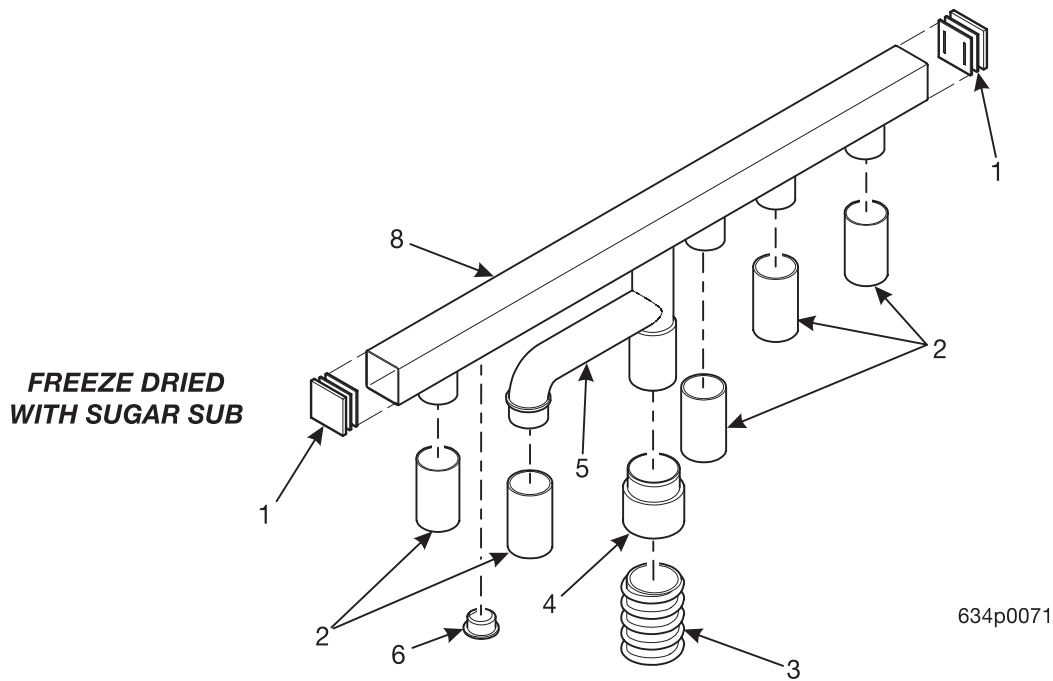

EuroDrink Parts Manual

634p0071

Figure 52. Front Vent Assemblies - Freeze Dry

EuroDrink Parts Manual

TABLE 52. FRONT VENT ASSEMBLIES - FREEZE DRY

INDEX	PART NUMBER	DESCRIPTION
1	6337082	CAP - END VENT
2	6337049	TUBE - EXTENSION - SILICONE
3	6237337	HOSE - EXHAUST - 18" LONG
4	6137157	COUPLING - VENT HOSE
5	6337044	VENT - SUGAR/LIGHTENER ADAPTOR
6	6237301	PLUG - CENTER PULL - .93 (USE WITH DUAL CONDIMENT ONLY)
7	6367003	VENT - F.D. - STANDARD CONDIMENT
8	6367017	VENT - F.D. - WITH SUGAR SUB.

TABLE 52A. USAGE OF FRONT VENT ASSEMBLY ITEMS IN VENT ASSEMBLIES - FREEZE DRY

PART NUMBER	DESCRIPTION	CONTAINS INDEX	QTY
6367016	VENT ASSEMBLY - FD - W/SUGAR SUBSTITUTE	1	2
		2	5
		5	1
		6	1
		8	1
6367014	VENT ASSEMBLY - FD - NO SOUP - NO SUGAR SUB	1	2
		2	5
		5	1
		6	1
		7	1
6367007	VENT ASSEMBLY - FD - W/SOUP - NO SUGAR SUB	1	2
		2	6
		5	1
		7	1