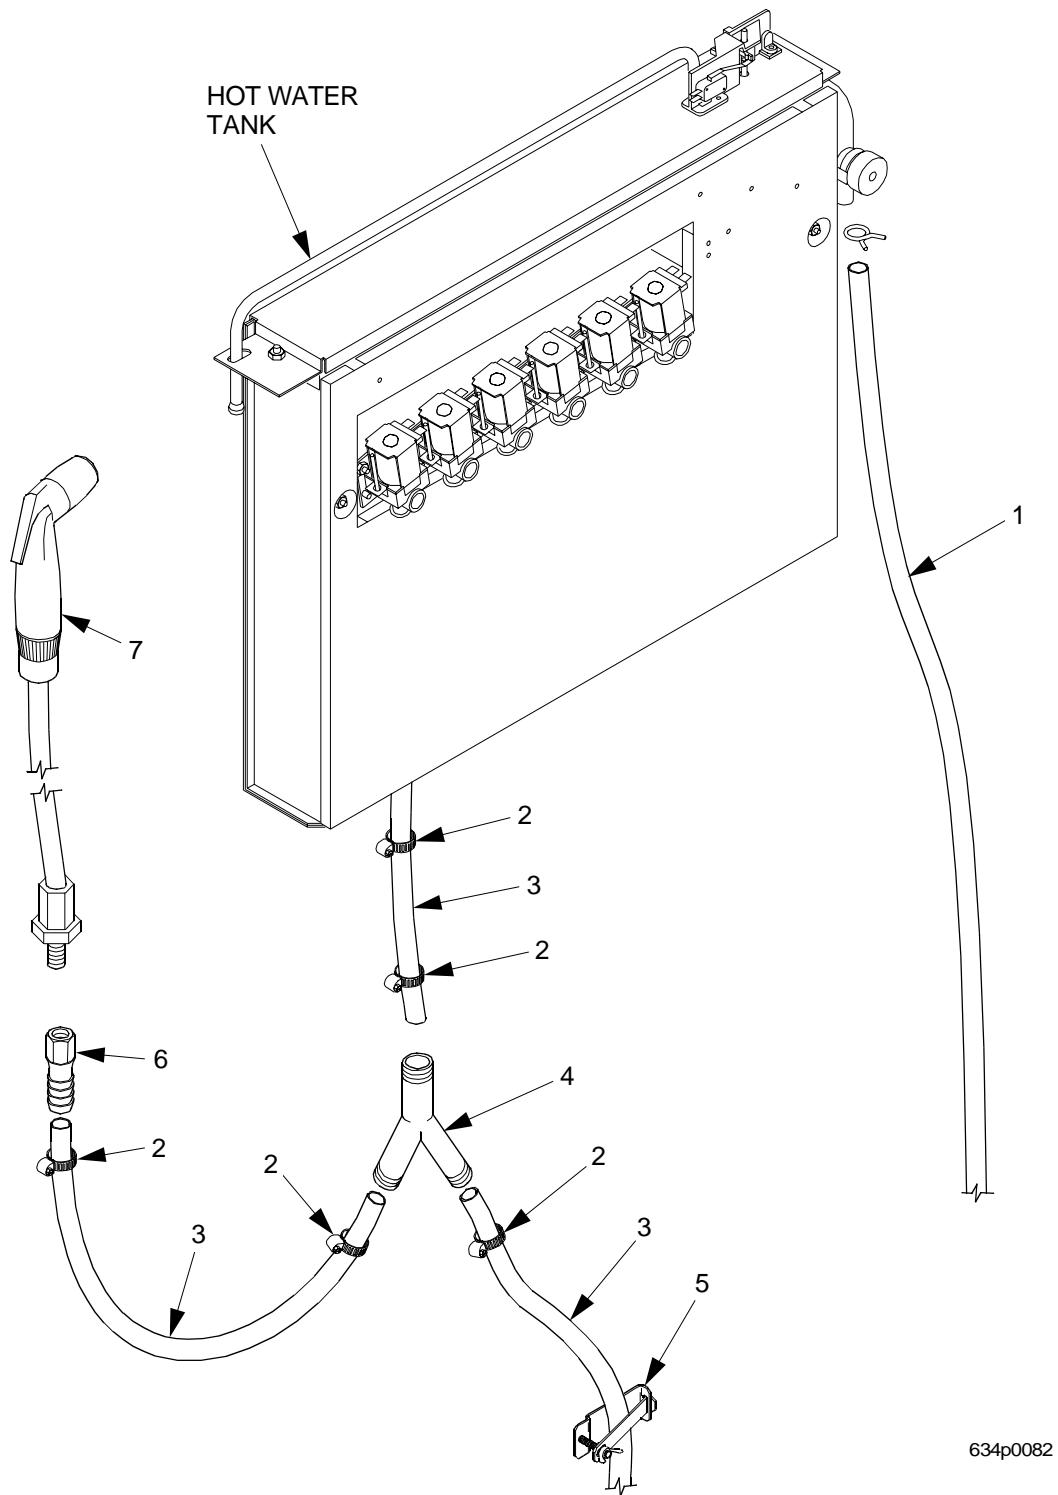

EuroDrink Parts Manual

Figure 83. Spray Hose and Hot Water Tank Overflow

EuroDrink Parts Manual

TABLE 83. SPRAY HOSE AND HOT WATER TANK OVERFLOW

INDEX	PART NUMBER	DESCRIPTION	QTY
1	6238090	TUBING-13/16 OD X 5/8 ID BLK (64 IN LONG) - 115 V	1
		TUBING-13/16 OD X 5/8 ID BLK (64 IN LONG) - 230 V	2
2	6158063	CLAMP HOSE	-
3	6338021	TUBING-SILICONE-.375 IDX.562 OD	A/R
4	6158007	Y CONNECTOR-1/2 OD X 3/8 ID	1
5	6408154	PINCH CLAMP ASSEMBLY	1
6	6338059	FITTING-PARKER #126HBL-6-2 .125 NPT X .375 BARB	1
7	6338060	SPRAY HOSE-48"	1