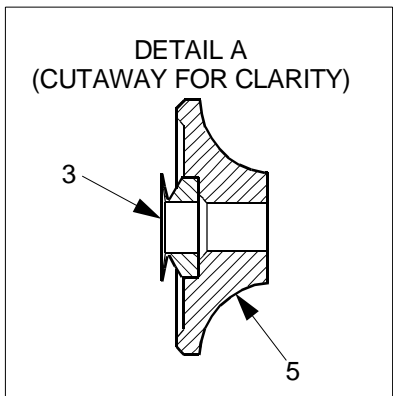

EuroDrink Parts Manual

634p0080

Figure 71. Nestle Whipper Assemblies

EuroDrink Parts Manual

TABLE 71. NESTLE WHIPPER ASSEMBLIES

INDEX	PART NUMBER	DESCRIPTION	QTY
-	6367037	WHIPPER ASSEMBLY - NESTLE - 115 V	REF
	6367020	WHIPPER ASSEMBLY - NESTLE - 230 V	
1	6237155	HARNESS - WHIPPER MOTOR - 115 V	1
	6339025	HARNESS - WHIPPER MOTOR - SUPPRESSION - 230 V	
2	6237111	MOTOR - WHIPPER - 24 VDC	1
3	6237193	HOUSING-WHIPPER	-
4	6337083	SEAL COVER-WHIPPER-NESTLE	-
5	6367040	RESTRICTOR-WHIPPER/NESTLE	-
6	6237110	V RING-SHAFT SEAL	-
7	6237119	SCREW-M3XL.5-6GX6MM-SPH	-
8	6237192	SPACER-WHIPPER	-
9	6367023	DISK ASSEMBLY-WHIPPER/NESTLE	-
10	6367019	PLUG & PIN ASSY-WHIP.-NESTLE	-
11	6337085	COVER-WHIPPER	-