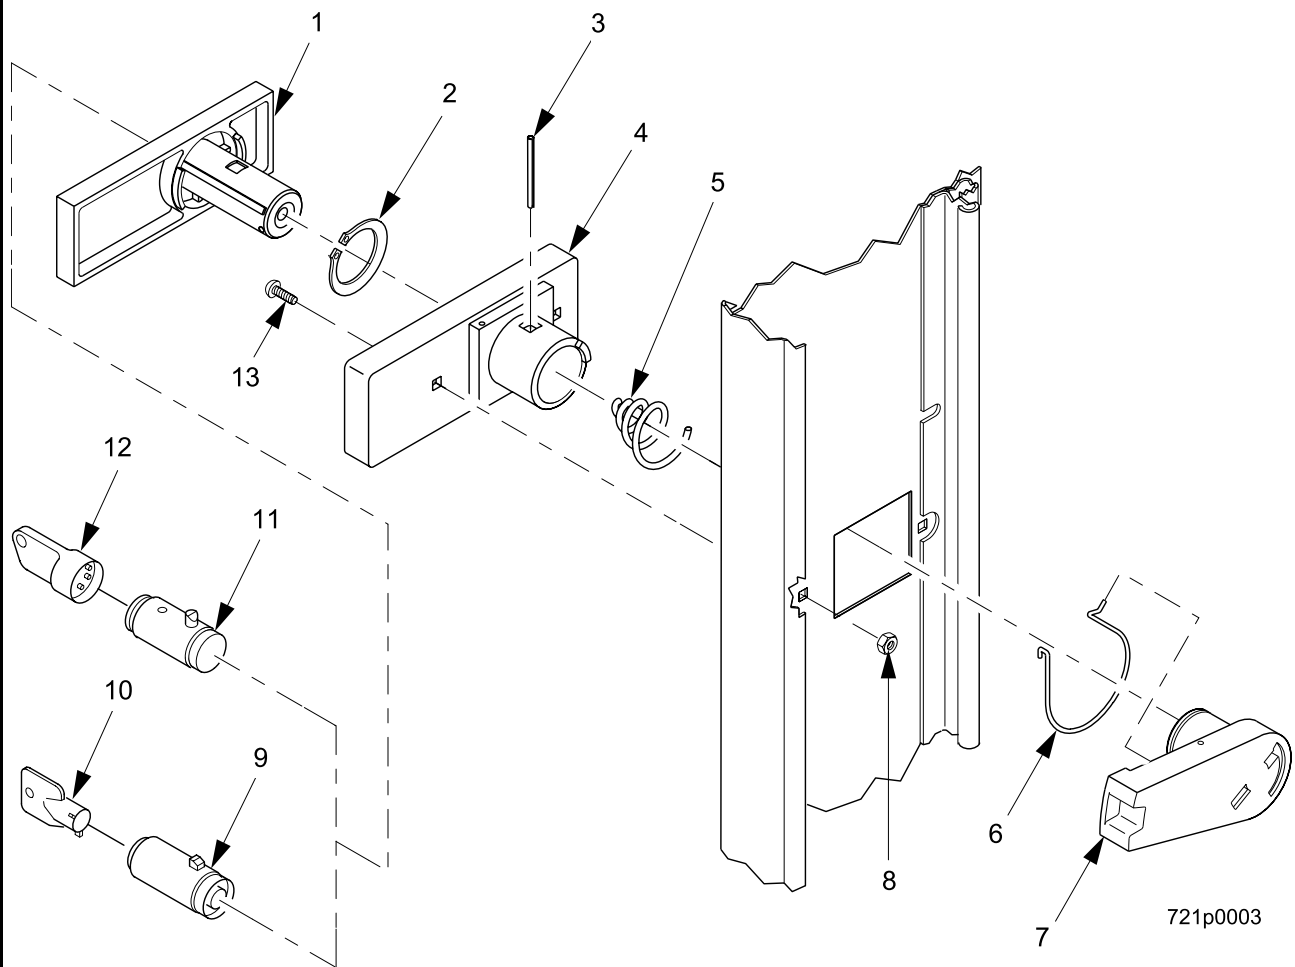

EuroDrink Parts Manual

Figure 14. Door Lock Handle Assembly - Millennium Style

EuroDrink Parts Manual

TABLE 14. DOOR LOCK HANDLE ASSEMBLY - MILLENNIA STYLE

INDEX	PART NUMBER	DESCRIPTION	QTY
1	1572397	LEVER - HANDLE	1
2	1572199	RETAINING RING - LOCK ACTUATOR	1
3	6104218	ROLL PIN 1/8 X 1 IN	1
4	1572396	BASE - LOCK HANDLE	1
5	1572203	SPRING - LOCK	1
6	1572204	SPRING - LIFT - ACTUATOR	1
7	1572398	ACTUATOR - LOCK BAR	1
8	9900152	NUT #10-24	2
9	9992400	LOCK CYLINDER #4355 - 19 - A	1
10	--	KEY	1
11	3112163	CYLINDER - VAN LOCK #4275	1
12	3112164	KEY - VAN LOCK #K5 - STD.COMBINATN	1
13	2221908	CARRIAGE BOLT - BASE PLATE	2