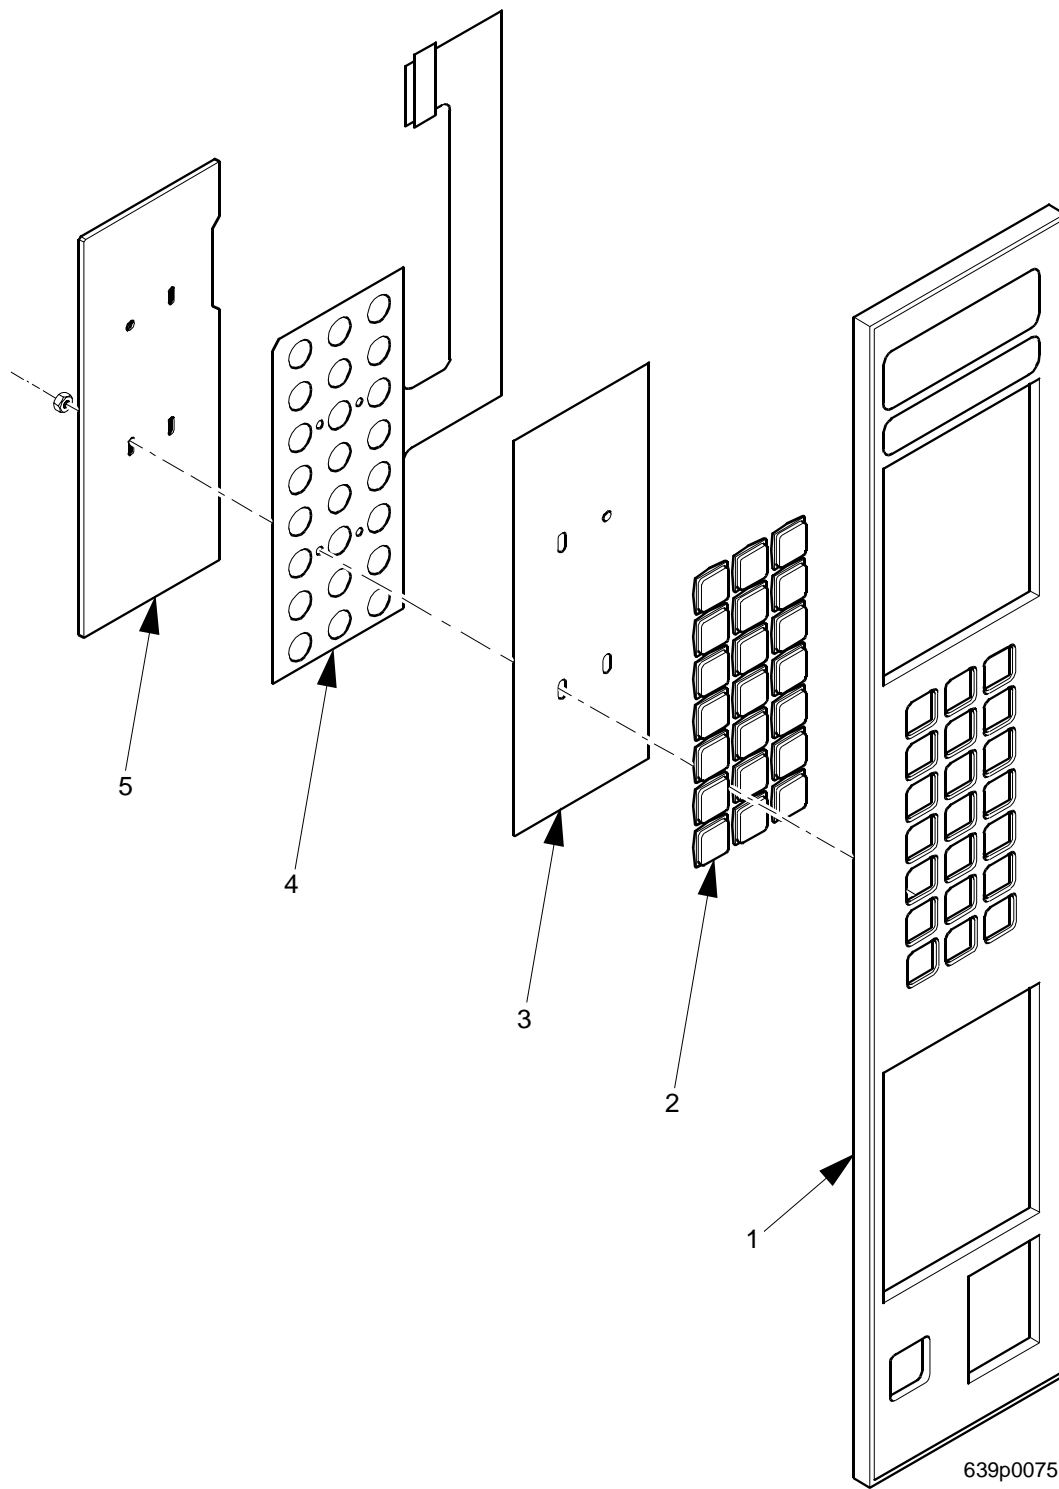

EuroDrink Parts Manual

Figure 23. Faceplate Assembly

EuroDrink Parts Manual

TABLE 23. FACEPLATE ASSEMBLY

INDEX	PART NUMBER	DESCRIPTION	QTY
-	1575098	FACE PLATE ASSEMBLY - WITH COIN	-
	1575099	FACE PLATE ASSEMBLY - NO COIN	
1	1575001	SELECTION PANEL (WITH COIN OPTION)	1
	1575043	FACE PLATE ASSEMBLY (NO COIN OPTION)	
2	1472251	LENS - PUSHBUTTON	21
3	1575010	LETTER SHEET - SELECTION SWITCH	1
4	9984630	MEMBRANE SWITCH ASSEMBLY - SELECT	1
5	1575091	PLATE - SELECT SWITCH - BACK UP - W/STUD	1
6	1475089	1/8" NUT - SELF-THREADING	4