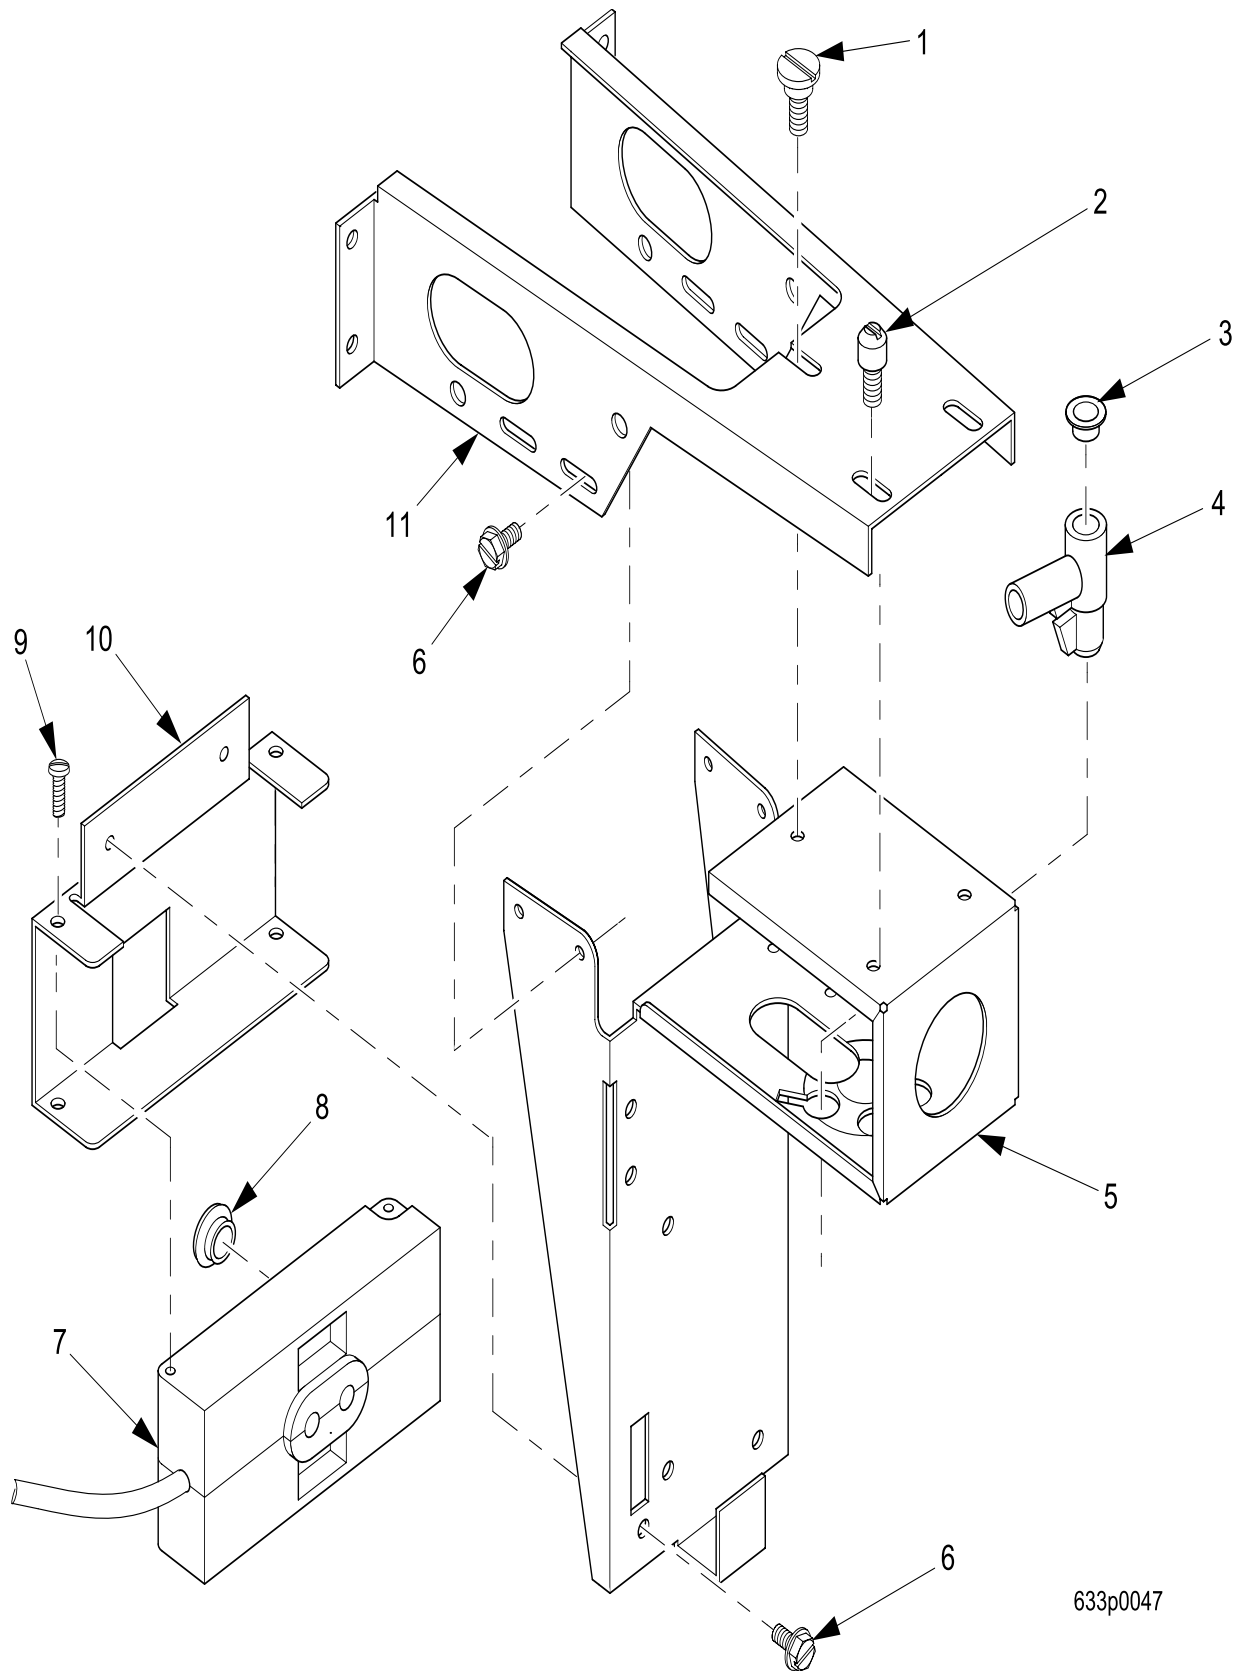

EuroDrink Parts Manual

Figure 75. Cup Station Support, Overflow Switch and Cup Sensor

EuroDrink Parts Manual

TABLE 75. CUP STATION SUPPORT, OVERFLOW SWITCH AND CUP SENSOR

INDEX	PART NUMBER	DESCRIPTION	QTY
-	6551014	SUPPORT ASSEMBLY - CUP STATION (INCLUDES 1, 2, 5, 6, AND 11)	1
-	6231536	MUG SENSOR & BRACKET ASSEMBLY (INCLUDES INDEX NUMBERS 7 - 10) (ARG./FR./MEX./U.K./U.S.)	1
-	6231540	MUG SENSOR & BRACKET ASSEMBLY - TRANSMISSIVE (GER.)	1
1	4247204	STUD - STORAGE TRAY	1
2	4041102	STUD - COLUMN LOCATOR	2
3	4711020	CAPLUG - SPOUT	*
4	6117010	SPOUT - DISPENSING	*
5	6551006	CUP STATION SUPPORT	1
6	1451097	SCREW - #8-32 X .31 HEX HD	4
7	6231537	SENSOR - ASSEMBLY - MUG	1
	6231557	SENSOR ASSEMBLY - MUG - TRANSMISSIVE	
8	9989641	CAPLUG - 3/8" - FLUSH TYPE	1
9	4747171	SCREW - #6 - 19 X .38 PHS T/C	2
10	6231539	BRACKET - CUP SENSOR	1
11	6398136	SUPPORT - CUP STATION - EUROTWIN	1