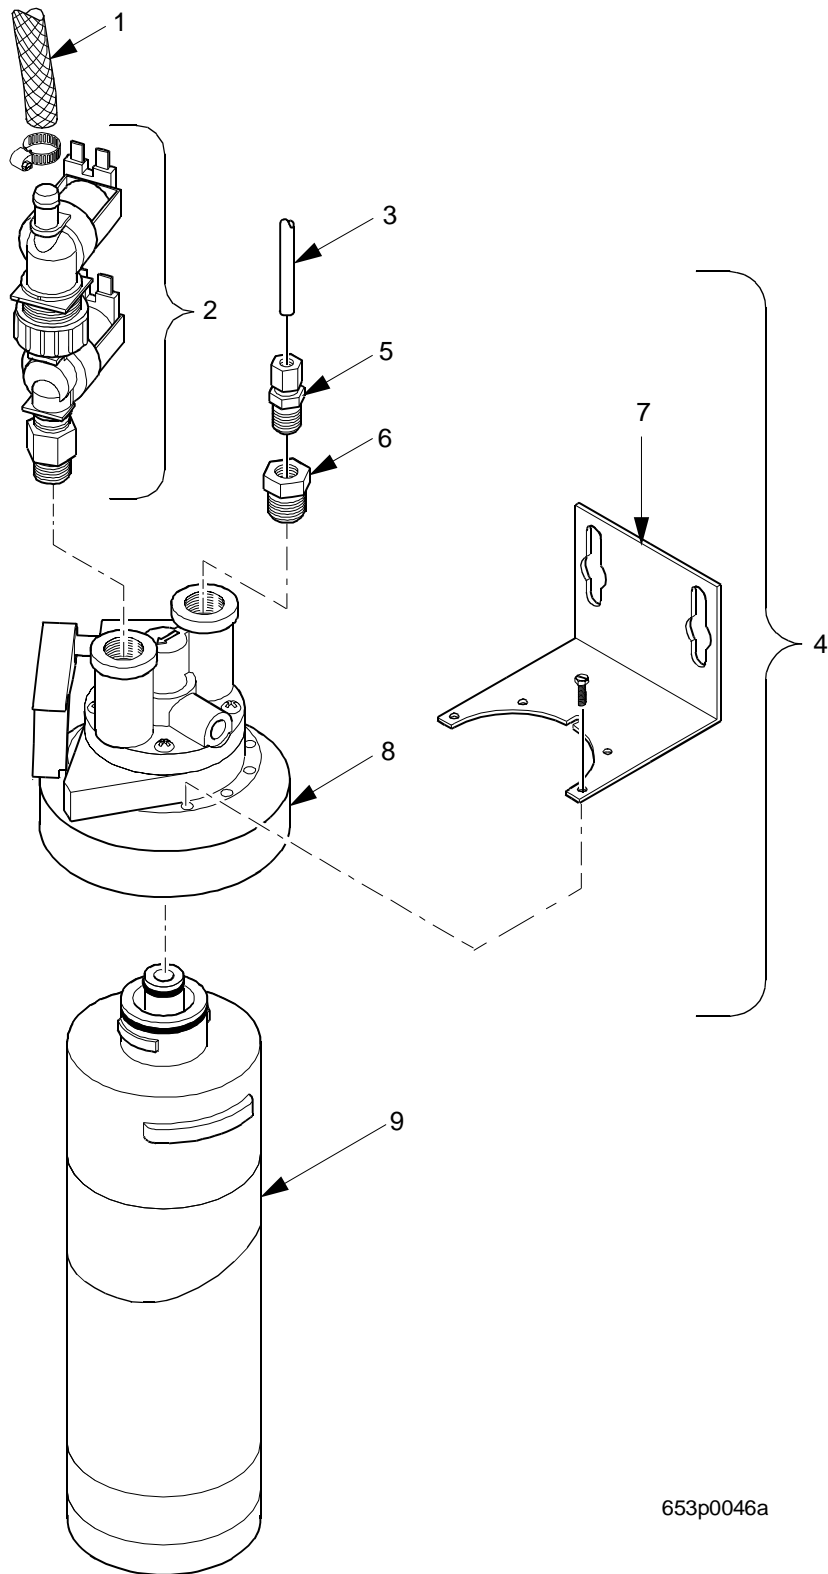

EuroDrink Parts Manual

653p0046a

Figure 80. Water Inlet Valve - With Everpure Water Filter Option

EuroDrink Parts Manual

TABLE 80. WATER INLET VALVE - WITH EVERPURE WATER FILTER OPTION

INDEX	PART NUMBER	DESCRIPTION	QTY
1	3618123	TUBING-U.K.-AQUAVEND-.375 ID	31 IN
2	3158061	VALVE ASSEMBLY - WATER INLET - U.S. - 115 V	1
	6408003	VALVE ASSEMBLY - WATER INLET (ARG./FR./GER./N.Z./SP./U.K.) - 230 V	
3	6348001	TUBING-INLET-W/FILTER OPT	1
4	6408025	FILTER HEAD ASSEMBLY - EVERPURE - 115V (INCLUDES INDEX NUMBERS 2 AND 5 THROUGH 8) (U.S.)	1
	6408026	FILTER HEAD ASSEMBLY - EVERPURE - 230V (INCLUDES INDEX NUMBERS 2 AND 5 THROUGH 8) (ARG./FR./GER./N.Z./SP./U.K.)	
5	6408119	MALE CONNECTOR - BRASS #4-4 FBI 12-B PARKER	1
6	6408117	BUSHING - 1/4 X 3/8 - BRASS - 209P-6-4	1
7	3158023	BRACKET - MOUNTING - WATER FILTER #3046 44	1
8	6408134	FILTER HEAD - EVERPURE #9257-12	1
9	6118071	CARTRIDGE - WATER FILTER #9604-12 EVERPURE	1