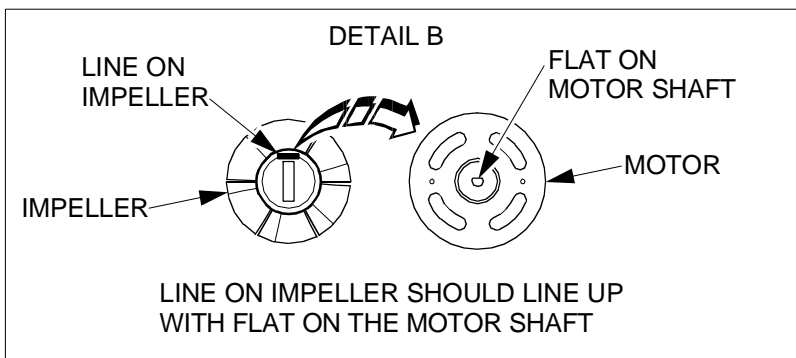

EuroDrink Parts Manual

634p0080

Figure 71. Nestle Whipper Assemblies

EuroDrink Parts Manual

TABLE 71. NESTLE WHIPPER ASSEMBLIES

INDEX	PART NUMBER	DESCRIPTION	QTY
-	6367037	WHIPPER ASSEMBLY - NESTLE - 115 V	REF
	6367020	WHIPPER ASSEMBLY - NESTLE - 230 V	
1	6237155	HARNESS - WHIPPER MOTOR - 115 V	1
	6339025	HARNESS - WHIPPER MOTOR - SUPPRESSION - 230 V	
2	6237111	MOTOR - WHIPPER - 24 VDC	1
3	6237193	HOUSING-WHIPPER	-
4	6337083	SEAL COVER-WHIPPER-NESTLE	-
5	6367040	RESTRICTOR-WHIPPER/NESTLE	-
6	6237110	V RING-SHAFT SEAL	-
7	6237119	SCREW-M3XL.5-6GX6MM-SPH	-
8	6237192	SPACER-WHIPPER	-
9	6367023	DISK ASSEMBLY-WHIPPER/NESTLE	-
10	6367019	PLUG & PIN ASSY-WHIP.-NESTLE	-
11	6337085	COVER-WHIPPER	-