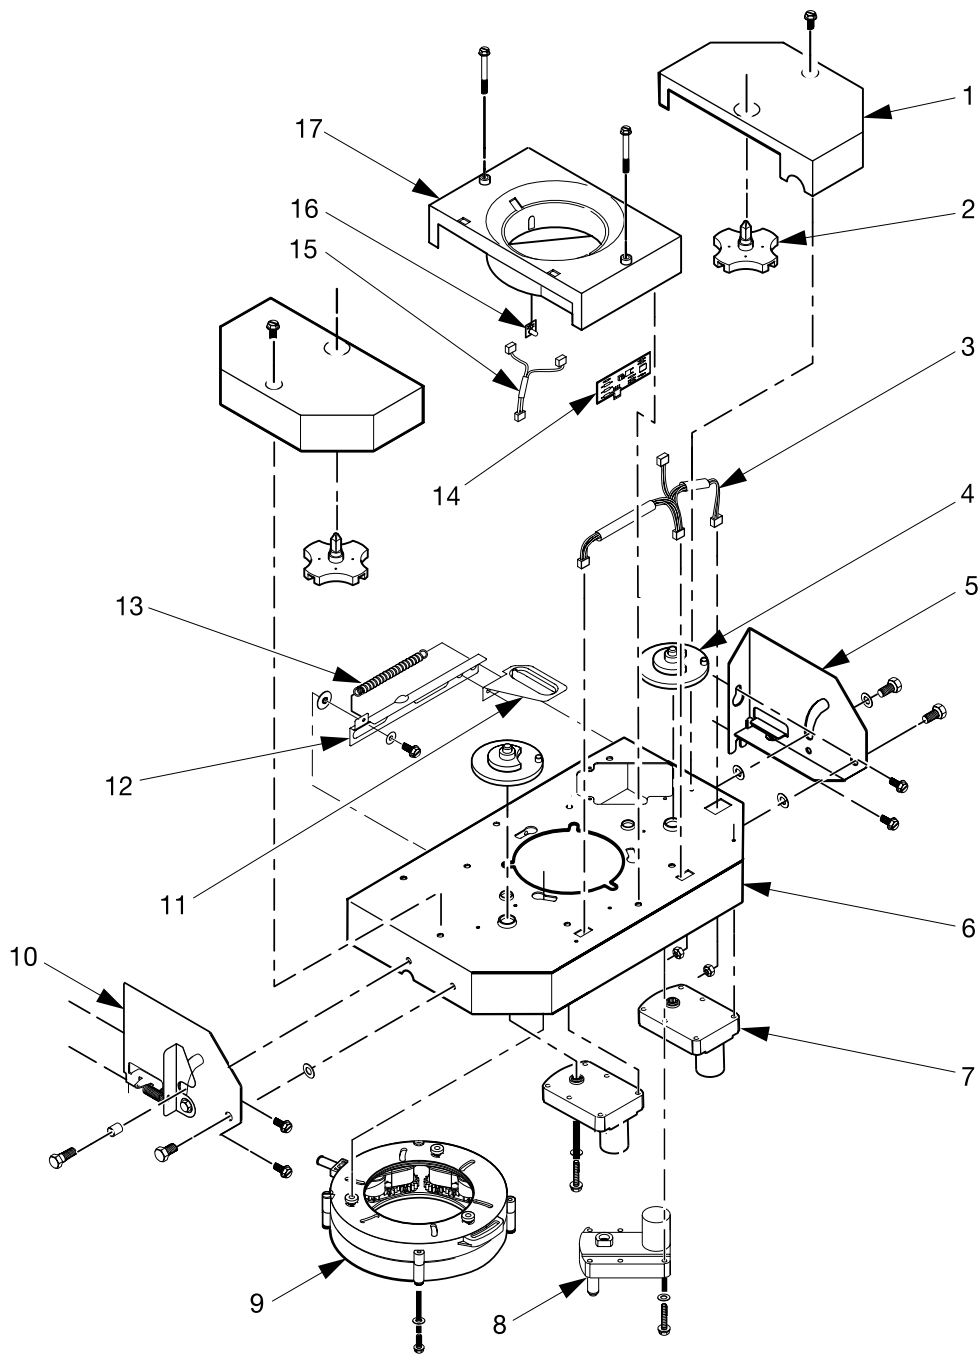

EuroDrink Parts Manual

639p0012

Figure 17. Mechanism Assembly

EuroDrink Parts Manual

TABLE 17. MECHANISM ASSEMBLY

INDEX	PART NUMBER	DESCRIPTION	QTY.
-	6263001	MECHANISM ASSY - 7 COLUMN	1
	3283018	MECHANISM ASSY - 18 OZ - 7 COLUMN	
1	6233010	COVER - END	2
2	6233013	DRIVER - GENEVA	2
3	6269013	HARNESS - CUP MECHANISM	1
4	6233014	INDEX PLATE - GENEVA	2
5	6233019	BRACKET - MECH.MOUNTING - LEFT	1
6	6263003	PLATE - BASE - 7 COLUMN	1
7	1577038	MOTOR & PC BOARD ASSEMBLY	2
8	6233056	MOTOR & CRANK ARM ASSY	1
9	6333008	CUP RING ASSY - UNIVERSAL	1
10	6233057	MTG BRACKET ASSY - RIGHT (FIGURE 19)	1
11	3283058	CAM	1
12	6233032	ACTUATOR - CUP RING	1
13	4733035	SPRING - CUP RELEASE ARM	1
14	6233105	PCB ASSY - DETECTOR CUP SENSOR	1
15	6233106	NARNESS - CUP DETECTOR/LED JUMPER	1
16	6233107	PCB ASSY - DETECTOR CUP SENSOR	1
17	6233012	COVER - CENTER	1