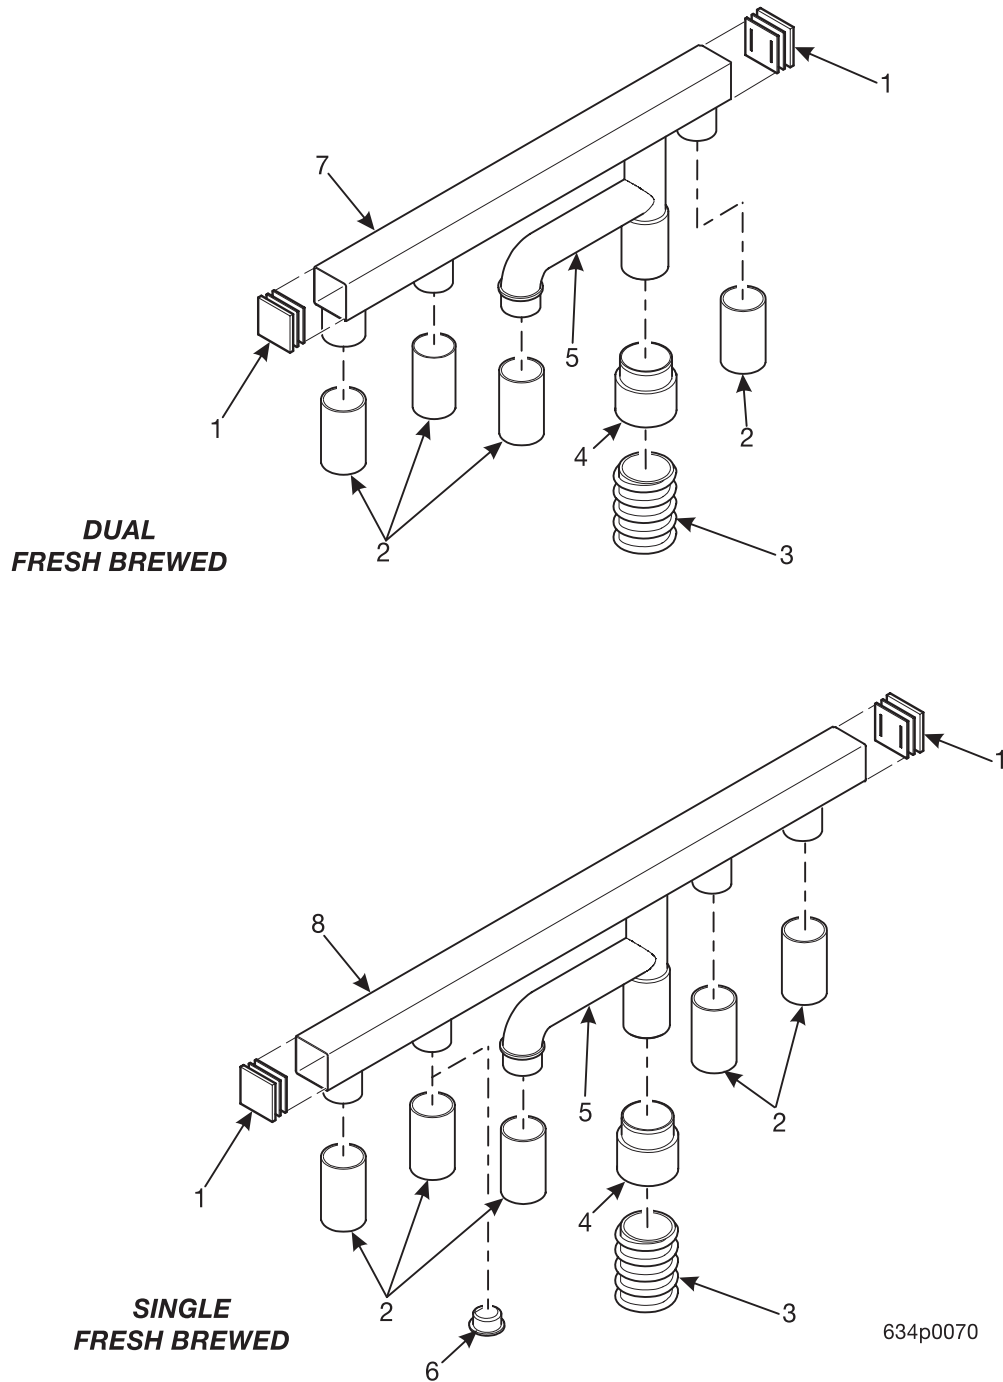

EuroDrink Parts Manual

Figure 51. Front Vent Assemblies - Fresh Brew

EuroDrink Parts Manual

TABLE 51. FRONT VENT ASSEMBLIES - FRESH BREW

INDEX	PART NUMBER	DESCRIPTION
1	6337082	CAP - END VENT
2	6337049	TUBE - EXTENSION - SILICONE
3	6237337	HOSE - EXHAUST - 18" LONG
4	6137157	COUPLING - VENT HOSE
5	6337044	VENT - SUGAR/LIGHTENER ADAPTOR
6	6237301	PLUG - CENTER PULL - .93 (USE WITH DUAL CONDIMENT ONLY)
7	6367011	VENT - DUAL FRESH BREW
8	6367010	VENT - SHELF - SINGLE FRESH BREW