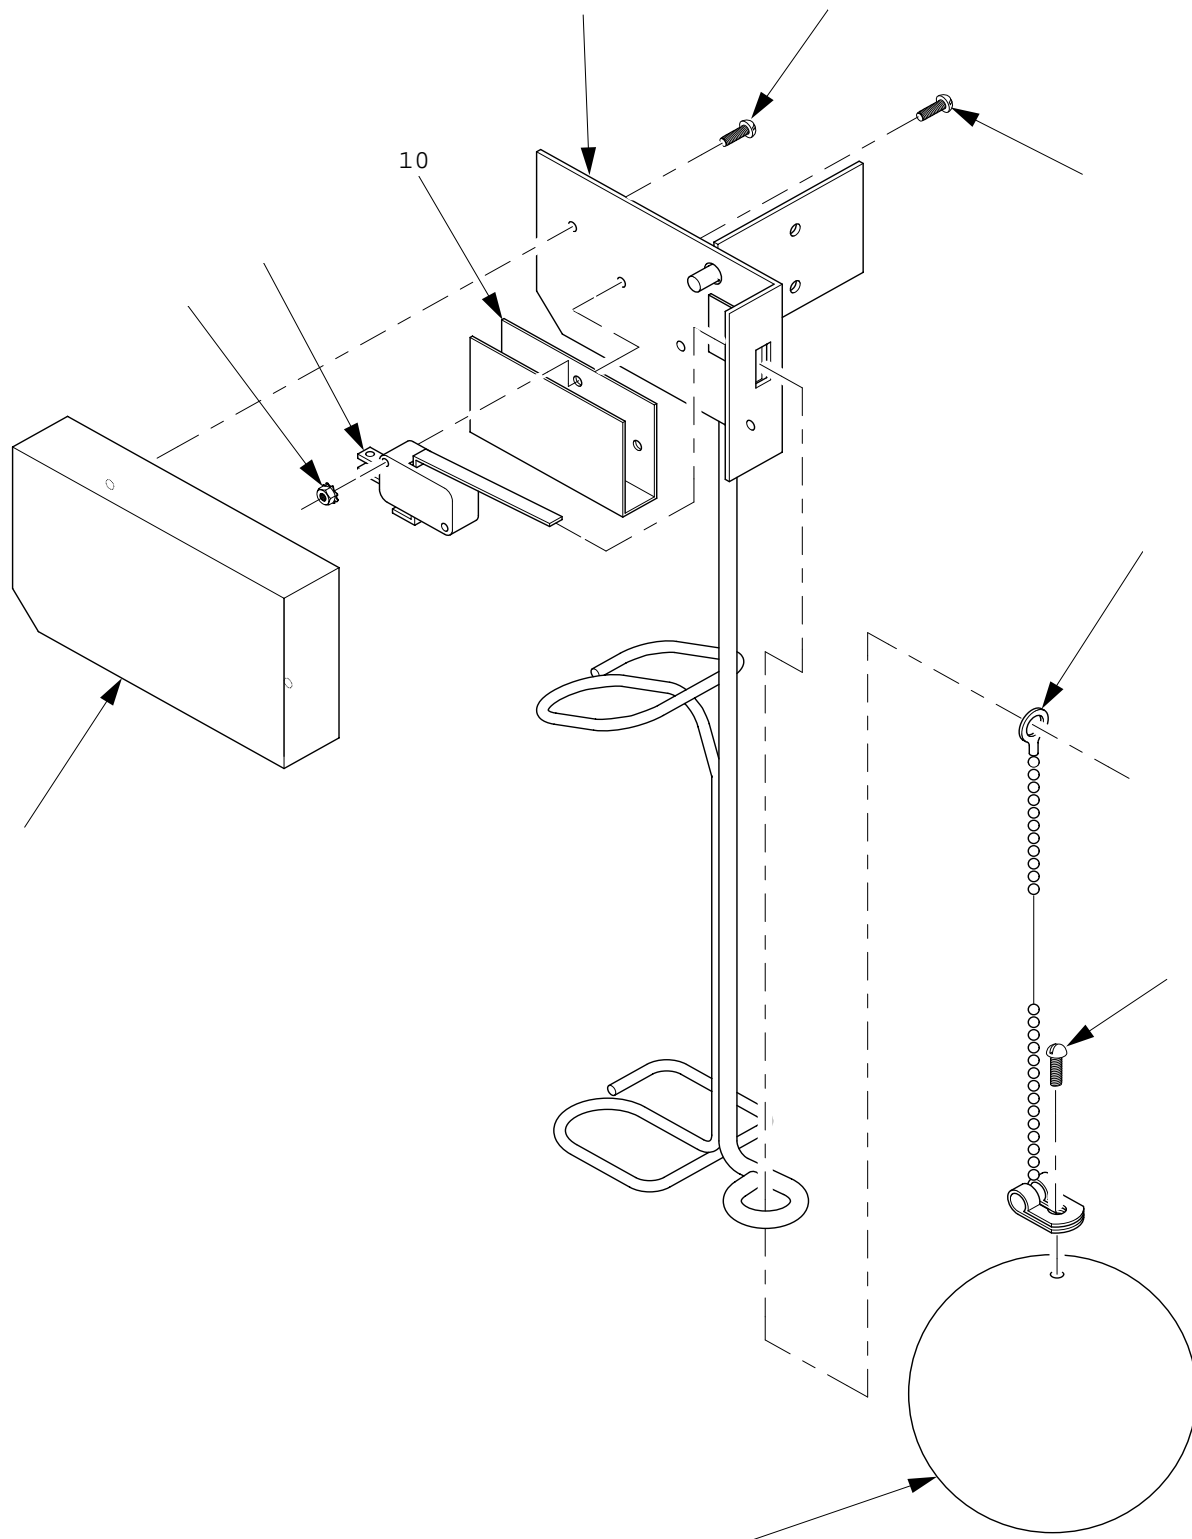

EuroDrink Parts Manual

630p0041

Figure 76. Overflow Switch Assembly

EuroDrink Parts Manual

TABLE 76. OVERFLOW SWITCH ASSEMBLY

INDEX	PART NUMBER	DESCRIPTION	QTY
-	6231223	OVERFLOW SWITCH ASSEMBLY (INDEX NUMBERS 2 AND 7 NOT INCLUDED)	REF
1	6231507	BRACKET ASSEMBLY - OVERFLOW SWITCH	1
2	9900012	SCREW - #6-32 X 1/4 THS S/T	2
3	1217160	SCREW - 4-40 X 5/8 RHS	2
4	6151131	CHAIN - OVERFLOW SWITCH	1
5	4047054	SCREW - #8-18 X 1/2 RHS T/C	2
6	3116127	FLOAT - OVERFLOW SWITCH	1
7	6231135	COVER - OVERFLOW SWITCH	1
8	1217156	NUT - 4-40 KEPS W/EXT L/WASHER	2
9	2304108	SWITCH LEVER V3L -131-D8	1
10	3121150	INSULATION - OVERFLOW SWITCH	1