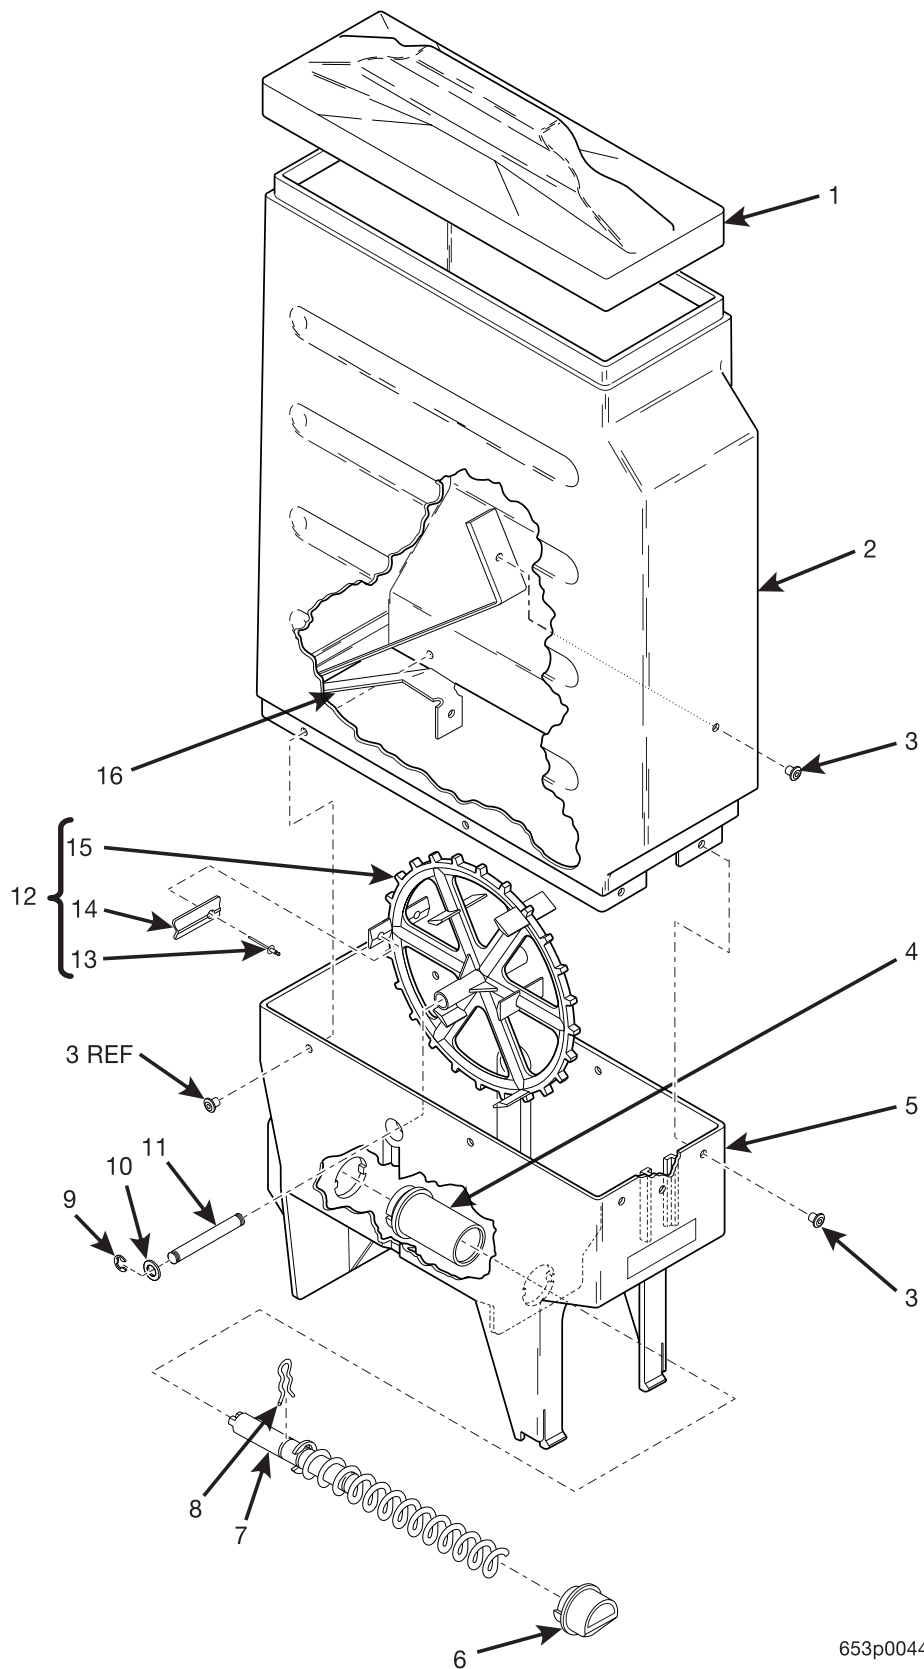

EuroDrink Parts Manual

653p0044

Figure 62. Canister Assembly 6337023

EuroDrink Parts Manual

TABLE 62. CANISTER ASSEMBLY 6337023

INDEX	PART NUMBER	DESCRIPTION	QTY
-	6337023	CANISTER ASSEMBLY - DECAF - FRESH BREW	-
1	6237069	LID - CANISTER	1
2	6337025	SLEEVE - CAN.	1
3	6237019	ALUMINUM "POP" RIVET - .187 DIA	8
4	6237014	BEARING - CANISTER	1
5	6337021	CANISTER BASE	1
6	6237063	NOZZLE - DISPENSING - CANISTER	1
7	6237095	AUGER AND SHAFT ASSEMBLY	1
8	6337020	CLIP - SPRING	1
9	9900415	RETAINING RING - REINFORCED "E" TYPE - .156	2
10	6237116	WASHER - SEAL - WEAR PLATE	2
11	6337032	SHAFT - CANISTER - COFFEE	1
12	6337030	MIXING WHEEL ASSEMBLY (INCLUDES INDEX NUMBERS 10 THROUGH 12)	1
13	6237019	ALUMINUM "POP" RIVET - .187 DIA	2
14	6337087	EXTENSION - WHEEL - F.B.	2
15	6337086	MIXING WHEEL - F.B. COFFEES	1
16	6237020	SPRING - GROUND COFFEE	1