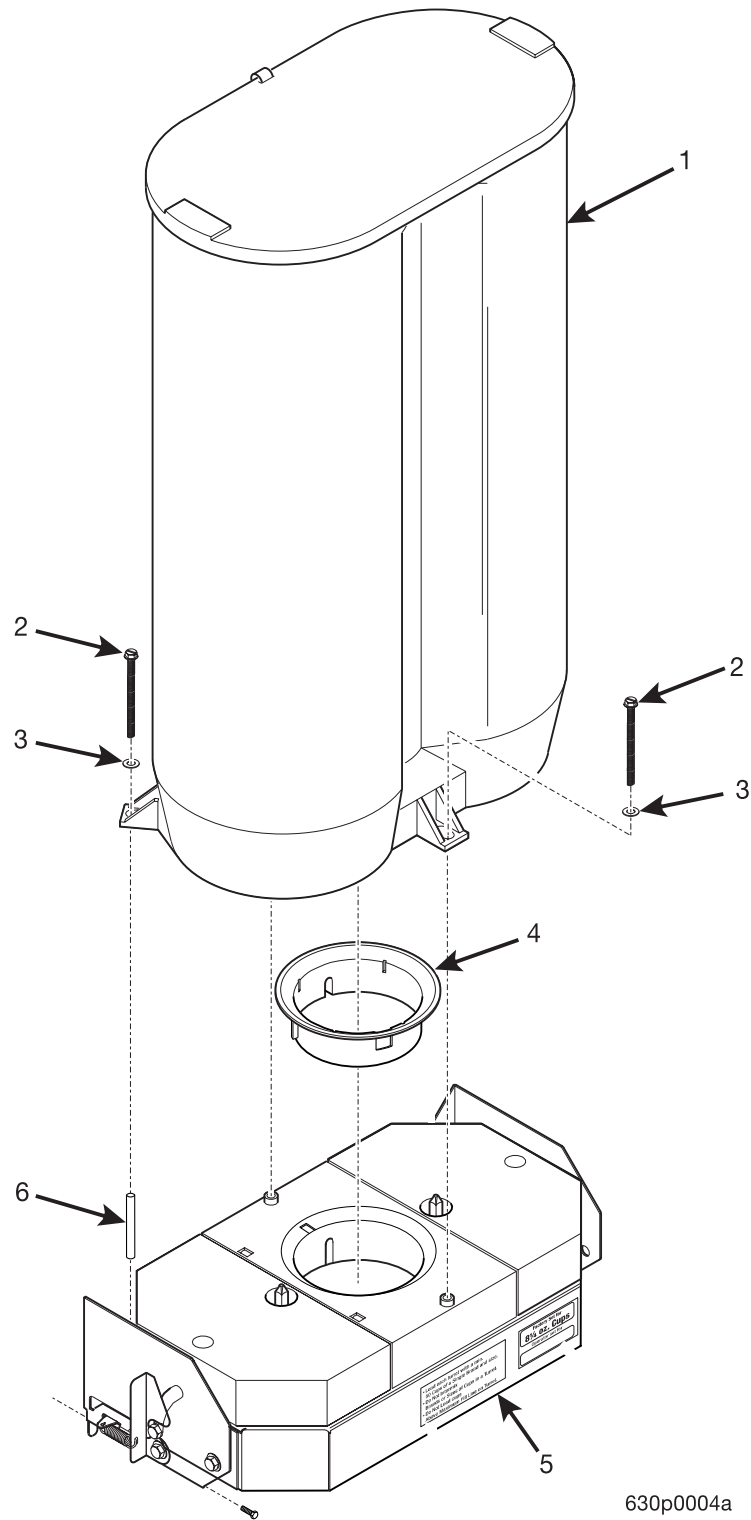

EuroDrink Parts Manual

Figure 14. Door Lock Handle Assembly - Millennium Style

EuroDrink Parts Manual

TABLE 14. DOOR LOCK HANDLE ASSEMBLY - MILLENNIA STYLE

INDEX	PART NUMBER	DESCRIPTION	QTY
1	1572397	LEVER - HANDLE	1
2	1572199	RETAINING RING - LOCK ACTUATOR	1
3	6104218	ROLL PIN 1/8 X 1 IN	1
4	1572396	BASE - LOCK HANDLE	1
5	1572203	SPRING - LOCK	1
6	1572204	SPRING - LIFT - ACTUATOR	1
7	1572398	ACTUATOR - LOCK BAR	1
8	9900152	NUT #10-24	2
9	9992400	LOCK CYLINDER #4355 - 19 - A	1
10	--	KEY	1
11	3112163	CYLINDER - VAN LOCK #4275	1
12	3112164	KEY - VAN LOCK #K5 - STD.COMBINATN	1
13	2221908	CARRIAGE BOLT - BASE PLATE	2

EuroDrink Parts Manual

Figure 15. Cup Mechanism and Canister Assembly

EuroDrink Parts Manual

TABLE 15. CUP MECHANISM AND CANISTER ASSEMBLY

INDEX	PART NUMBER	DESCRIPTION	QTY
-	6263000	MECHANISM & CANISTER ASSEMBLY S-7	REF
1	6233102	TURRET & CANISTER ASSEMBLY-7 COLUMN (FIGURE 16)	1
2	6233077	BOLT-#1/4X20X2.38 HHS	4
3	6131066	WASHER 5/8X.265X.048 ZINC/YELLOW IRIDITE	4
4	6233007	FUNNEL-3.25 CUP DIAMETER	1
5	6263001	MECHANISM ASSEMBLY-7 COLUMN (FIGURE 17)	1
6	6263002	SPACER-.277ID X .375OD X 1.9 LONG	2