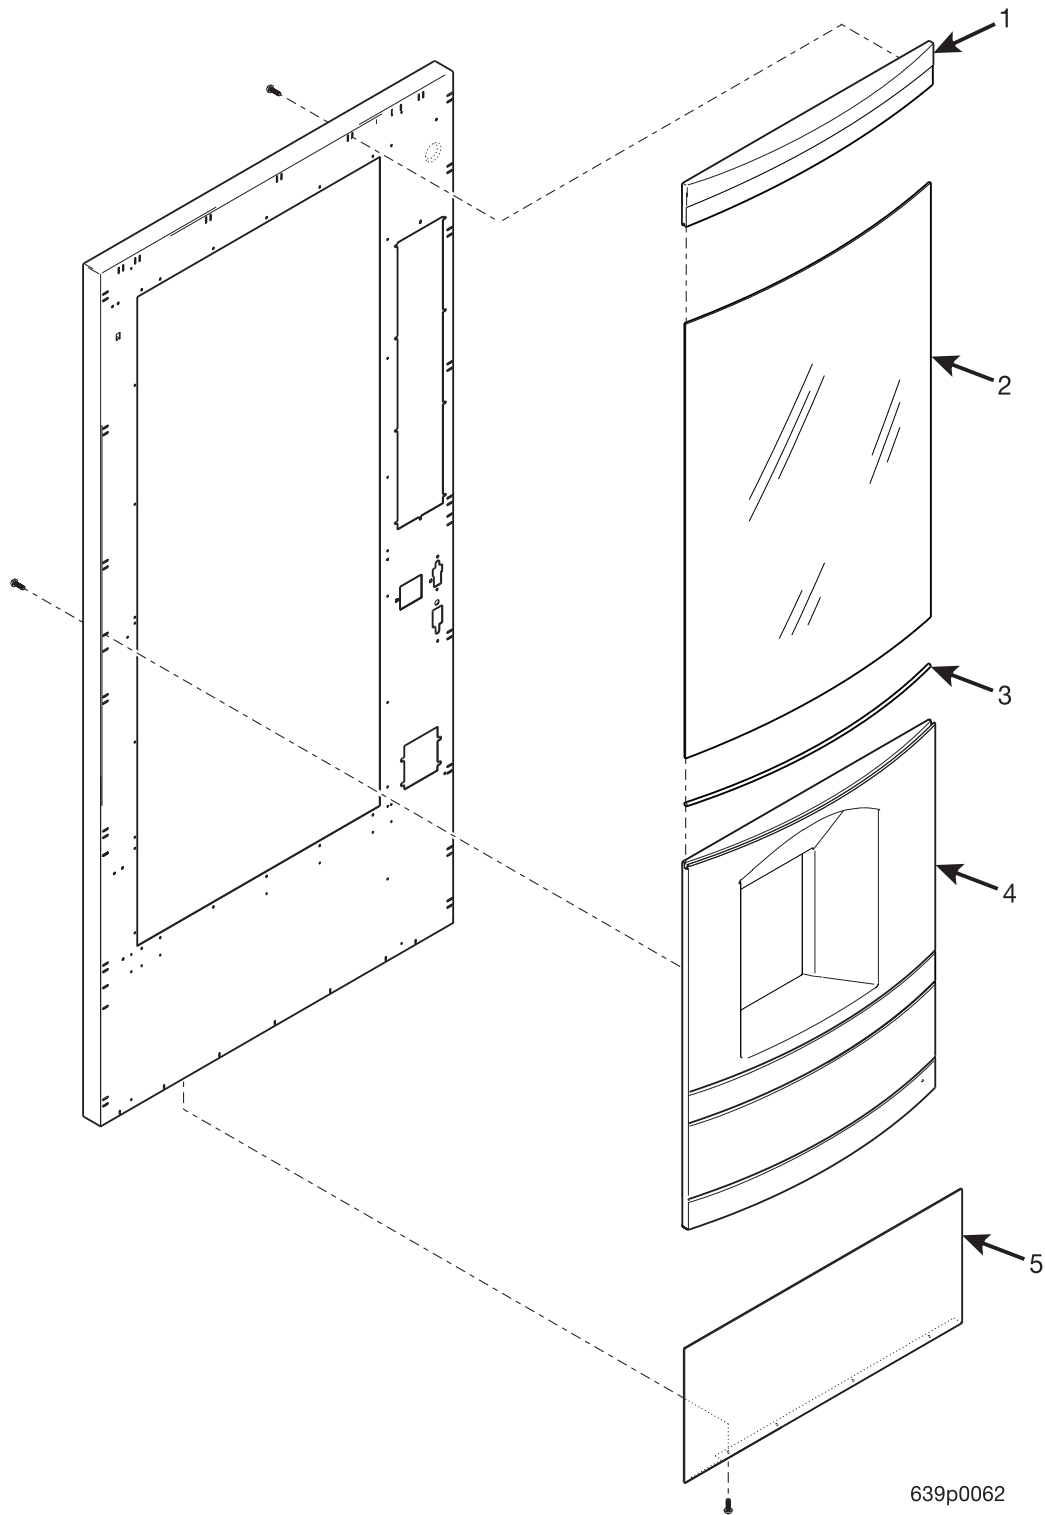

EuroDrink Parts Manual

Figure 4. Millennium Trim - Part 2

EuroDrink Parts Manual

TABLE 4. MILLENNIA TRIM - PART 2

INDEX	PART NUMBER	DESCRIPTION	QTY
-	1582086	DECAL-TRIM HORIZONTAL-32" -FADED DOT (NOT USED ON BLACK NESTLE STYLE) (USED WITH INDEX 1)	1
1	1582200	HORIZ.TRIM-TOP-32"- "H"-GREY	1
	6312016	HORIZ.TRIM-TOP-32"- "H"-BLACK	
2	6342050	GLASS-CURVED FRONT-32"EURO	1
3	1582093	GASKET-GLASS	1
4	6342200	HORIZ.TRIM-32"-EURO-"R"	1
5	1582115	PANEL-BOTTOM TRIM-GRAY	1
	1582116	PANEL-BOTTOM TRIM-BLACK	