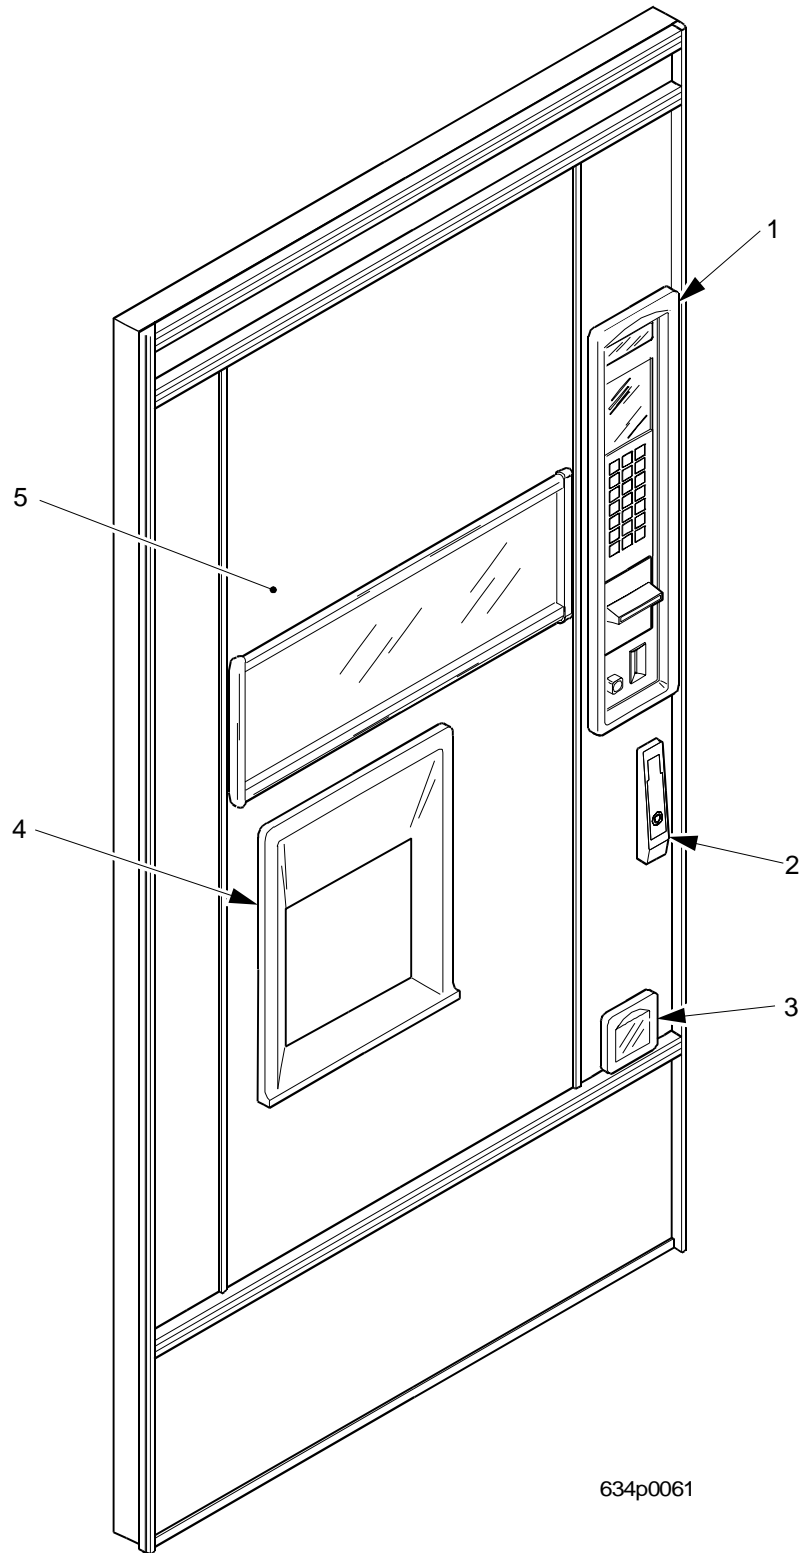

EuroDrink Parts Manual

634p0061

Figure 6. Door Assembly Exterior - Standard Style

EuroDrink Parts Manual

TABLE 6. DOOR ASSEMBLY EXTERIOR - STANDARD STYLE

INDEX	PART NUMBER	DESCRIPTION	QTY
1	1575047	CASTING-MONETARY FRAME-BLACK	1
2	-	DOOR LOCK AND HANDLE ASSEMBLY (FIGURE 14)	1
3	-	COIN CUP ASSEMBLY (FIGURE 12)	1
4	3152045	FRAME-CUP DELIVERY DOOR	1
5	6342069	DISPLAY PHOTO-P.O.P. (WITHOUT BACKLIT OPTION)	1