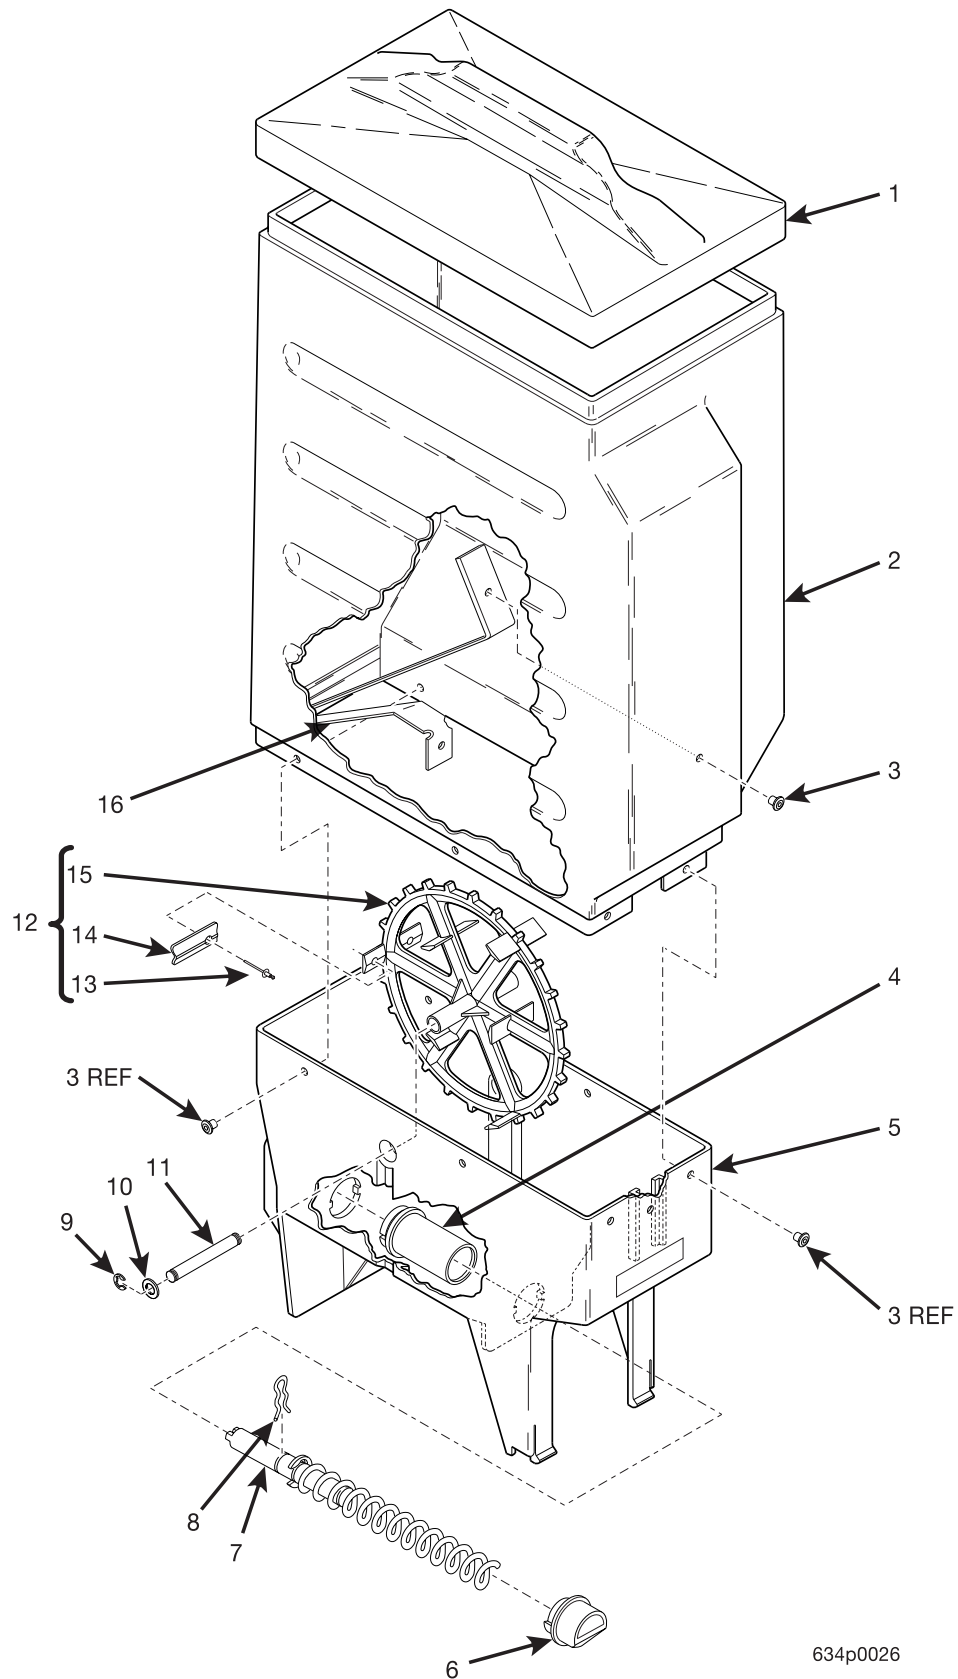

EuroDrink Parts Manual

634p0026

Figure 61. Canister Assembly 6337022

EuroDrink Parts Manual

TABLE 61. CANISTER ASSEMBLY 6337022

INDEX	PART NUMBER	DESCRIPTION	QTY
-	6337022	CANISTER ASSEMBLY - COFFEE - FRESH BREW	-
1	6237066	LID - CANISTER	1
2	6337024	SLEEVE - CAN. - PUNCHED - PRE GROUND COFFEE	1
3	6237019	ALUMINUM "POP: RIVETS - .187 DIA	8
4	6237014	BEARING - CANISTER	1
5	6337021	CANISTER BASE - F.B. COFFEE	1
6	6237063	NOZZLE - DISPENSING - CANISTER	1
7	6237095	AUGER AND SHAFT ASSEMBLY	1
8	6337020	CLIP - SPRING	1
9	9900415	RETAINING RING - REINFORCED "E" TYPE - .156	2
10	6237116	WASHER - SEAL - WEAR PLATE	2
11	6337032	SHAFT - CANISTER - COFFEE	1
12	6337030	MIXING WHEEL ASSEMBLY (INCLUDES INDEX NUMBERS 13 THROUGH 16)	1
13	6237019	ALUMINUM "POP: RIVETS - .187 DIA	2
14	6337087	EXTENSION - WHEEL - F.B.	2
15	6337086	MIXING WHEEL - F.B. COFFEE	1
16	6237020	THUMPER SPRING - GROUND COFFEE	1