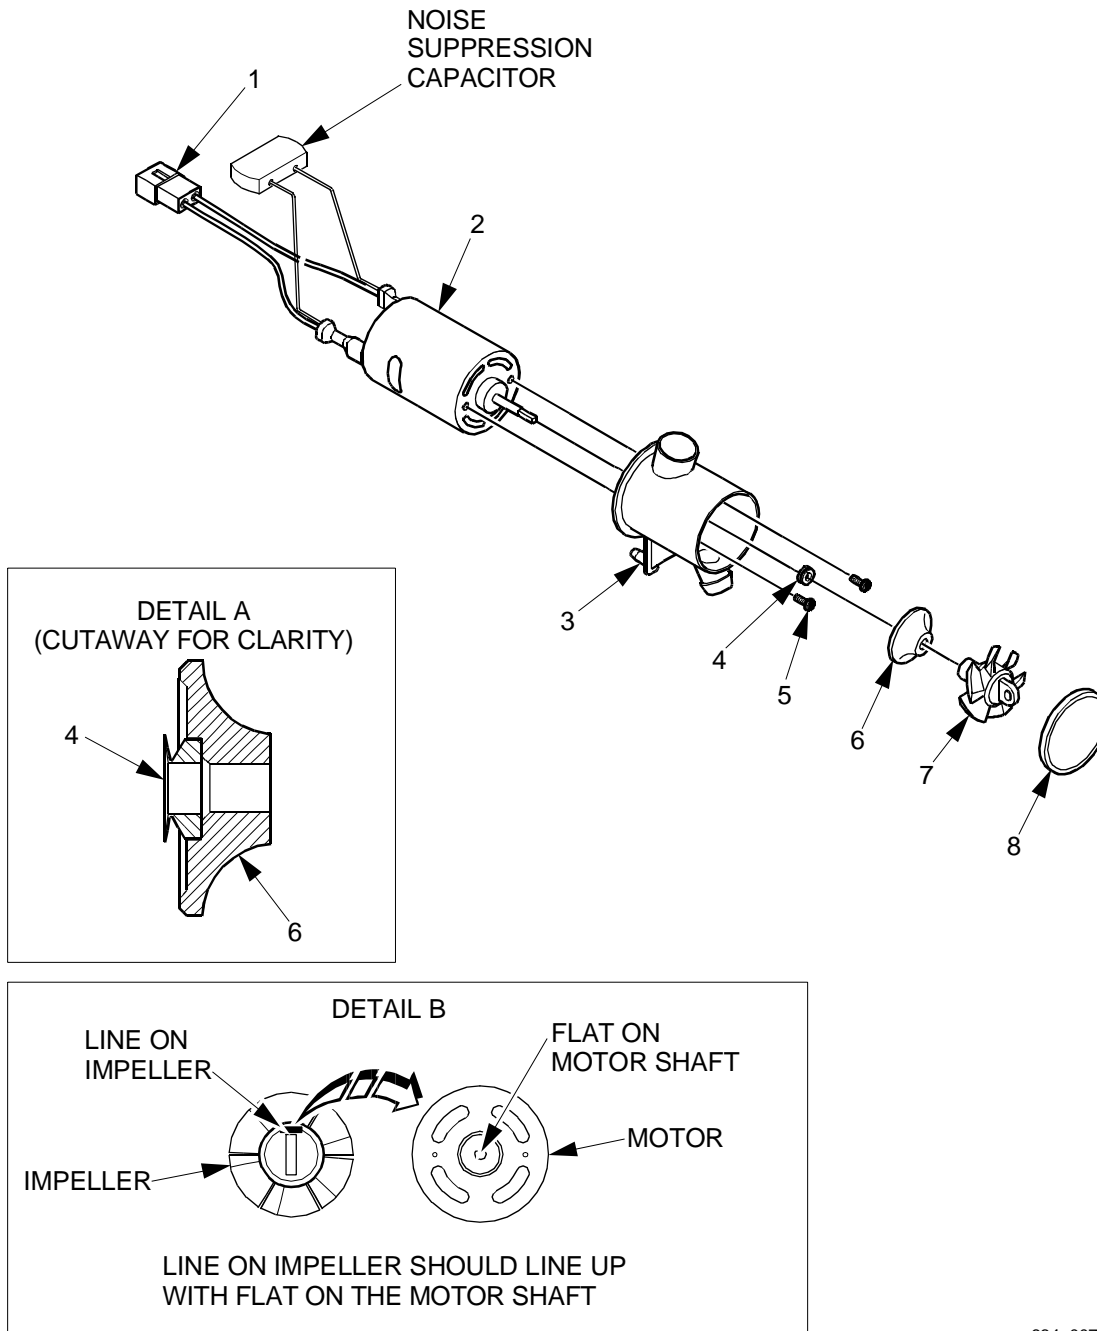

EuroDrink Parts Manual

Figure 70. Standard Whipper Assemblies

EuroDrink Parts Manual

TABLE 70. STANDARD WHIPPER ASSEMBLIES

INDEX	PART NUMBER	DESCRIPTION	QTY
-	6237195	WHIPPER ASSEMBLY - DRINK (115 V)	REF
	6337081	WHIPPER ASSEMBLY - DRINK (230 V)	
1	6237157	WIRING HARNESS - WHIPPER MOTOR (115 V) (DOES NOT INCLUDE NOISE SUPPRESSION CAPACITOR)	1
	6339025	HARNESS - WHIPPER MOTOR - SUPPRESSION (230 V)	
2	6237111	MOTOR - WHIPPER - 24 VDC	1
3	6237193	HOUSING - WHIPPER	1
4	6237110	V-RING SHAFT SEAL	1
5	6237119	SCREW	2
6	6237192	SPACER - WHIPPER	1
7	6237194	IMPELLER - WHIPPER	1
8	6337085	COVER - WHIPPER	1
-	6237117	IMPELLER REMOVAL TOOL (PART OF BAG ASSEMBLY)	1