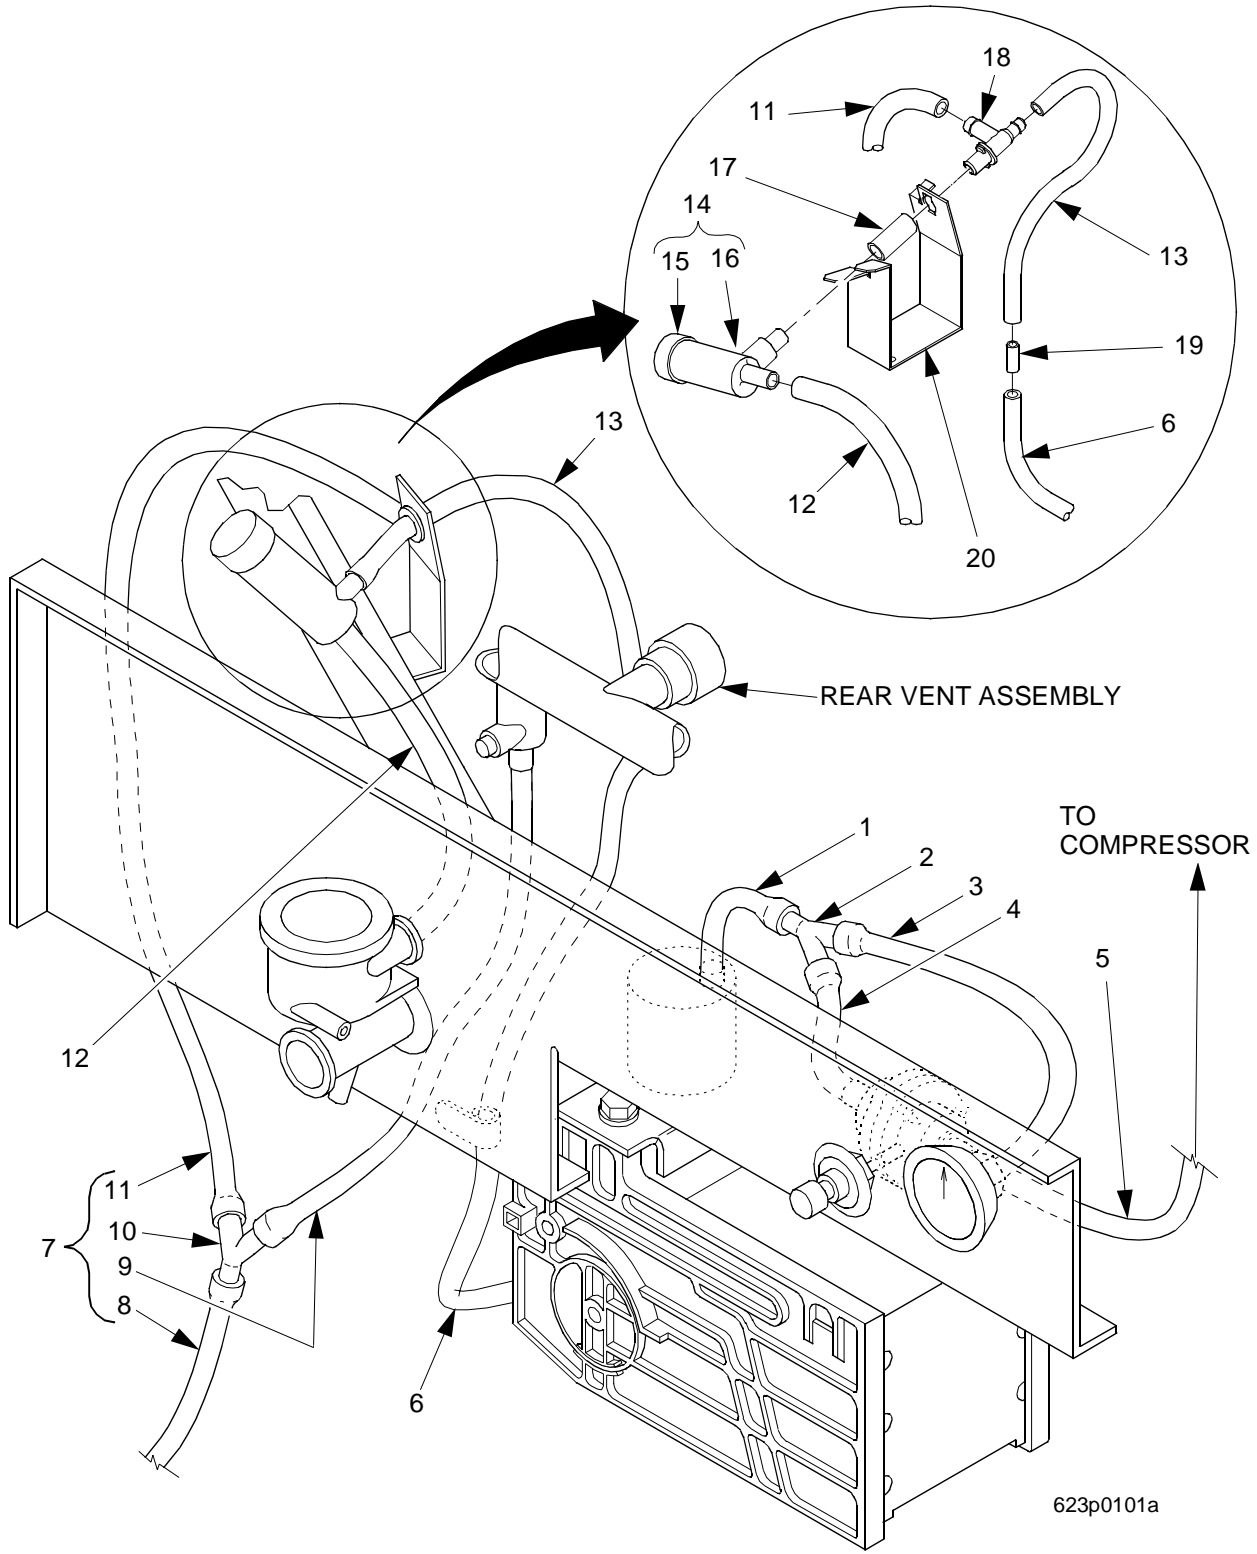

*** 2 PER VALVE ASSEMBLY**

EuroDrink Parts Manual

Figure 85. Liquid Distribution System - Fresh Brew - Part 2

EuroDrink Parts Manual

TABLE 85. LIQUID DISTRIBUTION SYSTEM - FRESH BREW - PART 2

INDEX	PART NUMBER	DESCRIPTION	QTY.	BULK PART NUMBER
1	-	TUBE - 6208036 - 4.5" LG	1	6338021
2	3017006	SYRUP TUBE TEE SPLICE	1	-
3	-	6108097 TUBE 10.0	1	6338021
4	-	6108098 TUBE 7.0 LONG	1	6208037
5	-	TUBE - .44 O.D. X .25 I.D. X 17" LONG	1	6208037
6	-	61080970 TUBE 6108097	1	6208037
7	6238038	TUBE AND Y ASSEMBLY (INCLUDES INDEX NUMBERS 8 AND 10 THROUGH 12)	1	-
8	-	TUBE - .56 X .37 X 10.0	1	6338021
10	6158007	Y CONNECTOR - 3/8 OD 1/4 ID	1	-
11	6237037	61080970 TUBE 9.5 LONG	1	6338021
12	-	TUBE .56 X .37 X 18.0	1	6338021
13	-	TUBE - 4.25" LONG	1	6338021
14	-	TUBE - 6108097 - 12.5" LG	1	6338021
15	6337018	CHAMBER ASSEMBLY - EXPANSION (INCLUDES INDEX NUMBERS 13, 16, 17, 18)	1	-
16	6237347	VINYL CAP - 1.00 ID . 50 LG	1	-
17	6237316	VENT AND ADAPTER ASSEMBLY	1	-
18	6237134	TUBE - .38 I.D. X .56 O.D. X 1.25" LONG	1	6338021
19	6237311	FLOW RESTICTOR	1	-
20	3638079	FITTING - BARBED - #5/16 X 3/8	1	-
-	3102491	CLAMP - WIRE (NOT SHOWN)	1	-
21	6337017	BRACKET - FLOW RESTRICTOR - FRESH BREW	1	-