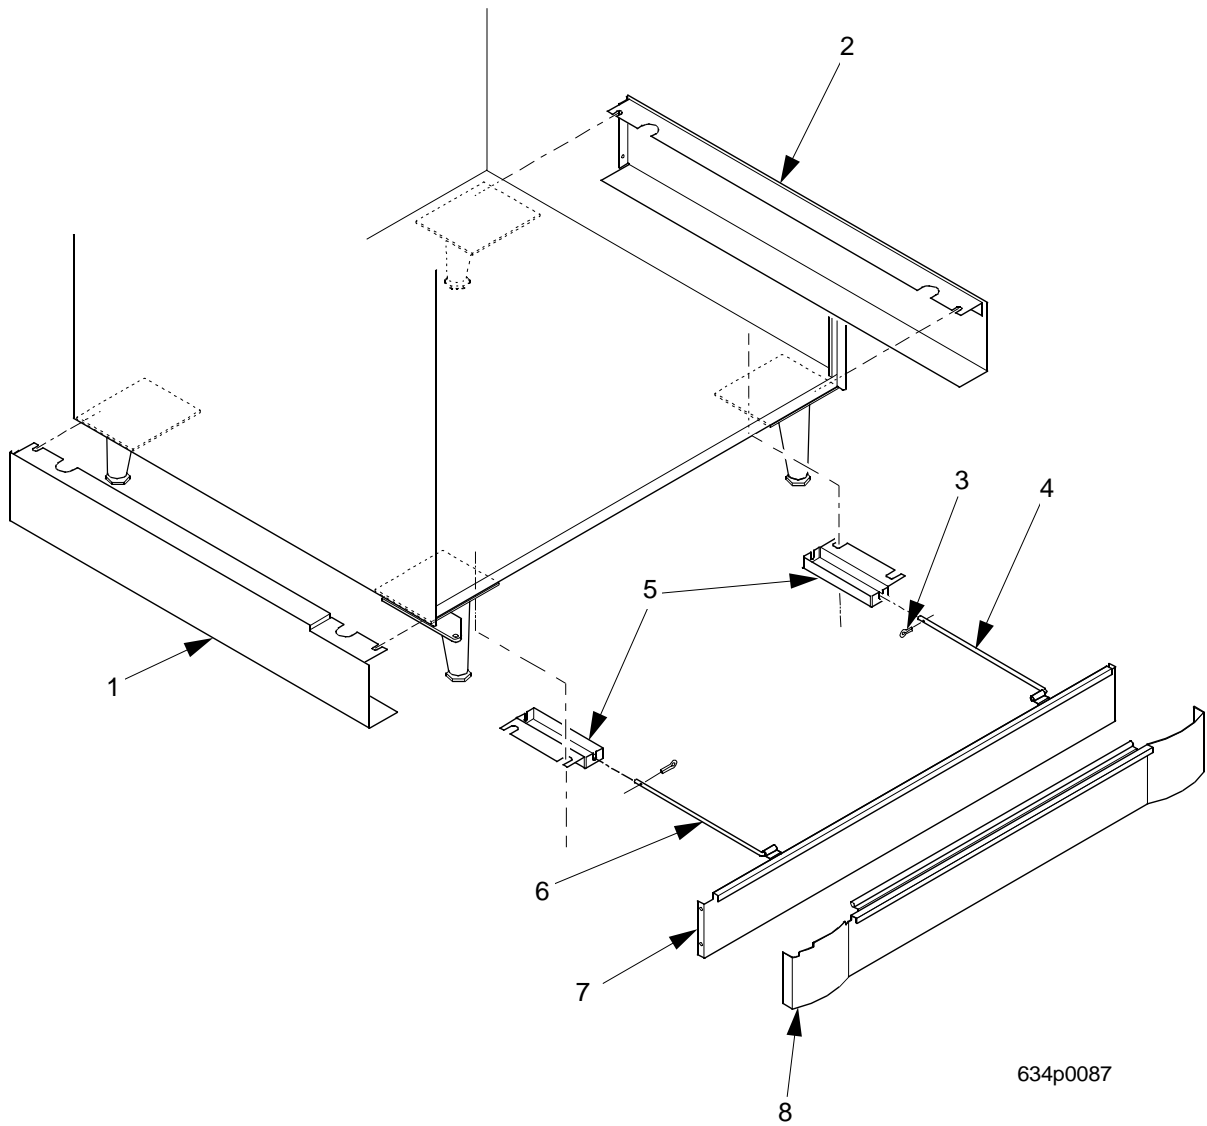

Figure 98. Base Plate Assembly and Side Panels

EuroDrink Parts Manual

EuroDrink Parts Manual

TABLE 98. BASE PLATE ASSEMBLY AND SIDE PANELS

INDEX	PART NUMBER	DESCRIPTION	QTY
-	-	BASE PLATE-FRONT & SIDES (STANDARD TRIM STYLE) (INCLUDES INDEX NUMBERS 1 THRU 7)	REF
		BASE PLATE ASSEMBLY-MILLENNIA (INCLUDES INDEX NUMBERS 3 THRU 6 PLUS 8)	
		BASE PLATE - FRONT ONLY (STANDARD TRIM STYLE) (INCLUDES INDEX NUMBERS 3 THRU 7)	
1	6261030	SIDE PANEL ASSEMBLY-BASE GRILL-LEFT SIDE-BLACK (STANDARD TRIM STYLE)	1
2	6261027	SIDE PANEL ASSEMBLY-BASE GRILL-RIGHT SIDE -BLACK (STANDARD TRIM STYLE)	1
3	9900098	COTTER PIN 3/32 X 3/4 IN	2
4	1411194	SLIDE BASE PLATE R H	1
5	6231087	BRACKET-BASE PLATE	2
6	1411195	SLIDE BASE PLATE L H	1
7	1581023	BASE PLATE ASSEMBLY (STANDARD TRIM STYLE)	1
8	1581050	BASE PLATE ASSY-32"-MILLENNIA-BLACK (MILLENNIA TRIM STYLE)	1