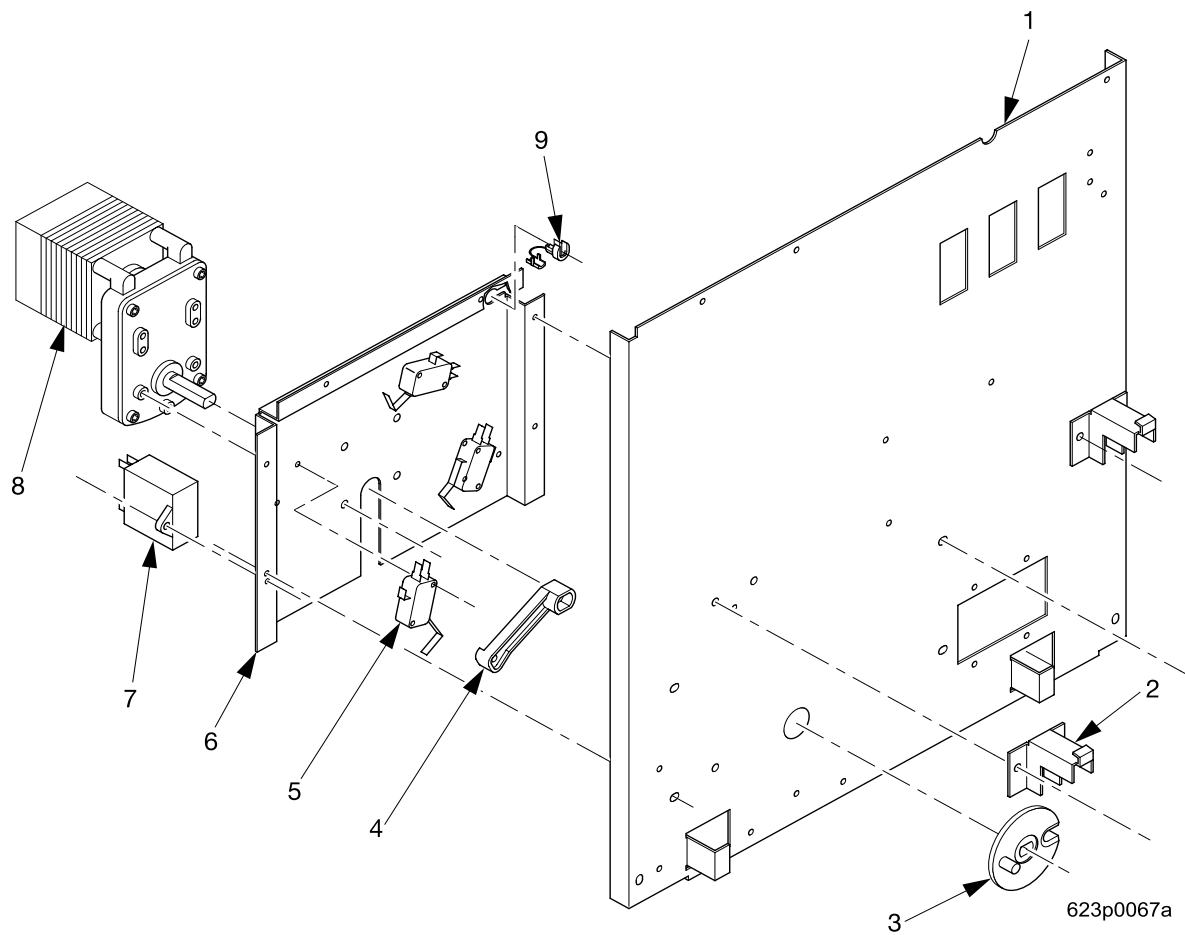

EuroDrink Parts Manual

Figure 49. Brewer Drive Assembly

EuroDrink Parts Manual

TABLE 49. BREWER DRIVE ASSEMBLY

INDEX	PART NUMBER	DESCRIPTION	QTY
-	6334005	BREWER DRIVE ASSEMBLY - SINGLE - 115 V (INCLUDES INDEX NUMBERS 1 - 6) - BRZ./MEX./U.S.	1
	6334002	BREWER DRIVE ASSEMBLY - SINGLE - 230 V (INCLUDES INDEX NUMBERS 1 - 6) ARG./FR./GER./N.Z./SP./U.K.	
1	6734012	PANEL MOUNTING - BREWER	1
2	6234294	MOUNTING BRACKET - BREWER	2
3	1451097	SCREW - #8-32 X .31 HEX HD T.F. - BLACK BRACKET	10
4	6234310	DRIVE CONNECTION - BREWER	1
5	6234303	RETAINING RING - .375 DIA.	1
6	6334007	SWITCH/MOTOR ASSEMBLY - 115V (INCLUDES INDEX NUMBERS 7 THROUGH 17) (U.S.)	1
	6334001	SWITCH/MOTOR ASSEMBLY - 230 V(INCLUDES INDEX NUMBERS 7 THROUGH 17) (ARG./FR./GER./N.Z./SP./U.K.)	
7	1217159	#4-40 KEPS NUT (2 EACH SWITCH)	6
8	6234279	SWITCH - BREWER	3
9	9988208	CAPACITOR - MOTOR RUN - 17 μ F (115V)	1
	9988209	CAPACITOR - MOTOR RUN - 4.5 μ F (230V)	
10	1217160	SCREW, #4-40 X 5.8 RHS (2 EACH SWITCH)	6
11	6239016	HARNESS - SWITCH - BREWER	1
12	9985887	BUSHING - STRAIN RELIEF	1
13	6334012	MOTOR - BREWER - 115V (U.S.)	1
	6334011	MOTOR - BREWER - 230V (ARG./FR./GER./N.Z./SP./U.K.)	
14	3157060	SCREW, #8-32 X .31 HEX HD - T/F - W/LOCKING SERRATIONS	2
15	6334018	HOUSING - SWITCHES AND BREWER MOTOR	1
16	4245186	SCREW, #8-32 X 1/4 PHS -T/F	4
17	6234515	SWITCH - ACTUATOR	1