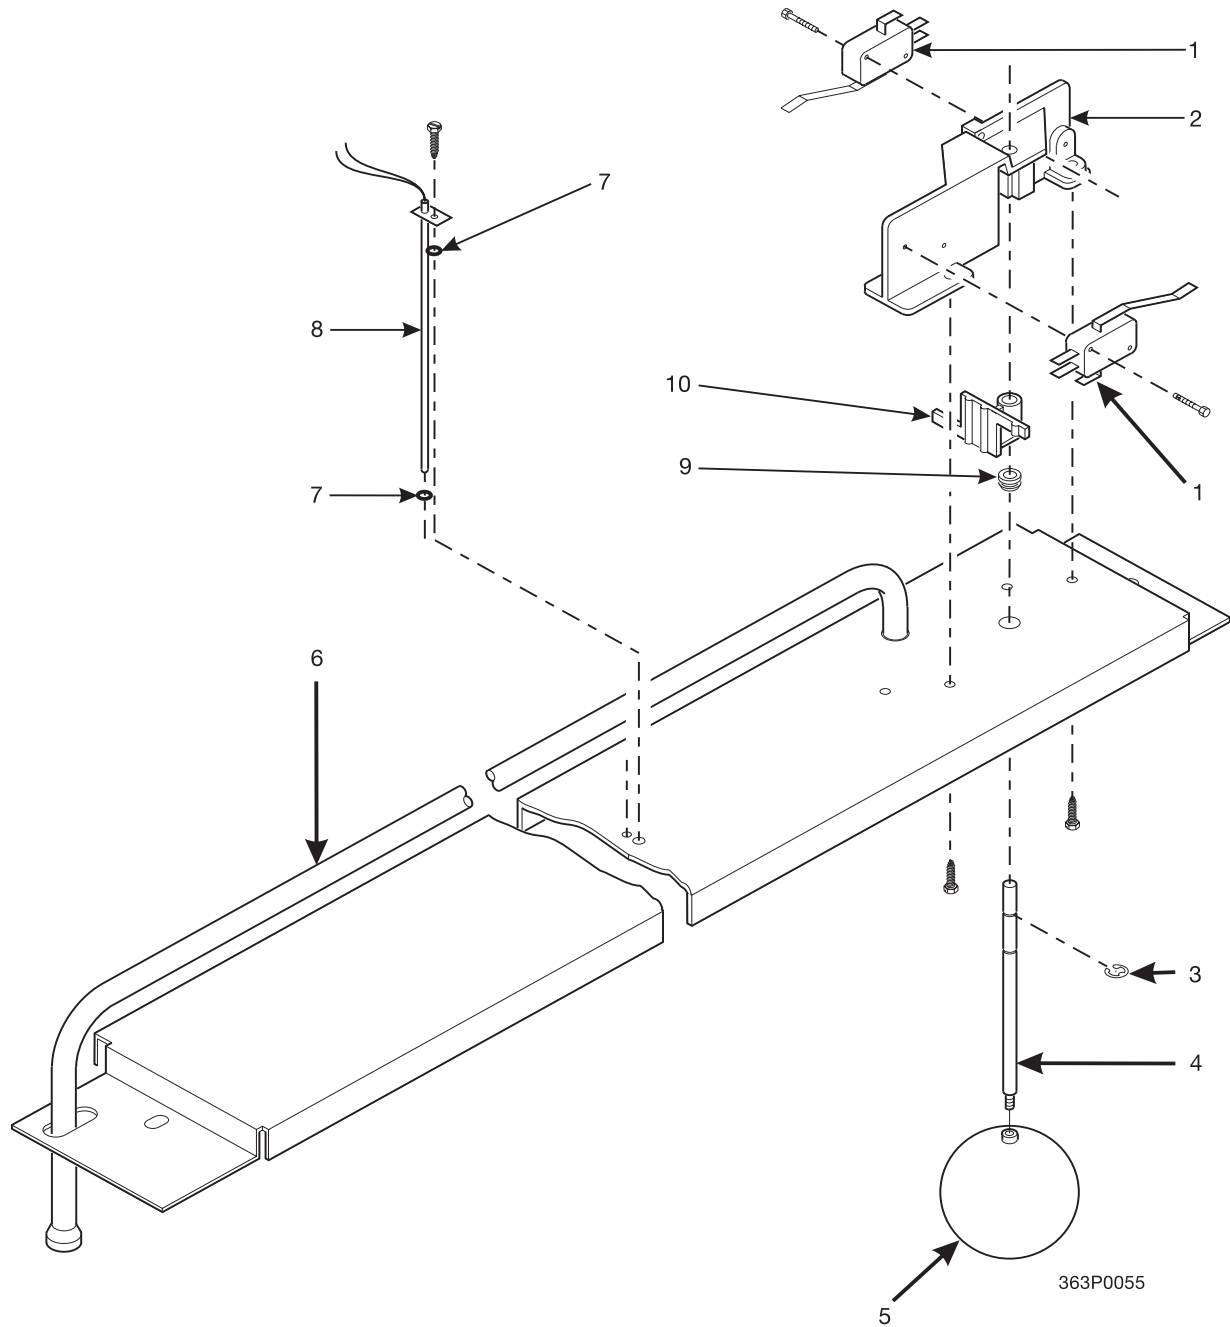

TABLE 36. WATER TANK LID ASSEMBLY

EuroDrink Parts Manual

Figure 36. Water Tank Lid Assembly

EuroDrink Parts Manual

TABLE 36. WATER TANK LID ASSEMBLY

INDEX	PART NUMBER	DESCRIPTION	QTY
-	6338046	LID ASSEMBLY - FINAL - H.W.T.	-
1	6238084	SWITCH - LEVER - 10 GRAM	2
2	6238068	BRACKET - MOUNTING - SWITCH	1
3	6124073	RETAINING RING REINF. E TYP.156	1
4	6338049	SHAFT - FLOAT	1
5	6508033	FLOAT - WATER TANK	1
6	6338047	WELD ASSEMBLY - COVER - LG. INLET - W.T.	1
7	6138287	O RING	2
8	6338051	SENSOR - TEMPERATURE - H.W.T.	1
9	6338050	BEARING - LID - HOT WATER TANK	1
10	6138183	ACTUATOR - SWITCH	1