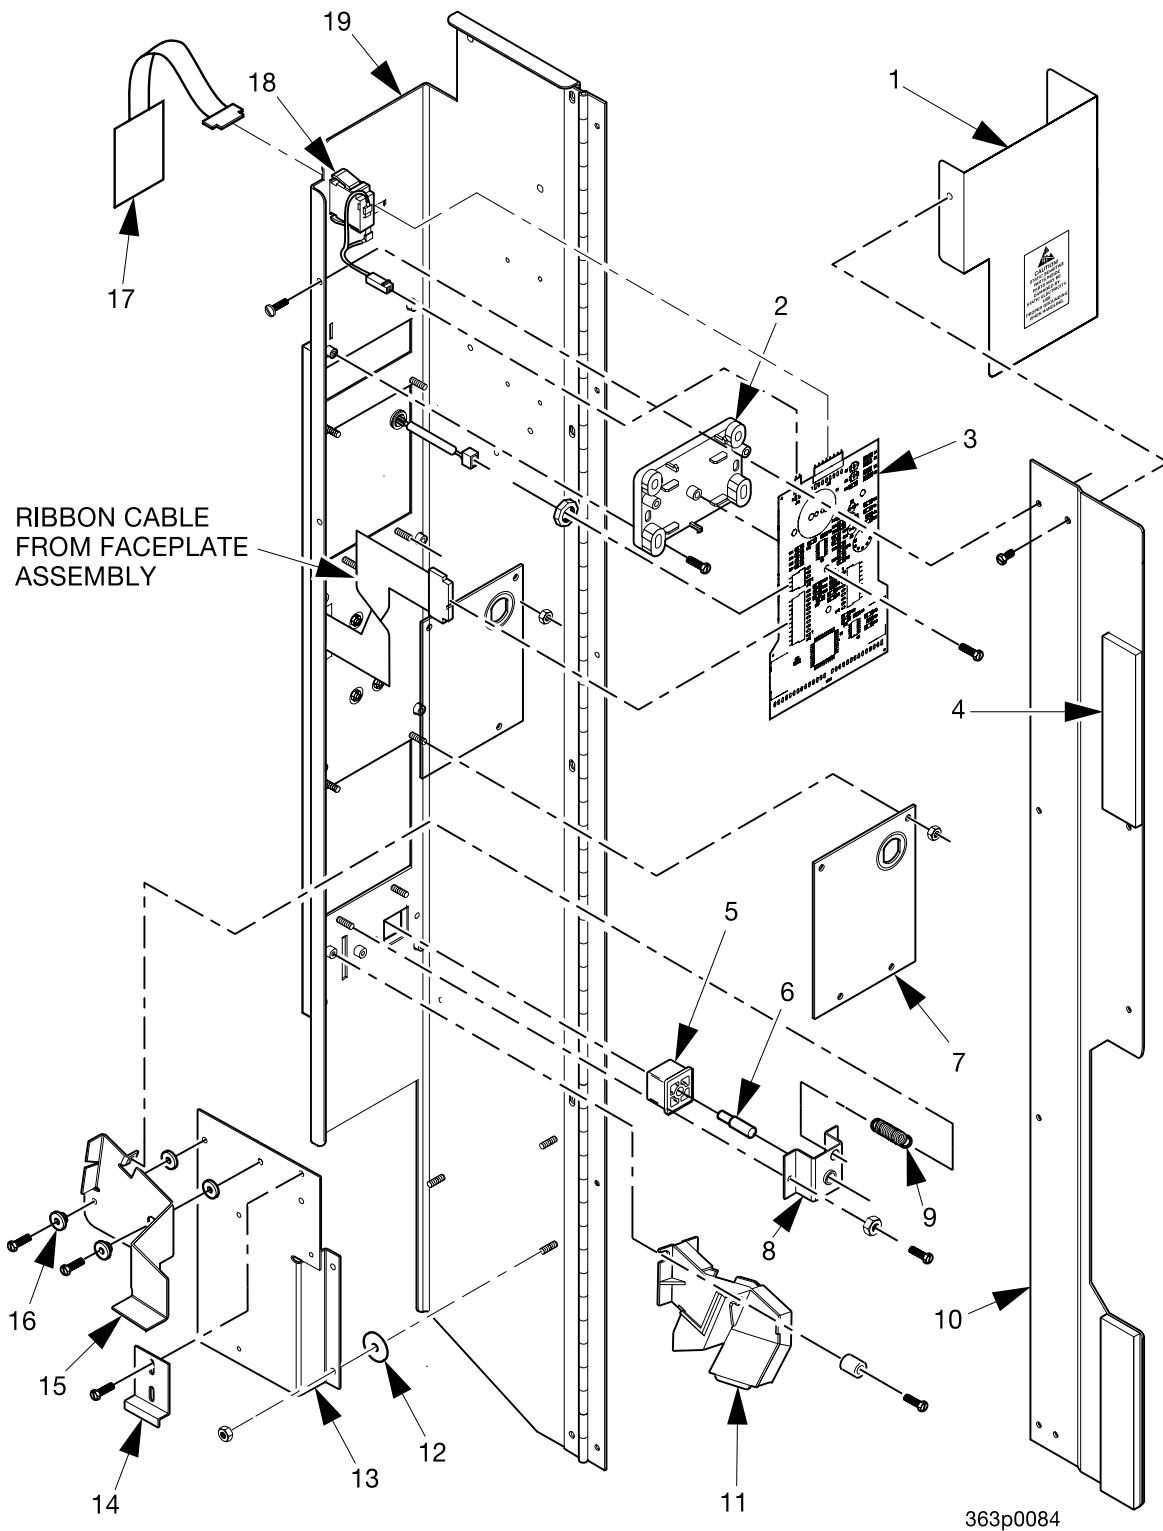

EuroDrink Parts Manual

Figure 22. Monetary Panel Assembly - Part 2

EuroDrink Parts Manual

TABLE 22. MONETARY PANEL ASSEMBLY - PART 2

INDEX	PART NUMBER	DESCRIPTION	QTY.
1	1575029	COVER - DISPLAY	1
2	1475099	BRACKET - PCB - DISPLAY	1
3	9989685	PCB ASSEMBLY - DISPLAY	1
4	3122056	MAGNET RETAINER COIN CHANGER	1
5	1475026	BUTTON - COIN RETURN	1
6	1475072	SHAFT - RETURN BUTTON	1
7	-	UPPER OR LOWER MONETARY POSITION (TABLE 26)	-
8	1571079	BRACKET - COIN RETURN BUTTON	1
9	1127808	SPRING SHELF RESET	1
10	1575057	PLATE - MAGNET MOUNTING	1
11	1575003	COIN CHUTE ASSEMBLY	OPT.
12	9900067	WASHER STEEL 7/16 X.203 X.062	2
13	1571081	BRACKET ASSEMBLY - COIN MECHANISM	OPT.
14	6231037	CLAMP - CABLE	1
15	1571113	ARM - SCAVENGER	1
16	2204093	WASHER - SCAVENGER BAR	1
17	6335002X	SERVICE KEYPAD ASSEMBLY	1
	6335005	SERVICE KEYPAD ASSY-SPANISH	
18	1401110	SWITCH	1
19	1575094	PANEL WELD ASSEMBLY - MONETARY	1