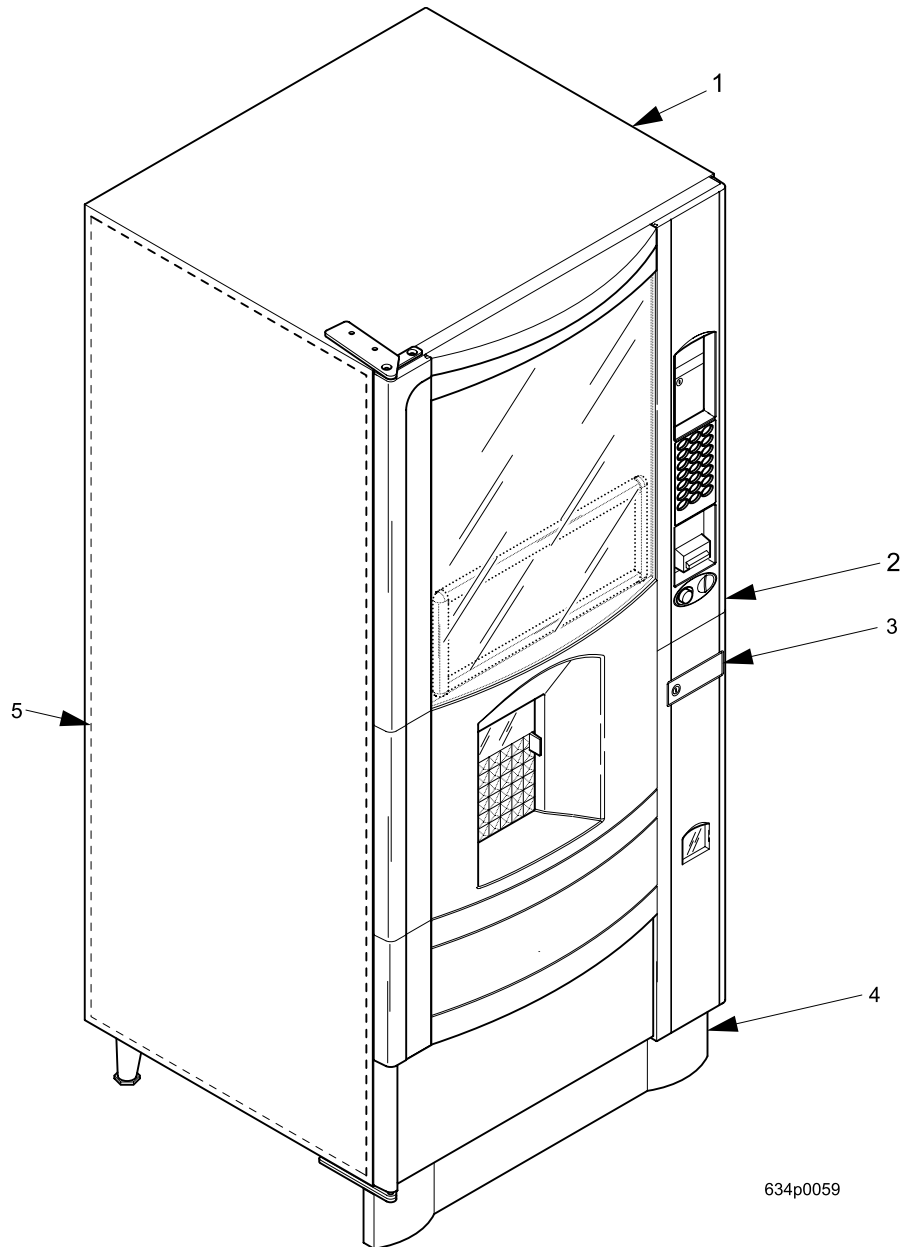

EuroDrink Parts Manual

TABLE 1. 634/636 MERCHANDISER

INDEX	PART NUMBER	DESCRIPTION	QTY
1	-	CABINET ASSEMBLY (FIGURES 27 THROUGH 31)	1
2	-	DOOR ASSEMBLY - MILLENNIA STYLE SHOWN (FIGURES 6 THROUGH 8)	1
3	6362030	DECAL - KEY - NESTLE MEXICO	1
4	-	BASE PLATE ACCESSORY (FIGURE 98)	OPT
5	6361053	DECAL - NESTLE MEXICO - LEFT SIDE	1
-	6361054	DECAL - NESTLE MEXICO - RIGHT SIDE (NOT SHOWN)	1