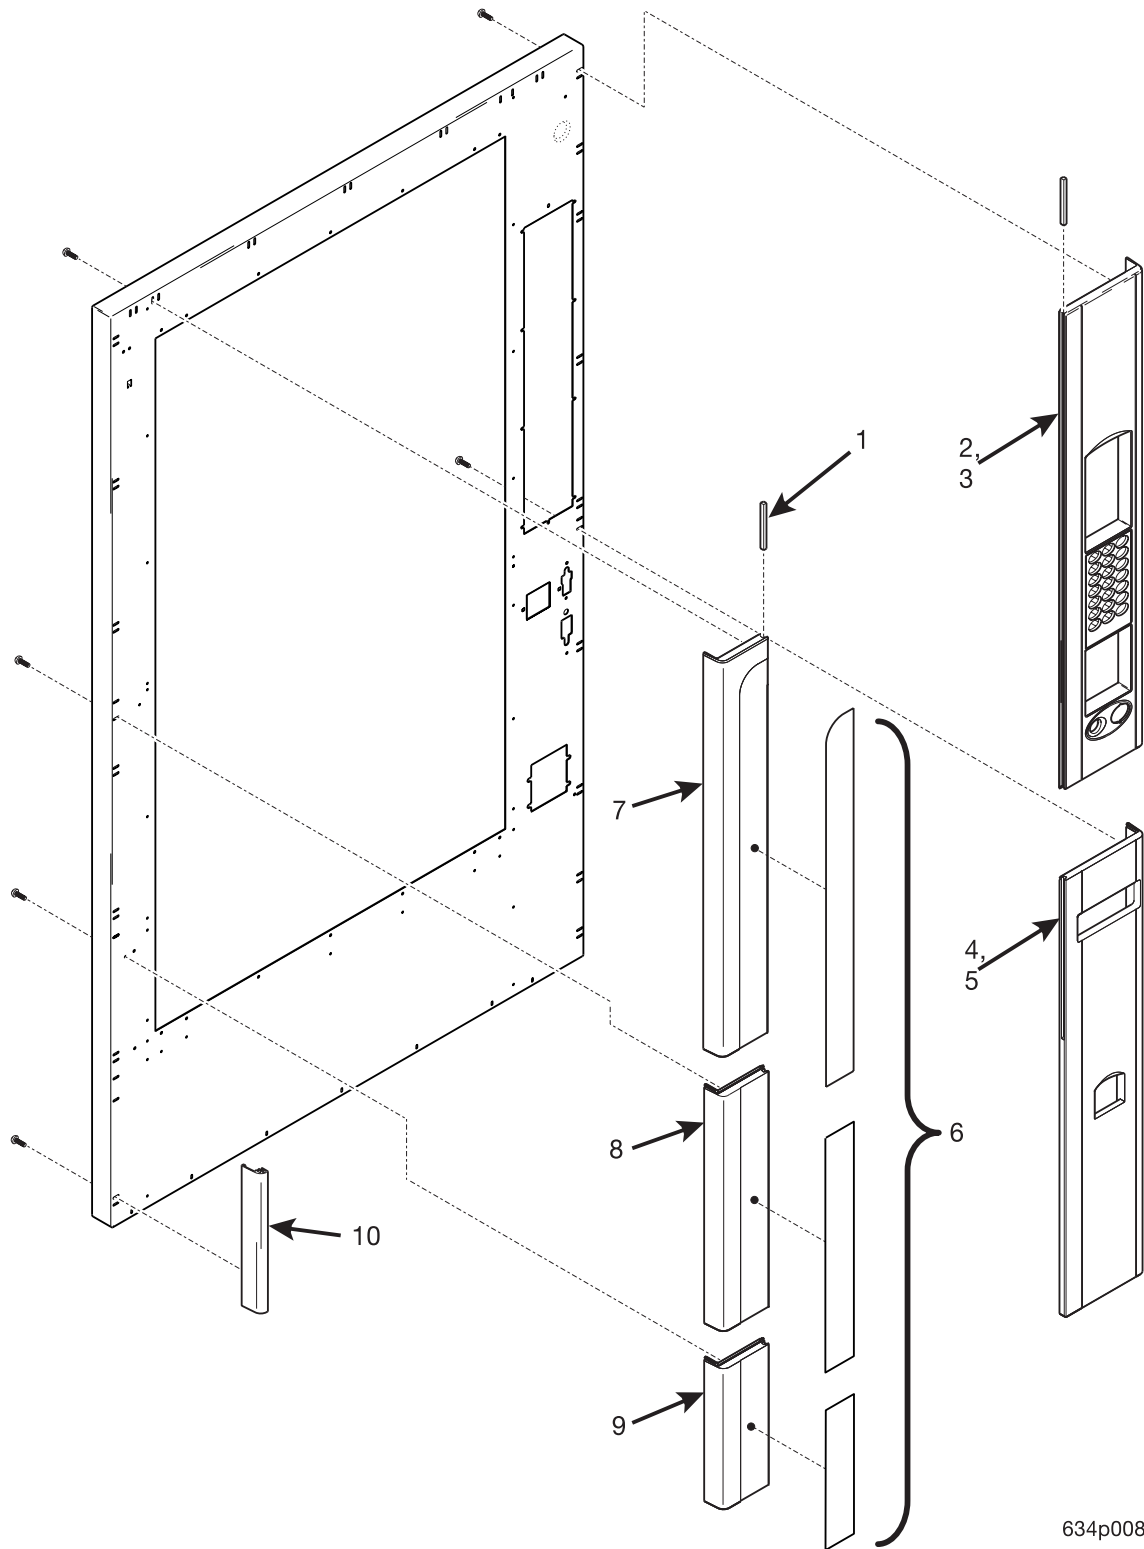

EuroDrink Parts Manual

Figure 3. Millennium Trim - Part 1

EuroDrink Parts Manual

TABLE 3. MILLENNIA TRIM - PART 1

INDEX	PART NUMBER	DESCRIPTION	QTY
1	1572259	FILLER-GROOVE-SHORT-GREY	2
	1572393	FILLER-GROOVE-SHORT-BLACK	
2	1572254	RIGHT HAND TRIM-UPPER-"A-21" - BLACK	1
3	6362026	DECAL - UPPER RT. - FRT. - NESTLE MEXICO (NOT SHOWN)	1
4	1572214	RIGHT HAND TRIM-LOWER-"B"-BLACK	1
5	6362029	DECAL - LOWER RT. - FRT. - NESTLE MEXICO (NOT SHOWN)	1
6	1572258	DECAL-DOOR TRIM-VERTICAL ASSEMBLY (NOT USED ON BLACK NESTLE STYLE)	1
	1682034	DECAL-DOOR TRIM-VERTICAL ASSEMBLY (USED ON BLACK STYLE)	
7	4552058	TRIM - UPPER - LEFT HAND - "C"	1
	6312013	LEFT HAND TRIM-UPPER-"C"-BLACK	
8	4552059	TRIM - MIDDLE - LEFT HAND - "D"	1
	6312014	LEFT HAND TRIM-MIDDLE-"D"-BLACK	
9	4552060	TRIM - BOTTOM - LEFT HAND - "E"	1
	6312015	LEFT HAND TRIM-BOTTOM-"E"-BLACK	
10	1572267	TRIM-LOWER-DOOR SIDE-GREY	1
	1572324	TRIM-LOWER-DOOR SIDE-BLACK	
-	1682033	DECAL - TRIM - HORIZONTAL - 32" - NOT SHOWN (BLACK)	1