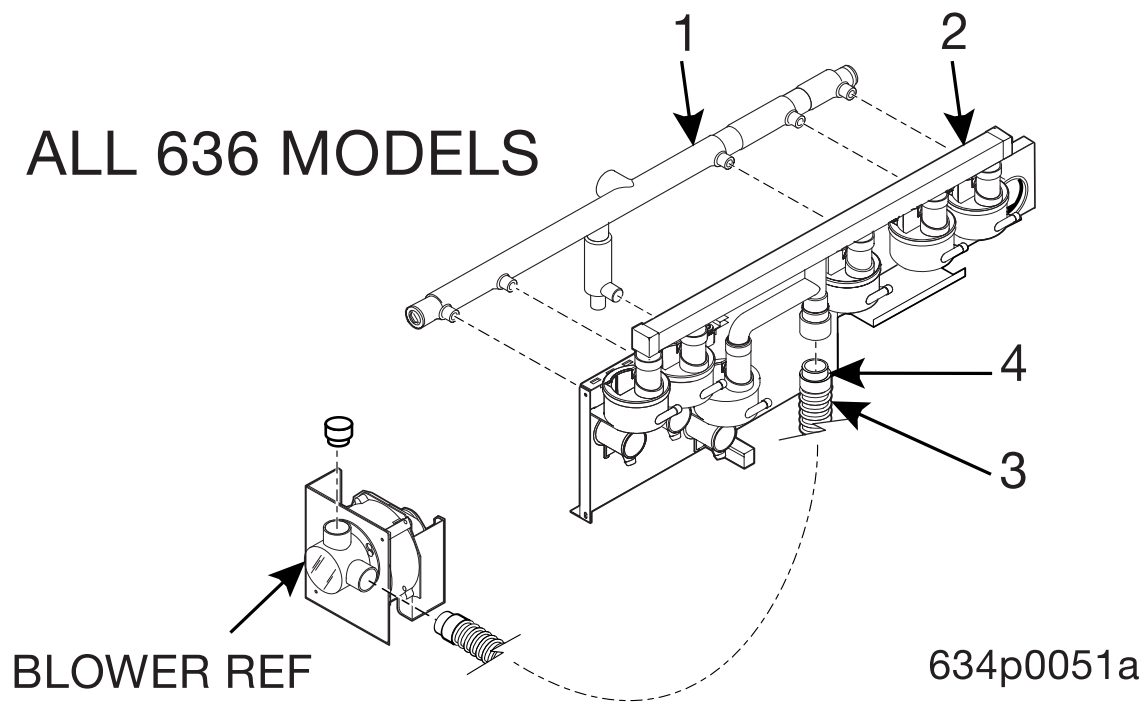

TABLE 50. MIXING BOWL AND BREWER VENTILATION SYSTEM

ALL 636 MODELS

Figure 50. Mixing Bowl and Brewer Ventilation System