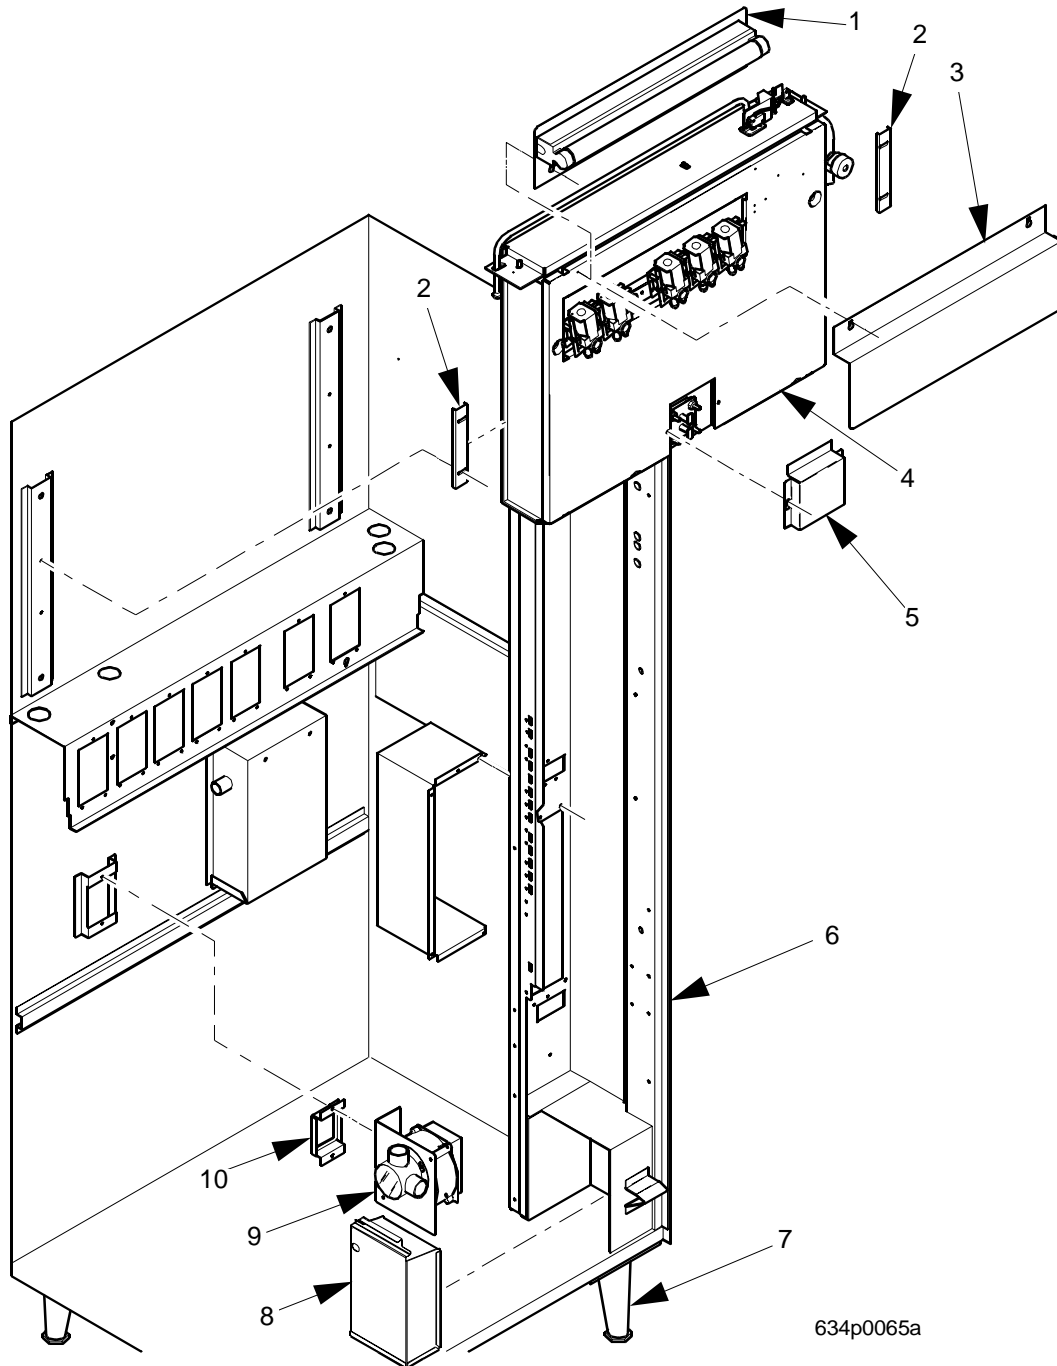

EuroDrink Parts Manual

Figure 27. Cabinet Assembly - Part 1

EuroDrink Parts Manual

TABLE 27. CABINET ASSEMBLY - PART 1

INDEX	PART NUMBER	DESCRIPTION	QTY
1	6231372	SERVICE LIGHT./BRACKET.ASSEMBLY-115V (FIGURE 32)	1
	6339012	LIGHT & BRACKET.ASSEMBLY-FLUOR-230V (FIGURE 33)	
2	6231036	CLAMP-WATER TANK	2
3	6558014	COVER-HOT WATER VALVES - 7 VALVES	1
4	6338044	WATER TANK ASSEMBLY-BASIC-115V (FIGURE 34)	1
	6338045	WATER TANK ASSEMBLY-BASIC-230V (FIGURE 34)	
	6368001	WATER TANK ASSEMBLY - NESTLE - 115 V	
	6368000	WATER TANK ASSEMBLY - NESTLE - 230 V	
5	6238104	COVER - HEATER - WATER TANK	1
6	6341023	CABINET ASSEMBLY - NV BLACK	1
	6341024	CABINET ASSEMBLY - MILLENNIA GREY	
7	-	LEG, LEVELER AND LEG & HINGE ASSEMBLIES (FIGURE 38)	-
8	1571029	MONEY BOX	1
-	1101906	MONEY BOX LOCK #1801 NV 407	
-	2221920	KEY - CHICAGO LOCK #1801 NV 407	
-	2222603	NUT - LOCK RETAINING	
-	2226704	WASHER - LOCK BARREL #2693	
9	-	BRACKET,BLOWER & COVER ASSEMBLY (FIGURE 37)	1
10	1471054	BRACKET & SCREEN ASSEMBLY-EXHAUST	1