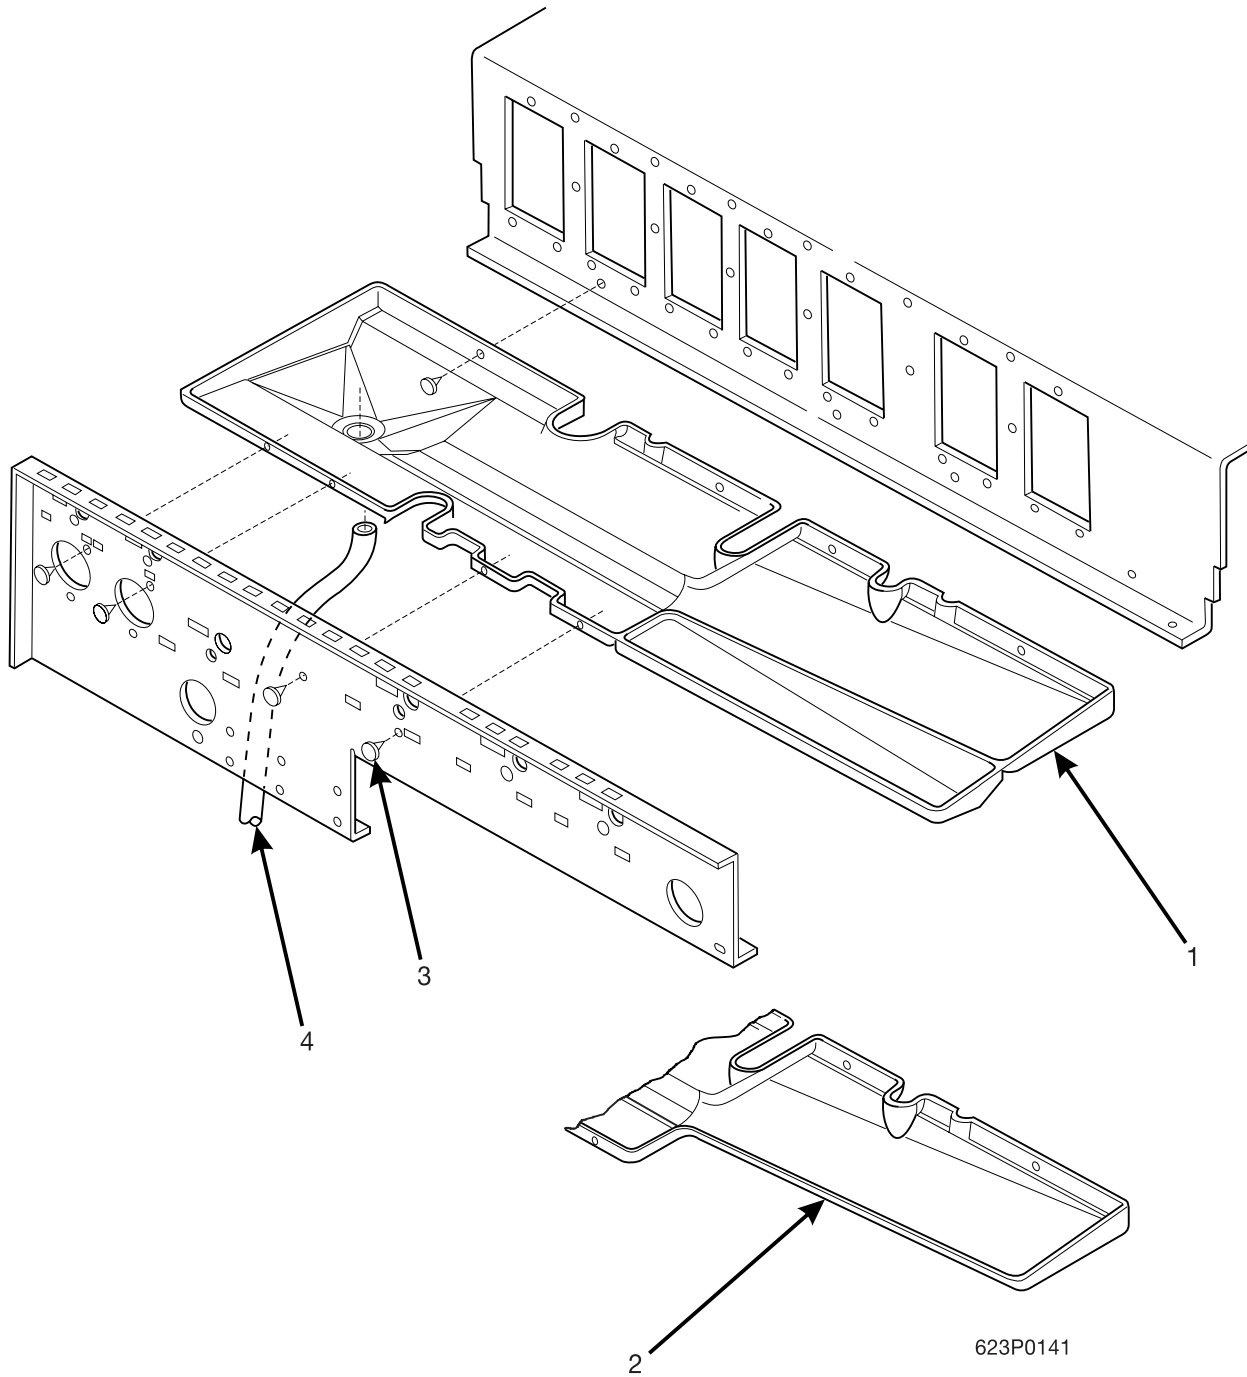

Figure 98. Base Plate Assembly and Side Panels

EuroDrink Parts Manual

EuroDrink Parts Manual

TABLE 98. BASE PLATE ASSEMBLY AND SIDE PANELS

INDEX	PART NUMBER	DESCRIPTION	QTY
-	-	BASE PLATE-FRONT & SIDES (STANDARD TRIM STYLE) (INCLUDES INDEX NUMBERS 1 THRU 7)	REF
		BASE PLATE ASSEMBLY-MILLENNIA (INCLUDES INDEX NUMBERS 3 THRU 6 PLUS 8)	
		BASE PLATE - FRONT ONLY (STANDARD TRIM STYLE) (INCLUDES INDEX NUMBERS 3 THRU 7)	
1	6261030	SIDE PANEL ASSEMBLY-BASE GRILL-LEFT SIDE-BLACK (STANDARD TRIM STYLE)	1
2	6261027	SIDE PANEL ASSEMBLY-BASE GRILL-RIGHT SIDE -BLACK (STANDARD TRIM STYLE)	1
3	9900098	COTTER PIN 3/32 X 3/4 IN	2
4	1411194	SLIDE BASE PLATE R H	1
5	6231087	BRACKET-BASE PLATE	2
6	1411195	SLIDE BASE PLATE L H	1
7	1581023	BASE PLATE ASSEMBLY (STANDARD TRIM STYLE)	1
8	1581050	BASE PLATE ASSY-32"-MILLENNIA-BLACK (MILLENNIA TRIM STYLE)	1