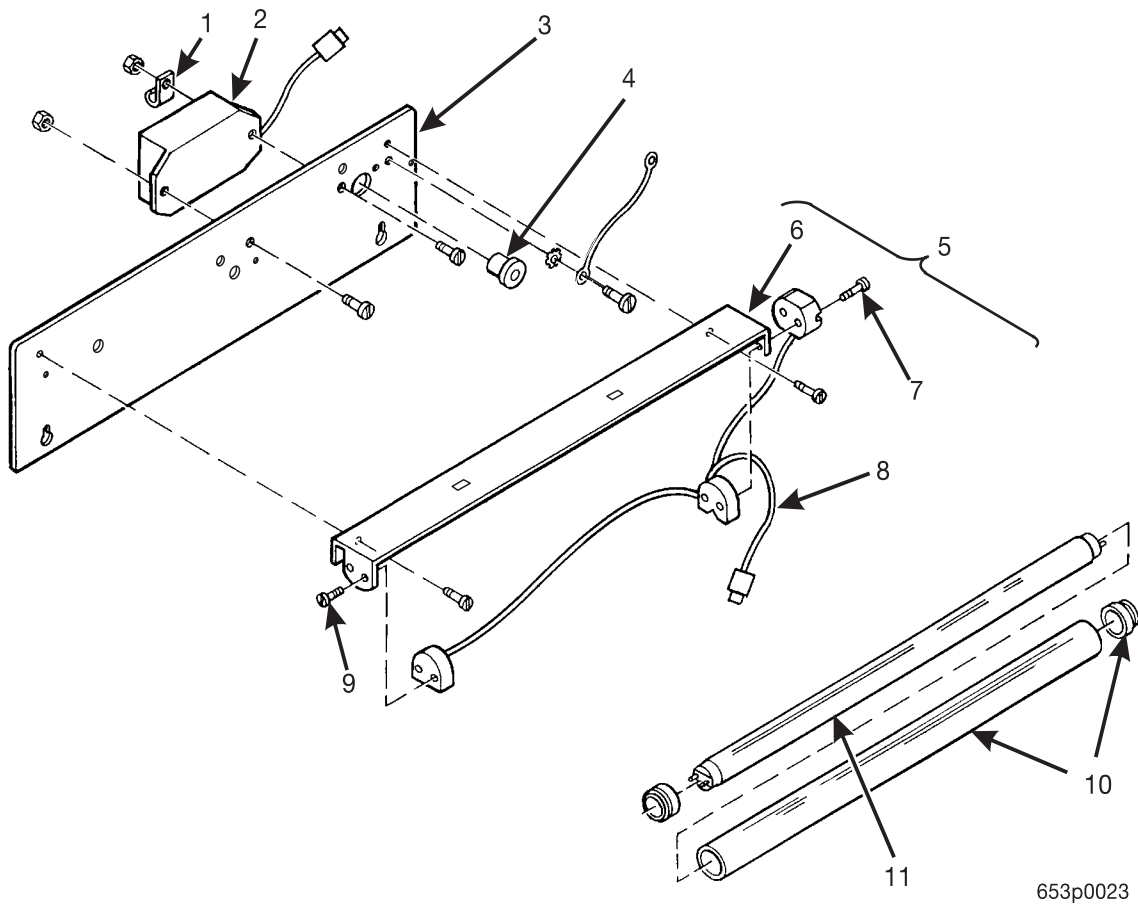

EuroDrink Parts Manual

653p0023

Figure 32. Service Light and Bracket Assembly - U.S.

EuroDrink Parts Manual

TABLE 32. SERVICE LIGHT AND BRACKET ASSEMBLY - U.S.

INDEX	PART NUMBER	DESCRIPTION	QTY
-	6231372	SERVICE LIGHT/BRACKER ASSEMBLY - 115V	1
1	1452139	RETAINER - HARNESS	1
2	3151058	BALLAST ASSEMBLY	1
3	6231559	BRACKET - SERVICE LIGHT	1
4	3106154	BUSHING - #SB875	1
5	6231232	LIGHT ASSEMBLY - FLUORESCENT (INCLUDES INDEX NUMBERS 6-9)	1
6	2272036	BRACKER - LOWER LIGHT	1
7	3107171	SCREW - #4-36 X 5/8	2
8	2346016	HARNESS - FLUORESCENT LIGHT	1
9	1452076	SCREW - #4-36 X .437	2
10	6232305	LAMP SLEEVE AND END CAPS ASSEMBLY	1
11	2222096	FLUORESCENT LAMP	1