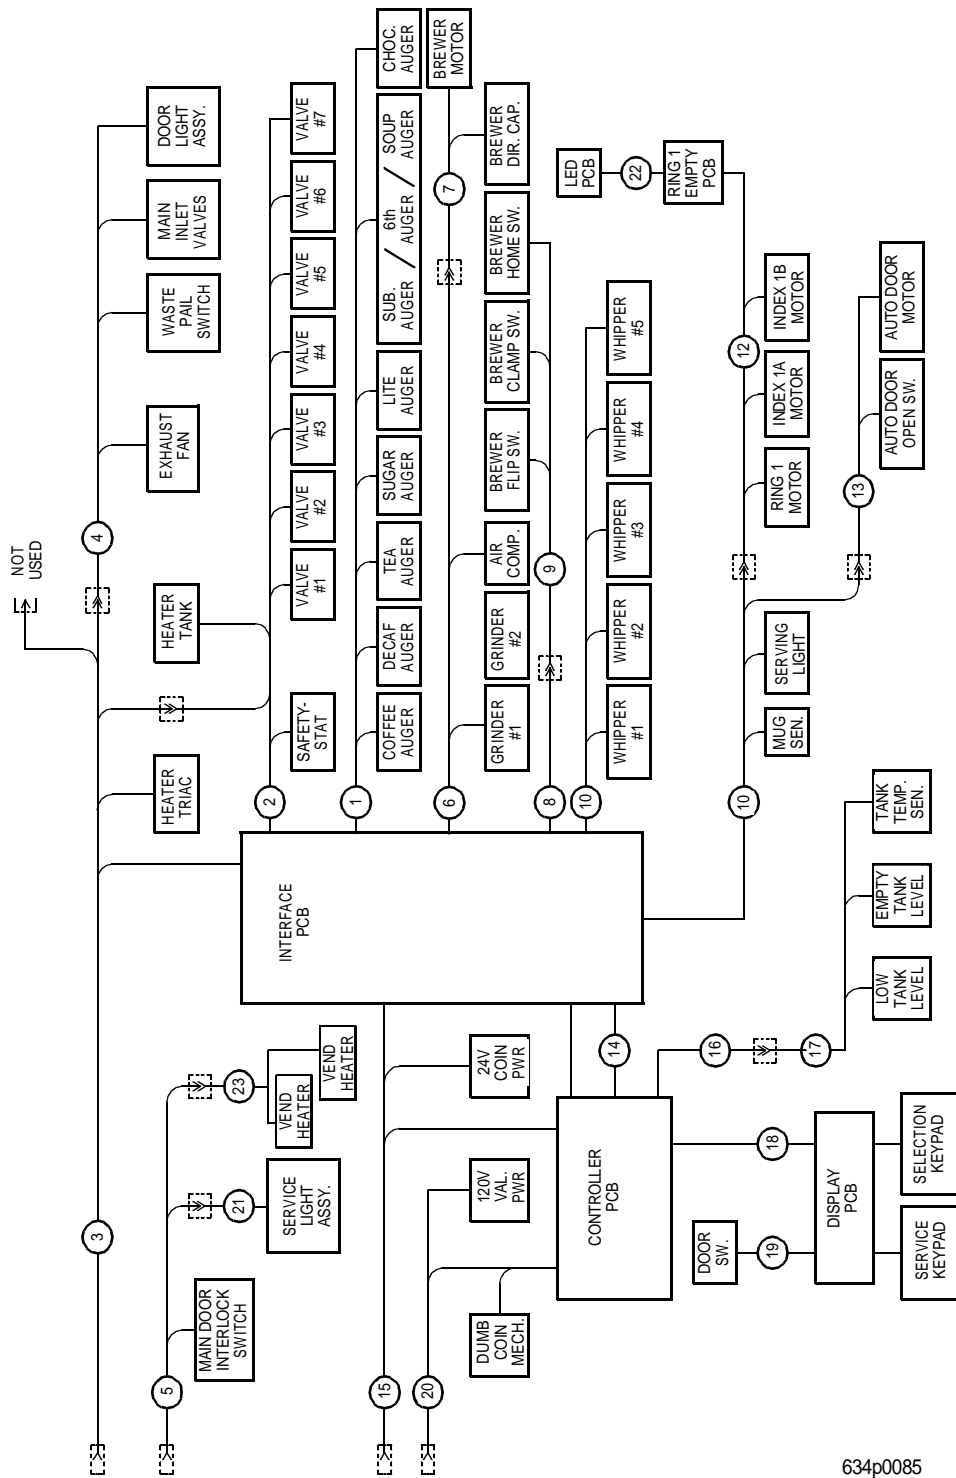

*** 2 PER VALVE ASSEMBLY**

EuroDrink Parts Manual

634p0085

Figure 87. Overall Wiring Harnesses

EuroDrink Parts Manual

TABLE 87. OVERALL WIRING HARNESSSES

INDEX	PART NUMBER	DESCRIPTION	634	636
1	6339001	HARNESS - HDC AUGERS		
2	6339019	HARNESS - HDC VALVES AND HEATER		
3	6339004	HARNESS - HDC - AC1		
4	6559007	HARNESS - HDC - AC2		
5	1579010	JUMPER - INTERLOCK - DOMESTIC		
6	6339003	HARNESS - BREW AND GRIND		
7	6239016	HARNESS - BREWER		
8	3639015	HARNESS - PCB TO BREW SWITCHES		
9	6239016	HARNESS - BREWER		
10	6339005	HARNESS - HDC DC - CABINET		
11	-	NOT USED		
12	6269013	HARNESS - CUP MECHANISM		
13	6239026	HARNESS - AUTO DOOR		
14	1579008	CABLE - RIBBON - 16 CONDUCTOR		
15	9989750	HARNESS - 24 VAC - PCB & COIN POWER		
16	6339009	JUMPER - PCB TO FLOAT SWITCHES		
17	6339021	HARNESS - FLOAT SWITCHES		
18	6339017	FLAT CABLE - DISPLAY TO CONTROLLER		
19	1579009	JUMPER - MONETARY DOOR SWITCH		
20	1579003	HARNESS - COIN MECHANISM		
21	6339007	JUMPER - CABINET SERVICE LIGHT		
22	6233106	HARNESS - CUP DETECTOR LED		
-	1679005	FLUORESCENT LIGHT FILTER - 120/230		
-	1475119	JUMPER - GROUND WIRE		
-	1579005	HARNESS - MARS PULSE VALIDATOR		
-	1579006	HARNESS - MAKKA PULSE VALIDATOR		
-	1579018	HARNESS - DATA PRINTER INTERFACE		
-	1679056	HARNESS - DEX PRINTER INTERFACE		
-	1579028	HARNESS - SERIAL VALIDATOR		
-	1579031	JUMPER - VALIDATOR - MARS - 24V		
-	1579032	HARNESS - SERIAL VALIDATOR - 24V		
-	1579034	HARNESS - FOR BA30/32 A - MDB		
-	1579050	HARNESS - MDB - FOR CONLUX 2000		