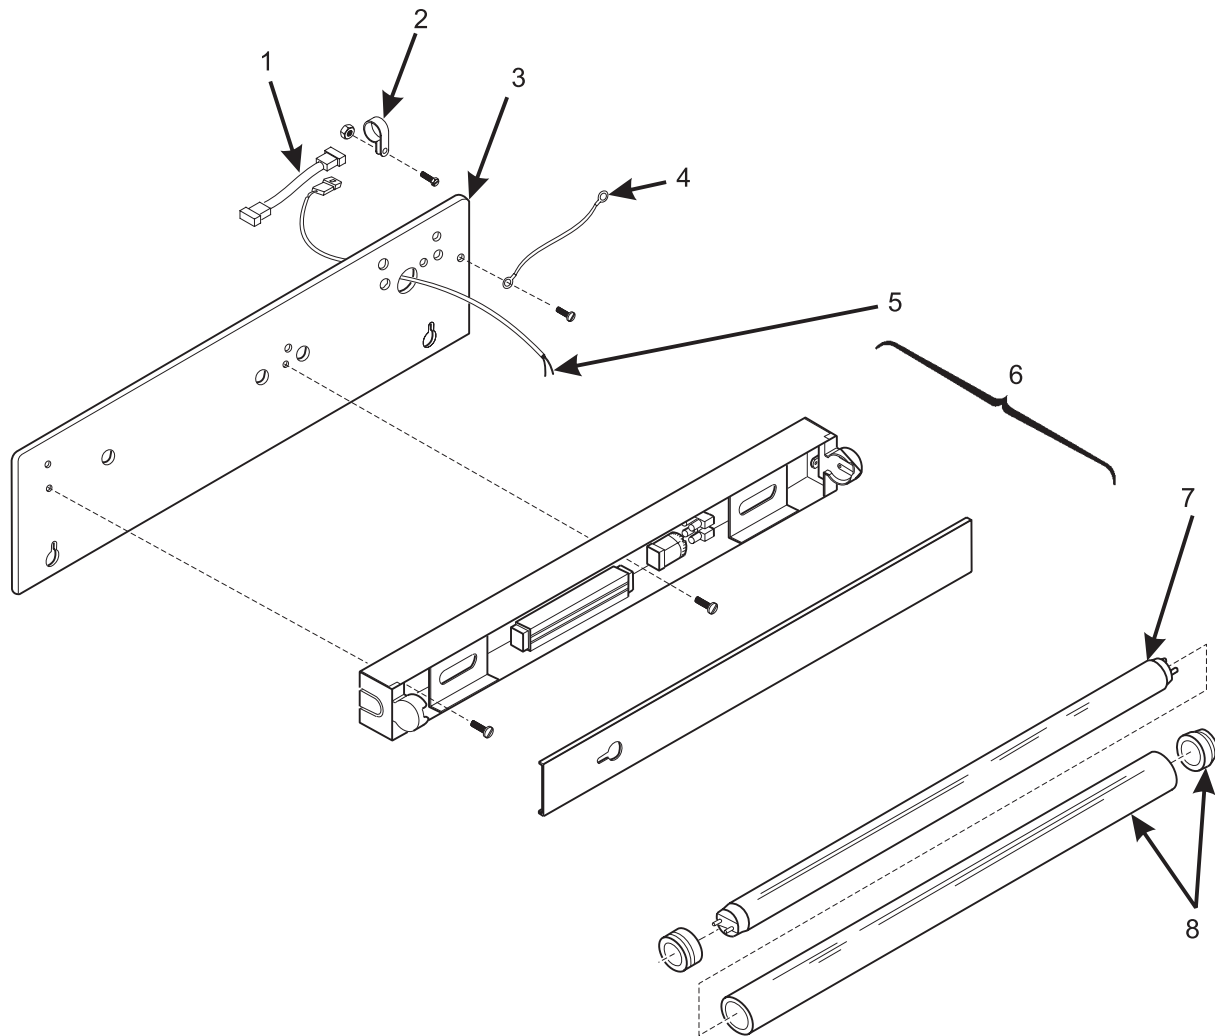

EuroDrink Parts Manual

633p0049

Figure 33. Service Light/Bracket Assembly (ARG./AUS./FR./GER./N.Z./SP./U.K.)

EuroDrink Parts Manual

TABLE 33. SERVICE LIGHT/BRACKET ASSEMBLY (ARG./AUS./FR./GER./N.Z./SP./U.K.)

INDEX	PART NUMBER	DESCRIPTION	QTY
-	6339012	LIGHT AND BRACKET ASSEMBLY - FLUORESCENT - 230 V	1
1	1679005	SUPPRESSION ASSEMBLY - 230 V	1
2	4305043	CABLE CLAMP - RICHCO #N4	3
3	6231559	BRACKET - SERVICE LIGHT	1
4	9984094	JUMPER - GROUND WIRE	1
5	6339011	JUMPER - SERVICE LIGHT - INTERNATIONAL	1
6	6239053	LIGHT ASEMBLY - FLUORESCENT - 230 V	1
7	2222096	FLUORESCENT LAMP #F15T8CW, 96/CS	1
8	6232305	LAMP SLEEVE AND END CAPS ASSEMBLY - 16.35" LONG	1