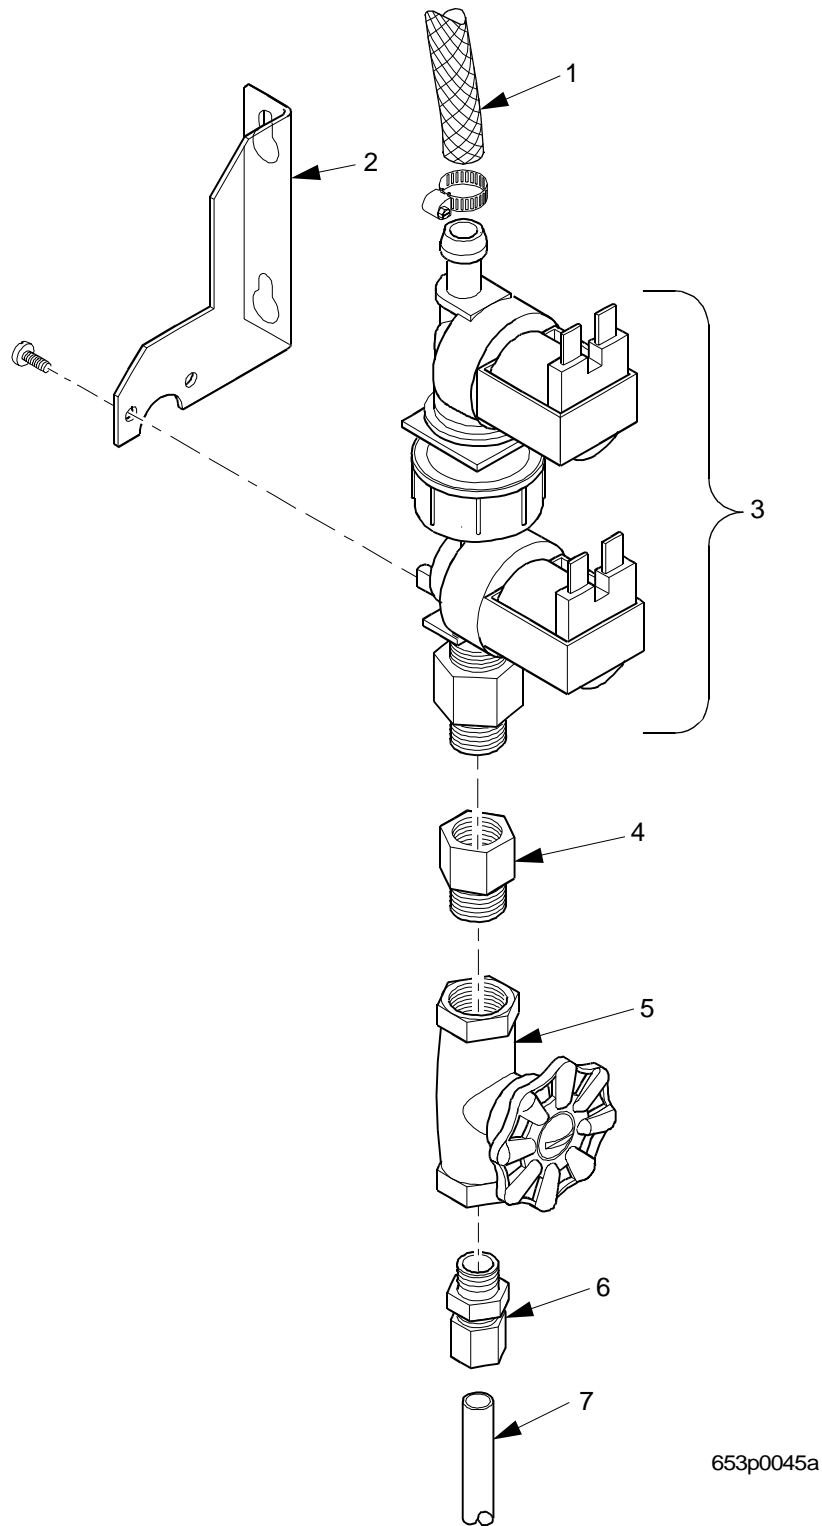

EuroDrink Parts Manual

Figure 79. Water Supply - Without Water Filter Option

EuroDrink Parts Manual

TABLE 79. WATER SUPPLY - WITHOUT WATER FILTER OPTION

INDEX	PART NUMBER	DESCRIPTION	QTY
-	6331040	BRACKET/INLET VALVE ASSEMBLY - 115 V (MEX./U.S.) (INCLUDES INDEX NUMBERS 1 - 5)	1
	6331038	BRACKET/INLET VALVE ASSEMBLY - 230 V (ARG./FR./GER./N.Z./ SP./U.K.) (INCLUDES INDEX NUMBERS 1 - 5)	
1	3618123	TUBING - UK - AQUAVEND - .375 ID. (CONNECTS WATER VALVES AND WATER TANK)	31 IN
2	6231501	SUPPORT - INLET WATER VALVE	1
3	3158061	VALVE ASSEMBLY - WATER INLET (U.S.)	1
	6408003	VALVE ASSEMBLY - WATER INLET (ARG./FR./GER./N.Z./SP./U.K.)	
4	6231503	ADAPTER - 3/8-1/4 #120B 06 X 0	1
5	3108048	VALVE WATER - CONBRACO #57-001-	1
6	6408119	MALE CONNECTOR - BRASS - #4-4-FBI12	1
7	6348002	TUBING - INLET LINE - NO FILTER	1