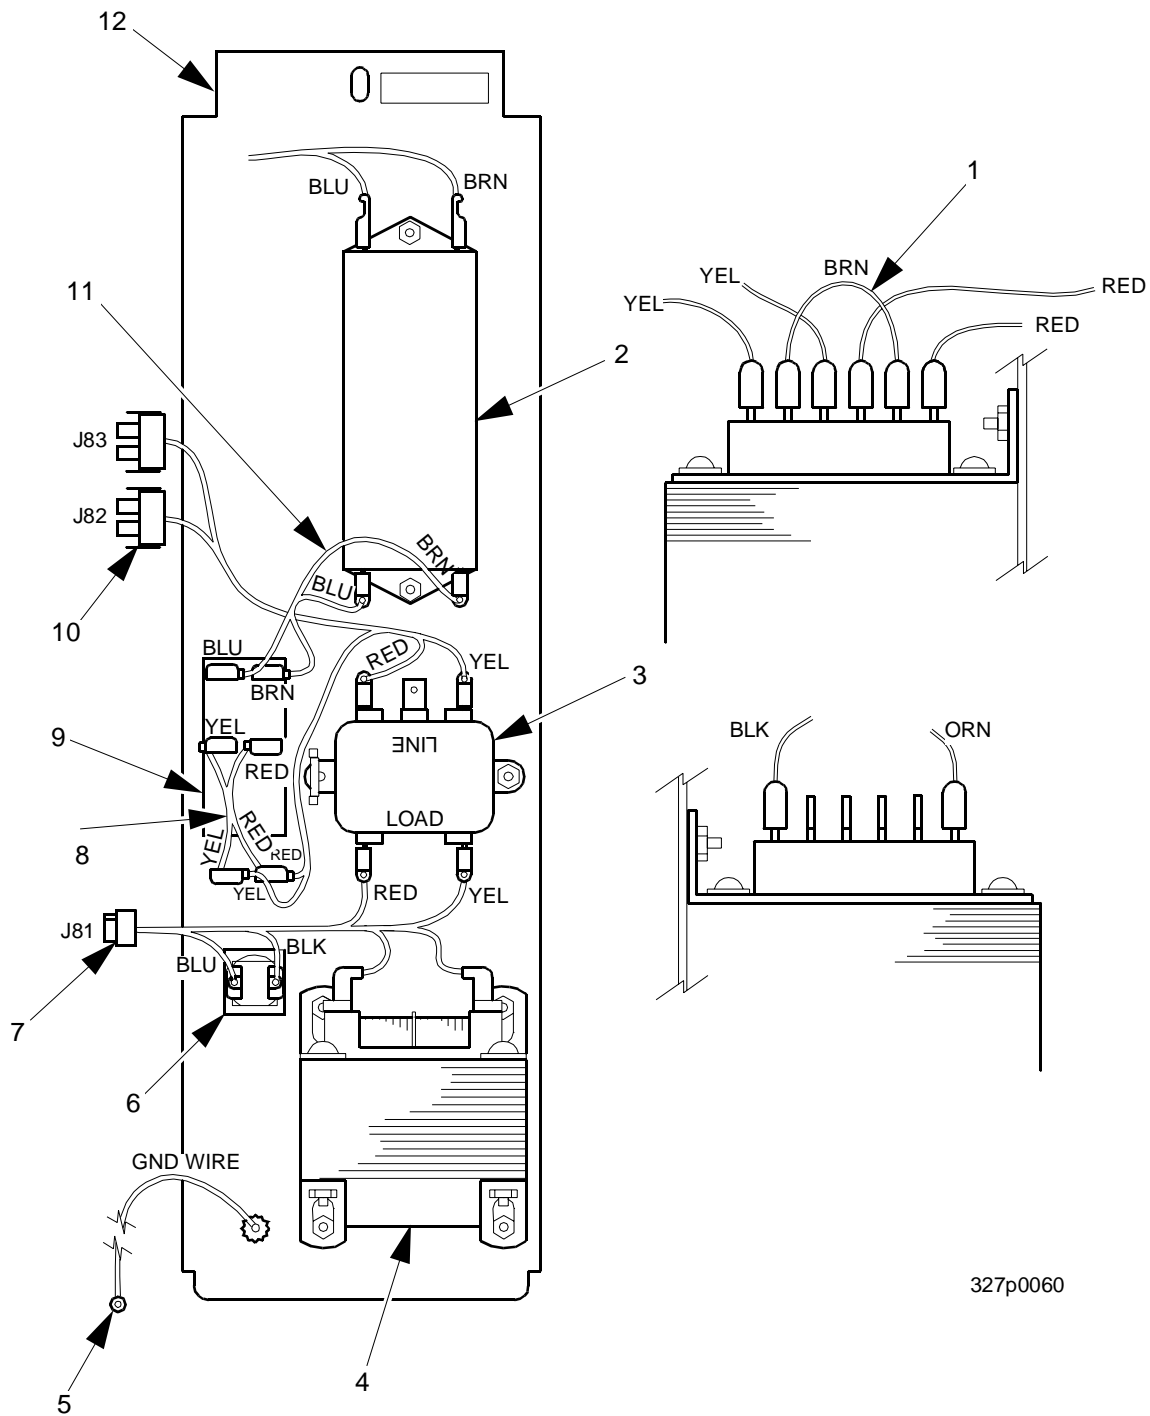

EuroDrink Parts Manual

Figure 41. Power Panel Assembly - 230 V - France, Germany, Sweden

EuroDrink Parts Manual

TABLE 41. POWER PANEL ASSEMBLY - 230 V - FRANCE, GERMANY, SWEDEN

INDEX	PART NUMBER	DESCRIPTION	QTY
-	4521041	POWER PANEL ASSY-230V FR/GER	REF
1	4279001	JUMPER-230V-XFMR PRI	1
2	9989110	FILTER-POWER LINE-EMI	1
3	9989100	INTERFERENCE FILTER	1
4	9989046	24V XFMR-DUAL PIR.-.187 TERM	1
5	9984094	WIRE-GROUND-14"	1
6	9989674	CIRCUIT BREAKER-4 AMP	1
7	1709001	JUMPER-TRANSFORMER-FOREIGN	1
8	4529002	JUMPER-FRENCH/GERMAN SWITCH	1
9	9984627	CIRCUIT BREAKER/SWITCH-16 AM	1
10	1709000	HARNESS-POWER PANEL-FOREIGN	1
11	6849015	JUMPER-POWER SW	1
12	4521036	PLATE-HOUSING-PANEL-FR/GER.	1