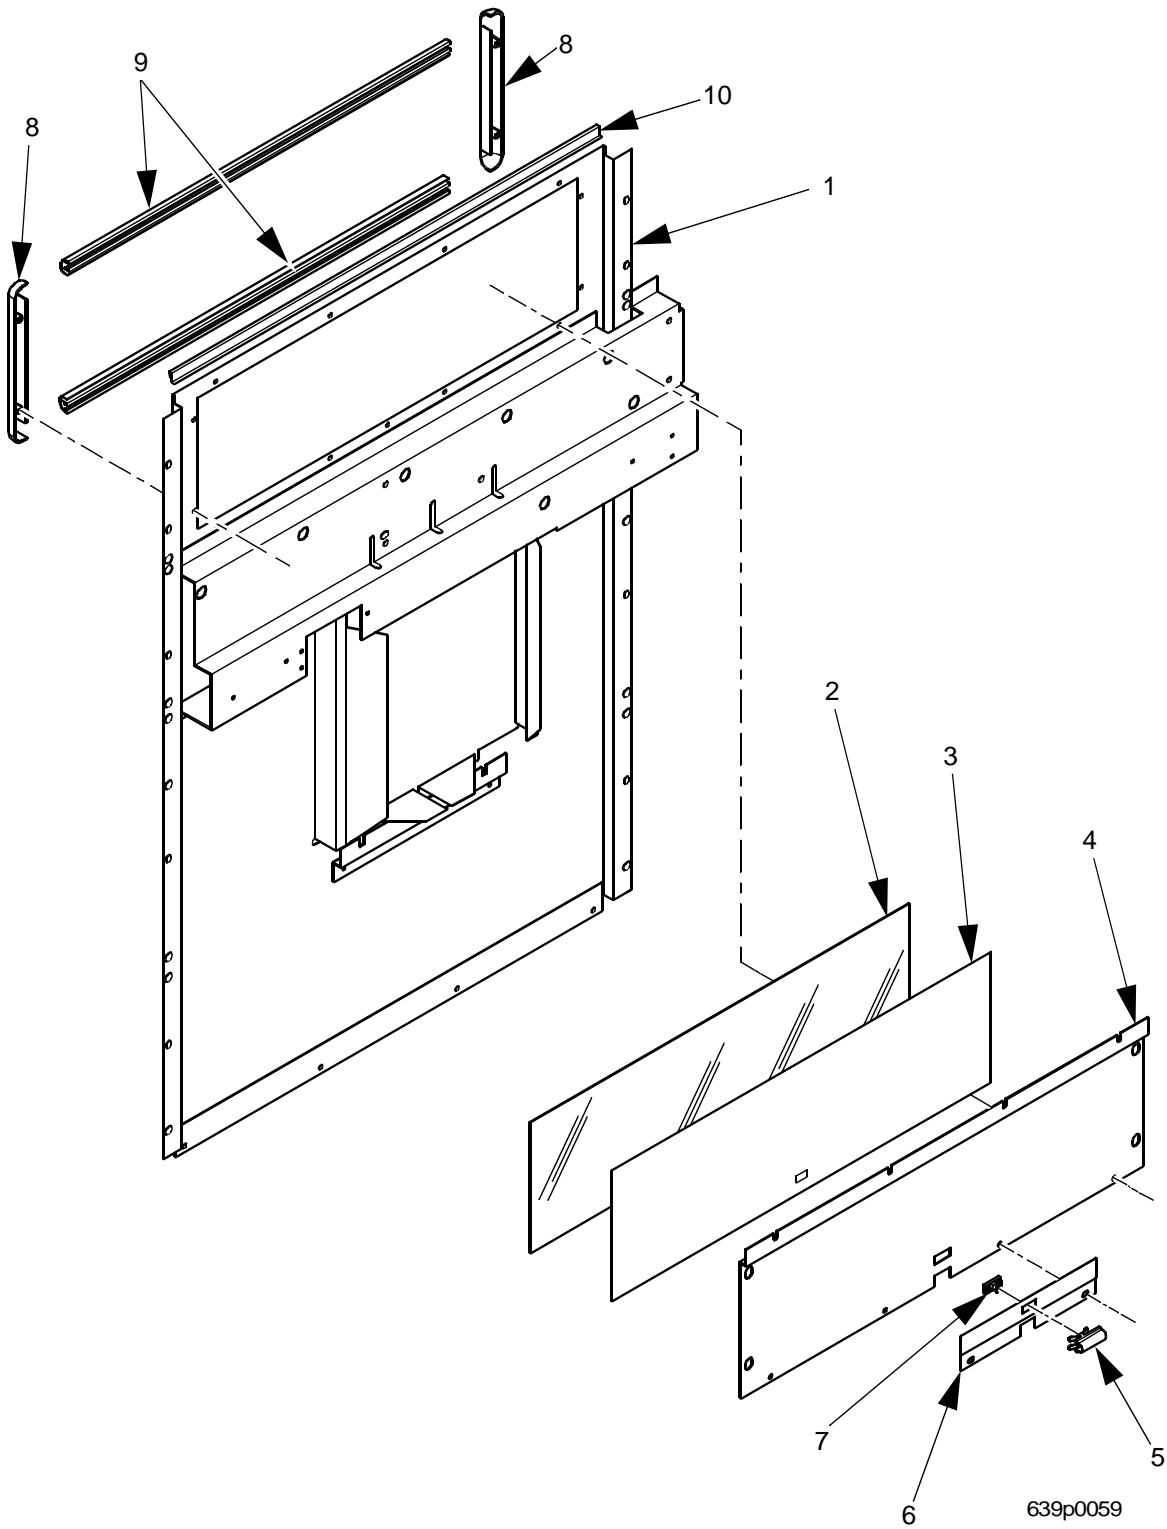

EuroDrink Parts Manual

Figure 10. Center Panel Assembly - Backlit

EuroDrink Parts Manual

TABLE 10. CENTER PANEL ASSEMBLY - BACKLIT

INDEX	PART NUMBER	DESCRIPTION	QTY
1	6342073	CENTER PLATE ASSEMBLY-"T"-GREY	1
	6342074	CENTER PLATE ASSEMBLY-NU WHITE	
	6342098	CENTER PLATE ASSEMBLY-"T"-WHITE	
	6342075	PANEL ASSEMBLY-CENTER TRIM (MILLENNIA STYLE)	
	6342072	CENTER PLATE ASSEMBLY - N.V. BLACK	
2	6342082	COVER-MENU INSERT-THICK	1
3	6342042	INSERT - MENU SELECTIONS - EURO COFFEE - SWEDISH	1
	6342025	INSERT-SELECTIONS-FRENCH	
	6342027	INSERT-MENU SELECTIONS-EURO COFFEE-UK	
	6342028	INSERT-SELECTIONS-SPANISH	
	6362024	INSERT-SELECTIONS.-FD/FB-EURO COFFEE-GERMAN	
	6342089	INSERT-MENU-SELECTIONS-EURO COFFEE-BELGIUM (FLEMISH)	
	6342027	INSERT - MENU - SELECT - EURO COFFEE	
4	6342079	PLATE-BACKING MENU	1
5	6739013	INDICATOR LAMP-28V	1
6	6342080	PLATE-SERVE LIGHT	1
7	6362021	LENS-RECTANGULAR-RED	1
8	G6262033	END CAP-MENU BOARD	2
9	6342081	TRIM-SELECT INSERT	2
10	6342083	TRIM-HORIZONTAL BACKLIT P.O.P.	1