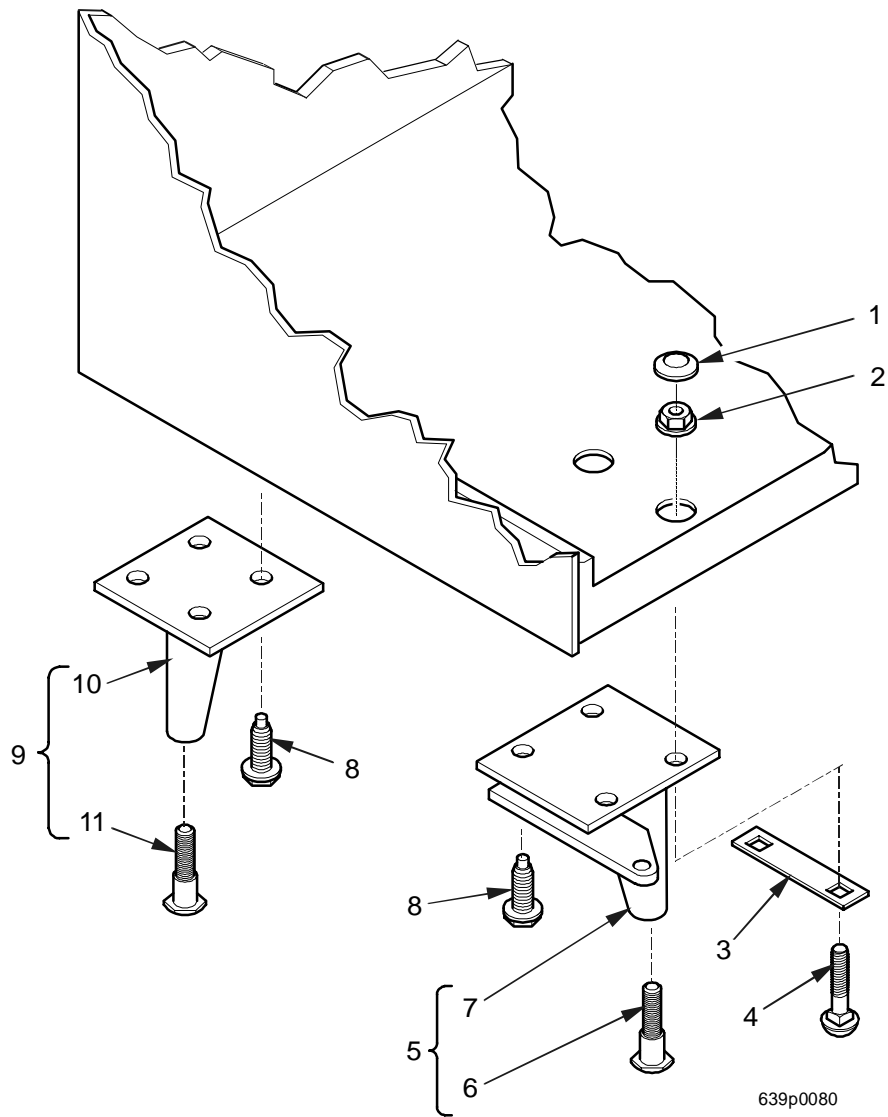

EuroDrink Parts Manual

Figure 38. Leg, Leveler, and Leg and Hinge Assemblies

EuroDrink Parts Manual

TABLE 38. LEG, LEVELER, AND LEG AND HINGE ASSEMBLIES

INDEX	PART NUMBER	DESCRIPTION	QTY
1	6231034	PLUG - HOLE (NOT USED IN ALL APPLICATIONS)	2
2	1172021	NUT - 1/4-20 WHIZ-LOCK	2
3	6231203	PLATE - HINGE LEG BOLT	1
4	1211112	TRAY BOLT	2
5	6231163	LEG, HINGE, AND LEVELER ASSEMBLY	1
6	1471098	LEVELER - CABINET	1
7	1571115	LEG AND HINGE ASSEMBLY	1
8	9900218	SCREW - # 5/16 X 1 W/LOCKING RING	14
9	1471237	LEG AND LEVELER ASSEMBLY - CABINET	3
10	1571127	LEG ASSEMBLY - CABINET	1
11	1471098	LEVELER - CABINET	1