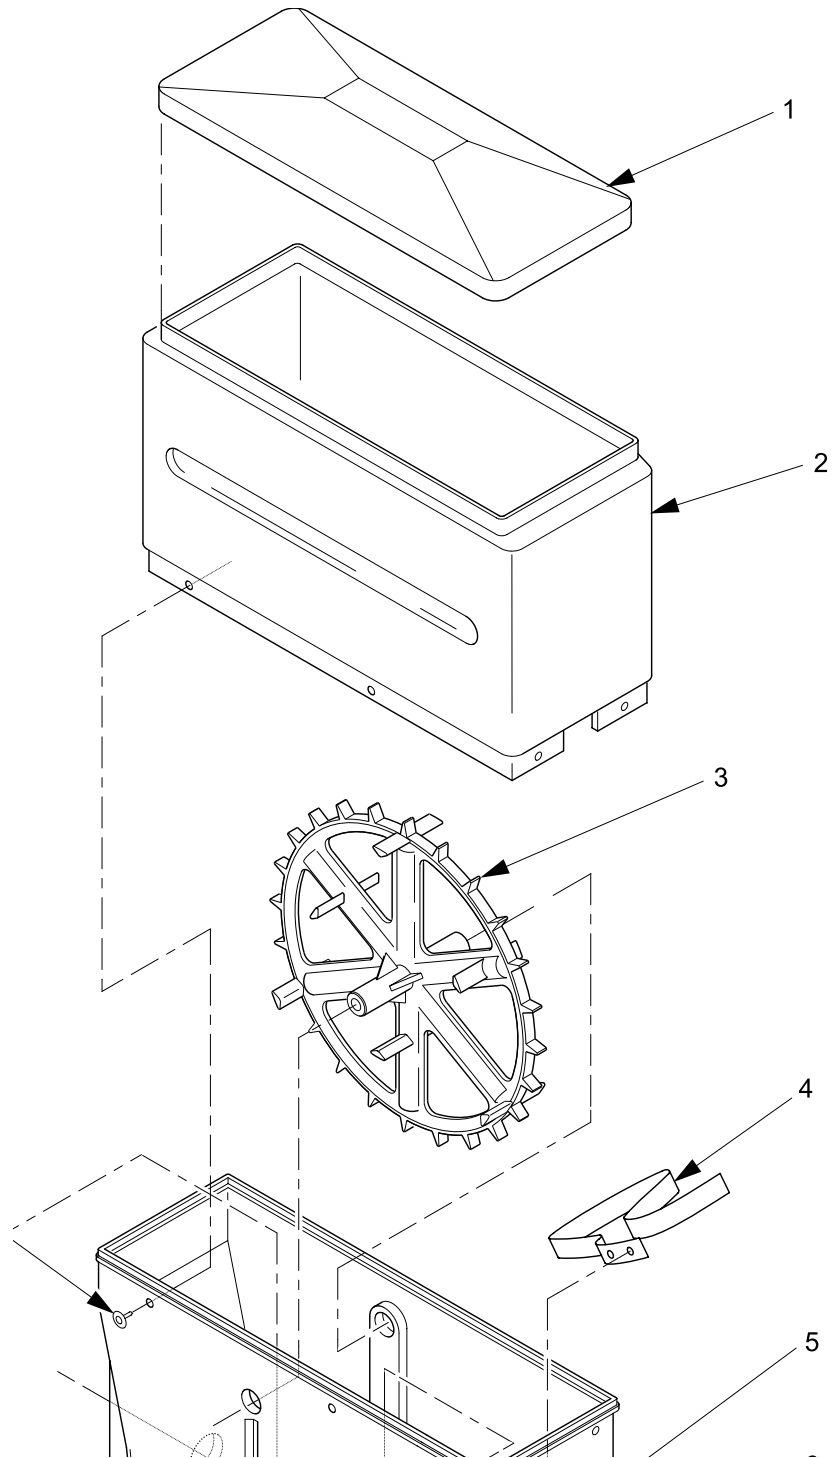

TABLE 63. CANISTER ASSEMBLY 6407043

EuroDrink Parts Manual

Figure 63. Canister Assembly 6407043

EuroDrink Parts Manual

TABLE 63. CANISTER ASSEMBLY 6407043

INDEX	PART NUMBER	DESCRIPTION	QTY
-	6407043	CANISTER ASSEMBLY - PREGROUND COFFEE	REF
1	6407021	LID - CANISTER - FB COFFEE	1
2	6407047	SLEEVE - CANISTER - FB COFFEE - SHORT	1
3	6407045	MIXING WHEEL ASSEMBLY - FB COFFEE	1
4	6237014	BEARING - CANISTER	1
5	6237053	FASTENER - PUSH IN	3
6	6407023	SPRING - THUMPER - COFFEE - PREGROUND	1
7	6237063	NOZZLE - DISPENSING - CANISTER	1
8	6237095	AUGER AND SHAFT ASSEMBLY - COFFEE	1
9	6337020	CLIP - SPRING	1
10	6237019	ALUMINUM "POP" RIVET - .187 DIA.	8
11	6407042	BASE - PREGROUND COFFEE - DRILLED	1