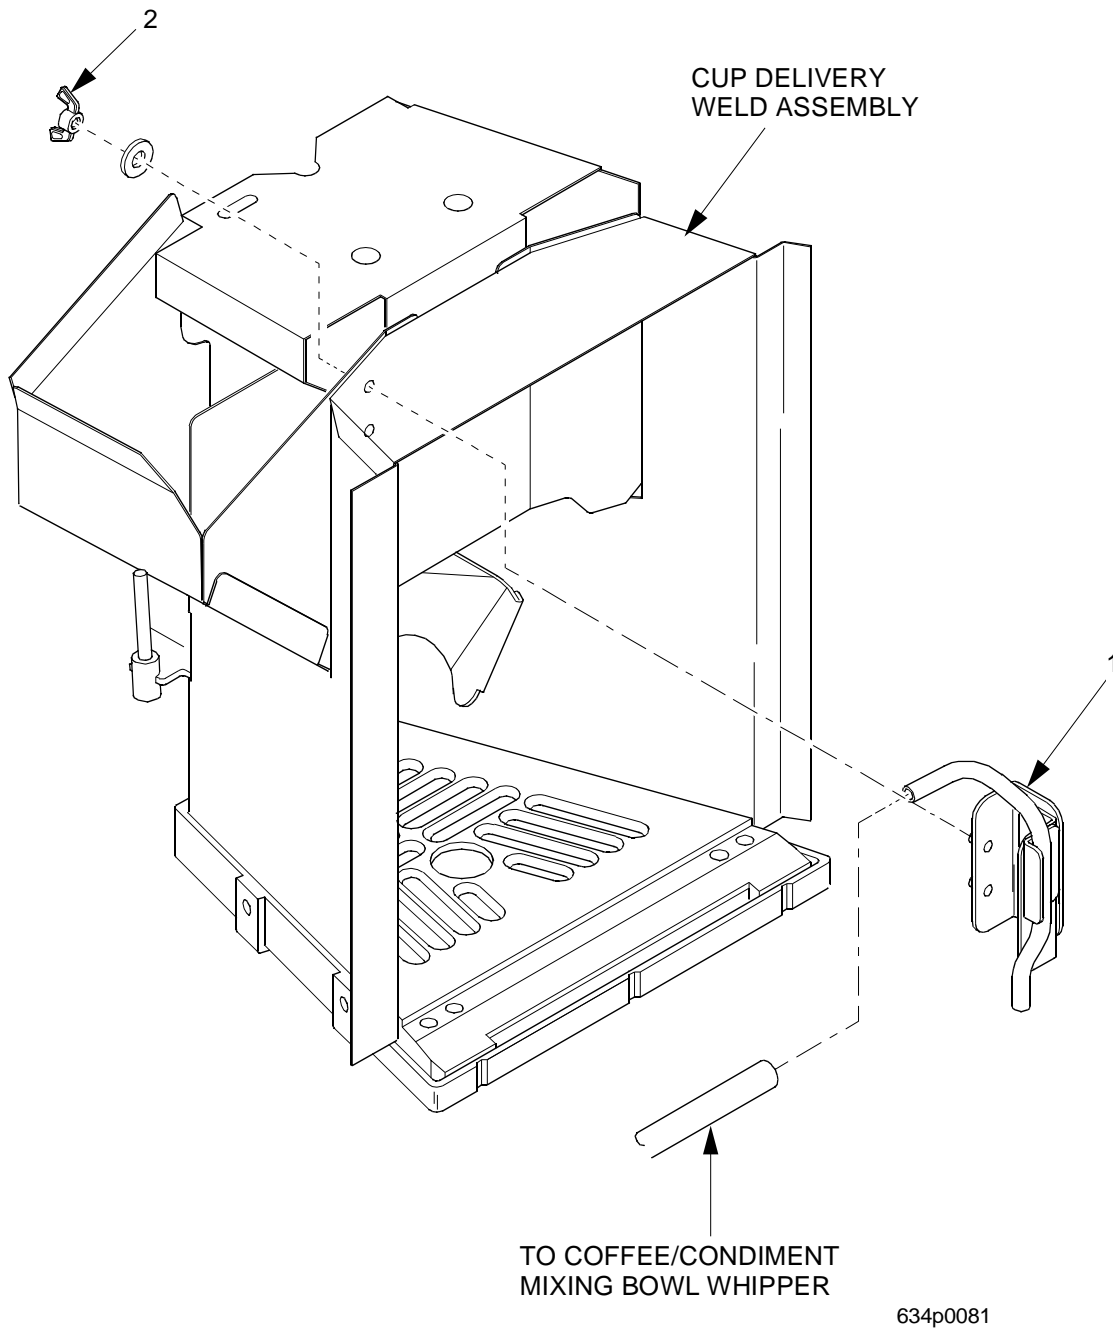

EuroDrink Parts Manual

Figure 74. Cup Station Assembly - Part 2

EuroDrink Parts Manual

TABLE 74. CUP STATION ASSEMBLY - PART 2

INDEX	PART NUMBER	DESCRIPTION	QTY
1	6361048	ASSEMBLY-SPOUT TUBE (NESTLE OPTION ONLY)	1
2	3103133	WING NUT-#8-32 STAINLESS (NESTLE OPTION ONLY)	2