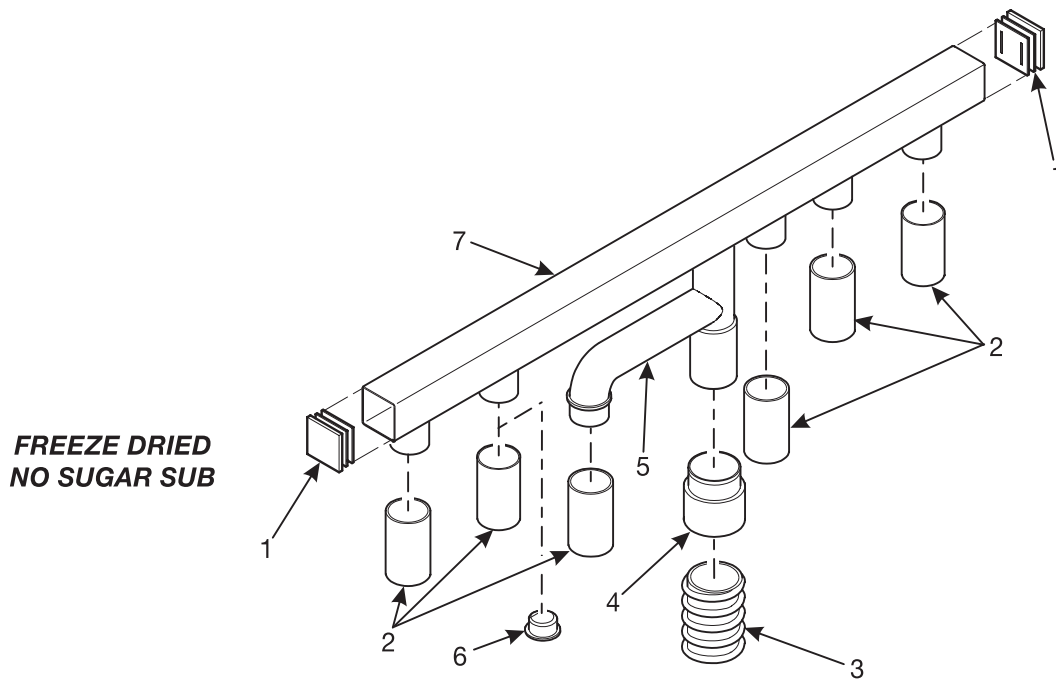

EuroDrink Parts Manual

634p0071

Figure 52. Front Vent Assemblies - Freeze Dry

EuroDrink Parts Manual

TABLE 52. FRONT VENT ASSEMBLIES - FREEZE DRY

INDEX	PART NUMBER	DESCRIPTION
1	6337082	CAP - END VENT
2	6337049	TUBE - EXTENSION - SILICONE
3	6237337	HOSE - EXHAUST - 18" LONG
4	6137157	COUPLING - VENT HOSE
5	6337044	VENT - SUGAR/LIGHTENER ADAPTOR
6	6237301	PLUG - CENTER PULL - .93 (USE WITH DUAL CONDIMENT ONLY)
7	6367003	VENT - F.D. - STANDARD CONDIMENT
8	6367017	VENT - F.D. - WITH SUGAR SUB.

TABLE 52A. USAGE OF FRONT VENT ASSEMBLY ITEMS IN VENT ASSEMBLIES - FREEZE DRY

PART NUMBER	DESCRIPTION	CONTAINS INDEX	QTY
6367016	VENT ASSEMBLY - FD - W/SUGAR SUBSTITUTE	1	2
		2	5
		5	1
		6	1
		8	1
6367014	VENT ASSEMBLY - FD - NO SOUP - NO SUGAR SUB	1	2
		2	5
		5	1
		6	1
		7	1
6367007	VENT ASSEMBLY - FD - W/SOUP - NO SUGAR SUB	1	2
		2	6
		5	1
		7	1