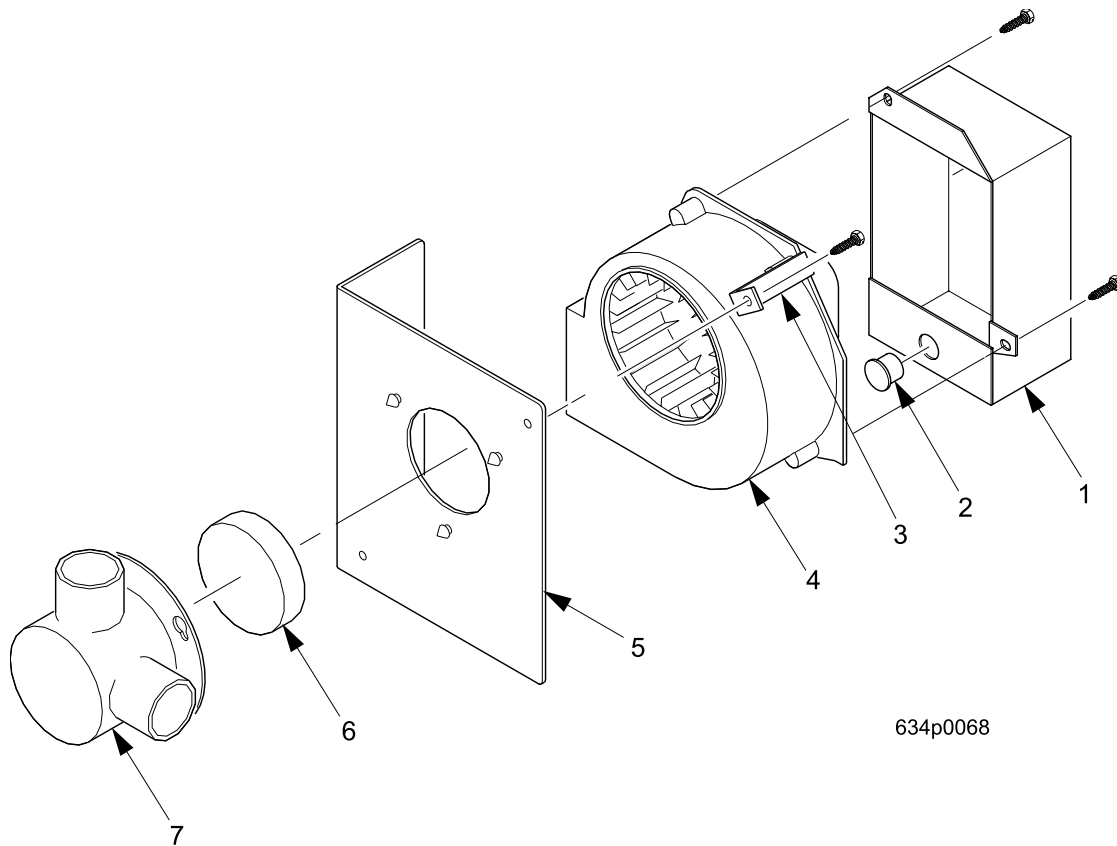

EuroDrink Parts Manual

Figure 37. Bracket, Blower, and Cover Assembly

EuroDrink Parts Manual

TABLE 37. BRACKET, BLOWER, AND COVER ASSEMBLY

INDEX	PART NUMBER	DESCRIPTION	QTY
--	6331089	BRACKET, BLOWER, AND COVER ASSEMBLY 115 V. (FD) (636)	OPT
	6331090	BRACKET, BLOWER, AND COVER ASSEMBLY 230 V. (FD) (636)	
	6301006	BRACKET, BLOWER, AND COVER ASSEMBLY 110 V. (FB) (634)	
	6391057	BRACKET, BLOWER, AND COVER ASSEMBLY 230 V. (FB) (634)	
1	6231074	GUARD - BLOWER MOTOR (636)	1
	6391020	COVER PLATE - BLOWER (634) (NOT SHOWN)	
2	3502097	BUSHING #OCB-500	1
3	6231553	TIE DOWN - BLOWER ASSEMBLY	2
4	4312210	BLOWER ASSEMBLY - 120V	1
	4312211	BLOWER ASSEMBLY - 230V	
5	6231550	BRACKET ASSEMBLY - BLOWER MOUNTING (U.S.)	1
6	6237340	FILTER - EXHAUST BLOWER	1
7	6237342	HOUSING - EXHAUST BLOWER	1