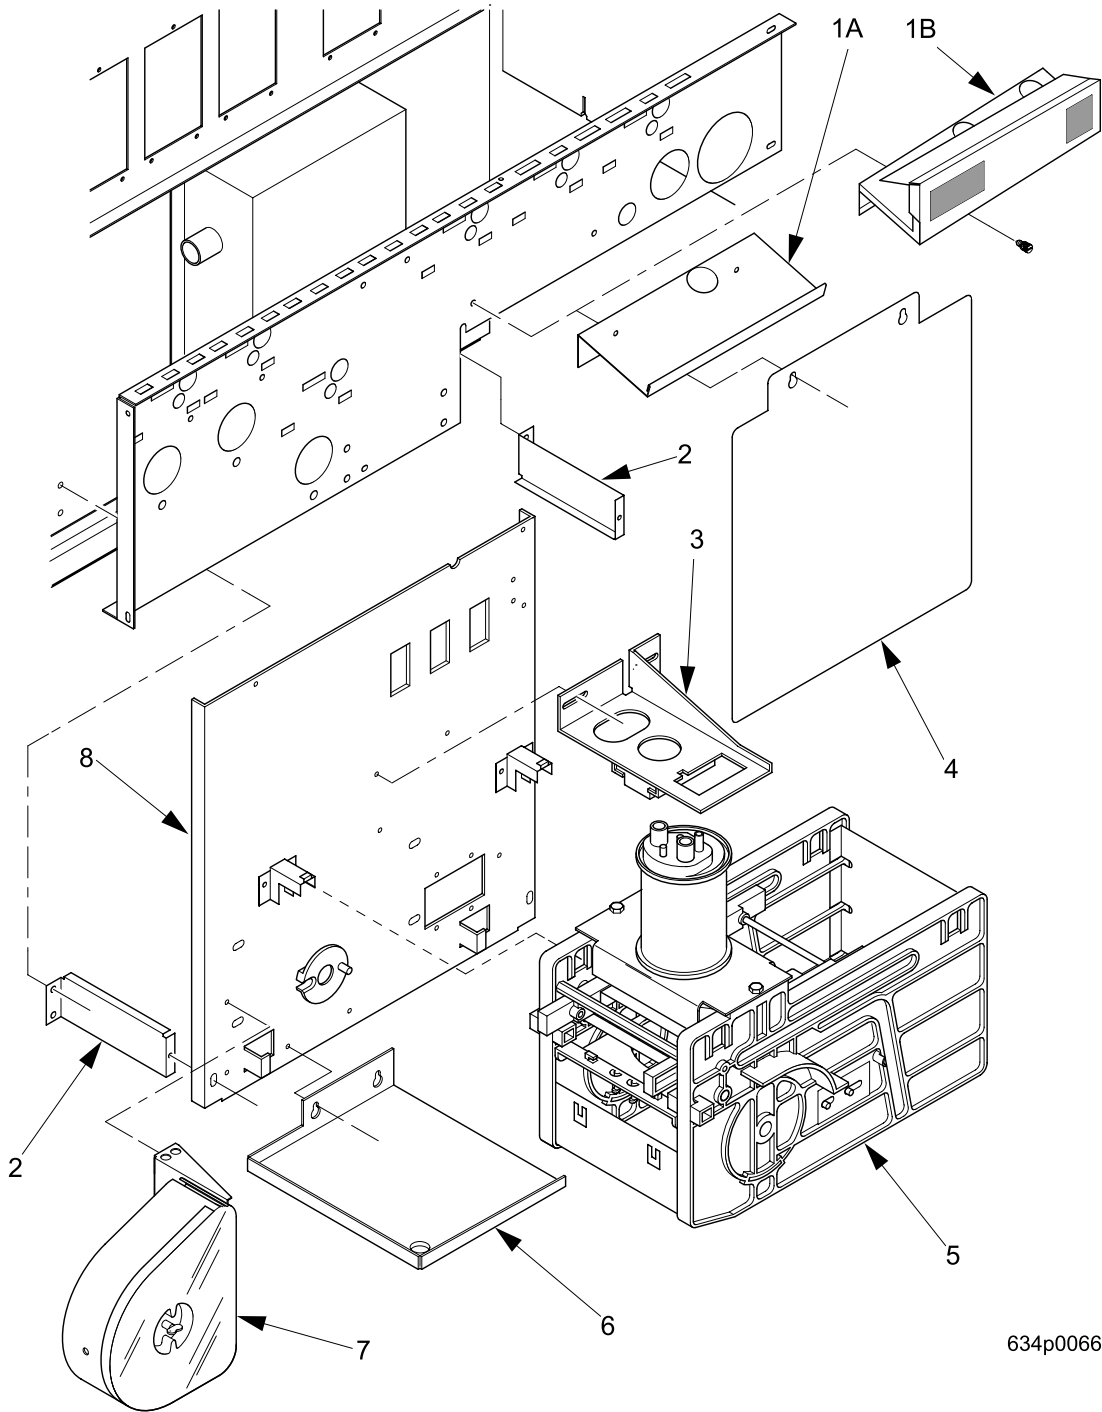

EuroDrink Parts Manual

634p0066

Figure 29. Cabinet Assembly - Part 3

EuroDrink Parts Manual

TABLE 29. CABINET ASSEMBLY - PART 3

INDEX	PART NUMBER	DESCRIPTION	QTY
1A	6351005	BRACKET-TUBING RETAINER	1
1B	6361051	HEATER ASSEMBLY - 115 V/50W (NESTLE OPTIONS FREEZE DRY ONLY)	1
	6361052	HEATER ASSEMBLY - 230 V/50W (NESTLE OPTIONS FREEZE DRY ONLY)	
2	6234516	BRACKET-MOUNTING PLATE (MODEL 634)	2
3	6237352	LOCATOR & BRACKET ASSEMBLY (MODEL 634)	1
4	6241004	COVER-BREWER (MODEL 634)	1
5	6234000	SINGLE BREWER ASSEMBLY-W/FILTER PAPER (MODEL 634) (FIGURE 43)	1
	6234010	SINGLE BREWER ASSEMBLY-NO FILTER PAPER (MODEL 634) (FIGURE 42)	
6	6234524	DRAIN PAN-BREWER (MODEL 634)	1
7	6234622	PAPER ROLL ASSEMBLY (MODEL 634) (FIGURE 48)	1
8	6334005	BREWER DRIVE ASSEMBLY-SINGLE-115V (FIGURE 49)	1
	6334002	BREWER DRIVE ASSEMBLY-SINGLE-230V (FIGURE 49)