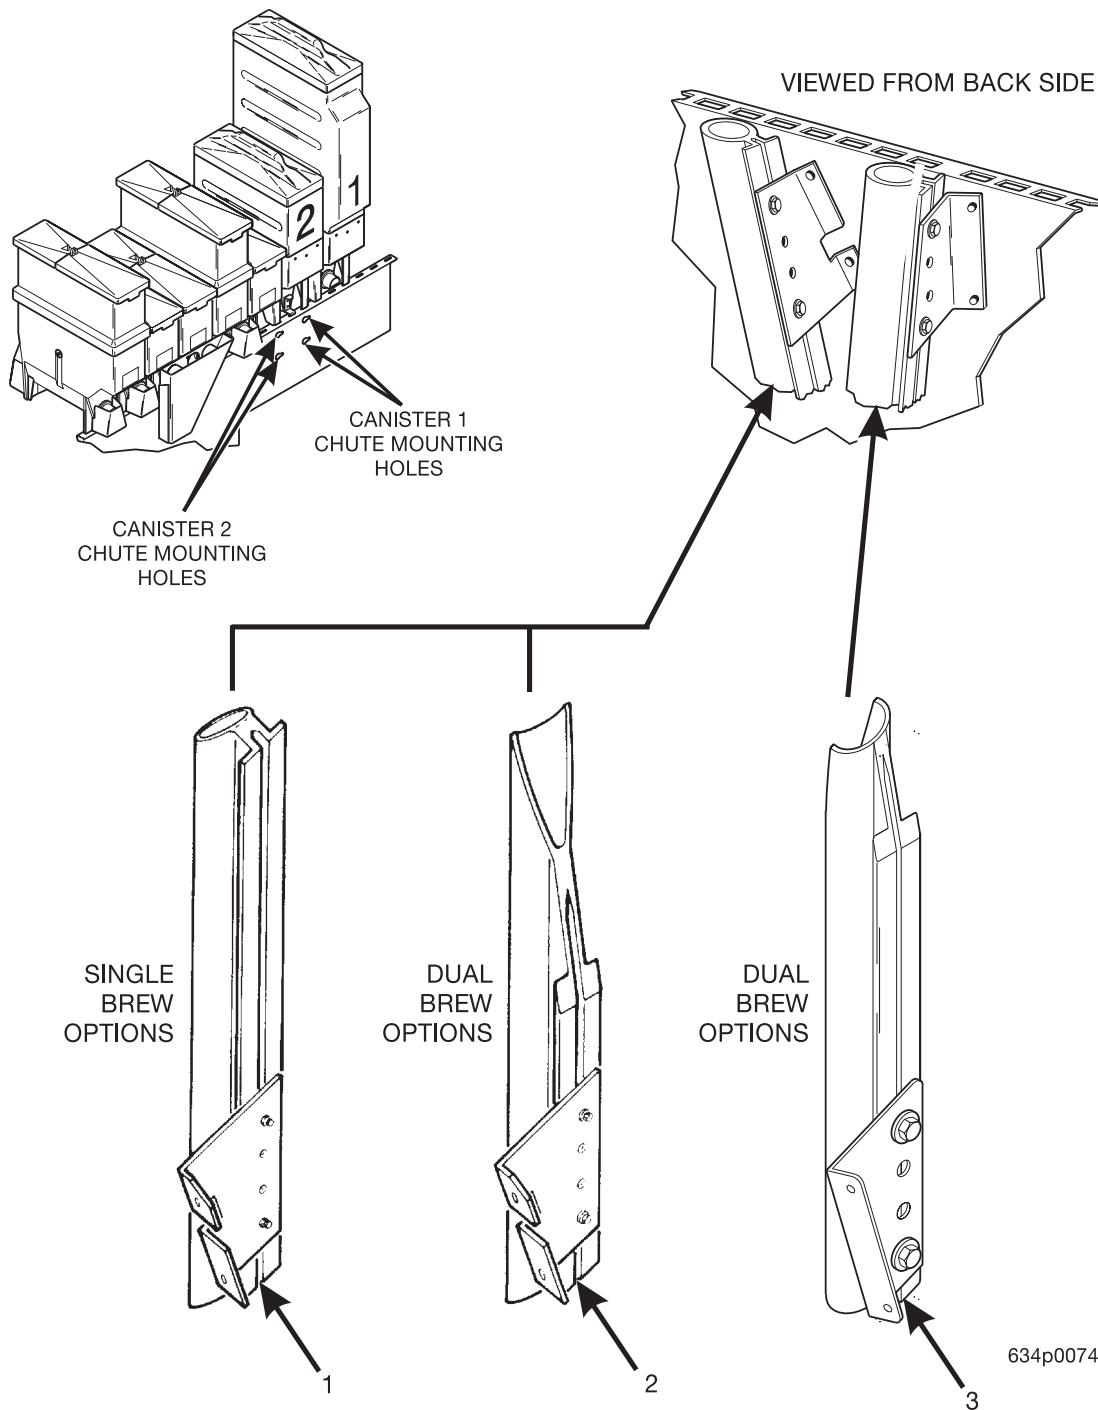

TABLE 65. PRODUCT AND CONDIMENT CHUTES - PART 2

EuroDrink Parts Manual

Figure 65. Product and Condiment Chutes - Part 2

EuroDrink Parts Manual

TABLE 65. PRODUCT AND CONDIMENT CHUTES - PART 2

INDEX	PART NUMBER	DESCRIPTION	QTY
1	6237287	CHUTE ASSEMBLY - SINGLE/DUAL PROD - RH	1 OPT
2	6237293	CHUTE ASSEMBLY - DUAL PRODUCT - RH	1 OPT
3	6237281	CHUTE ASSEMBLY - GRINDER - DUAL - LH	1 OPT