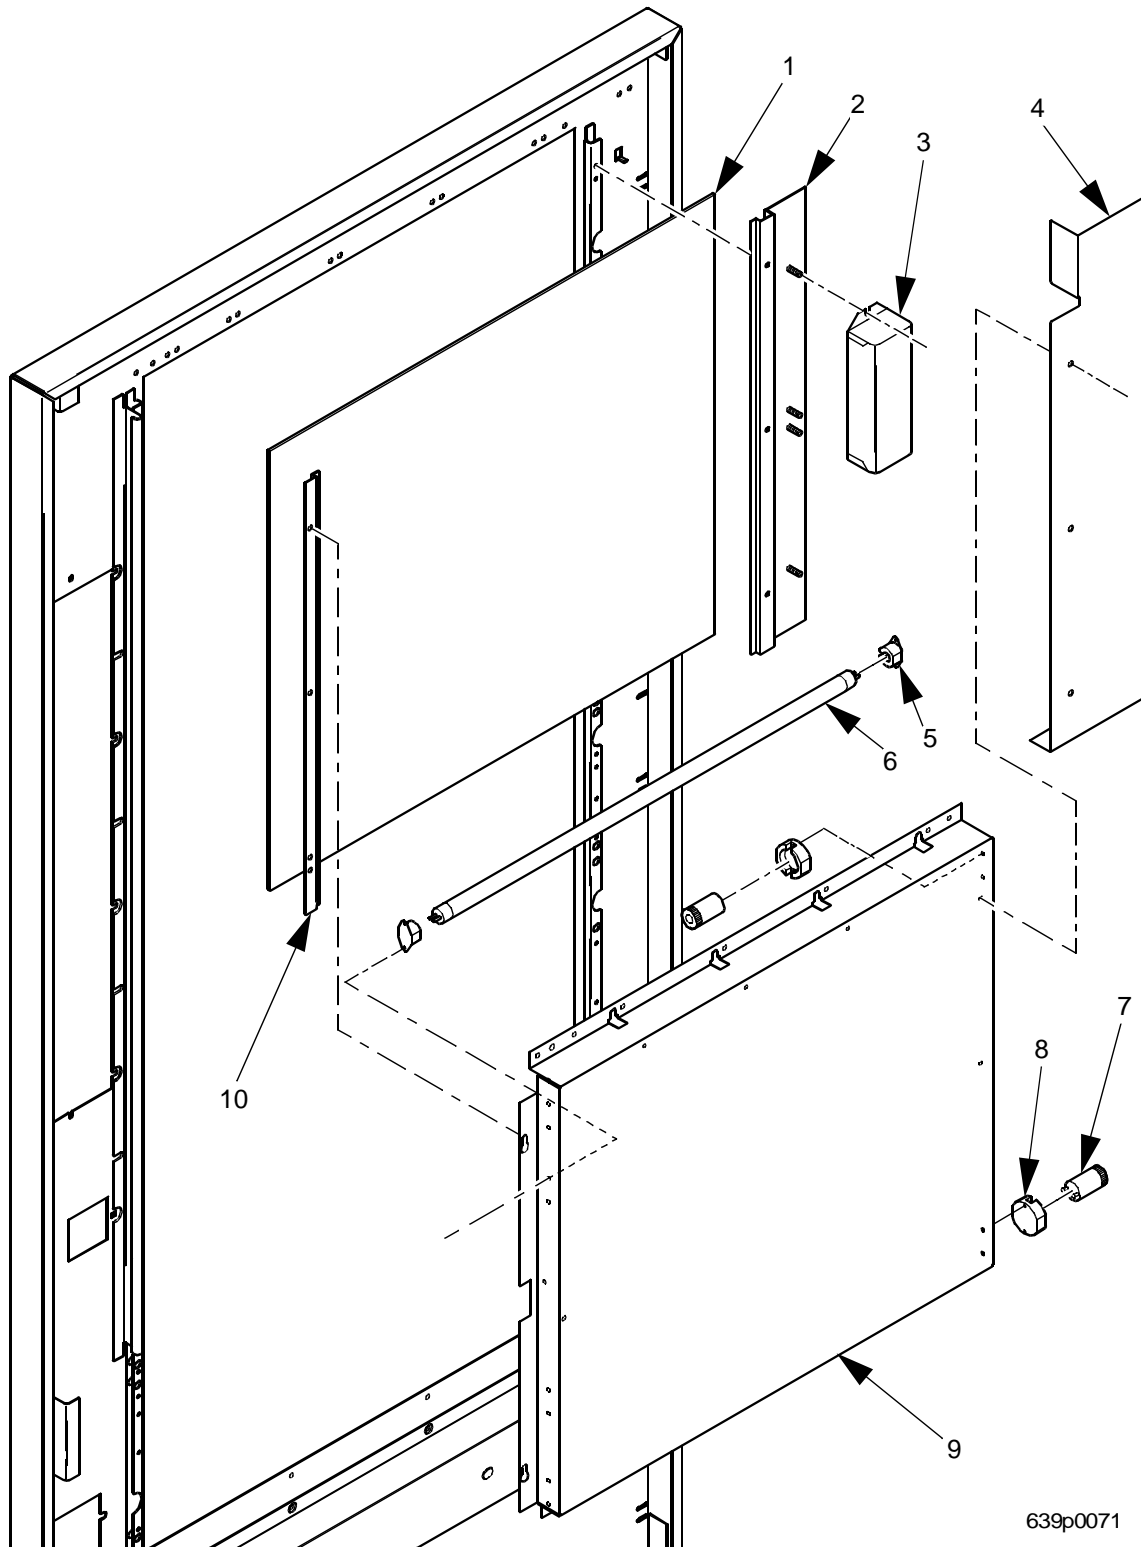

EuroDrink Parts Manual

Figure 10. Center Panel Assembly - Backlit

EuroDrink Parts Manual

TABLE 10. CENTER PANEL ASSEMBLY - BACKLIT

INDEX	PART NUMBER	DESCRIPTION	QTY
1	6342073	CENTER PLATE ASSEMBLY-"T"-GREY	1
	6342074	CENTER PLATE ASSEMBLY-NU WHITE	
	6342098	CENTER PLATE ASSEMBLY-"T"-WHITE	
	6342075	PANEL ASSEMBLY-CENTER TRIM (MILLENNIA STYLE)	
	6342072	CENTER PLATE ASSEMBLY - N.V. BLACK	
2	6342082	COVER-MENU INSERT-THICK	1
3	6342042	INSERT - MENU SELECTIONS - EURO COFFEE - SWEDISH	1
	6342025	INSERT-SELECTIONS-FRENCH	
	6342027	INSERT-MENU SELECTIONS-EURO COFFEE-UK	
	6342028	INSERT-SELECTIONS-SPANISH	
	6362024	INSERT-SELECTIONS.-FD/FB-EURO COFFEE-GERMAN	
	6342089	INSERT-MENU-SELECTIONS-EURO COFFEE-BELGIUM (FLEMISH)	
	6342027	INSERT - MENU - SELECT - EURO COFFEE	
4	6342079	PLATE-BACKING MENU	1
5	6739013	INDICATOR LAMP-28V	1
6	6342080	PLATE-SERVE LIGHT	1
7	6362021	LENS-RECTANGULAR-RED	1
8	G6262033	END CAP-MENU BOARD	2
9	6342081	TRIM-SELECT INSERT	2
10	6342083	TRIM-HORIZONTAL BACKLIT P.O.P.	1