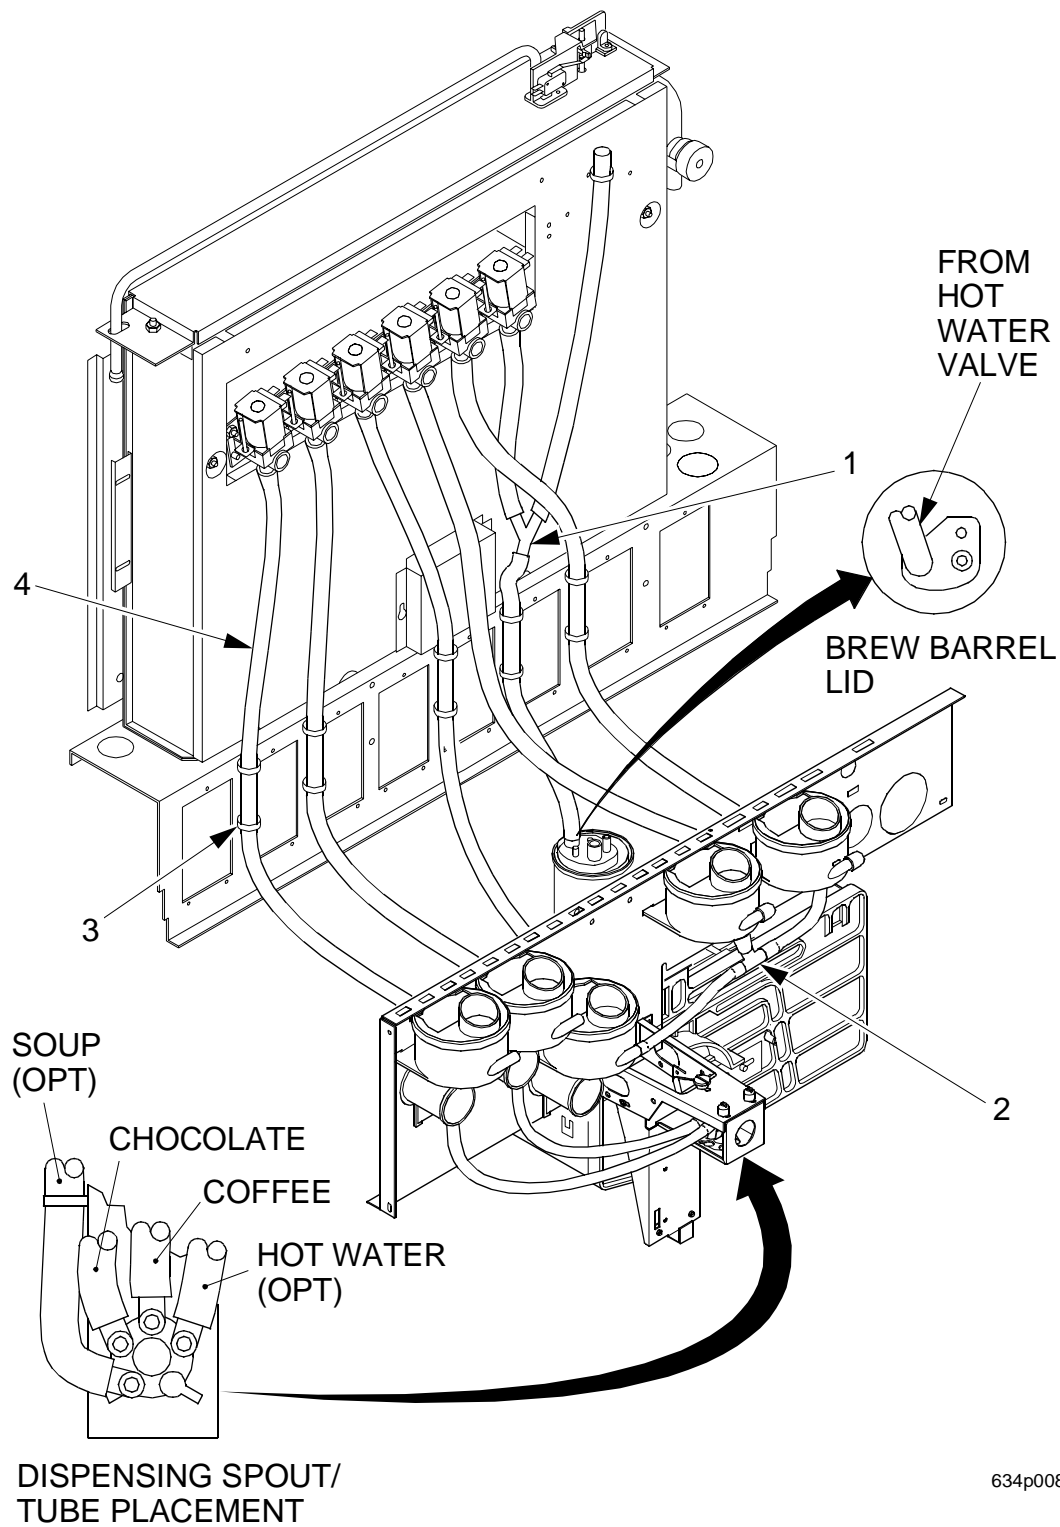

TABLE 84. LIQUID DISTRIBUTION SYSTEM - FRESH BREW - PART 1

EuroDrink Parts Manual

Figure 84. Liquid Distribution System - Fresh Brew - Part 1

EuroDrink Parts Manual

TABLE 84. LIQUID DISTRIBUTION SYSTEM - FRESH BREW - PART 1

INDEX	PART NUMBER	DESCRIPTION	QTY
1	3017006	SYRUP TUBE TEE SPLICE	1
2	6237164	"T"-CONN.-1/2"O.D. X 3/8"I.D.	-
3	6237099	CLAMP-TUBE	*
4	6338021	TUBING-SILICONE-.375 IDX.562	A/R

* 2 PER VALVE ASSEMBLY