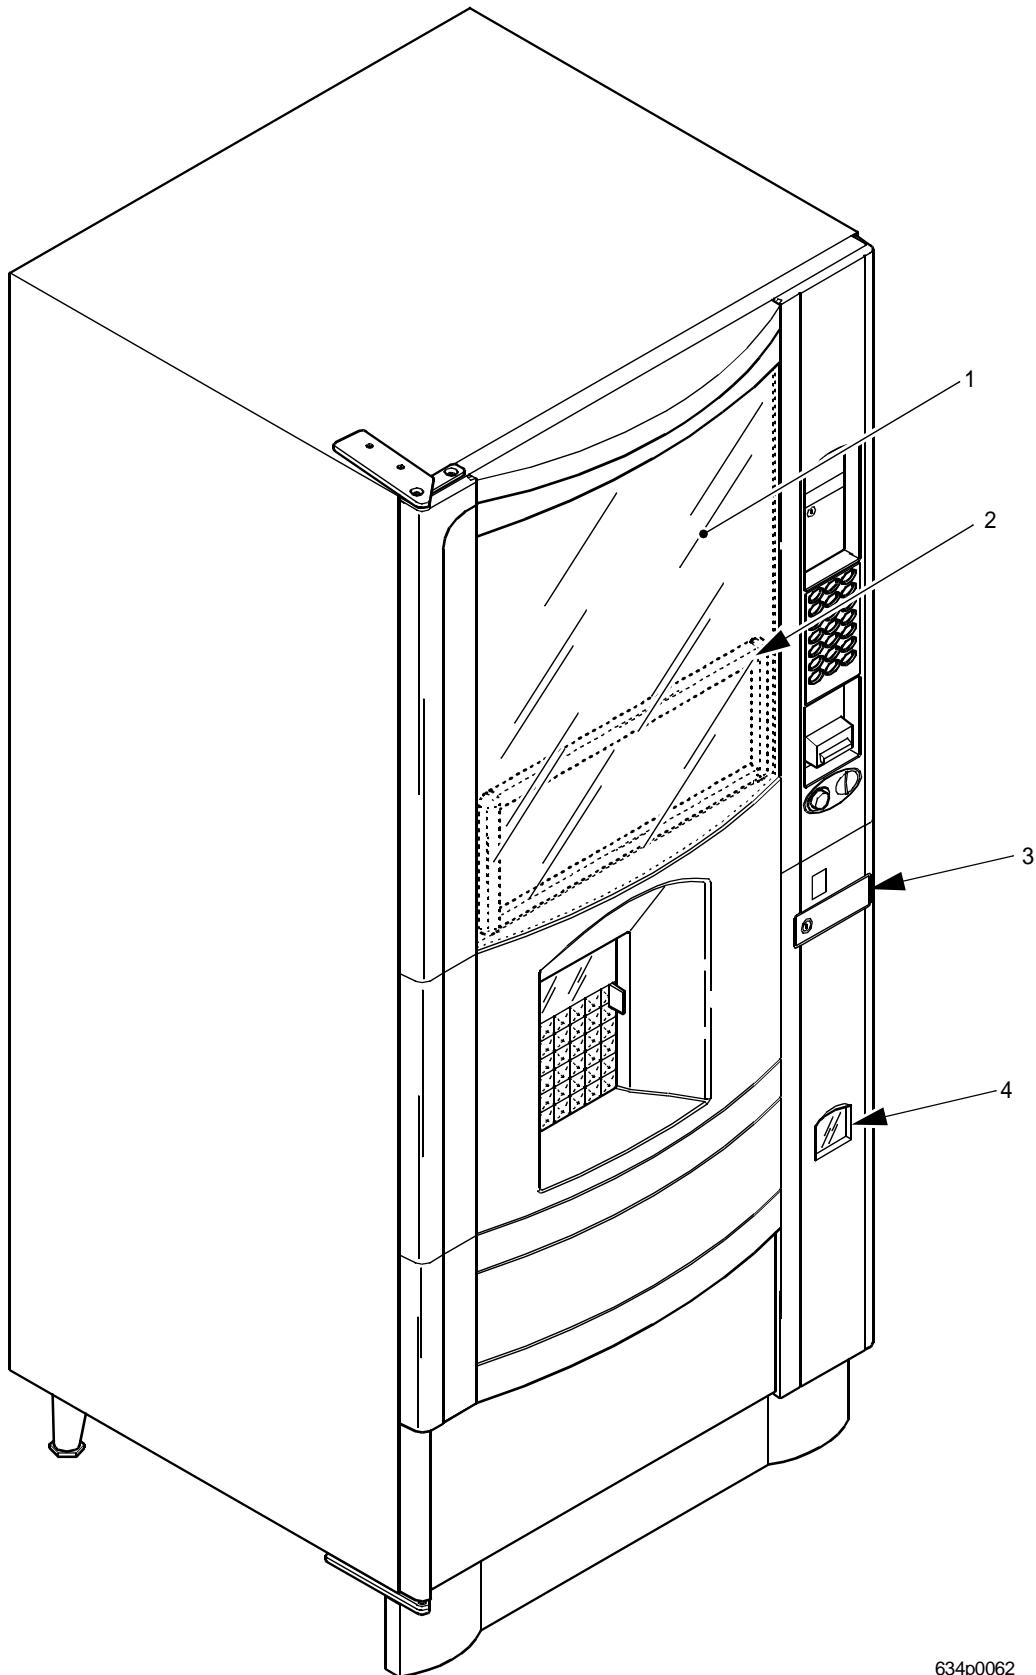

EuroDrink Parts Manual

Figure 7. Door Assembly Exterior - Millennium Style

634p0062

EuroDrink Parts Manual

TABLE 7. DOOR ASSEMBLY EXTERIOR - MILLENNIA STYLE

INDEX	PART NUMBER	DESCRIPTION	QTY
1	6342069	DISPLAY PHOTO - P.O.P. (WITHOUT BACKLIT OPTION)	1
2	-	DISPLAY ASSEMBLY (FIGURES 9, 10)	1
3	1572395	LOCK ASSEMBLY-MILLENNIA-NAMA STD. (FIGURE 14)	1
4	-	COIN RECEPTACLE ASSEMBLY (FIGURE 12)	1