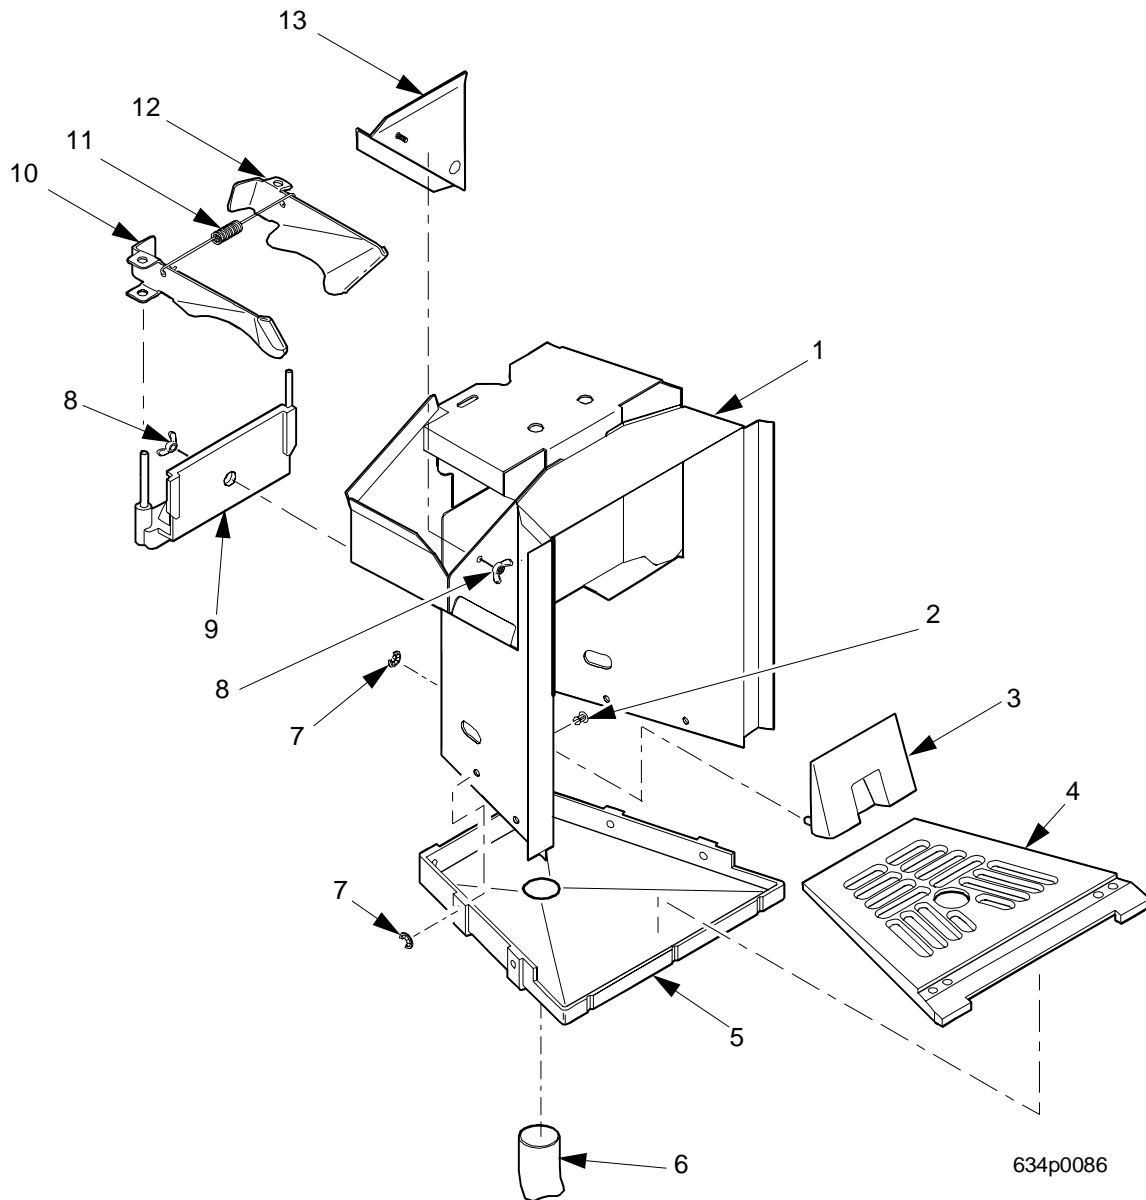

EuroDrink Parts Manual

Figure 73. Cup Station Assembly - Part 1

EuroDrink Parts Manual

TABLE 73. CUP STATION ASSEMBLY - PART 1

INDEX	PART NUMBER	DESCRIPTION	QTY
-B	6261409	CUP DELIVERY ASSEMBLY- UK (INCLUDES INDEX 1A, 2 - 9, 10A, 11, 12A AND 13)	1
-C	6261410	CUP DELIVERY ASSEMBLY-FRANCE & BELGIUM (FRESH BREW) (INCLUDES INDEX 1B, 2 - 9, 10A, 11, 12A AND 13)	
-D	6261413	CUP DELIVERY ASSY-FINAL-GERMAN (INCLUDES INDEX 1C, 2 - 9, 10A, 11, 12A AND 13)	
-E	6361044	CUP STATION-FRENCH (FREEZE DRY) (INCLUDES INDEX 1D, 2 - 9, 10B, 11, 12B AND 13)	
1B	6261411	WELD ASSY-CUP DEL-FRANCE	1
1C	6261415	WELD ASSY-CUP DELIVERY-GERMAN	
1D	6361047	WELD ASSY-CUP DELIVERY-FRENCH	
2	6231492	PUSH-IN FASTENER-CUP DELIVERY	6
3	6231443	CUP SPACER/SENSOR LENS	1
4	6231432	DRAIN TRAY-CUP DEL.COMP.	1
5	6231489	BASE-CUP DELIVERY STATION	1
6	6231430	TUBE-DRAIN	1
7	6231431	RETAINER-.188-CUP DEL.	6
8	3103133	WING NUT-#8-32 STAINLESS	B, C, D & E = 2
9	6231488	MOUNTING ASSY-CUP DEFLECTOR	1
10A	6231439	CUP DEFLECTOR-L.H.	1
10B	6361032	CUP DEFLECTOR-LEFT HAND	1
11	6231495	SPRING-CUP DEFLECTOR	1
12A	6231438	CUP DEFLECTOR-R.H.	1
12B	6361026	CUP DEFLECTOR-R.H.	1
13	6231411	CHUTE ADAPTOR ASSY-LH-FOR.	1