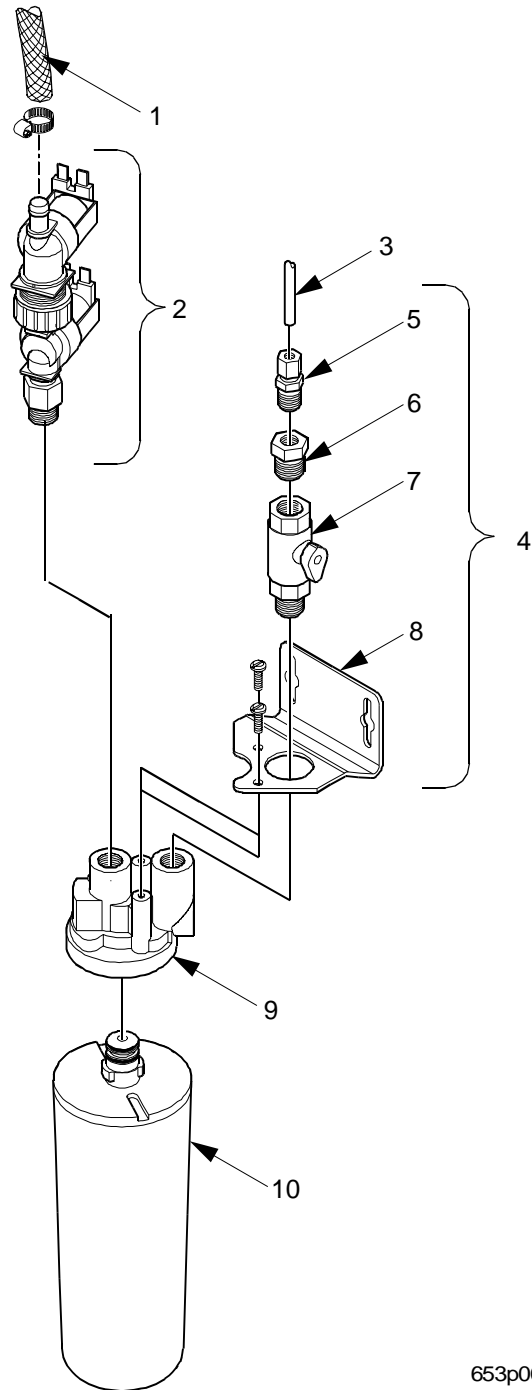

EuroDrink Parts Manual

653p0047a

Figure 82. Water Inlet Valve - With CUNO Water Filter Option

EuroDrink Parts Manual

TABLE 82. WATER INLET VALVE - WITH CUNO WATER FILTER OPTION

INDEX	PART NUMBER	DESCRIPTION	QTY
1	3618123	TUBING - UK - AQUAVEND - .375 ID	31 IN
2	3158061	VALVE ASSEMBLY - WATER INLET - U.S.	1
	6408003	VALVE ASSEMBLY - WATER INLET (ARG./FR./GER./N.Z./SP./U.K.)	
3	6348001	TUBING - INLET - W/FILTER OPT	1
4	6338018	FILTER HEAD ASSEMBLY - CUNO - 115V (INCLUDES INDEX NUMBERS 1 AND 4 THROUGH 8) (U.S.)	1
	6338019	FILTER HEAD ASSEMBLY - CUNO - 115V (INCLUDES INDEX NUMBERS 1 AND 4 THROUGH 8) (ARG./FR./GER./N.Z./SP./U.K.)	
5	6408119	MALE CONNECTOR - BRASS #4-4 FBI 12-B PARKER	1
6	6408117	BUSHING - 1/4 X 3/8 - BRASS - 209P-6-4	1
7	6408113	BALL VALVE - 3/8" - TTC	1
8	6408115	BRACKET - CUNO WATER FILTER HEAD #69682-31 MODEL CFS570	1
9	6408114	FILTER HEAD - CUNO #68375-01	1
10	6338015	WATER FILTER - CUNO - HOT - 12/CD MODEL CD-71	1