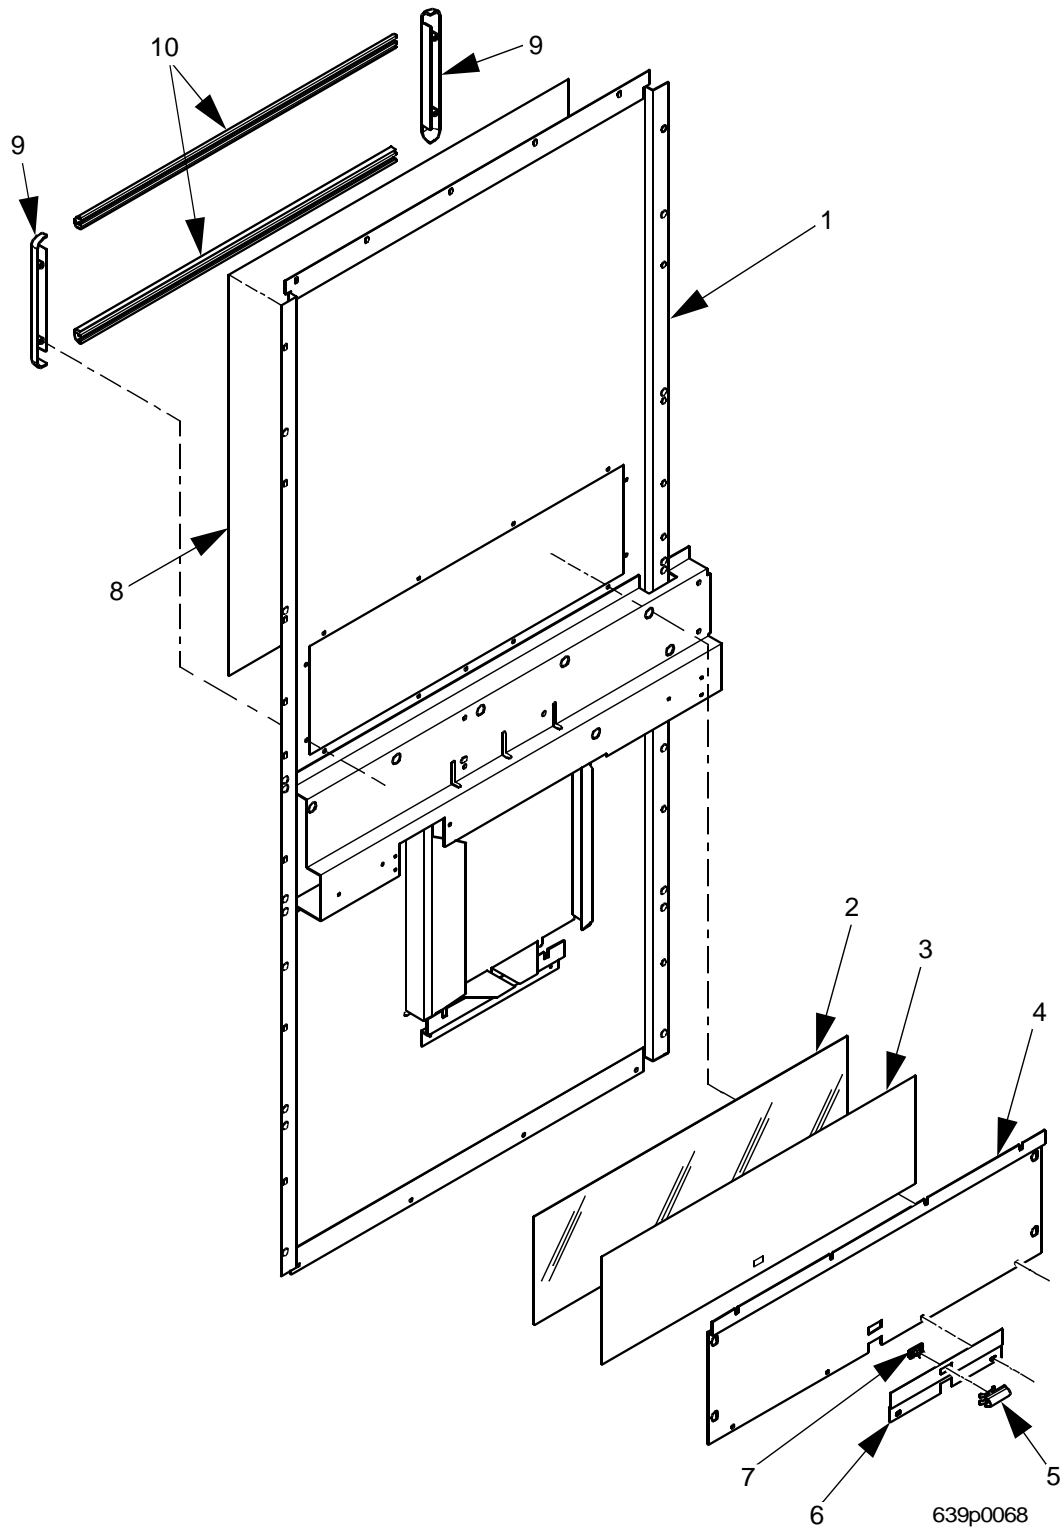

EuroDrink Parts Manual

Figure 9. Center Panel Assembly - Not Backlit

EuroDrink Parts Manual

TABLE 9. CENTER PANEL ASSEMBLY - NOT BACKLIT

INDEX	PART NUMBER	DESCRIPTION	QTY
1	6342068	CENTER TRIM PANEL ASSEMBLY-T GREY	1
	6342067	CENTER TRIM PANEL ASSEMBLY-T WHITE	
	6342070	CENTER TRIM PANEL ASSY-NU WHITE	
	6392020	PANEL ASSEMBLY-CENTER TRIM (MILLENNIA STYLE)	
2	6342082	COVER-MENU INSERT-THICK	1
3	6342042	INSERT - MENU SELECTIONS - EURO COFFEE - SWEDISH	1
	6342025	INSERT-SELECTIONS-FRENCH	
	6342027	INSERT-MENU SELECTIONS-EURO COFFEE-UK	
	6342028	INSERT-SELECTIONS-SPANISH - STANDARD	
	6362024	INSERT-SELECTIONS.-FD/FB-EURO COFFEE-GERMAN	
	6342089	INSERT-MENU-SELECTIONS-EURO COFFEE-BELGIUM (FLEMISH)	
	6342028	INSERT - SELECTIONS - SPANISH - NESTLE	
	6362027	INSERT - MENU - SPANISH (NESTLE)	
	6342027	INSERT - MENU - SELECT - EURO COFFEE	
4	6342079	PLATE-BACKING MENU	1
5	6739013	INDICATOR LAMP-28V	1
6	6342080	PLATE-SERVE LIGHT	1
7	6362021	LENS-RECTANGULAR-RED	1
8	6342069	DISPLAY PHOTO - P.O.P.	1
9	G6262033	END CAP-MENU BOARD	2
10	6342081	TRIM-SELECT INSERT	2