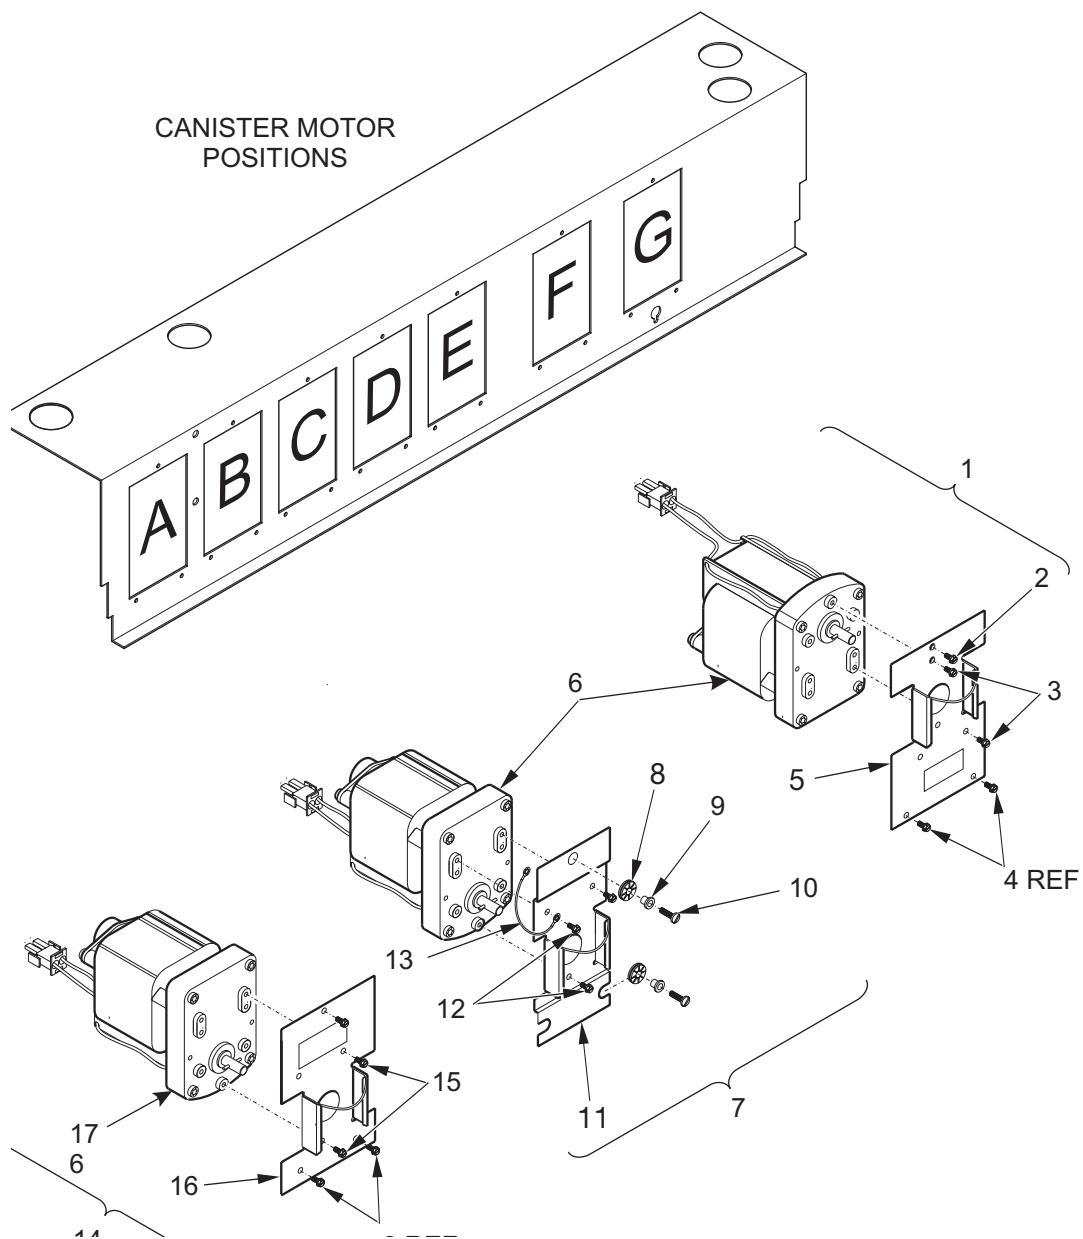

TABLE 64. PRODUCT AND CONDIMENT CHUTES - PART 1

EuroDrink Parts Manual

Figure 64. Product and Condiment Chutes - Part 1

EuroDrink Parts Manual

TABLE 64. PRODUCT AND CONDIMENT CHUTES - PART 1

INDEX	PART NUMBER	DESCRIPTION	QTY
1	6237241	CHUTE ASSEMBLY - PREGROUND COFFEE USED WITH THE FOLLOWING PRODUCTS: FRESH BREW COFFEE, FRESH BREW DECAF, LEAF TEA	1 OR 2
2	6367018	CHUTE ASSEMBLY - 2 INGREDIENT USED ON MACHINES WITH SUGAR SUBSTITUTE OPTION FOR SUGAR-LIGHTENER-SUGAR SUB CONDIMENTS	1 OPT
3	6337015	BRACKET - DEFLECTOR - CHOCOLATE USED WITH THE FOLLOWING PRODUCTS: CHOCOLATE, FREEZE DRY COFFEE, FREEZE DRY DECAF, SOUP	3 TO 5