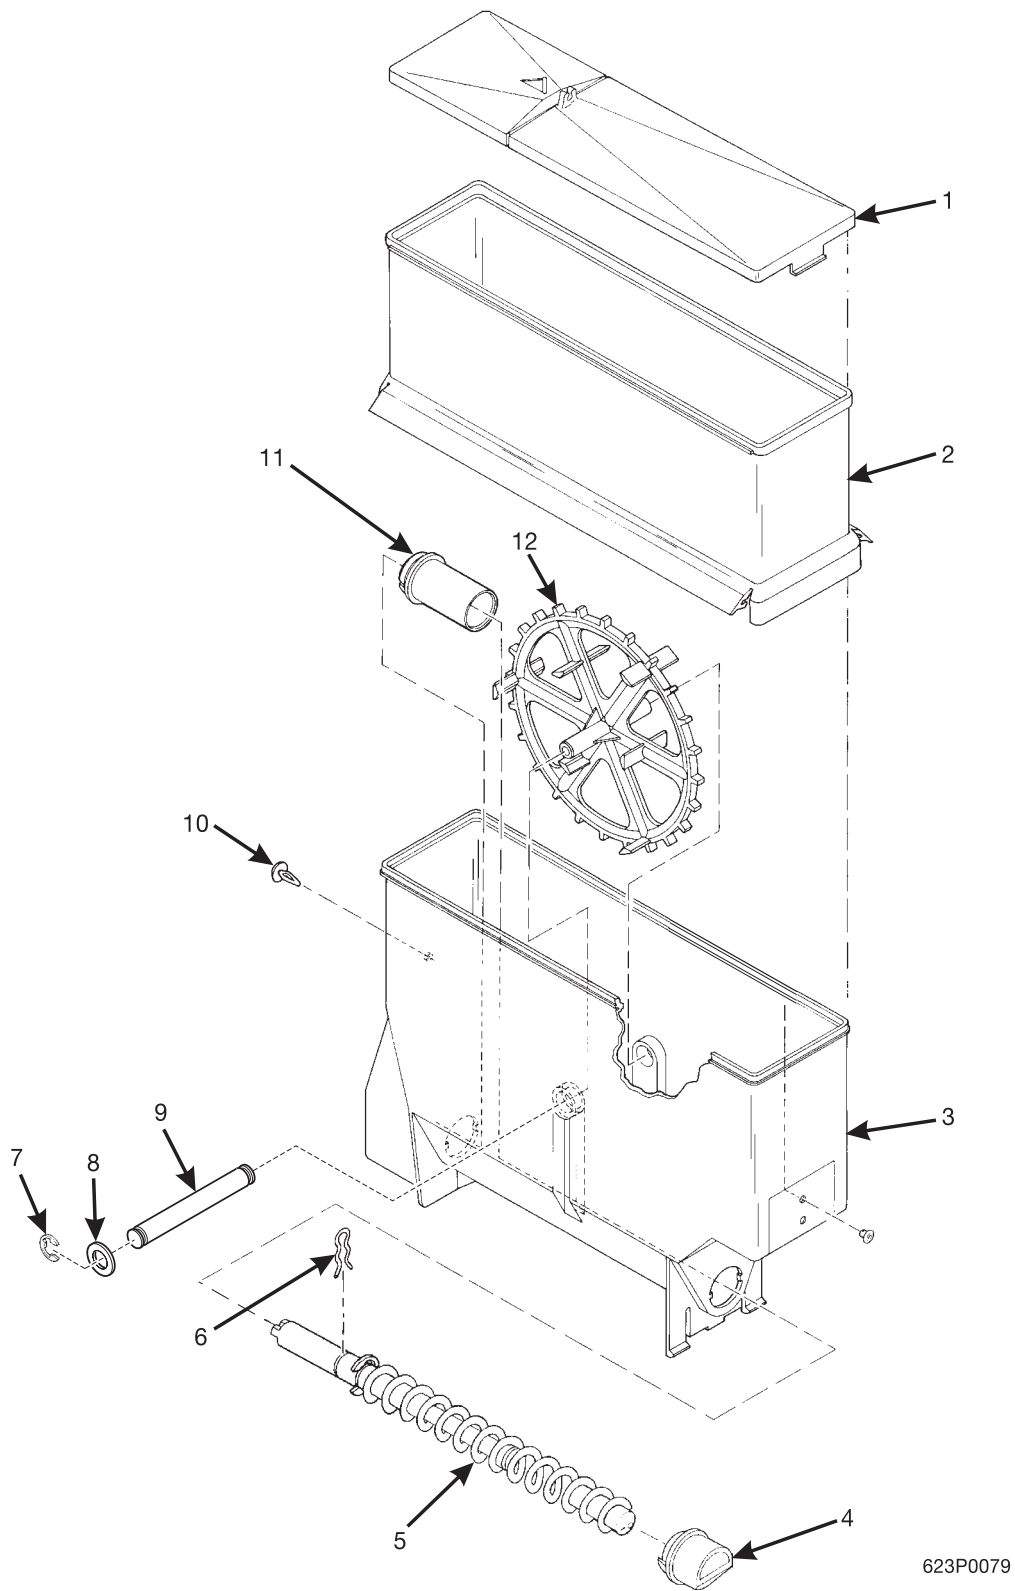

EuroDrink Parts Manual

623P0079

Figure 60. Canister Assembly 6537025

EuroDrink Parts Manual

TABLE 60. CANISTER ASSEMBLY 6537025

INDEX	PART NUMBER	DESCRIPTION	QTY
-	6237449	CANISTER ASSEMBLY - 1 SLV - W/MIXING	-
1	6237023	LID - CANISTER	1
2	6237008	SLEEVE - CANISTER 4 IN	1
3	6237176	BASE - CANISTER	1
4	6237063	NOZZLE - DISPENSING - CANISTER	1
5	6537018	AUGER AND SHAFT ASSEMBLY (INCLUDES THE NEXT 3 ITEMS)	1
-	6537017	AUGER-CANISTER	1
-	6237025	RETAINING RING-"E"-.500	1
-	6337016	SHAFT-AUGER-LONG	1
6	6337020	CLIP - SPRING	1
7	9900415	RETAINING RING REINF E TYP.1	2
8	6237116	WASHER - SEAL - WEAR PLATE	2
9	6237167	SHAFT - CANISTER	1
10	6237053	FASTENER - PUSH IN	1
11	6237014	BEARING - CANISTER	1
12	6237181	MIXING WHEEL	1