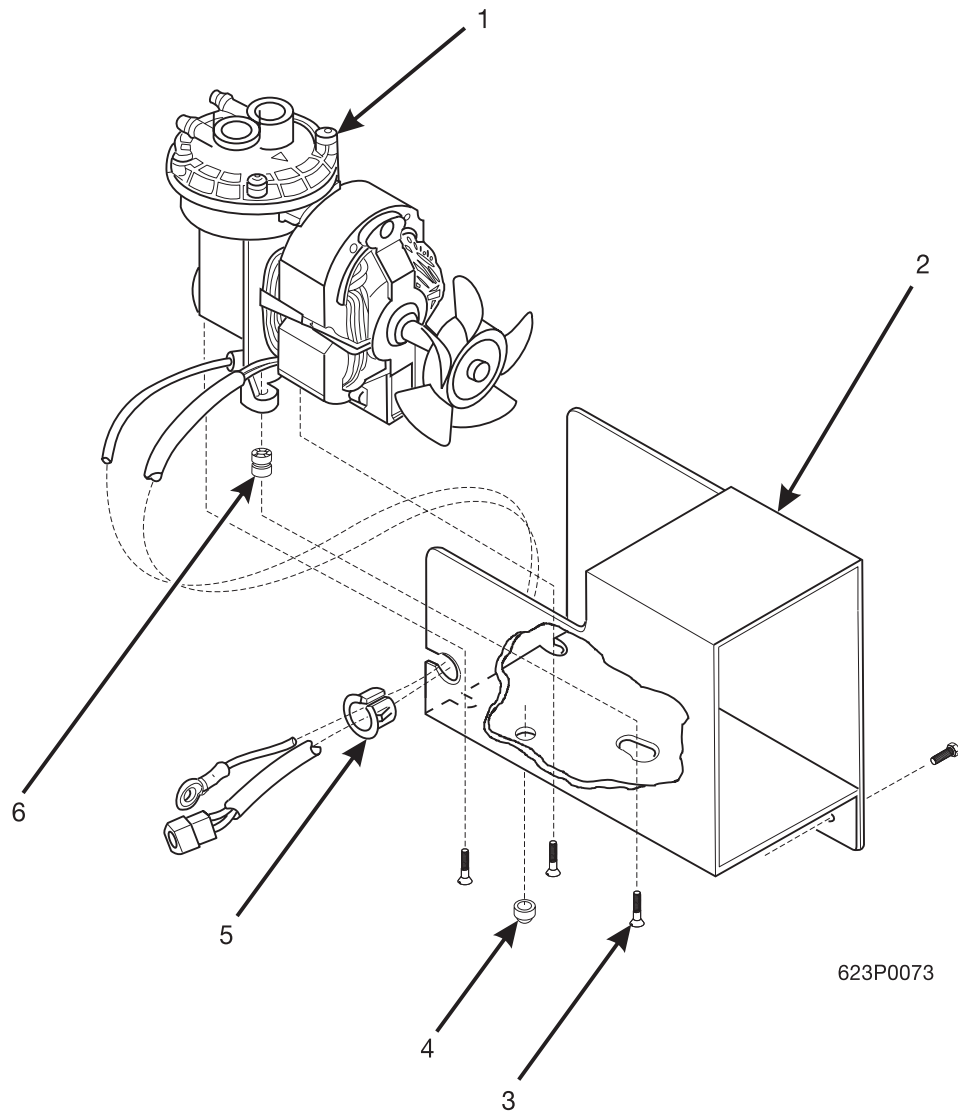

EuroDrink Parts Manual

Figure 77. Air Compressor Assembly - U.S.

EuroDrink Parts Manual

TABLE 77. AIR COMPRESSOR ASSEMBLY - U.S.

INDEX	PART NUMBER	DESCRIPTION	QTY
-	6234357	AIR COMPRESSOR ASSEMBLY (INCLUDES INDEX NUMBERS 1 THROUGH 6) - 115 V	1
1	6234359	AIR COMPRESSOR - BREWER - 115 V	1
2	6231210	SUPPORT - COMPRESSOR	1
3	6231178	SHOULDER SCREW	3
4	6231319	BUMPER - PLUG	1
5	3502097	BUSHING #OCB-500	1
6	6237205	VIBRATION ISOLATOR - .250 DIAMETER	3