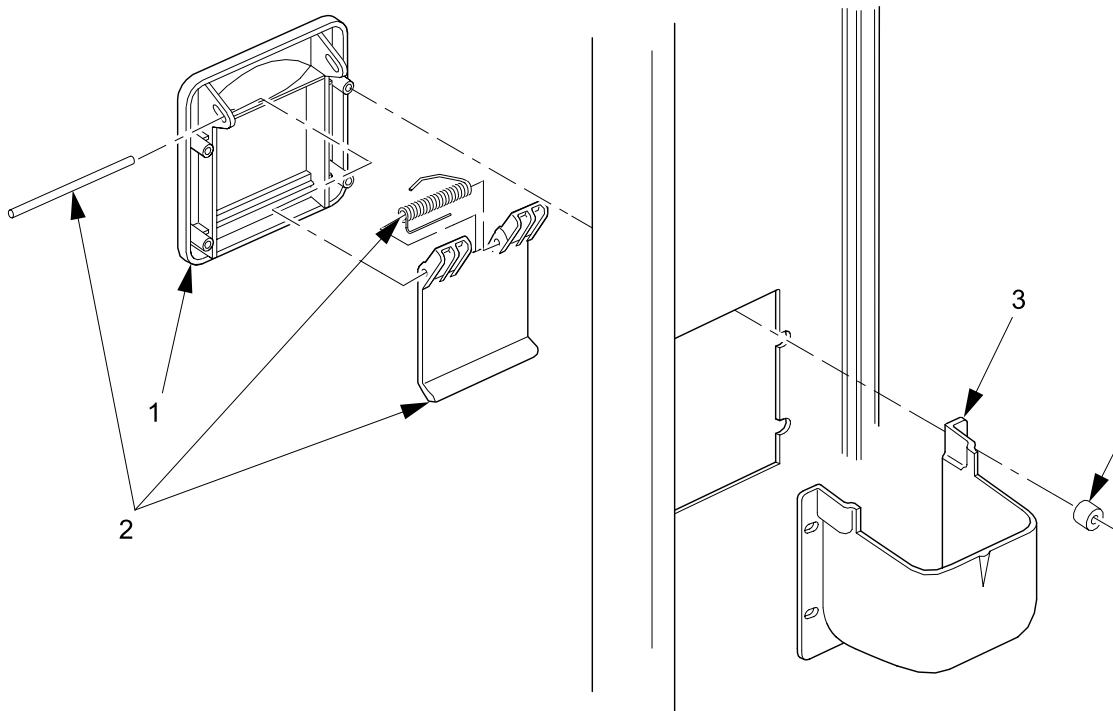

EuroDrink Parts Manual

COIN RECEPTACLE ASSEMBLY - STANDARD