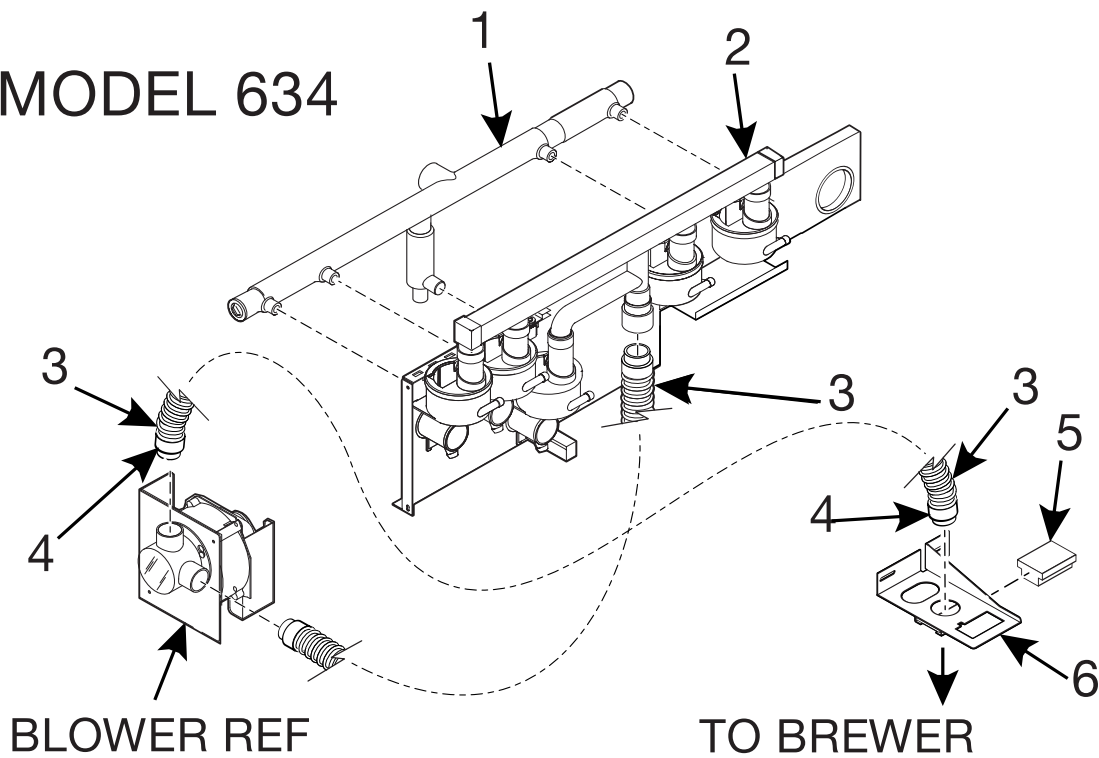

EuroDrink Parts Manual

MODEL 634