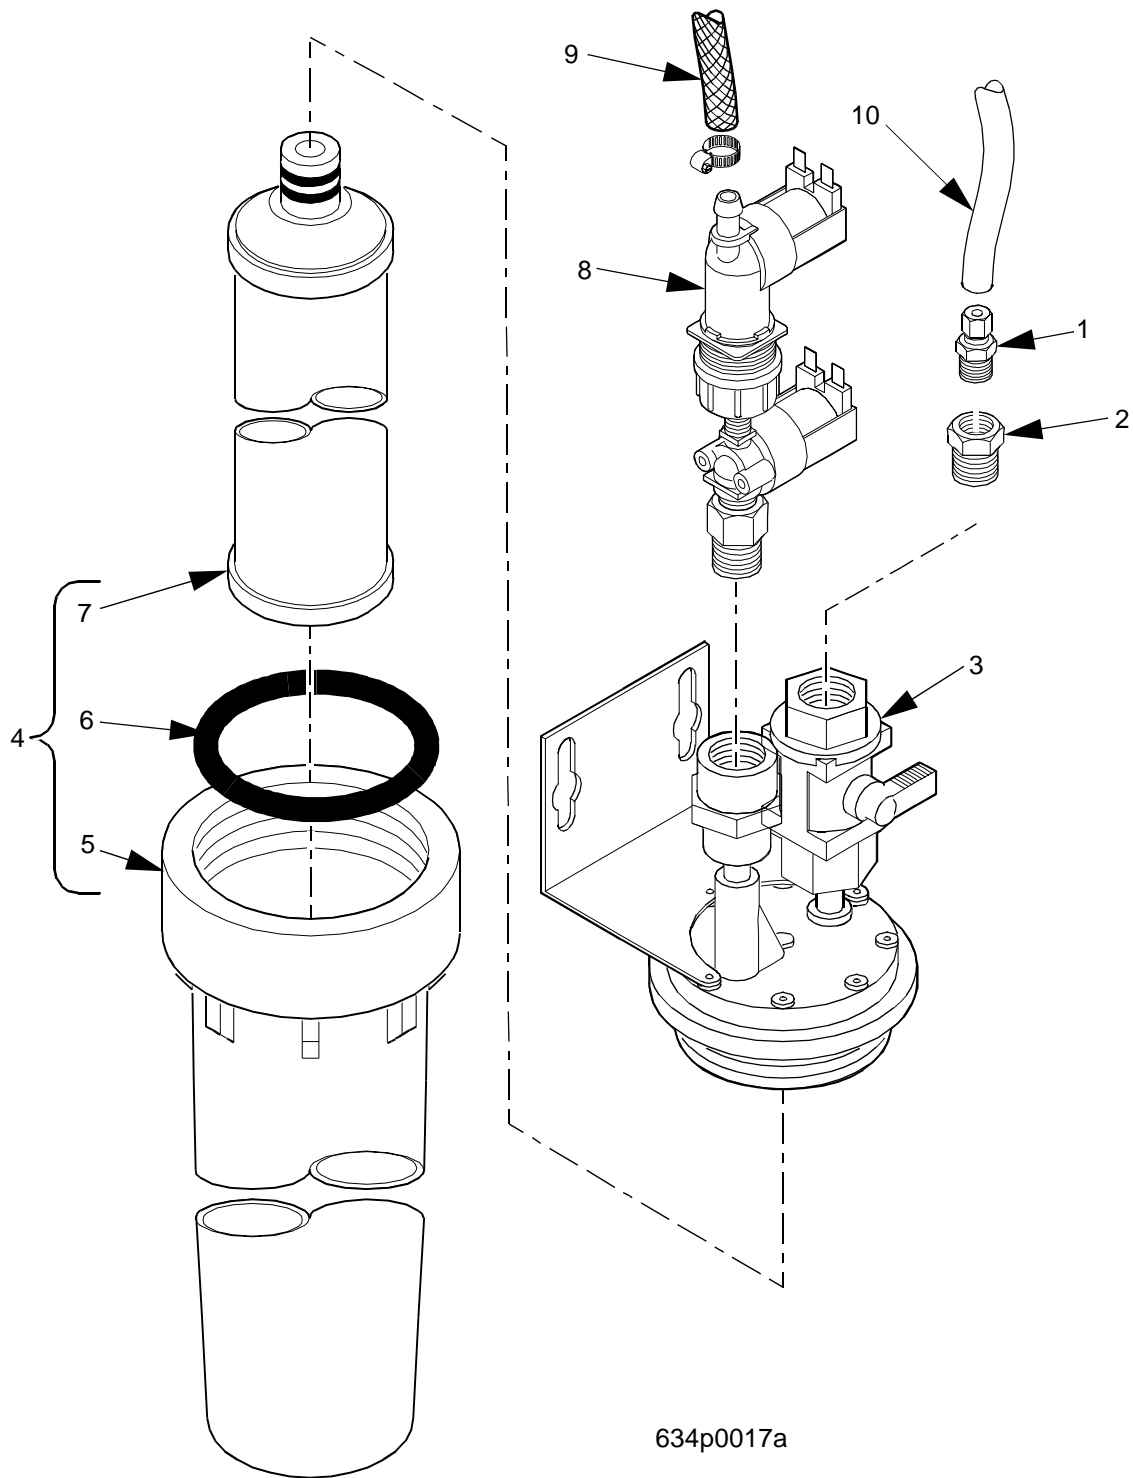

EuroDrink Parts Manual

653p0046a

Figure 80. Water Inlet Valve - With Everpure Water Filter Option

EuroDrink Parts Manual

TABLE 80. WATER INLET VALVE - WITH EVERPURE WATER FILTER OPTION

INDEX	PART NUMBER	DESCRIPTION	QTY
1	3618123	TUBING-U.K.-AQUAVEND-.375 ID	31 IN
2	3158061	VALVE ASSEMBLY - WATER INLET - U.S. - 115 V	1
	6408003	VALVE ASSEMBLY - WATER INLET (ARG./FR./GER./N.Z./SP./U.K.) - 230 V	
3	6348001	TUBING-INLET-W/FILTER OPT	1
4	6408025	FILTER HEAD ASSEMBLY - EVERPURE - 115V (INCLUDES INDEX NUMBERS 2 AND 5 THROUGH 8) (U.S.)	1
	6408026	FILTER HEAD ASSEMBLY - EVERPURE - 230V (INCLUDES INDEX NUMBERS 2 AND 5 THROUGH 8) (ARG./FR./GER./N.Z./SP./U.K.)	
5	6408119	MALE CONNECTOR - BRASS #4-4 FBI 12-B PARKER	1
6	6408117	BUSHING - 1/4 X 3/8 - BRASS - 209P-6-4	1
7	3158023	BRACKET - MOUNTING - WATER FILTER #3046 44	1
8	6408134	FILTER HEAD - EVERPURE #9257-12	1
9	6118071	CARTRIDGE - WATER FILTER #9604-12 EVERPURE	1