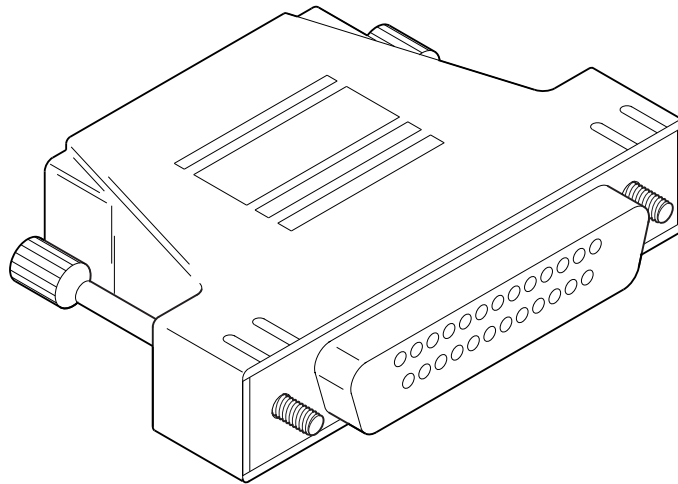

TABLE 99. DEX PRINTER INTERFACE ACCESSORY

INDEX	PART NUMBER	DESCRIPTION	QTY
-	1679056	HARNESS - DEX PRINTER INTERFACE (CONNECT TO CONTROL- LER PCB AT J36) - NOT SHOWN	OPT.

FEMALE MODULAR ADAPTER

Figure 100. Data Printer Interface Accessory