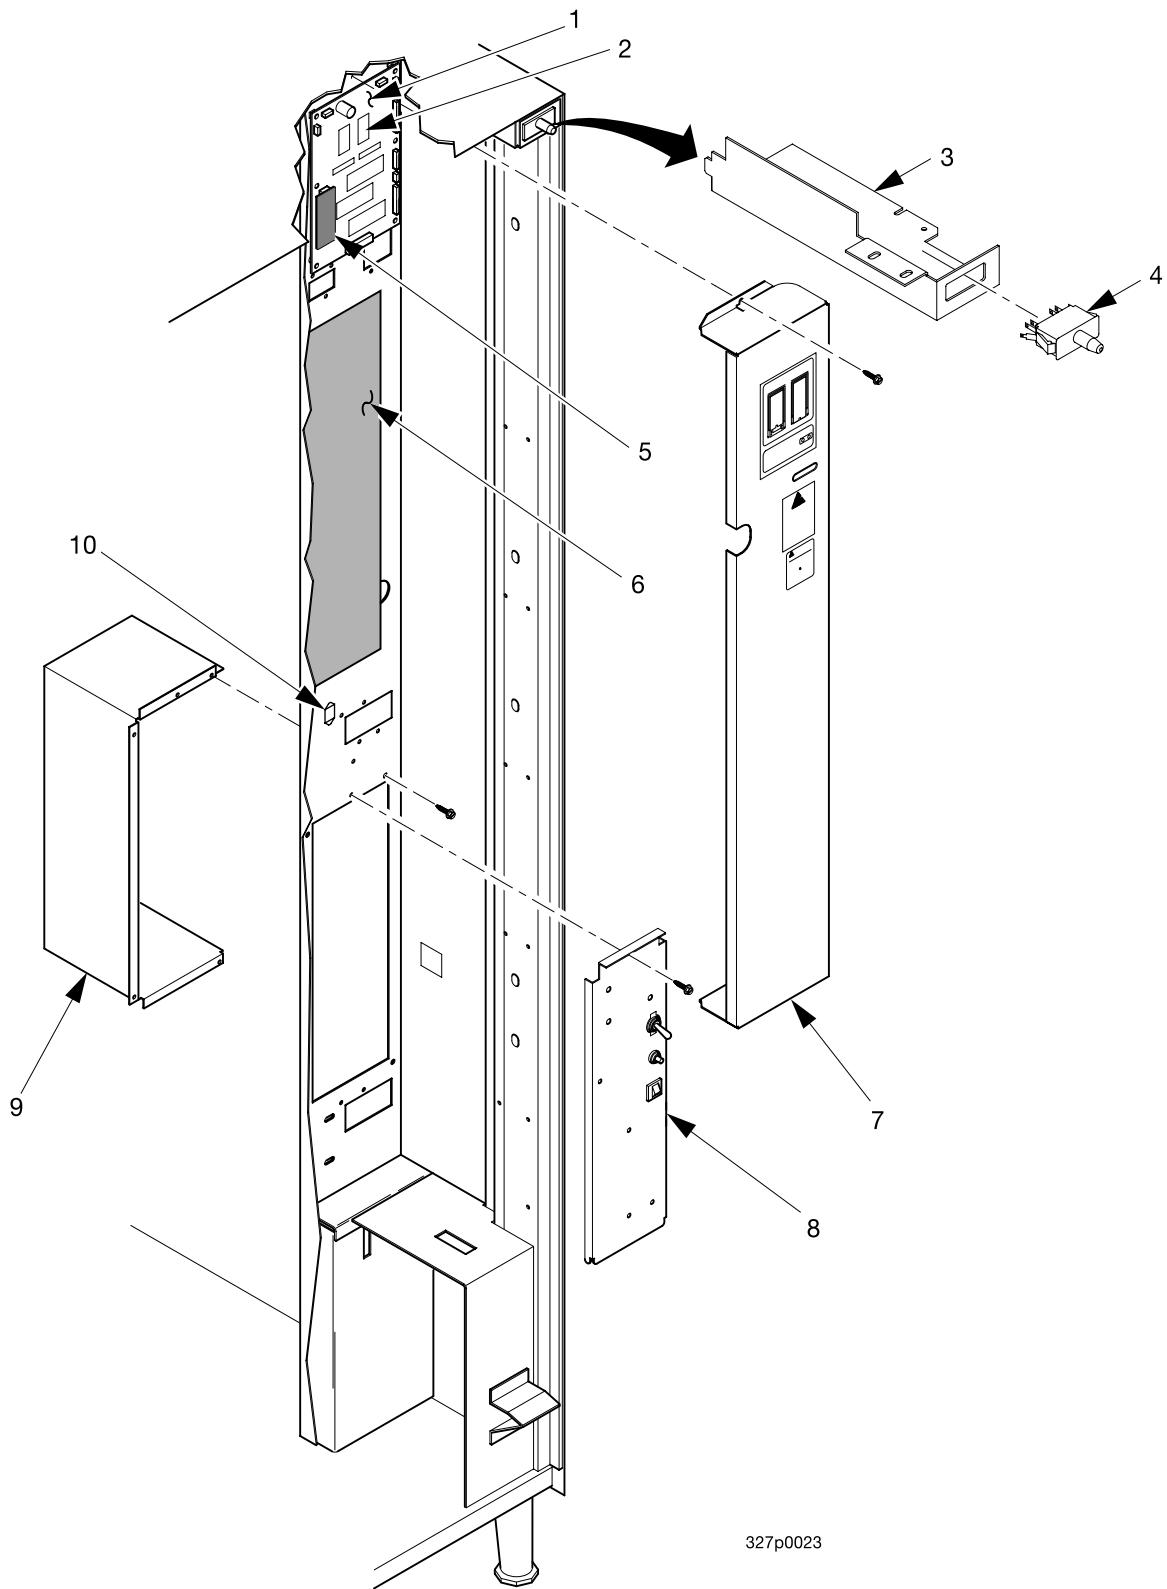

EuroDrink Parts Manual

Figure 28. Cabinet Assembly - Part 2

EuroDrink Parts Manual

TABLE 28. CABINET ASSEMBLY - PART 2

INDEX	PART NUMBER	DESCRIPTION	QTY
1	9989755	PCB ASSEMBLY - MAIN CONTROLLER	1
2	SEE LABEL	IC ASSEMBLY	1
3	1571021	BRACKET - SWITCH - INTERLOCK	1
4	1211141	SWITCH - 115V	1
5	9989687	PCB ASSEMBLY-EXECUTIVE INTERFACE	-
6	6336022	PCB ASSEMBLY - HOT DRINK INTERFACE	1
7	1571112	COVER - CONTROLLER / INTERFACE PCB	1
8	4521020	POWER PANEL ASSEMBLY-U.K.-230V (ARGENTINA, UK, BRAZIL, LATIN AMERICA, AUSTRALIA, NEW ZEALAND, SINGAPORE, SPANISH) (FIGURE 40)	1
	4521041	POWER PANEL ASSEMBLY-230V-FR/GER (FRANCE, GERMANY, SWEDEN) (FIGURE 41)	
	1701015	POWER PANEL ASSEMBLY-DOMESTIC-115V (BRAZIL, LATIN AMERICA, MEXICO) (FIGURE 39)	
9	1571193	HOUSING - POWER PANEL	1
10	9983778	TRIAC - 35AMP - 600V	1