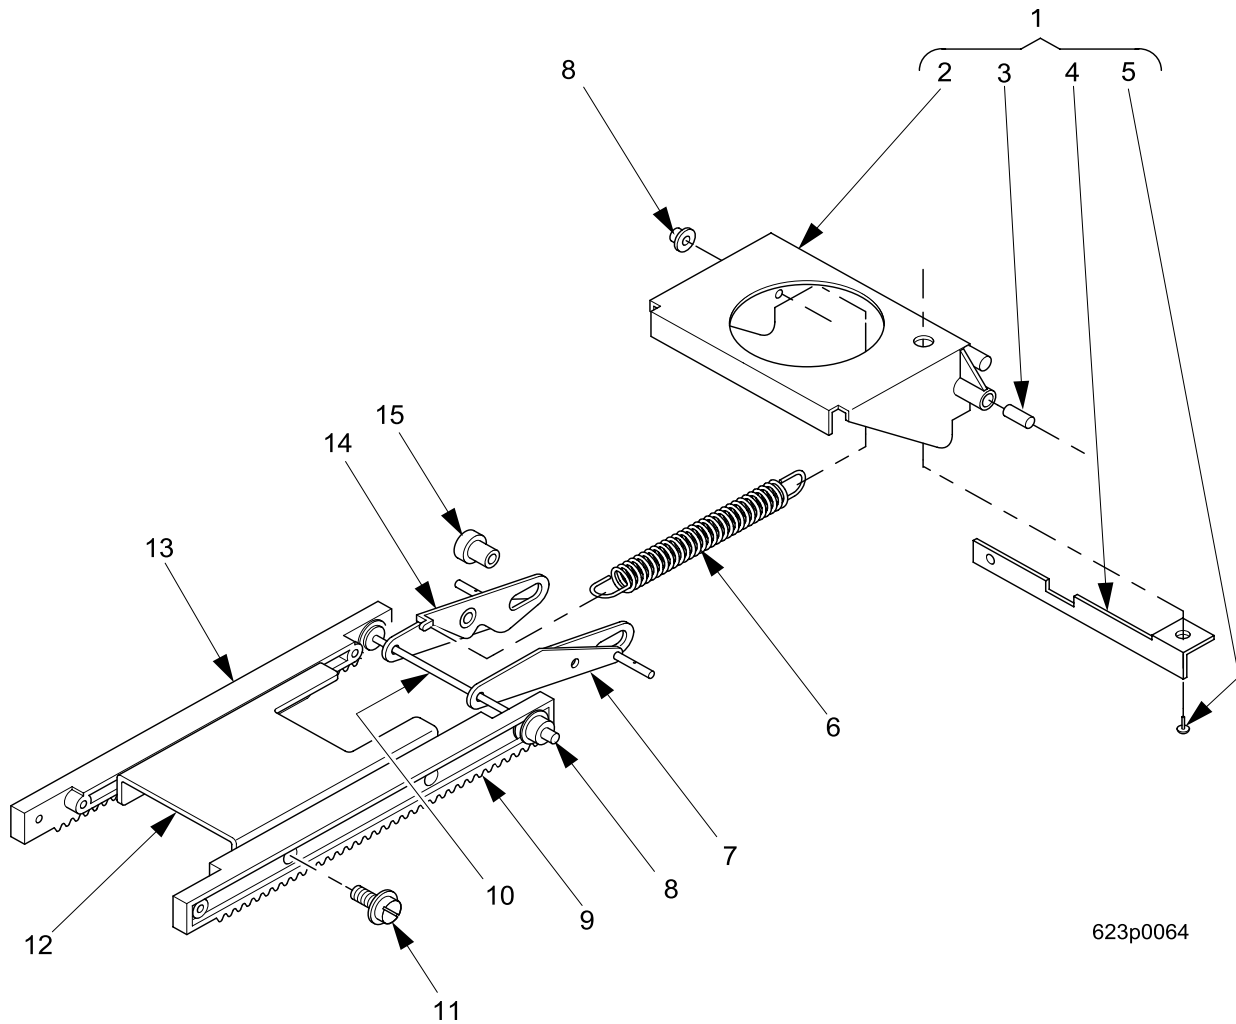

EuroDrink Parts Manual

630p0067

Figure 44. Barrel Assembly - Single Brewer

EuroDrink Parts Manual

TABLE 44. BARREL ASSEMBLY - SINGLE BREWER

INDEX	PART NUMBER	DESCRIPTION	QTY
-	6234328	BARREL ASSEMBLY - SINGLE BREWER	REF
1	6134152	MANIFOLD ASSEMBLY - HOSE-BREW BARREL (INCLUDES INDEX NUMBERS 2 THROUGH 9)	1
2	6134192	PLUG BREWER MANIFOLD	1
3	6134178	MANIFOLD & INSERT ASSEMBLY - BREWER	1
4	6104193	QUAD RING SEAL	1
5	6204229	DEFLECTOR - MANIFOLD	1
6	6134197	TUBE - AIR JET	1
7	6106107	ROLL PIN	1
8	6134173	SHOULDER SCREW	2
9	6134155	VALVE - MANIFOLD - BREWER BARREL	1
10	6234305	LOWER INSERT ASSEMBLY - BREWER BARREL (INCLUDES INDEX NUMBERS 11 THROUGH 14)	1
11	6104193	QUAD RIND SEAL	1
12	6234375	SEAL - BREWER	1
13	6104181	LOWER INSERT BREWER BARREL	1
14	6234302	SCREEN - BREWER BARREL	1
15	6104184	BREWER BARREL	1
16	6104193	QUAD RING SEAL	1
17	6234213	EXTENTION - BREWER BARREL	1
18	6234207	TUBE - .375 ID X .562 OD X .75 L	1

EuroDrink Parts Manual

Figure 45. Rack Assembly - Single Brewer

EuroDrink Parts Manual

TABLE 46. RACK ASSEMBLY - SINGLE BREWER

INDEX	PART NUMBER	DESCRIPTION	QTY
-	6234001	RACK ASSEMBLY - BREWER	REF
1	6234222	ROLLER - BREWER	4
2	6234116	BASKET HOUSING ASSEMBLY (INCLUDES INDEX NUMBERS 3 THROUGH 6)	1
3	6234250	BASKET HOUSING & WIPER ASSEMBLY	1
4	6234278	BEARING - RETURN LEVER ROLLER	2
5	6234118	FLAT SPRING - BASKET HOUSING	1
6	6204211	SCREW - #6-32 X 1/4 PHS T/C SS	1
7	6234256	SPRING - FLIP	2
8	6234261	ROLLER LINKAGE ASSEMBLY - RIGHT	1
9	6234275	RACK ASSEMBLY - RIGHT - BREWER	1
10	6234110	SHAFT - FLIP	1
11	6234295	SCREW - #8-32 X .38 HHS W/LW	4
12	6234120	BRACKER ASSEMBLY - RACK	1
13	6234274	RACK ASSEMBLY - LEFT - BREWER	1
14	6234260	ROLLER LINKAGE ASSEMBLY - LEFT	1
15	6234292	RETURN LEVER ROLLER ASSEMBLY	2