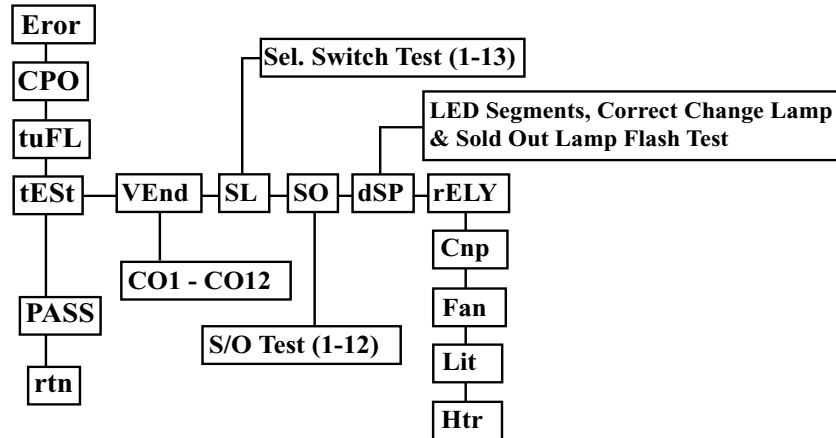

EXTERNAL MENU

GIII E.V.S. Programming Flowchart

INTERNAL (SERVICE) MENU

PASSWORD PROTECTED MENU